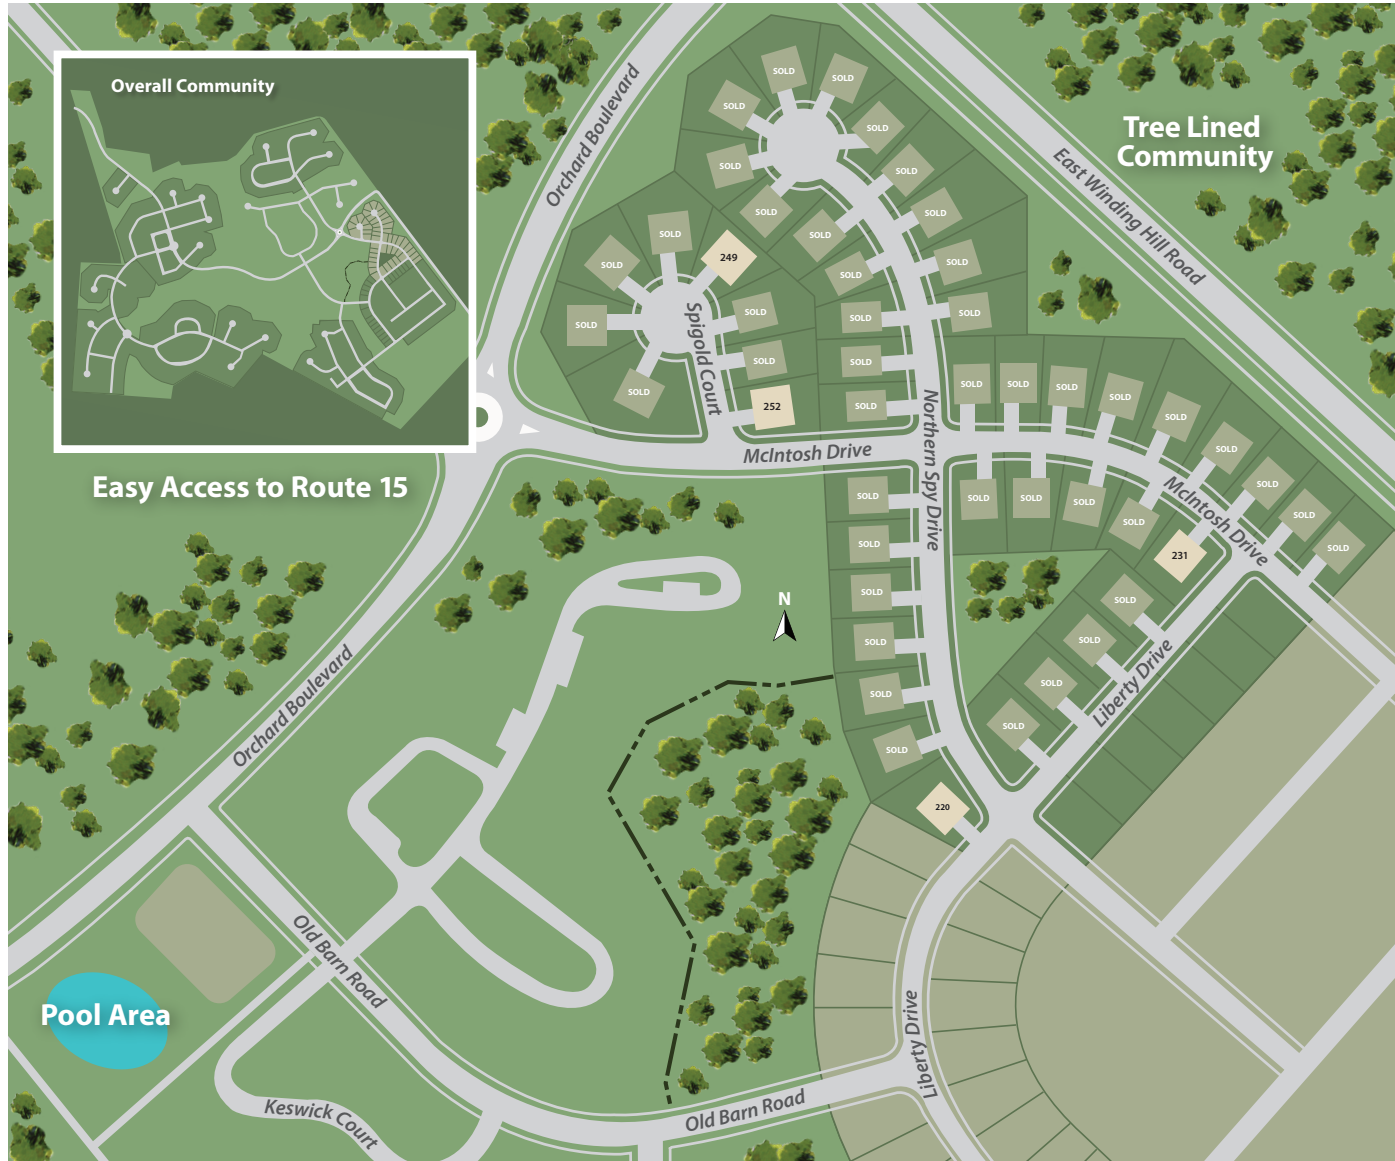

Parkview at Winding Hills

An EGStoltzfus neighborhood

Parkview at Winding Hills | an EGStoltzfus Neighborhood
840 Northern Spy Drive / Mechanicsburg, PA 17055
www.EGStoltzfus.com
717-468-8599