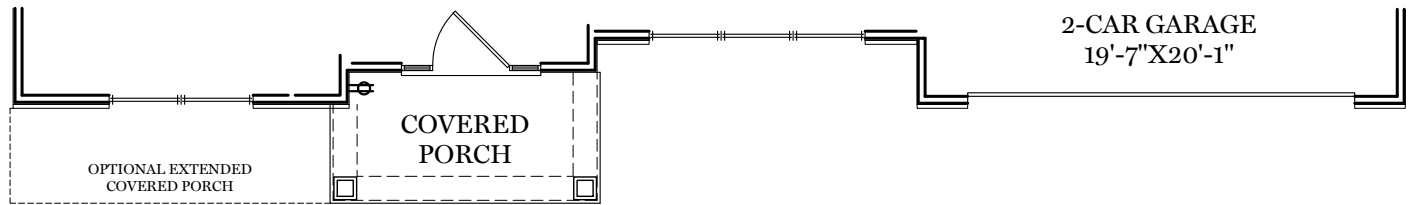

HERITAGE FLOOR PLAN

ALL IMAGES ARE FOR ARTISTIC PURPOSES ONLY AND MAY CONTAIN ADDITIONAL FEATURES OR DESIGN OPTIONS NOT AVAILABLE ON ALL HOME PLANS AND IN ALL NEIGHBORHOODS. ROOM SIZE DIMENSIONS AND SQUARE FOOTAGES ARE APPROXIMATE. CONTACT SALES AGENT FOR MORE INFORMATION. TERMS AND CONDITIONS APPLY. [HTTPS://EGSTOLTZFUSHOMES.COM/TERMS-AND-CONDITIONS/](https://EGSTOLTZFUSHOMES.COM/TERMS-AND-CONDITIONS/)