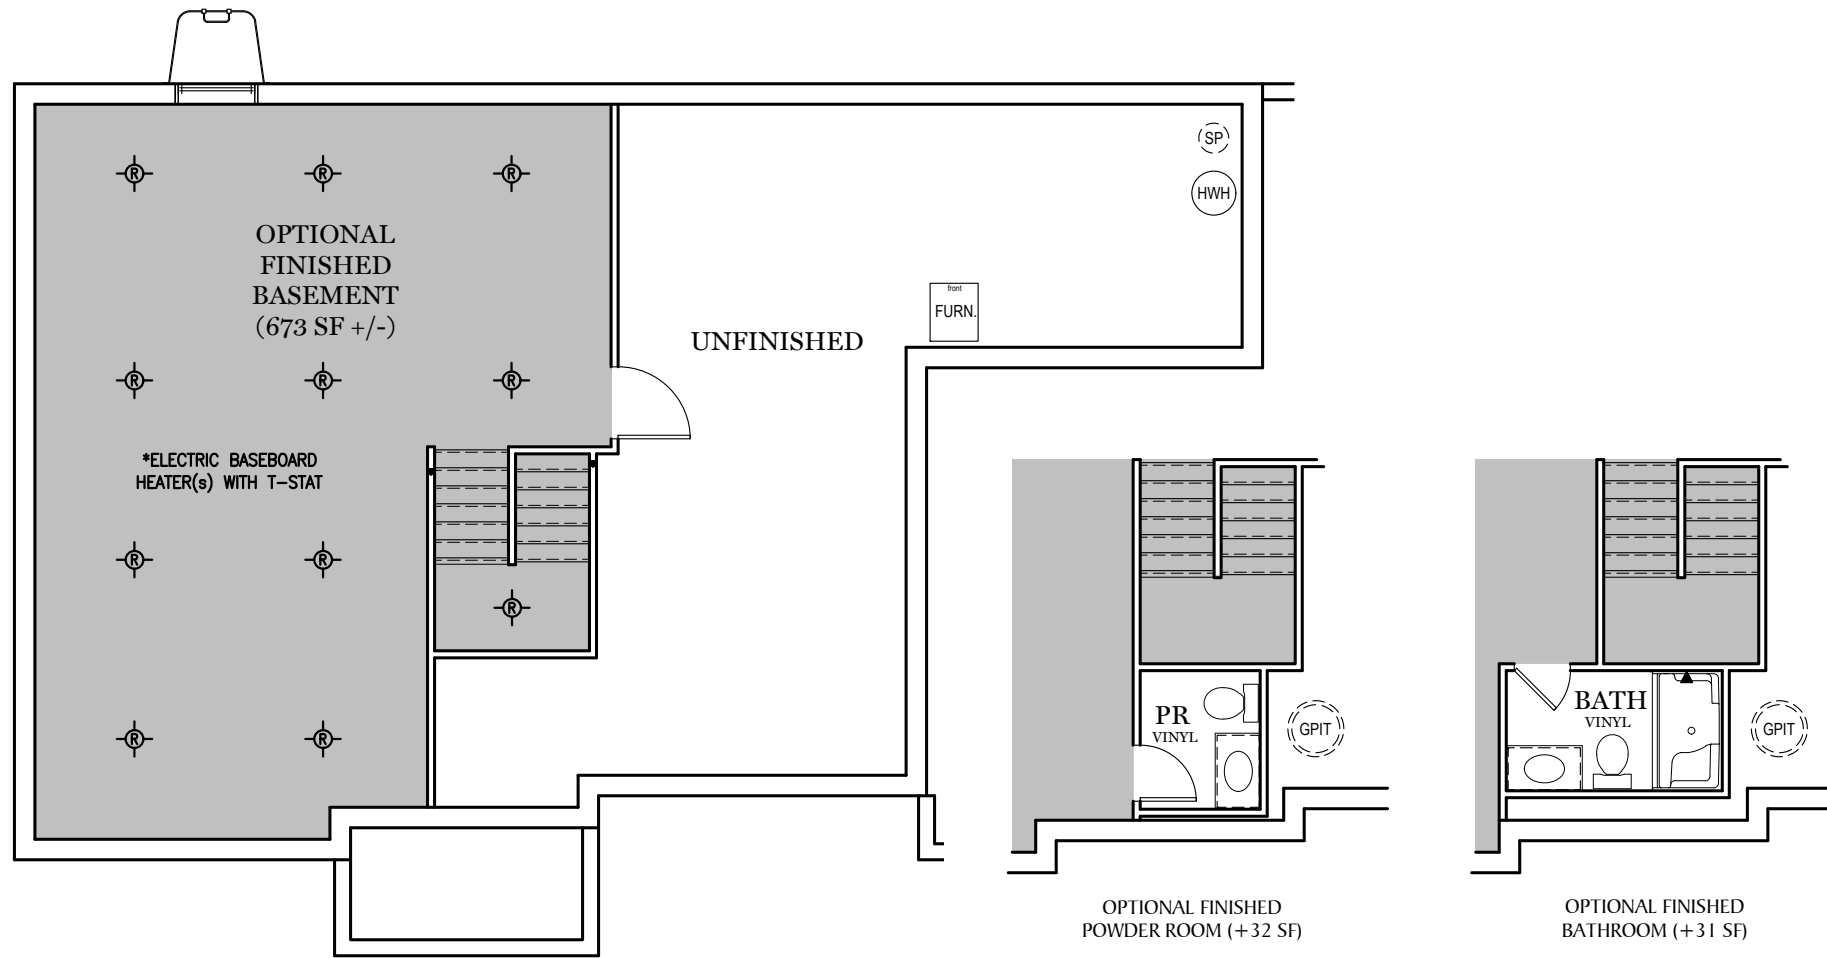

TRADITIONAL** FLOOR PLAN SHOWN

Foundation

"BRENTWOOD"

** TRADITIONAL FLOOR PLAN ONLY AVAILABLE IN SELECT COMMUNITIES

PDF LAST UPDATED 12/9/2022

- = CARPETED AREA
- ⊗ = FLUSH MOUNT RECESSED-STYLE LIGHT

ALL IMAGES ARE FOR ARTISTIC PURPOSES ONLY AND MAY CONTAIN ADDITIONAL FEATURES OR DESIGN OPTIONS NOT AVAILABLE ON ALL HOME PLANS AND IN ALL NEIGHBORHOODS. ROOM SIZE DIMENSIONS AND SQUARE FOOTAGES ARE APPROXIMATE. CONTACT SALES AGENT FOR MORE INFORMATION. TERMS AND CONDITIONS APPLY. [HTTPS://EGSTOLTZFUSHOMES.COM/TERMS-AND-CONDITIONS/](https://EGSTOLTZFUSHOMES.COM/TERMS-AND-CONDITIONS/)

OPTIONAL EXTENDED COVERED PORCH

TRADITIONAL ELEVATION**

OPTIONAL EXTENDED COVERED PORCH

CLASSIC ELEVATION

ALL IMAGES ARE FOR ARTISTIC PURPOSES ONLY AND MAY CONTAIN ADDITIONAL FEATURES OR DESIGN OPTIONS NOT AVAILABLE ON ALL HOME PLANS AND IN ALL NEIGHBORHOODS. ROOM SIZE DIMENSIONS AND SQUARE FOOTAGES ARE APPROXIMATE. CONTACT SALES AGENT FOR MORE INFORMATION. TERMS AND CONDITIONS APPLY. [HTTPS://EGSTOLTZFUSHOMES.COM/TERMS-AND-CONDITIONS/](https://EGSTOLTZFUSHOMES.COM/TERMS-AND-CONDITIONS/)