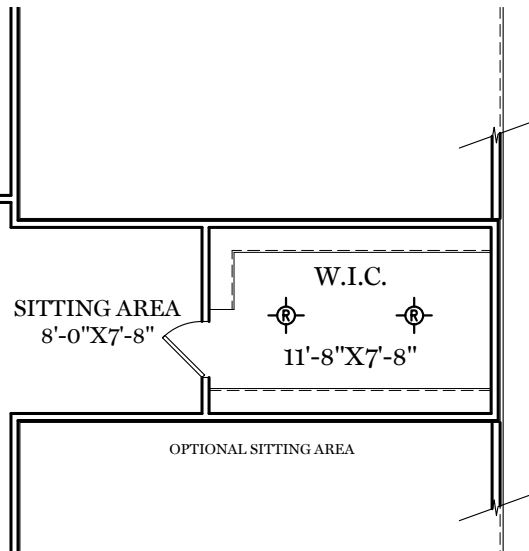

- = CARPETED AREA
- ⊕ = EXTERIOR RECEPTACLE
- HB = EXTERIOR HOSE BIBB
- ⊙ = FLUSH MOUNT RECESSED-STYLE LIGHT
- ⊙ = CEILING LIGHT

ALL IMAGES ARE FOR ARTISTIC PURPOSES ONLY AND MAY CONTAIN ADDITIONAL FEATURES OR DESIGN OPTIONS NOT AVAILABLE ON ALL HOME PLANS AND IN ALL NEIGHBORHOODS. ROOM SIZE DIMENSIONS AND SQUARE FOOTAGES ARE APPROXIMATE. CONTACT SALES AGENT FOR MORE INFORMATION. TERMS AND CONDITIONS APPLY. [HTTPS://EGSTOLTZFUSHOMES.COM/TERMS-AND-CONDITIONS/](https://EGSTOLTZFUSHOMES.COM/TERMS-AND-CONDITIONS/)

■ = CARPETED AREA

⊙ = FLUSH MOUNT RECESSED-STYLE LIGHT

AMERICAN & HERITAGE FLOOR PLAN

2nd Floor Plan

"BRENTWOOD"

ALL IMAGES ARE FOR ARTISTIC PURPOSES ONLY AND MAY CONTAIN ADDITIONAL FEATURES OR DESIGN OPTIONS NOT AVAILABLE ON ALL HOME PLANS AND IN ALL NEIGHBORHOODS. ROOM SIZE DIMENSIONS AND SQUARE FOOTAGES ARE APPROXIMATE. CONTACT SALES AGENT FOR MORE INFORMATION. TERMS AND CONDITIONS APPLY. [HTTPS://EGSTOLTZFUSHOMES.COM/TERMS-AND-CONDITIONS/](https://EGSTOLTZFUSHOMES.COM/TERMS-AND-CONDITIONS/)

PDF LAST UPDATED 12/9/2022

ALL IMAGES ARE FOR ARTISTIC PURPOSES ONLY AND MAY CONTAIN ADDITIONAL FEATURES OR DESIGN OPTIONS NOT AVAILABLE ON ALL HOME PLANS AND IN ALL NEIGHBORHOODS. ROOM SIZE DIMENSIONS AND SQUARE FOOTAGES ARE APPROXIMATE. CONTACT SALES AGENT FOR MORE INFORMATION. TERMS AND CONDITIONS APPLY. [HTTPS://EGSTOLTZFUSHOMES.COM/TERMS-AND-CONDITIONS/](https://EGSTOLTZFUSHOMES.COM/TERMS-AND-CONDITIONS/)