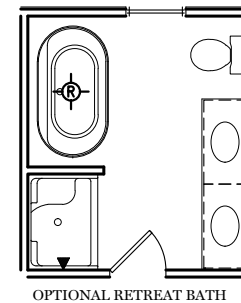

ALL IMAGES ARE FOR ARTISTIC PURPOSES ONLY AND MAY CONTAIN ADDITIONAL FEATURES OR DESIGN OPTIONS NOT AVAILABLE ON ALL HOME PLANS AND IN ALL NEIGHBORHOODS. ROOM SIZE DIMENSIONS AND SQUARE FOOTAGES ARE APPROXIMATE. CONTACT SALES AGENT FOR MORE INFORMATION. TERMS AND CONDITIONS APPLY. [HTTPS://EGSTOLTZFUSHOMES.COM/TERMS-AND-CONDITIONS/](https://EGSTOLTZFUSHOMES.COM/TERMS-AND-CONDITIONS/)