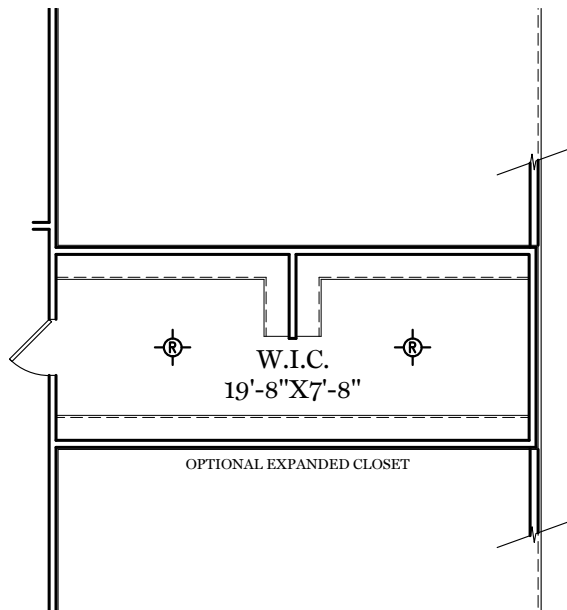

ALL IMAGES ARE FOR ARTISTIC PURPOSES ONLY AND MAY CONTAIN ADDITIONAL FEATURES OR DESIGN OPTIONS NOT AVAILABLE ON ALL HOME PLANS AND IN ALL NEIGHBORHOODS. ROOM SIZE DIMENSIONS AND SQUARE FOOTAGES ARE APPROXIMATE. CONTACT SALES AGENT FOR MORE INFORMATION. TERMS AND CONDITIONS APPLY. [HTTPS://EGSTOLTZFUSHOMES.COM/TERMS-AND-CONDITIONS/](https://EGSTOLTZFUSHOMES.COM/TERMS-AND-CONDITIONS/)