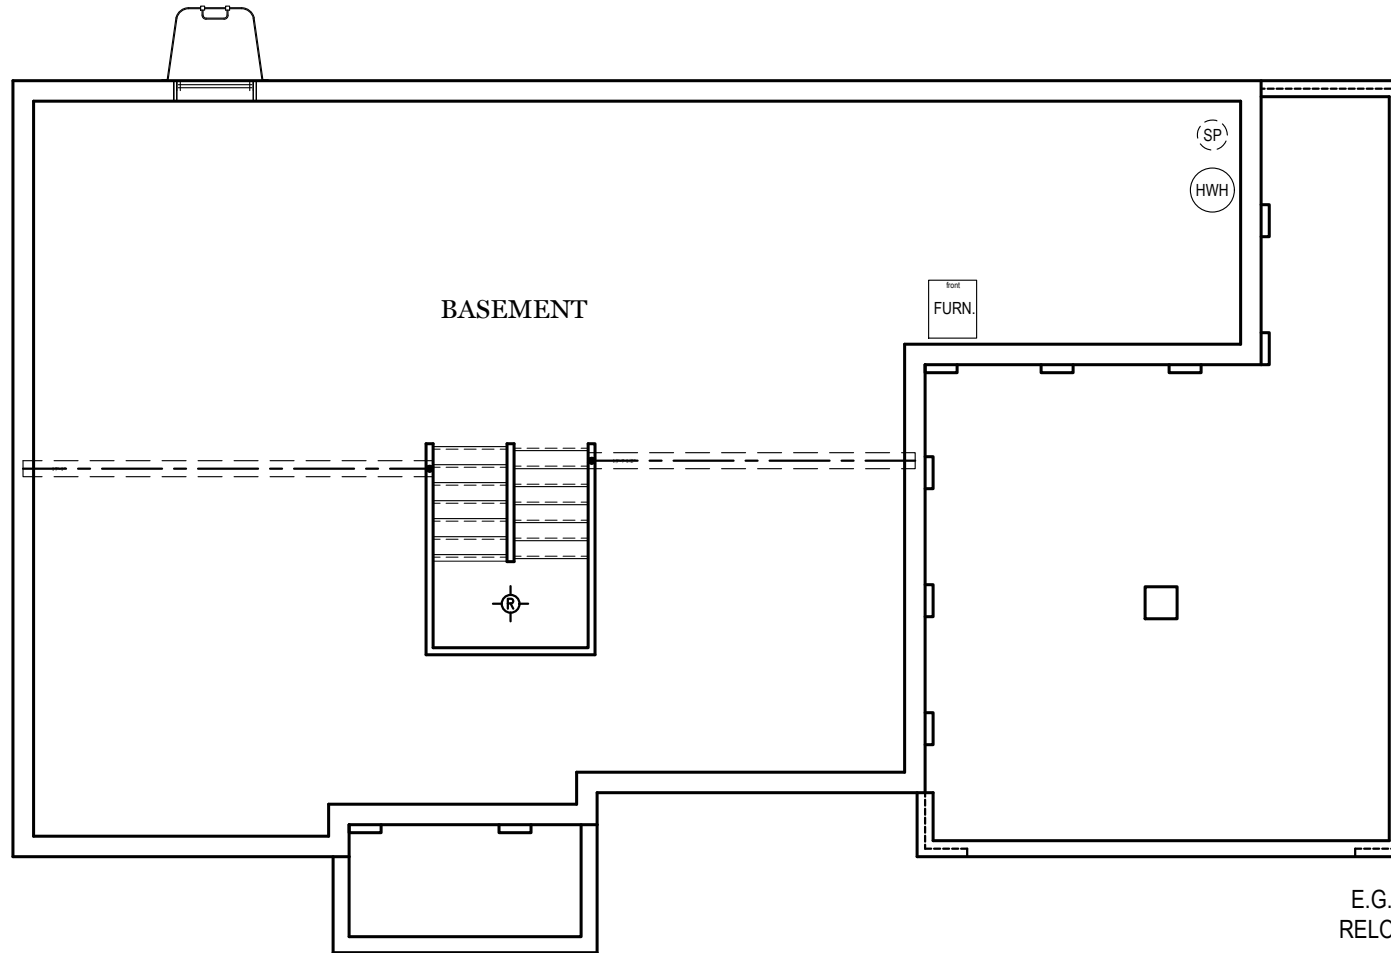

⊕ = FLUSH MOUNT RECESSED-STYLE LIGHT

E.G.S. RESERVES THE RIGHT TO RELOCATE MECHANICALS AS REQ. BY SITE CONDITIONS

ALL IMAGES ARE FOR ARTISTIC PURPOSES ONLY AND MAY CONTAIN ADDITIONAL FEATURES OR DESIGN OPTIONS NOT AVAILABLE ON ALL HOME PLANS AND IN ALL NEIGHBORHOODS. ROOM SIZE DIMENSIONS AND SQUARE FOOTAGES ARE APPROXIMATE. CONTACT SALES AGENT FOR MORE INFORMATION. TERMS AND CONDITIONS APPLY. [HTTPS://EGSTOLTZFUSHOMES.COM/TERMS-AND-CONDITIONS/](https://EGSTOLTZFUSHOMES.COM/TERMS-AND-CONDITIONS/)

TRADITIONAL** FLOOR PLAN SHOWN

Foundation

"BRENTWOOD"

** TRADITIONAL FLOOR PLAN ONLY AVAILABLE IN SELECT COMMUNITIES

PDF LAST UPDATED 12/9/2022