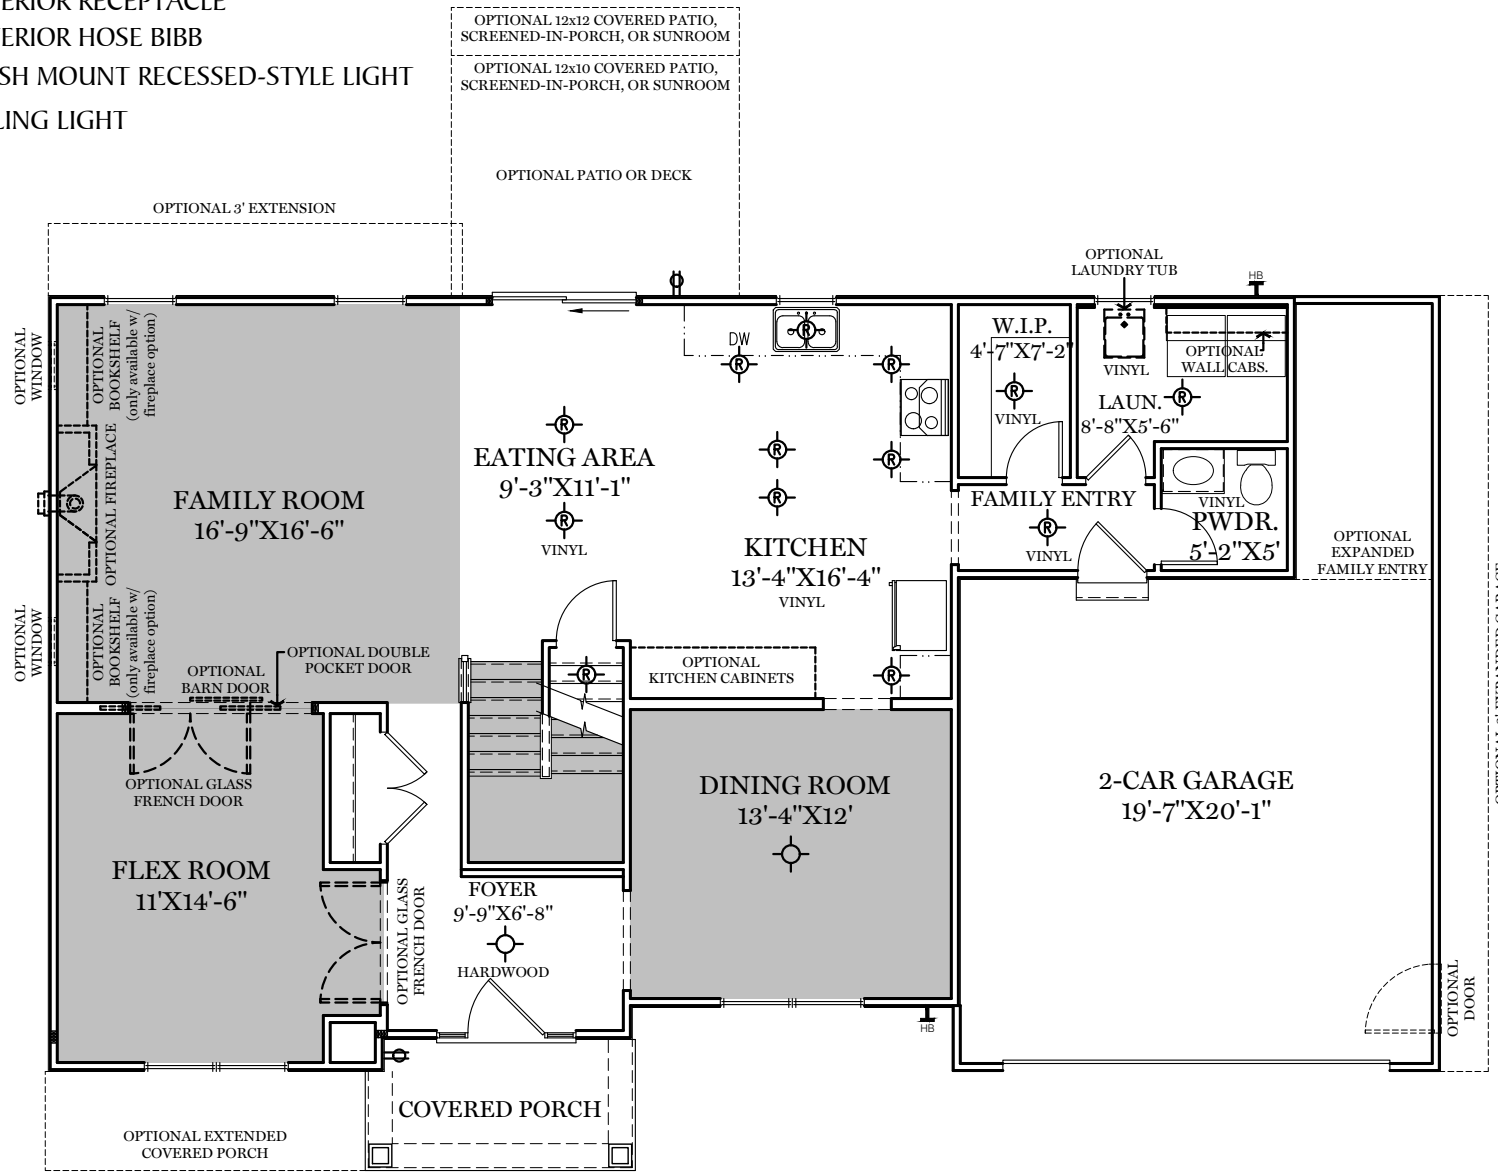

- = CARPETED AREA
- ⊕ = EXTERIOR RECEPTACLE
- HB = EXTERIOR HOSE BIBB
- ⊙ = FLUSH MOUNT RECESSED-STYLE LIGHT
- ⊙ = CEILING LIGHT

ALL IMAGES ARE FOR ARTISTIC PURPOSES ONLY AND MAY CONTAIN ADDITIONAL FEATURES OR DESIGN OPTIONS NOT AVAILABLE ON ALL HOME PLANS AND IN ALL NEIGHBORHOODS. ROOM SIZE DIMENSIONS AND SQUARE FOOTAGES ARE APPROXIMATE. CONTACT SALES AGENT FOR MORE INFORMATION. TERMS AND CONDITIONS APPLY. [HTTPS://EGSTOLTZFUSHOMES.COM/TERMS-AND-CONDITIONS/](https://EGSTOLTZFUSHOMES.COM/TERMS-AND-CONDITIONS/)

AMERICAN FLOOR PLAN

HERITAGE FLOOR PLAN

ALL IMAGES ARE FOR ARTISTIC PURPOSES ONLY AND MAY CONTAIN ADDITIONAL FEATURES OR DESIGN OPTIONS NOT AVAILABLE ON ALL HOME PLANS AND IN ALL NEIGHBORHOODS. ROOM SIZE DIMENSIONS AND SQUARE FOOTAGES ARE APPROXIMATE. CONTACT SALES AGENT FOR MORE INFORMATION. TERMS AND CONDITIONS APPLY. [HTTPS://EGSTOLTZFUSHOMES.COM/TERMS-AND-CONDITIONS/](https://EGSTOLTZFUSHOMES.COM/TERMS-AND-CONDITIONS/)

■ = CARPETED AREA

⊙ = FLUSH MOUNT RECESSED-STYLE LIGHT

AMERICAN & HERITAGE FLOOR PLAN

2nd Floor Plan

"BRENTWOOD"

ALL IMAGES ARE FOR ARTISTIC PURPOSES ONLY AND MAY CONTAIN ADDITIONAL FEATURES OR DESIGN OPTIONS NOT AVAILABLE ON ALL HOME PLANS AND IN ALL NEIGHBORHOODS. ROOM SIZE DIMENSIONS AND SQUARE FOOTAGES ARE APPROXIMATE. CONTACT SALES AGENT FOR MORE INFORMATION. TERMS AND CONDITIONS APPLY. [HTTPS://EGSTOLTZFUSHOMES.COM/TERMS-AND-CONDITIONS/](https://EGSTOLTZFUSHOMES.COM/TERMS-AND-CONDITIONS/)