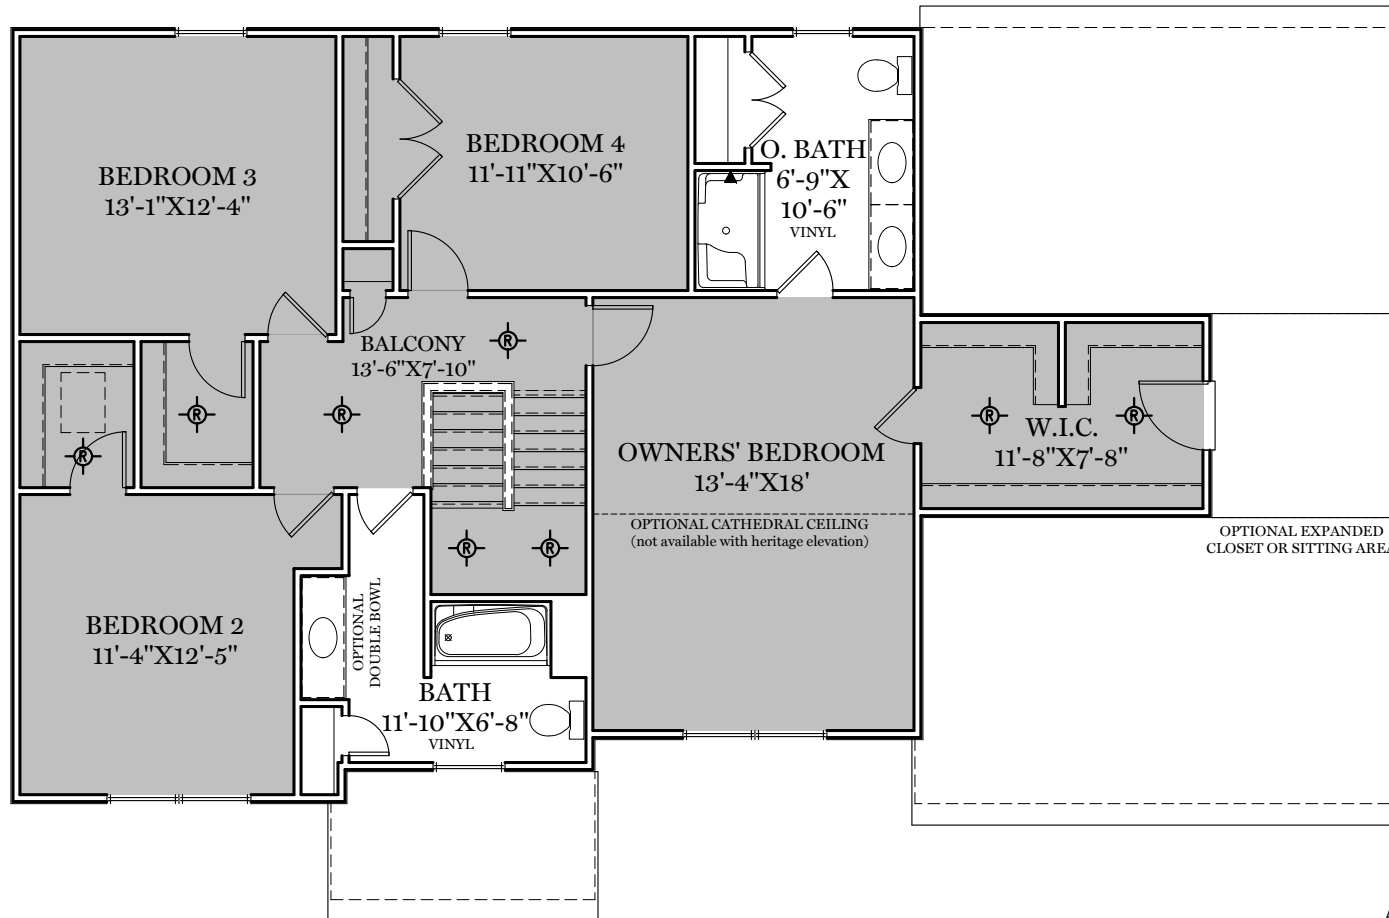

- = CARPETED AREA
- ⊕ = EXTERIOR RECEPTACLE
- HB = EXTERIOR HOSE BIBB
- ⊙ = FLUSH MOUNT RECESSED-STYLE LIGHT
- ⊙ = CEILING LIGHT

ALL IMAGES ARE FOR ARTISTIC PURPOSES ONLY AND MAY CONTAIN ADDITIONAL FEATURES OR DESIGN OPTIONS NOT AVAILABLE ON ALL HOME PLANS AND IN ALL NEIGHBORHOODS. ROOM SIZE DIMENSIONS AND SQUARE FOOTAGES ARE APPROXIMATE. CONTACT SALES AGENT FOR MORE INFORMATION. TERMS AND CONDITIONS APPLY. [HTTPS://EGSTOLTZFUSHOMES.COM/TERMS-AND-CONDITIONS/](https://EGSTOLTZFUSHOMES.COM/TERMS-AND-CONDITIONS/)

AMERICAN FLOOR PLAN

HERITAGE FLOOR PLAN

ALL IMAGES ARE FOR ARTISTIC PURPOSES ONLY AND MAY CONTAIN ADDITIONAL FEATURES OR DESIGN OPTIONS NOT AVAILABLE ON ALL HOME PLANS AND IN ALL NEIGHBORHOODS. ROOM SIZE DIMENSIONS AND SQUARE FOOTAGES ARE APPROXIMATE. CONTACT SALES AGENT FOR MORE INFORMATION. TERMS AND CONDITIONS APPLY. [HTTPS://EGSTOLTZFUSHOMES.COM/TERMS-AND-CONDITIONS/](https://EGSTOLTZFUSHOMES.COM/TERMS-AND-CONDITIONS/)

■ = CARPETED AREA

⊙ = FLUSH MOUNT RECESSED-STYLE LIGHT

AMERICAN & HERITAGE FLOOR PLAN

2nd Floor Plan

"BRENTWOOD"

ALL IMAGES ARE FOR ARTISTIC PURPOSES ONLY AND MAY CONTAIN ADDITIONAL FEATURES OR DESIGN OPTIONS NOT AVAILABLE ON ALL HOME PLANS AND IN ALL NEIGHBORHOODS. ROOM SIZE DIMENSIONS AND SQUARE FOOTAGES ARE APPROXIMATE. CONTACT SALES AGENT FOR MORE INFORMATION. TERMS AND CONDITIONS APPLY. [HTTPS://EGSTOLTZFUSHOMES.COM/TERMS-AND-CONDITIONS/](https://EGSTOLTZFUSHOMES.COM/TERMS-AND-CONDITIONS/)