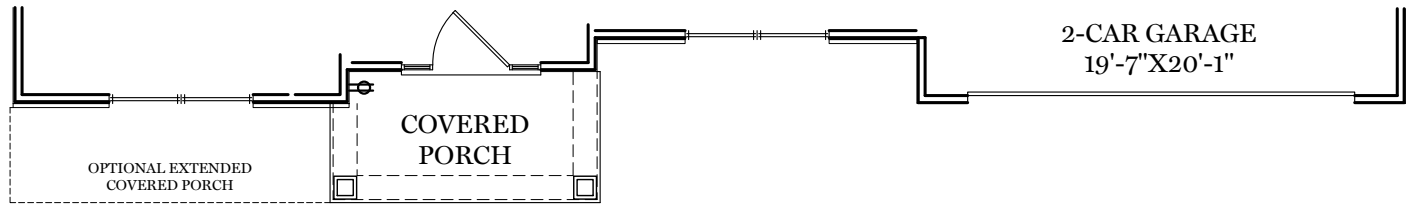

- = CARPETED AREA
- ⊕ = EXTERIOR RECEPTACLE
- HB = EXTERIOR HOSE BIBB
- ⊙ = FLUSH MOUNT RECESSED-STYLE LIGHT
- ⊙ = CEILING LIGHT

ALL IMAGES ARE FOR ARTISTIC PURPOSES ONLY AND MAY CONTAIN ADDITIONAL FEATURES OR DESIGN OPTIONS NOT AVAILABLE ON ALL HOME PLANS AND IN ALL NEIGHBORHOODS. ROOM SIZE DIMENSIONS AND SQUARE FOOTAGES ARE APPROXIMATE. CONTACT SALES AGENT FOR MORE INFORMATION. TERMS AND CONDITIONS APPLY. [HTTPS://EGSTOLTZFUSHOMES.COM/TERMS-AND-CONDITIONS/](https://EGSTOLTZFUSHOMES.COM/TERMS-AND-CONDITIONS/)