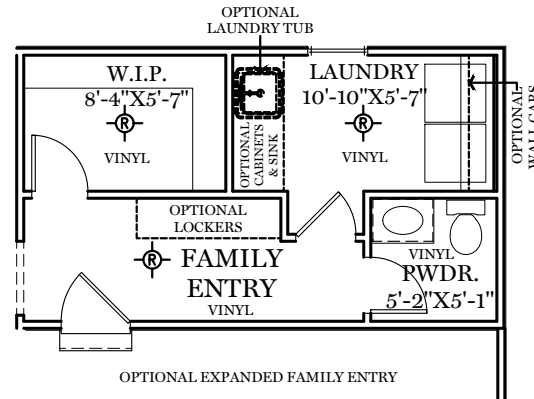

ALL IMAGES ARE FOR ARTISTIC PURPOSES ONLY AND MAY CONTAIN ADDITIONAL FEATURES OR DESIGN OPTIONS NOT AVAILABLE ON ALL HOME PLANS AND IN ALL NEIGHBORHOODS. ROOM SIZE DIMENSIONS AND SQUARE FOOTAGES ARE APPROXIMATE. CONTACT SALES AGENT FOR MORE INFORMATION. TERMS AND CONDITIONS APPLY. [HTTPS://EGSTOLTZFUSHOMES.COM/TERMS-AND-CONDITIONS/](https://EGSTOLTZFUSHOMES.COM/TERMS-AND-CONDITIONS/)