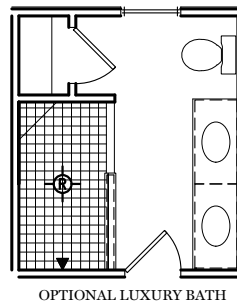

ALL IMAGES ARE FOR ARTISTIC PURPOSES ONLY AND MAY CONTAIN ADDITIONAL FEATURES OR DESIGN OPTIONS NOT AVAILABLE ON ALL HOME PLANS AND IN ALL NEIGHBORHOODS. ROOM SIZE DIMENSIONS AND SQUARE FOOTAGES ARE APPROXIMATE. CONTACT SALES AGENT FOR MORE INFORMATION. TERMS AND CONDITIONS APPLY. [HTTPS://EGSTOLTZFUSHOMES.COM/TERMS-AND-CONDITIONS/](https://EGSTOLTZFUSHOMES.COM/TERMS-AND-CONDITIONS/)