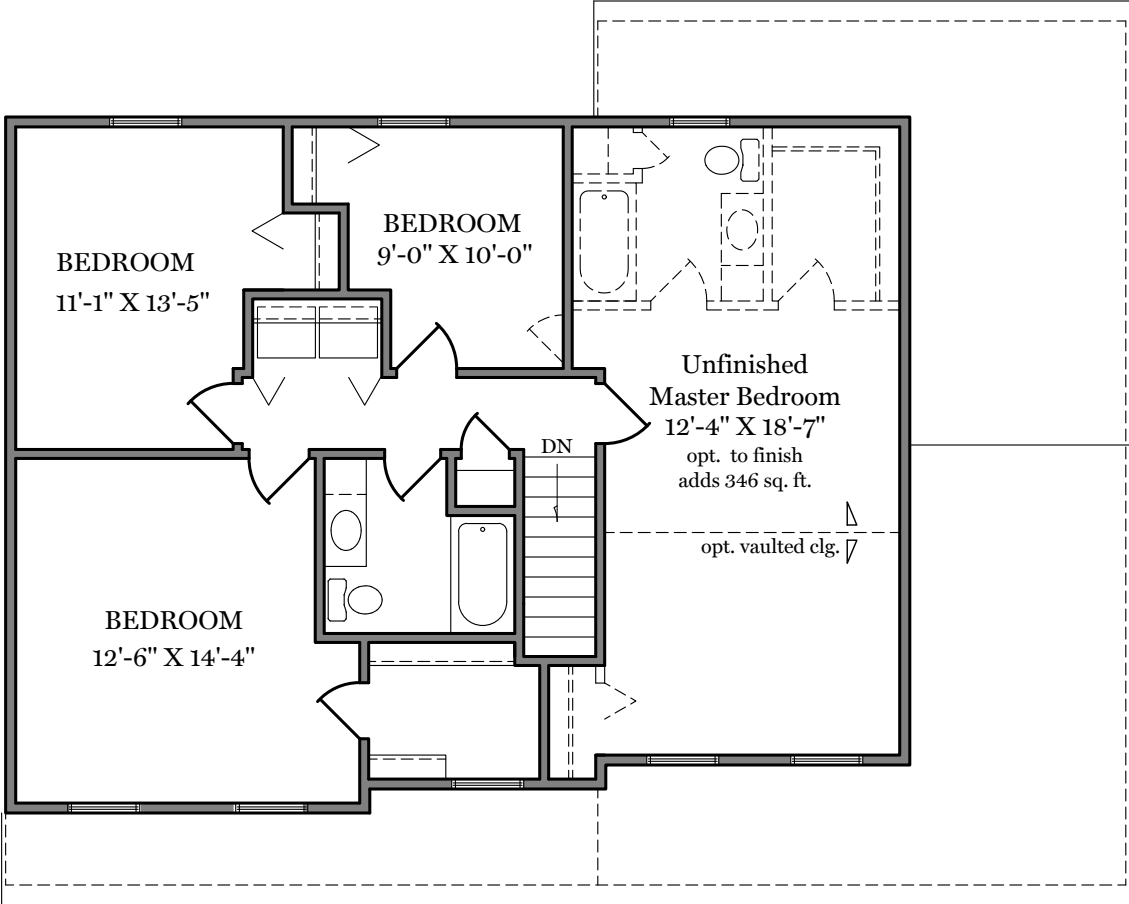

BARONS RIDGE

First Floor Plan - 987 sf

"KIMBLE"

ALL PRINTS ARE FOR ILLUSTRATION
PURPOSES AND REPRESENT
HOMES IN BARONS RIDGE
ROOM SIZES ARE APPROXIMATE.
CONTACT SALES AGENT FOR
MORE INFORMATION

Second Floor Plan - 1,057 sf

"KIMBLE"

ALL PRINTS ARE FOR ILLUSTRATION PURPOSES AND REPRESENT HOMES IN BARONS RIDGE. ROOM SIZES ARE APPROXIMATE. CONTACT SALES AGENT FOR MORE INFORMATION.

BARONS RIDGE

Standard Elevation - 1,675 sf

"KIMBLE"