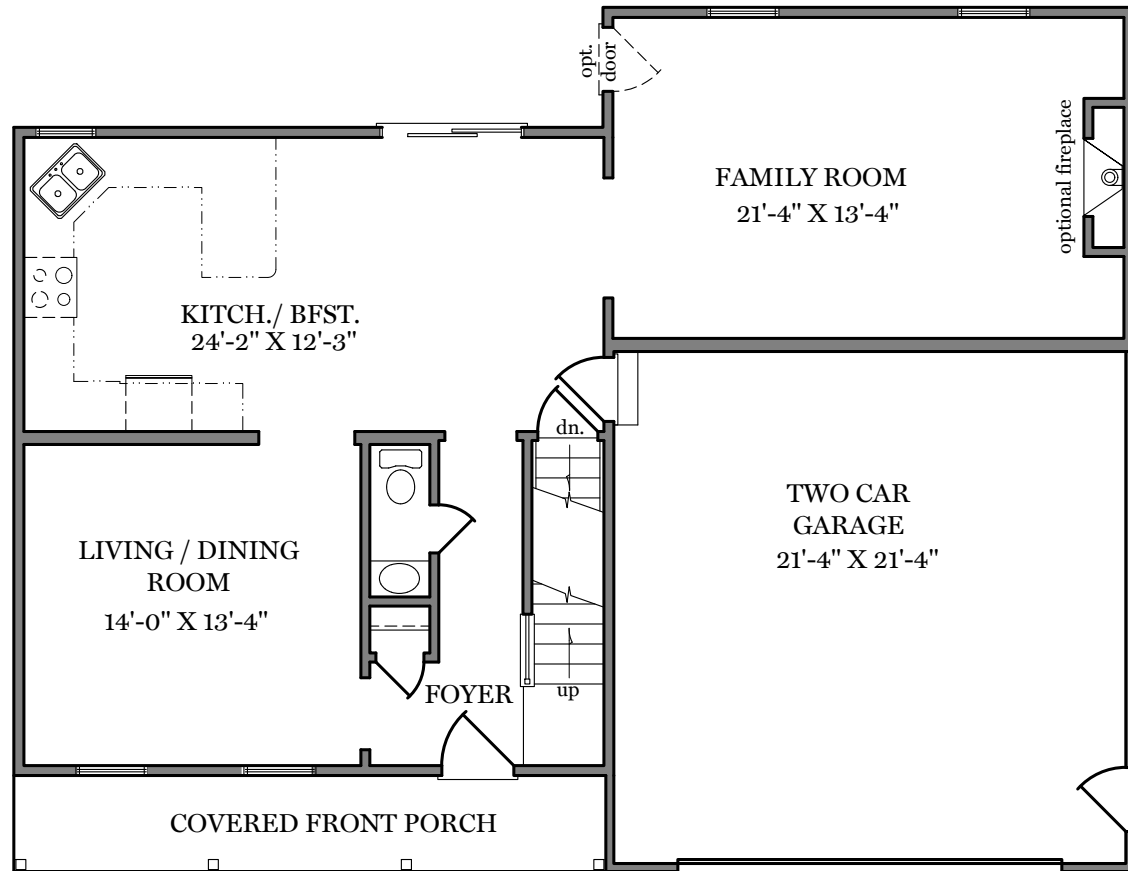

BARONS RIDGE

First Floor Plan - 987 sf

"KIMBLE"

ALL PRINTS ARE FOR ILLUSTRATION
PURPOSES AND REPRESENT
HOMES IN BARONS RIDGE
ROOM SIZES ARE APPROXIMATE.
CONTACT SALES AGENT FOR
MORE INFORMATION

Second Floor Plan - 1,057 sf

"KIMBLE"

ALL PRINTS ARE FOR ILLUSTRATION PURPOSES AND REPRESENT HOMES IN BARONS RIDGE. ROOM SIZES ARE APPROXIMATE. CONTACT SALES AGENT FOR MORE INFORMATION.

BARONS RIDGE

Standard Elevation - 1,675 sf

"KIMBLE"