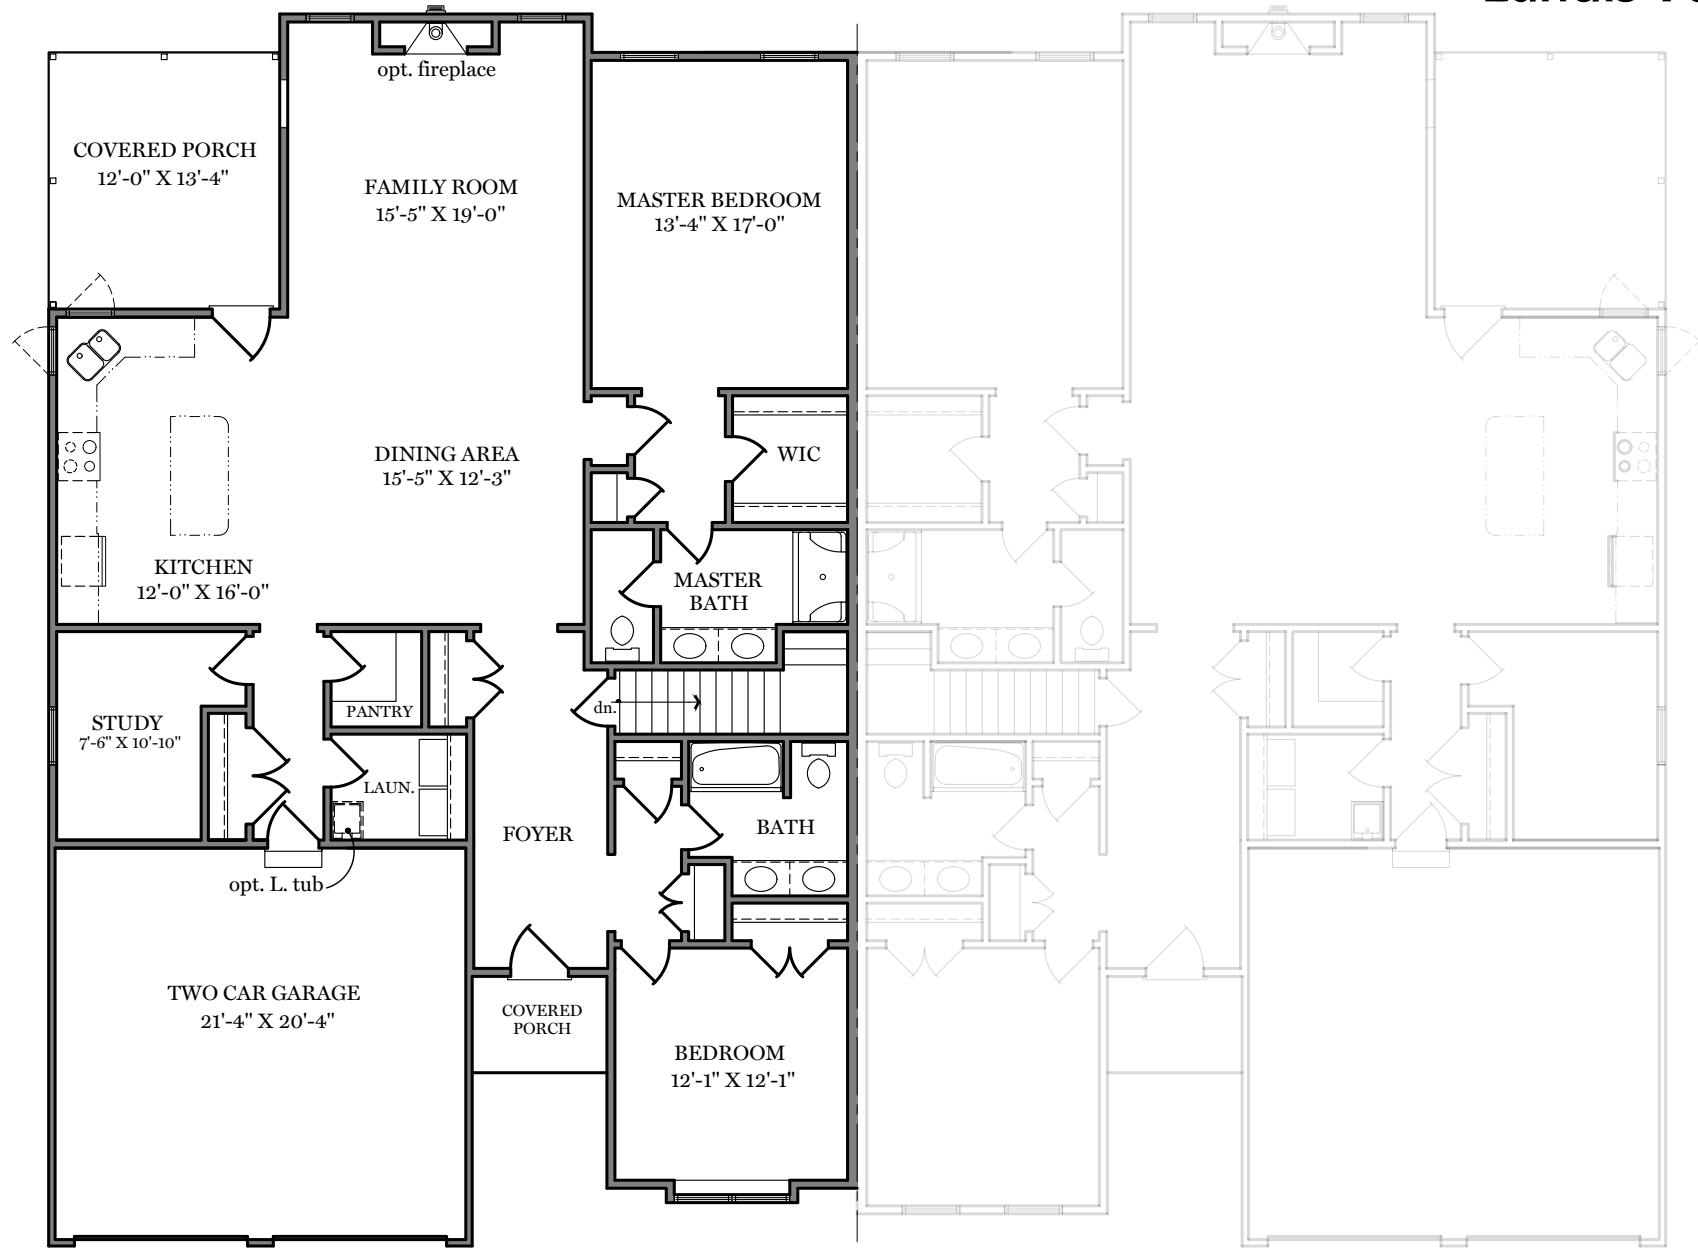

Landis Farm

First Floor Plan - 1,892 sf
"CORIANDER" (full basement option shown)

ALL PRINTS ARE FOR ILLUSTRATION PURPOSES AND REPRESENT HOMES IN LANDIS FARMS. ROOM SIZES ARE APPROXIMATE. CONTACT SALES AGENT FOR MORE INFORMATION.

Landis Farm

First Floor Plan - 1,892 sf
"CORIANDER" (slab foundation shown)

ALL PRINTS ARE FOR ILLUSTRATION PURPOSES AND REPRESENT HOMES IN LANDIS FARMS. ROOM SIZES ARE APPROXIMATE. CONTACT SALES AGENT FOR MORE INFORMATION.

Landis Farm

— Front Elevation - 1,892 sf —
"CORIANDER" (full basement option shown)

ALL PRINTS ARE FOR ILLUSTRATION
PURPOSES AND REPRESENT
HOMES IN LANDIS FARM
ROOM SIZES ARE APPROXIMATE.
CONTACT SALES AGENT FOR
MORE INFORMATION