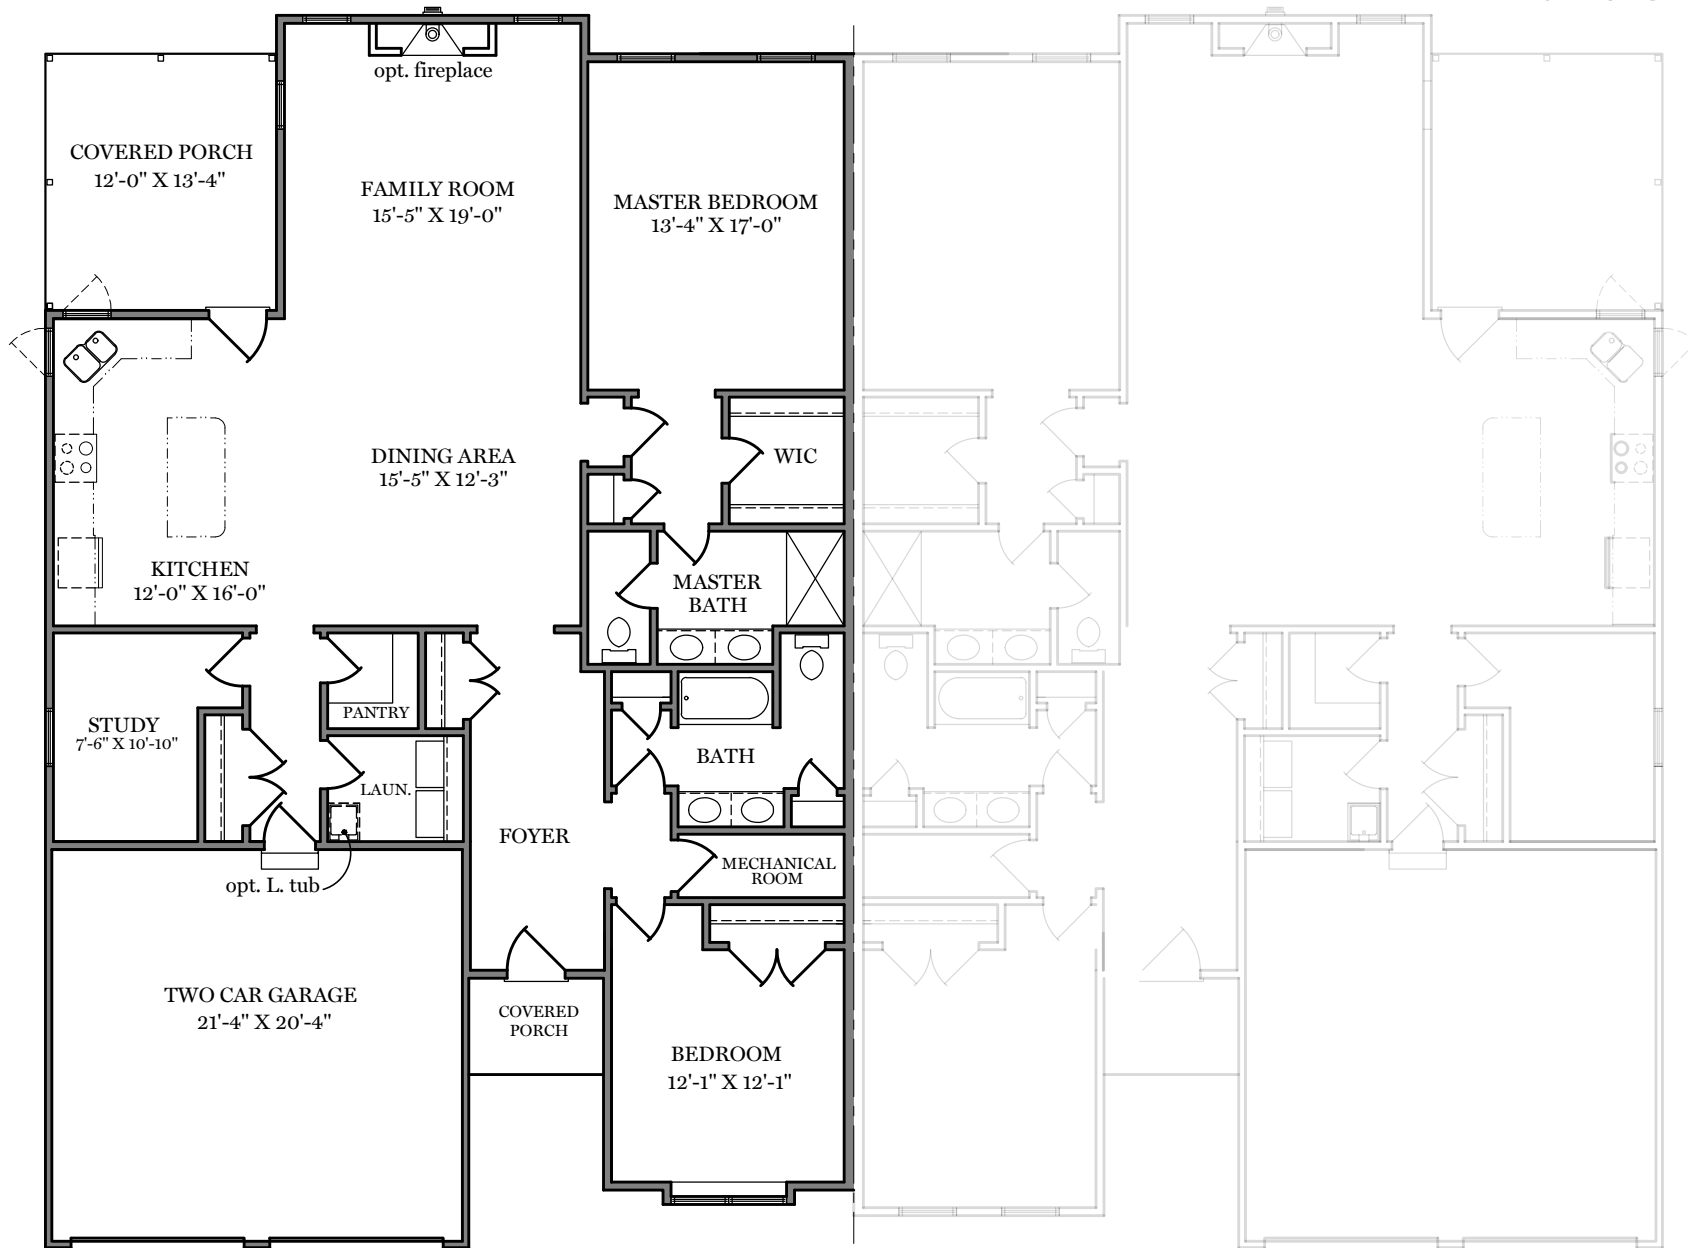

Landis Farm

First Floor Plan - 1,892 sf
"CORIANDER" (full basement option shown)

ALL PRINTS ARE FOR ILLUSTRATION PURPOSES AND REPRESENT HOMES IN LANDIS FARMS. ROOM SIZES ARE APPROXIMATE. CONTACT SALES AGENT FOR MORE INFORMATION.

Landis Farm

First Floor Plan - 1,892 sf
"CORIANDER" (slab foundation shown)

ALL PRINTS ARE FOR ILLUSTRATION PURPOSES AND REPRESENT HOMES IN LANDIS FARMS. ROOM SIZES ARE APPROXIMATE. CONTACT SALES AGENT FOR MORE INFORMATION.

Landis Farm

— Front Elevation - 1,892 sf —
"CORIANDER" (full basement option shown)

ALL PRINTS ARE FOR ILLUSTRATION
PURPOSES AND REPRESENT
HOMES IN LANDIS FARM
ROOM SIZES ARE APPROXIMATE.
CONTACT SALES AGENT FOR
MORE INFORMATION