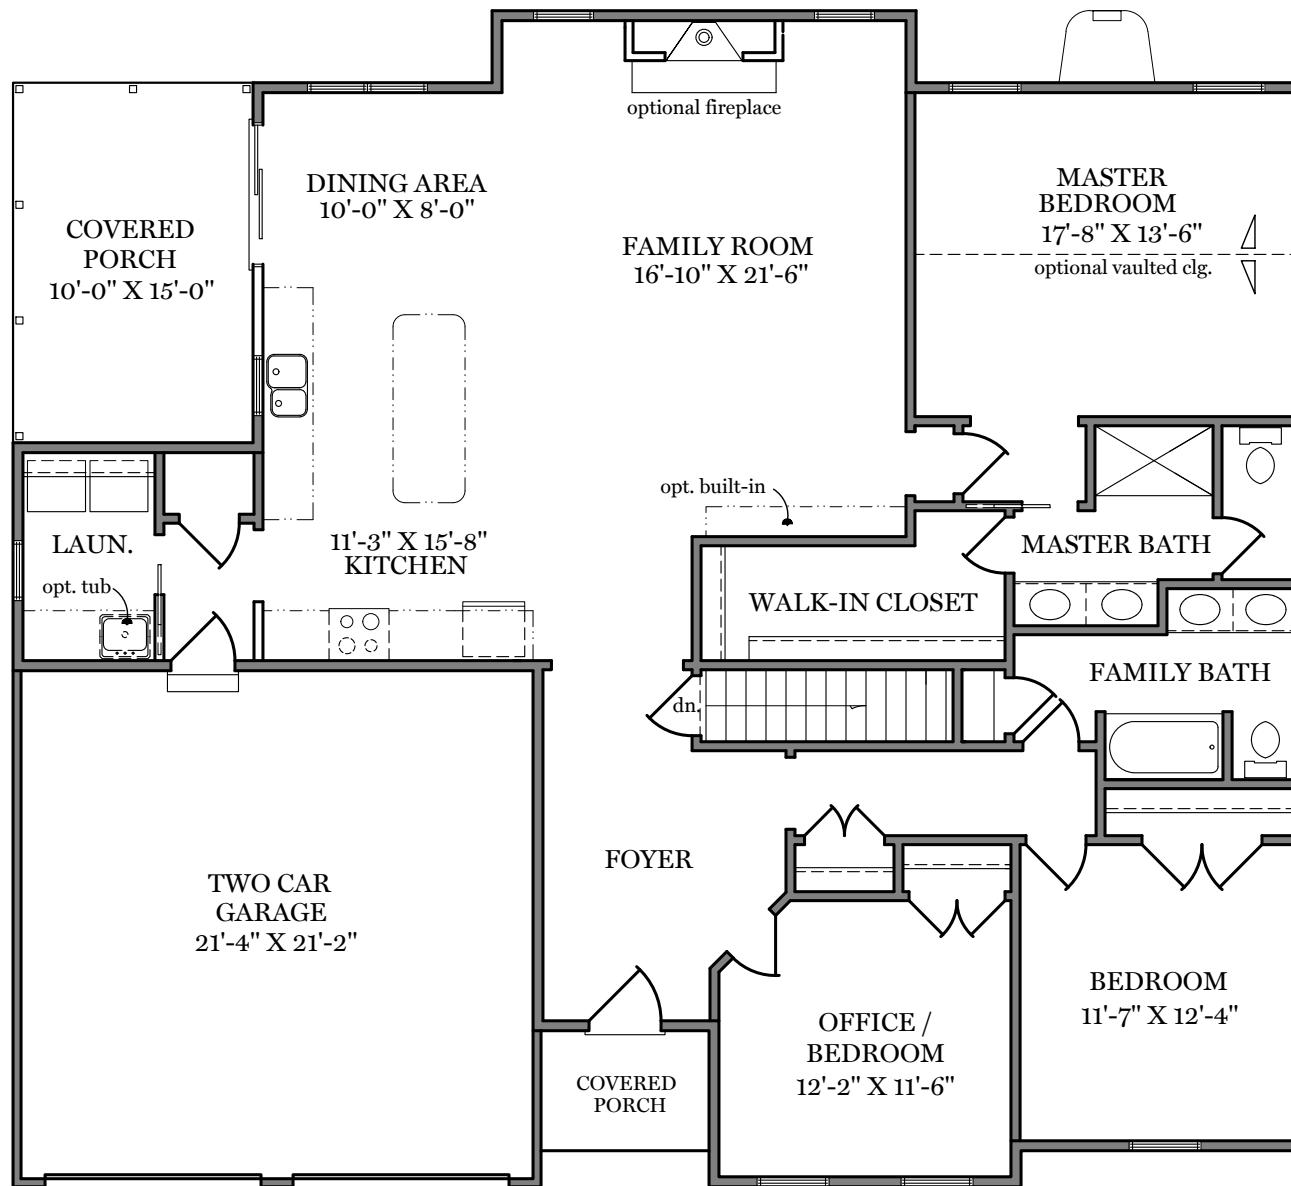

Landis Farm

First Floor Plan - 1,855 sf

"MILTON"

ALL PRINTS ARE FOR ILLUSTRATION PURPOSES AND REPRESENT HOMES IN LANDIS FARM. ROOM SIZES ARE APPROXIMATE. CONTACT SALES AGENT FOR MORE INFORMATION.

Landis Farm

— Front Elevation - 1,855 sf —

"MILTON"

ALL PRINTS ARE FOR ILLUSTRATION
PURPOSES AND REPRESENT
HOMES IN LANDIS FARM
ROOM SIZES ARE APPROXIMATE.
CONTACT SALES AGENT FOR
MORE INFORMATION