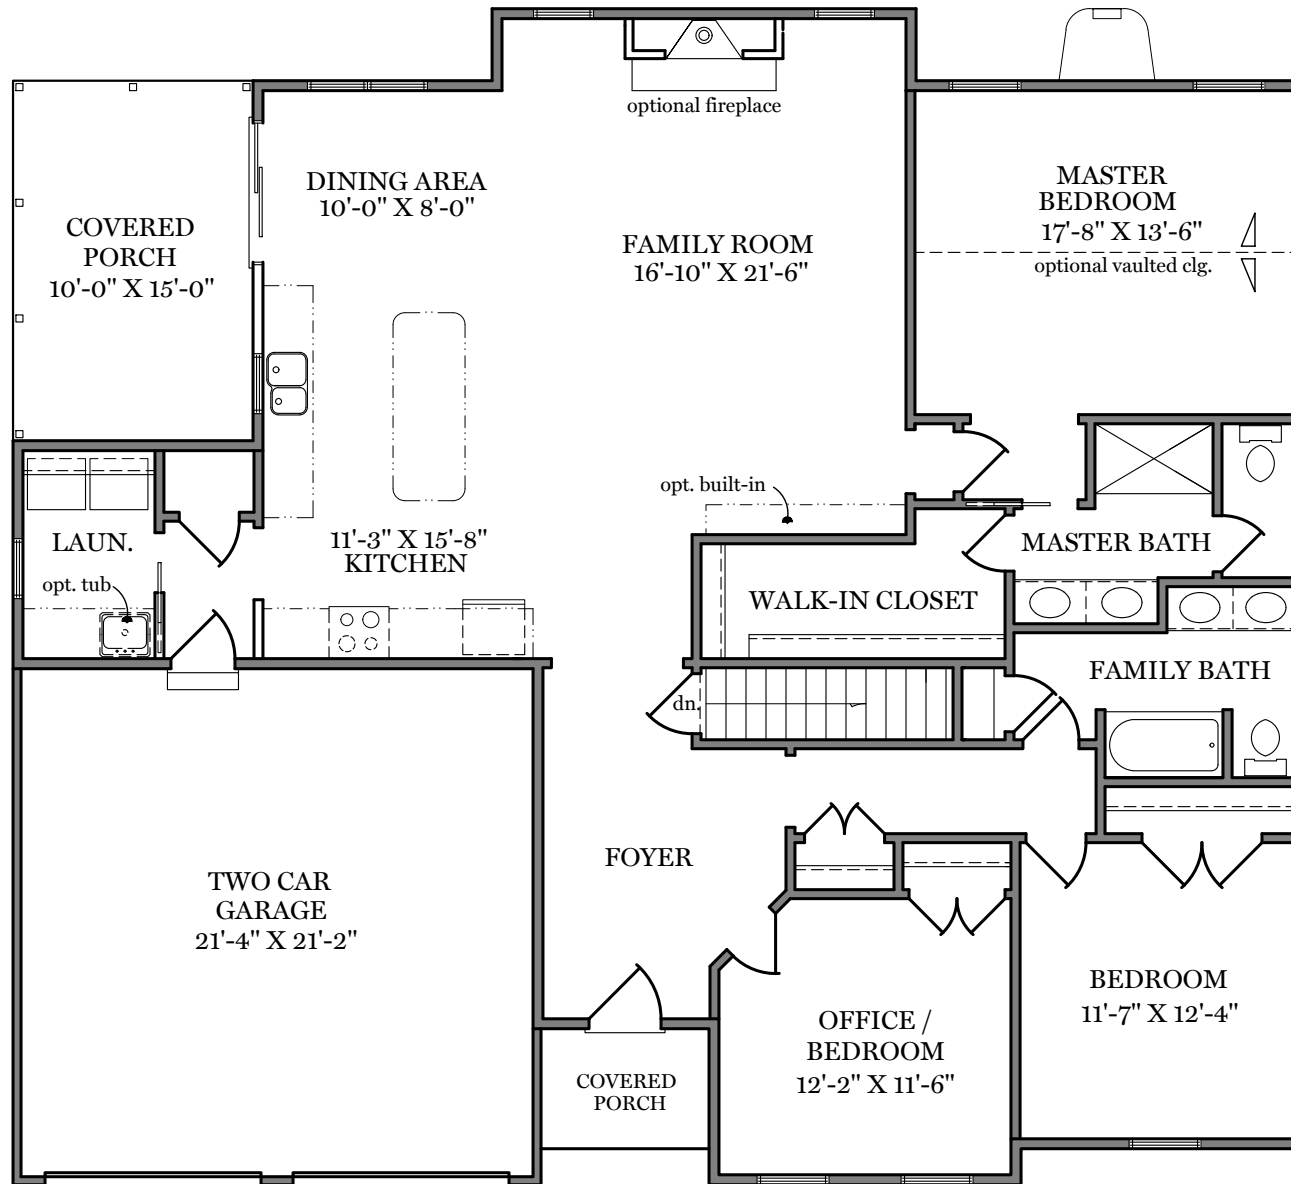

Landis Farm

First Floor Plan - 1,855 sf

"MILTON"

ALL PRINTS ARE FOR ILLUSTRATION PURPOSES AND REPRESENT HOMES IN LANDIS FARM. ROOM SIZES ARE APPROXIMATE. CONTACT SALES AGENT FOR MORE INFORMATION.

Landis Farm

— Front Elevation - 1,855 sf —

"MILTON"

ALL PRINTS ARE FOR ILLUSTRATION
PURPOSES AND REPRESENT
HOMES IN LANDIS FARM
ROOM SIZES ARE APPROXIMATE.
CONTACT SALES AGENT FOR
MORE INFORMATION