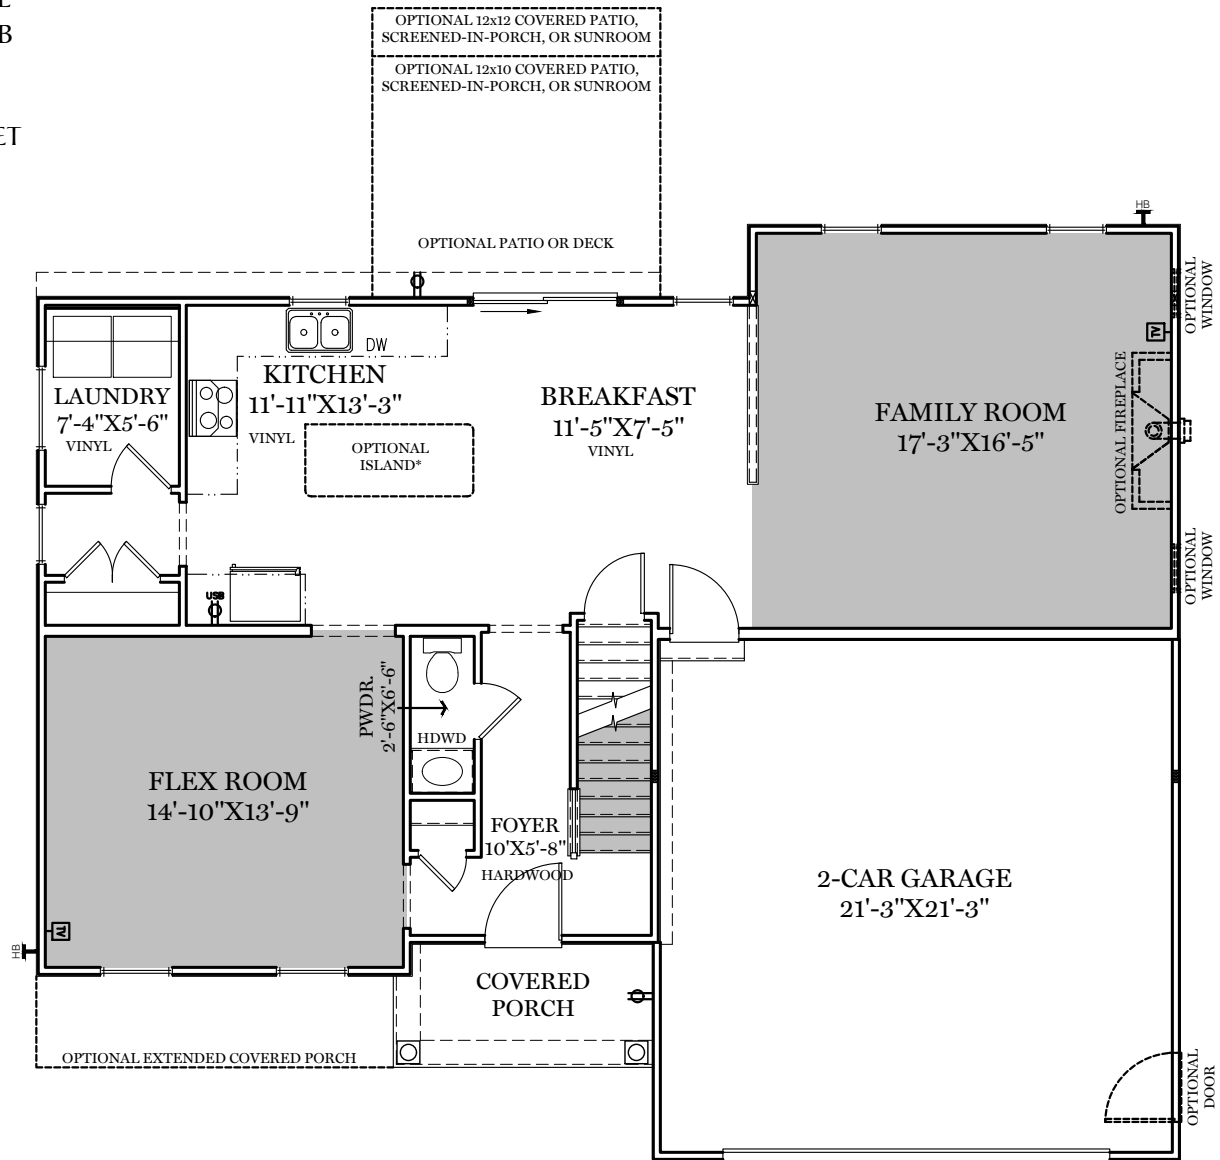

-  = CARPETED AREA
-  = EXTERIOR RECEPTACLE
-  = RECEPTACLE WITH USB
-  = EXTERIOR HOSE BIB
-  = CABLE T.V. OUTLET W/ ELECTRICAL OUTLET

ALL IMAGES ARE FOR ARTISTIC PURPOSES ONLY AND MAY CONTAIN ADDITIONAL FEATURES OR DESIGN OPTIONS NOT AVAILABLE ON ALL HOME PLANS AND IN ALL NEIGHBORHOODS. ROOM SIZE DIMENSIONS AND SQUARE FOOTAGES ARE APPROXIMATE. CONTACT SALES AGENT FOR MORE INFORMATION. TERMS AND CONDITIONS APPLY. [HTTPS://EGSTOLTZFUSHOMES.COM/TERMS-AND-CONDITIONS/](https://EGSTOLTZFUSHOMES.COM/TERMS-AND-CONDITIONS/)

- = CARPETED AREA
- ☑ = CABLE T.V. OUTLET  
W/ ELECTRICAL OUTLET

ALL IMAGES ARE FOR ARTISTIC PURPOSES ONLY AND MAY CONTAIN ADDITIONAL FEATURES OR DESIGN OPTIONS NOT AVAILABLE ON ALL HOME PLANS AND IN ALL NEIGHBORHOODS. ROOM SIZE DIMENSIONS AND SQUARE FOOTAGES ARE APPROXIMATE. CONTACT SALES AGENT FOR MORE INFORMATION. TERMS AND CONDITIONS APPLY. [HTTPS://EGSTOLTZFUSHOMES.COM/TERMS-AND-CONDITIONS/](https://EGSTOLTZFUSHOMES.COM/TERMS-AND-CONDITIONS/)

TRADITIONAL\*\* FLOOR PLAN SHOWN