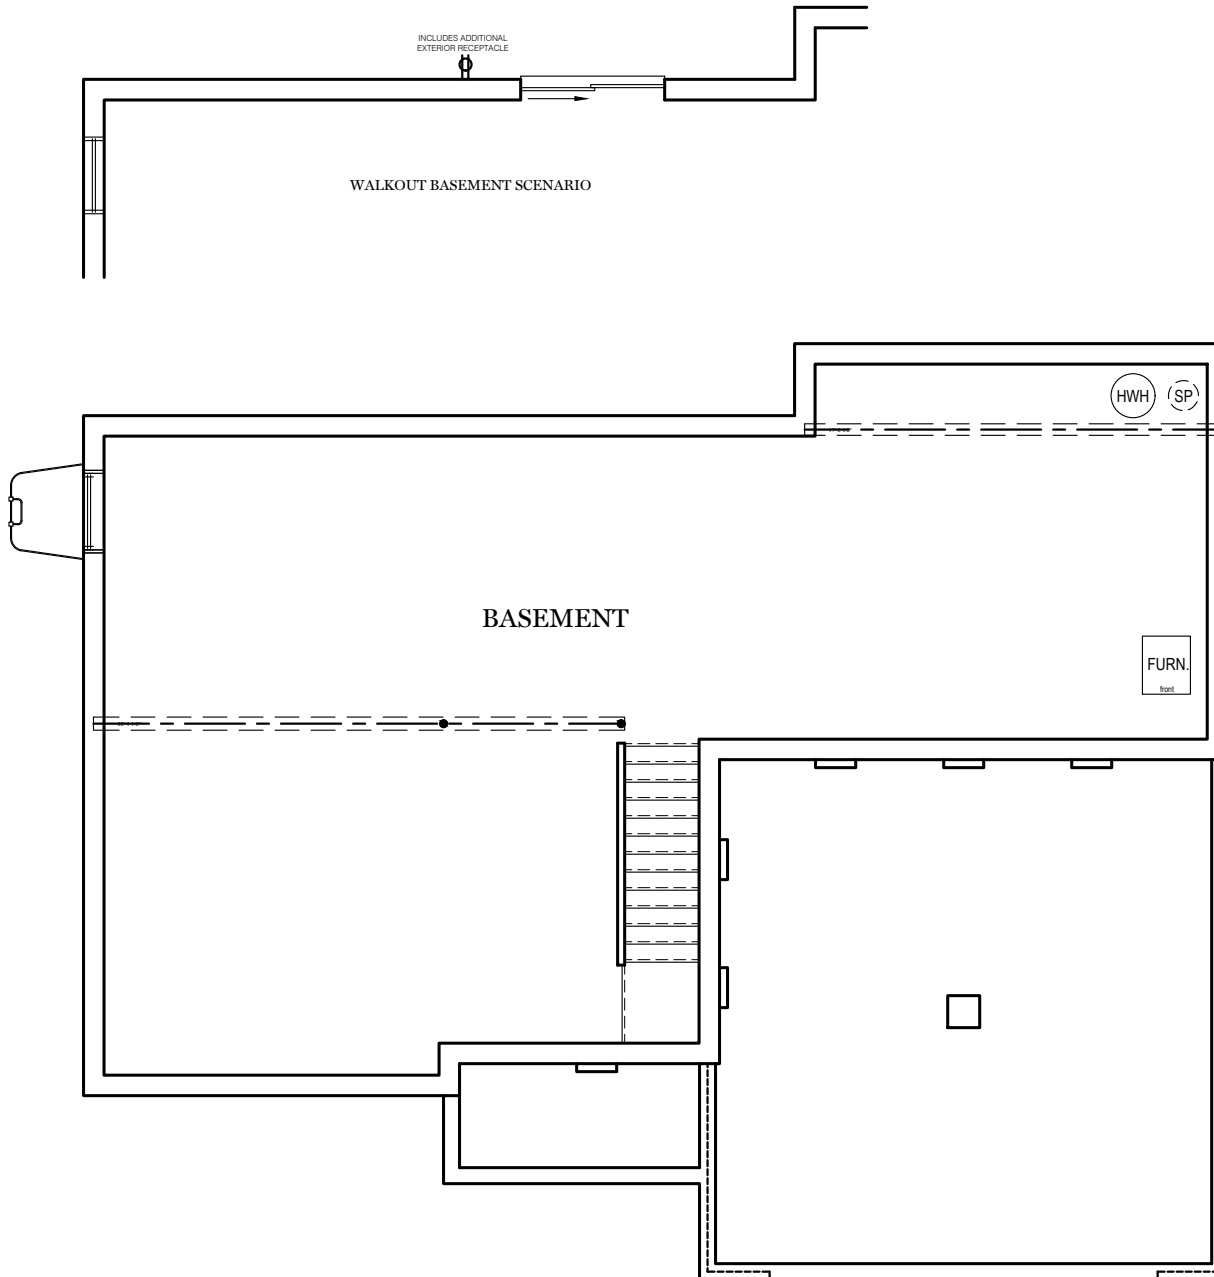

E.G.S. RESERVES THE RIGHT TO RELOCATE MECHANICALS AS REQ. BY SITE CONDITIONS

ALL IMAGES ARE FOR ARTISTIC PURPOSES ONLY AND MAY CONTAIN ADDITIONAL FEATURES OR DESIGN OPTIONS NOT AVAILABLE ON ALL HOME PLANS AND IN ALL NEIGHBORHOODS. ROOM SIZE DIMENSIONS AND SQUARE FOOTAGES ARE APPROXIMATE. CONTACT SALES AGENT FOR MORE INFORMATION. TERMS AND CONDITIONS APPLY. [HTTPS://EGSTOLTZFUSHOMES.COM/TERMS-AND-CONDITIONS/](https://EGSTOLTZFUSHOMES.COM/TERMS-AND-CONDITIONS/)

TRADITIONAL** FLOOR PLAN SHOWN

Foundation

RILEY

** TRADITIONAL FLOOR PLAN ONLY AVAILABLE IN SELECT COMMUNITIES

PDF LAST UPDATED 3/23/2022