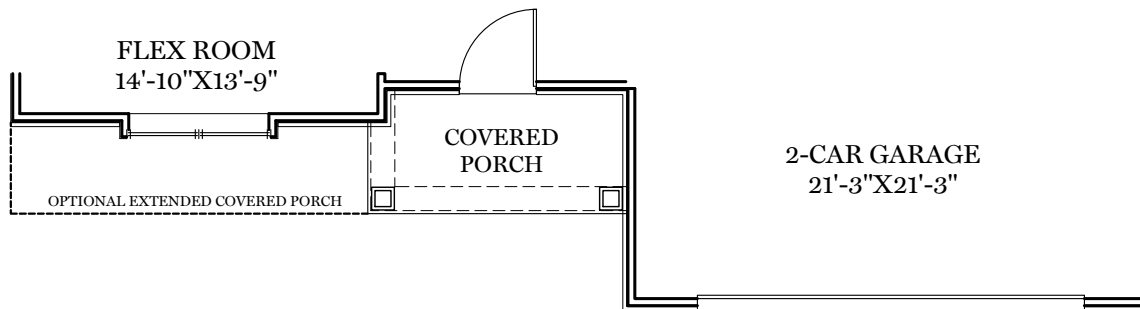

HERITAGE FLOOR PLAN

ALL IMAGES ARE FOR ARTISTIC PURPOSES ONLY AND MAY CONTAIN ADDITIONAL FEATURES OR DESIGN OPTIONS NOT AVAILABLE ON ALL HOME PLANS AND IN ALL NEIGHBORHOODS. ROOM SIZE DIMENSIONS AND SQUARE FOOTAGES ARE APPROXIMATE. CONTACT SALES AGENT FOR MORE INFORMATION. TERMS AND CONDITIONS APPLY. [HTTPS://EGSTOLTZFUSHOMES.COM/TERMS-AND-CONDITIONS/](https://EGSTOLTZFUSHOMES.COM/TERMS-AND-CONDITIONS/)