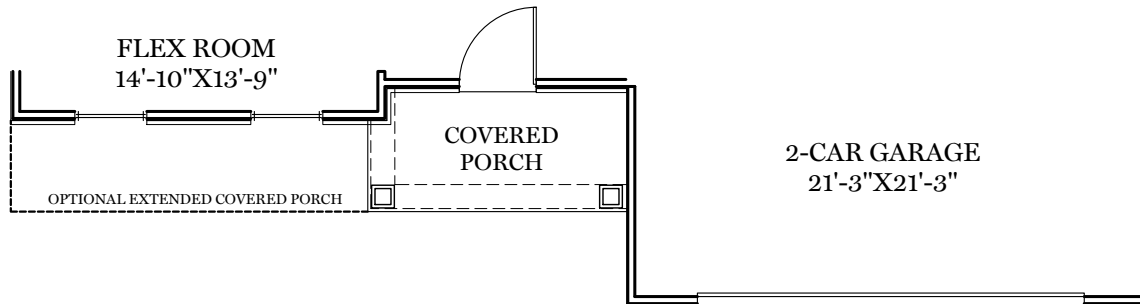

AMERICAN FLOOR PLAN