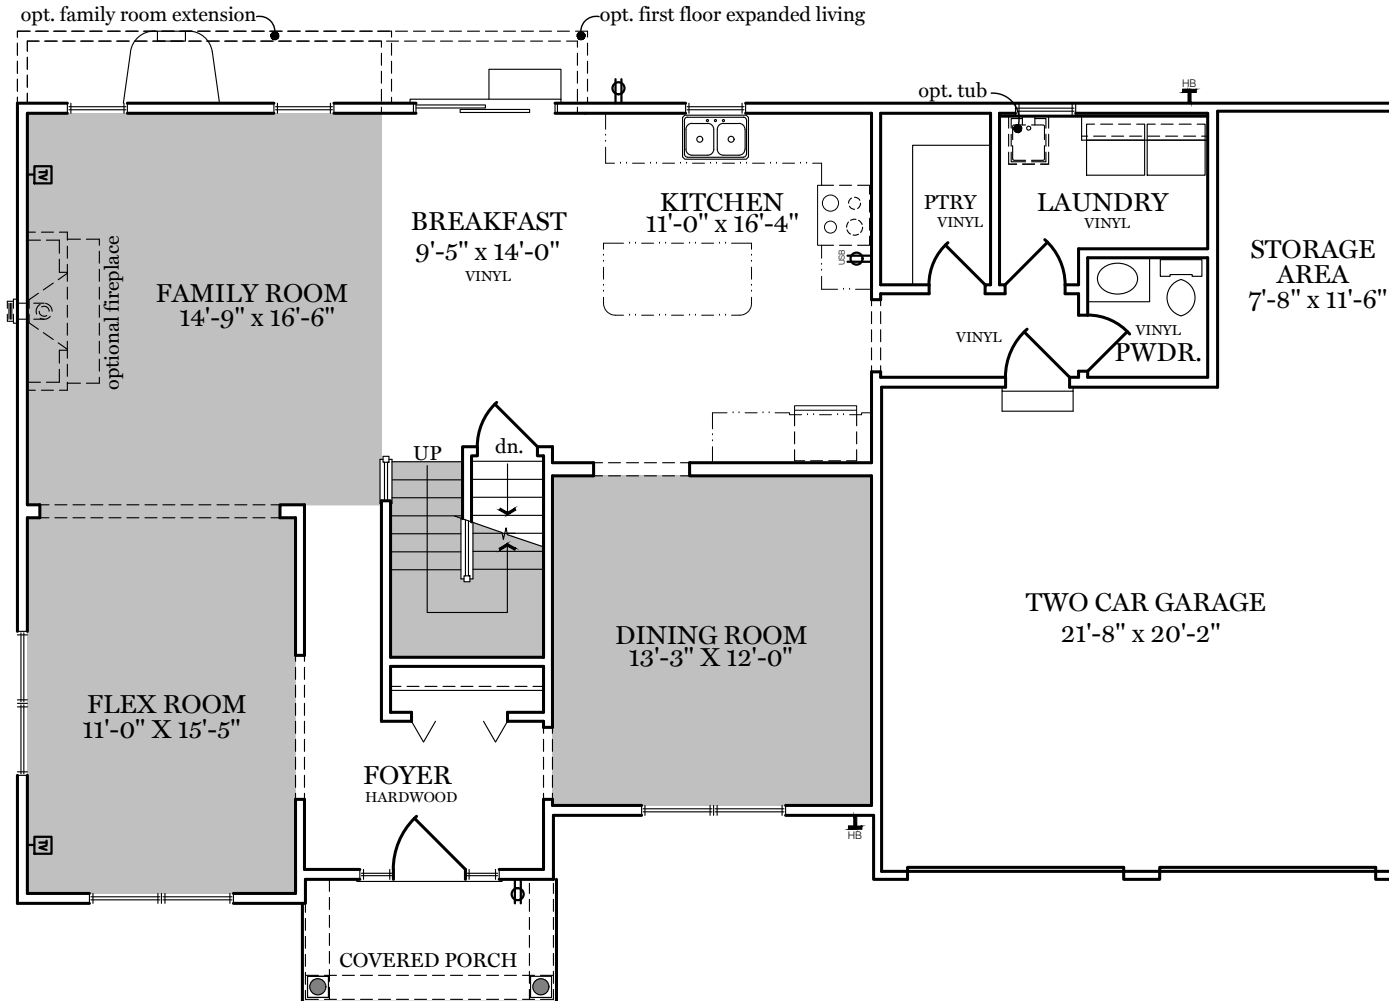

Spring Meadow Reserve

-  = CARPETED AREA
-  = EXTERIOR RECEPTACLE
-  = RECEPTACLE WITH USB
-  = EXTERIOR HOSE BIBB
-  = CABLE T.V. OUTLET
W/ ELECTRICAL OUTLET

Spring Meadow Reserve

- = CARPETED AREA
- = CABLE T.V. OUTLET
W/ ELECTRICAL OUTLET

Spring Meadow Reserve

Foundation

"WELLSTONE"

■ = CARPETED AREA

Spring Meadow Reserve

OPTIONAL FINISHED
POWDER ROOM (+27 SF)

OPTIONAL FINISHED
BATHROOM (+50 SF)

Foundation