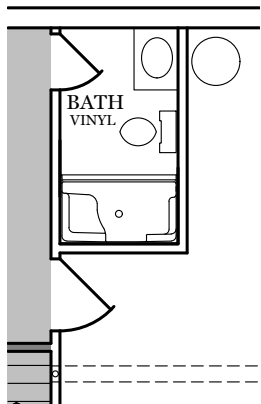

Spring Meadow Reserve

-  = CARPETED AREA
-  = EXTERIOR RECEPTACLE
-  = RECEPTACLE WITH USB
-  = EXTERIOR HOSE BIBB
-  = CABLE T.V. OUTLET
W/ ELECTRICAL OUTLET

Spring Meadow Reserve

- = CARPETED AREA
- = CABLE T.V. OUTLET
W/ ELECTRICAL OUTLET

Spring Meadow Reserve

Foundation

"WELLSTONE"

■ = CARPETED AREA

Spring Meadow Reserve

OPTIONAL FINISHED
POWDER ROOM (+27 SF)

OPTIONAL FINISHED
BATHROOM (+50 SF)

Foundation