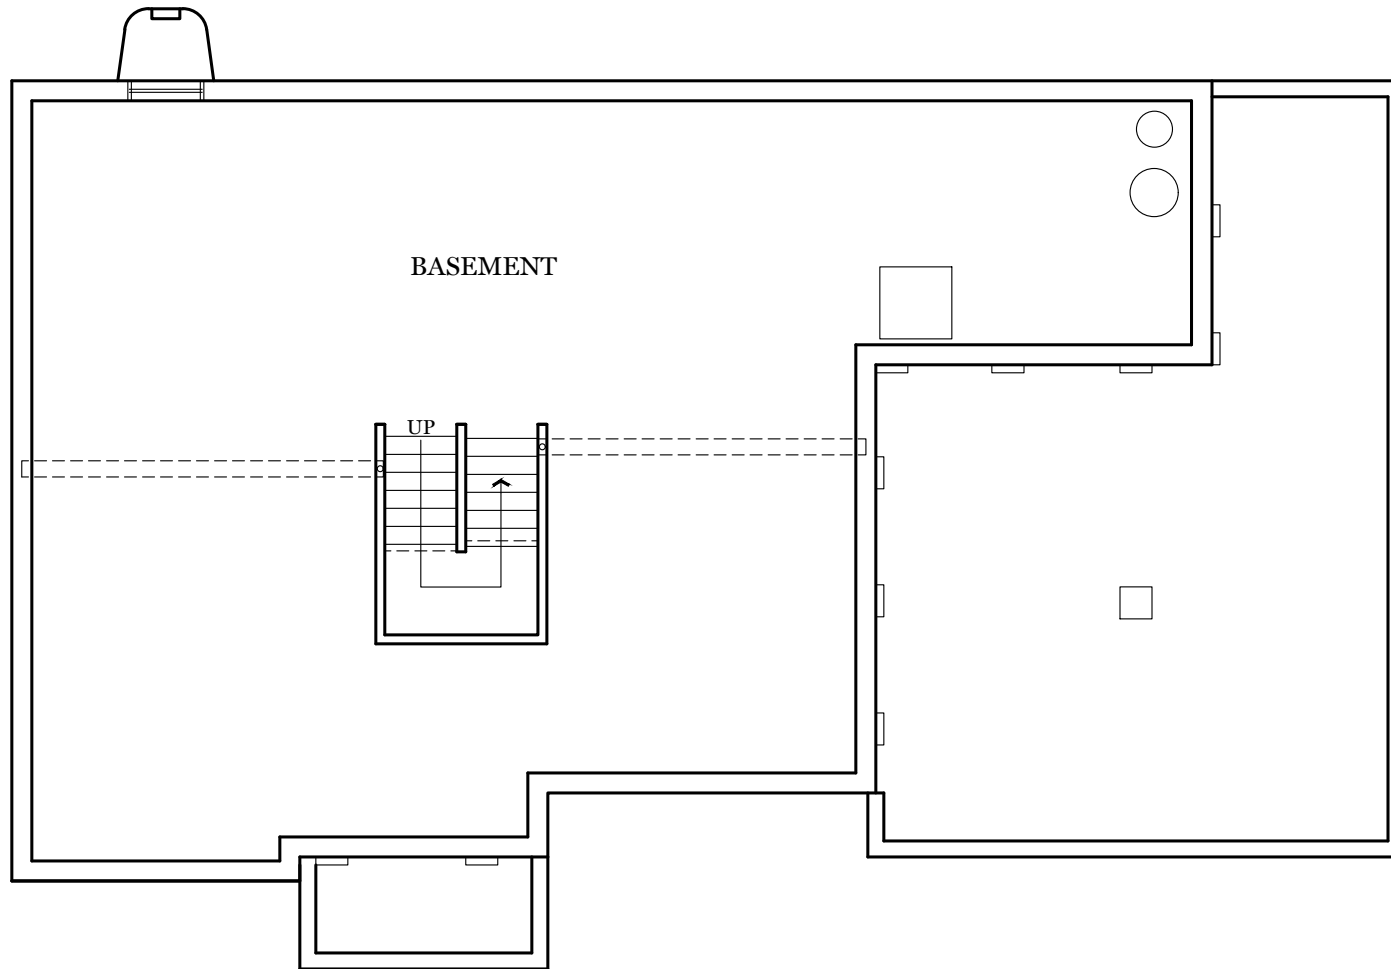

Spring Meadow Reserve

-  = CARPETED AREA
-  = EXTERIOR RECEPTACLE
-  = RECEPTACLE WITH USB
-  = EXTERIOR HOSE BIBB
-  = CABLE T.V. OUTLET
W/ ELECTRICAL OUTLET

Spring Meadow Reserve

- = CARPETED AREA
- = CABLE T.V. OUTLET
W/ ELECTRICAL OUTLET

Spring Meadow Reserve

Foundation

"WELLSTONE"

■ = CARPETED AREA

Spring Meadow Reserve

OPTIONAL FINISHED
POWDER ROOM (+27 SF)

OPTIONAL FINISHED
BATHROOM (+50 SF)

Foundation