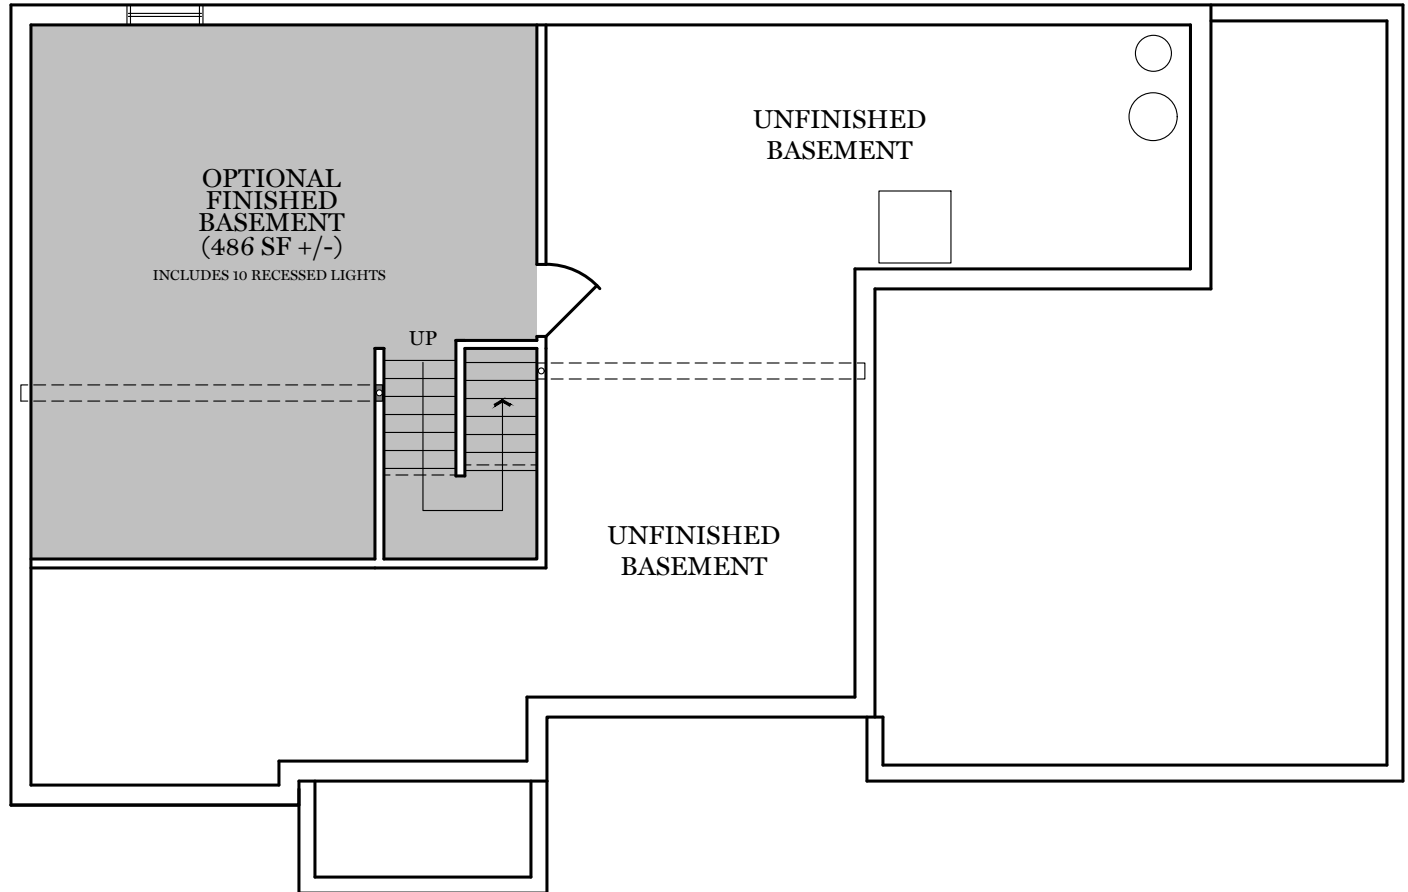

Spring Meadow Reserve

-  = CARPETED AREA
-  = EXTERIOR RECEPTACLE
-  = RECEPTACLE WITH USB
-  = EXTERIOR HOSE BIBB
-  = CABLE T.V. OUTLET
W/ ELECTRICAL OUTLET

Spring Meadow Reserve

- = CARPETED AREA
- = CABLE T.V. OUTLET
W/ ELECTRICAL OUTLET

Spring Meadow Reserve

Foundation

"WELLSTONE"

■ = CARPETED AREA

Spring Meadow Reserve

OPTIONAL FINISHED
POWDER ROOM (+27 SF)

OPTIONAL FINISHED
BATHROOM (+50 SF)

Foundation