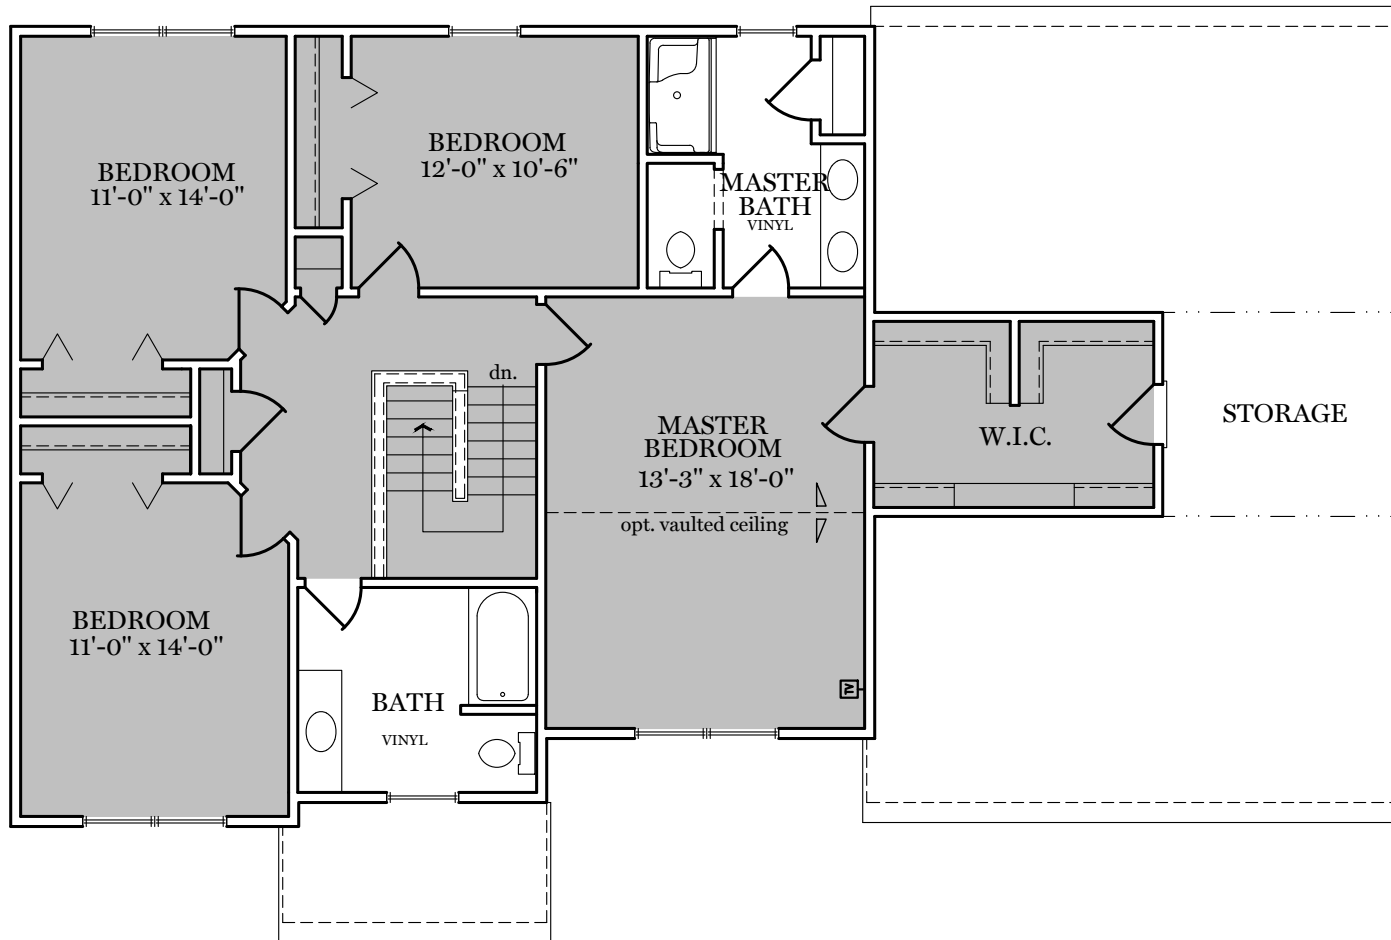

Spring Meadow Reserve

-  = CARPETED AREA
-  = EXTERIOR RECEPTACLE
-  = RECEPTACLE WITH USB
-  = EXTERIOR HOSE BIBB
-  = CABLE T.V. OUTLET
W/ ELECTRICAL OUTLET

Spring Meadow Reserve

- = CARPETED AREA
- = CABLE T.V. OUTLET
W/ ELECTRICAL OUTLET

Spring Meadow Reserve

Foundation

"WELLSTONE"

■ = CARPETED AREA

Spring Meadow Reserve

OPTIONAL FINISHED
POWDER ROOM (+27 SF)

OPTIONAL FINISHED
BATHROOM (+50 SF)

Foundation