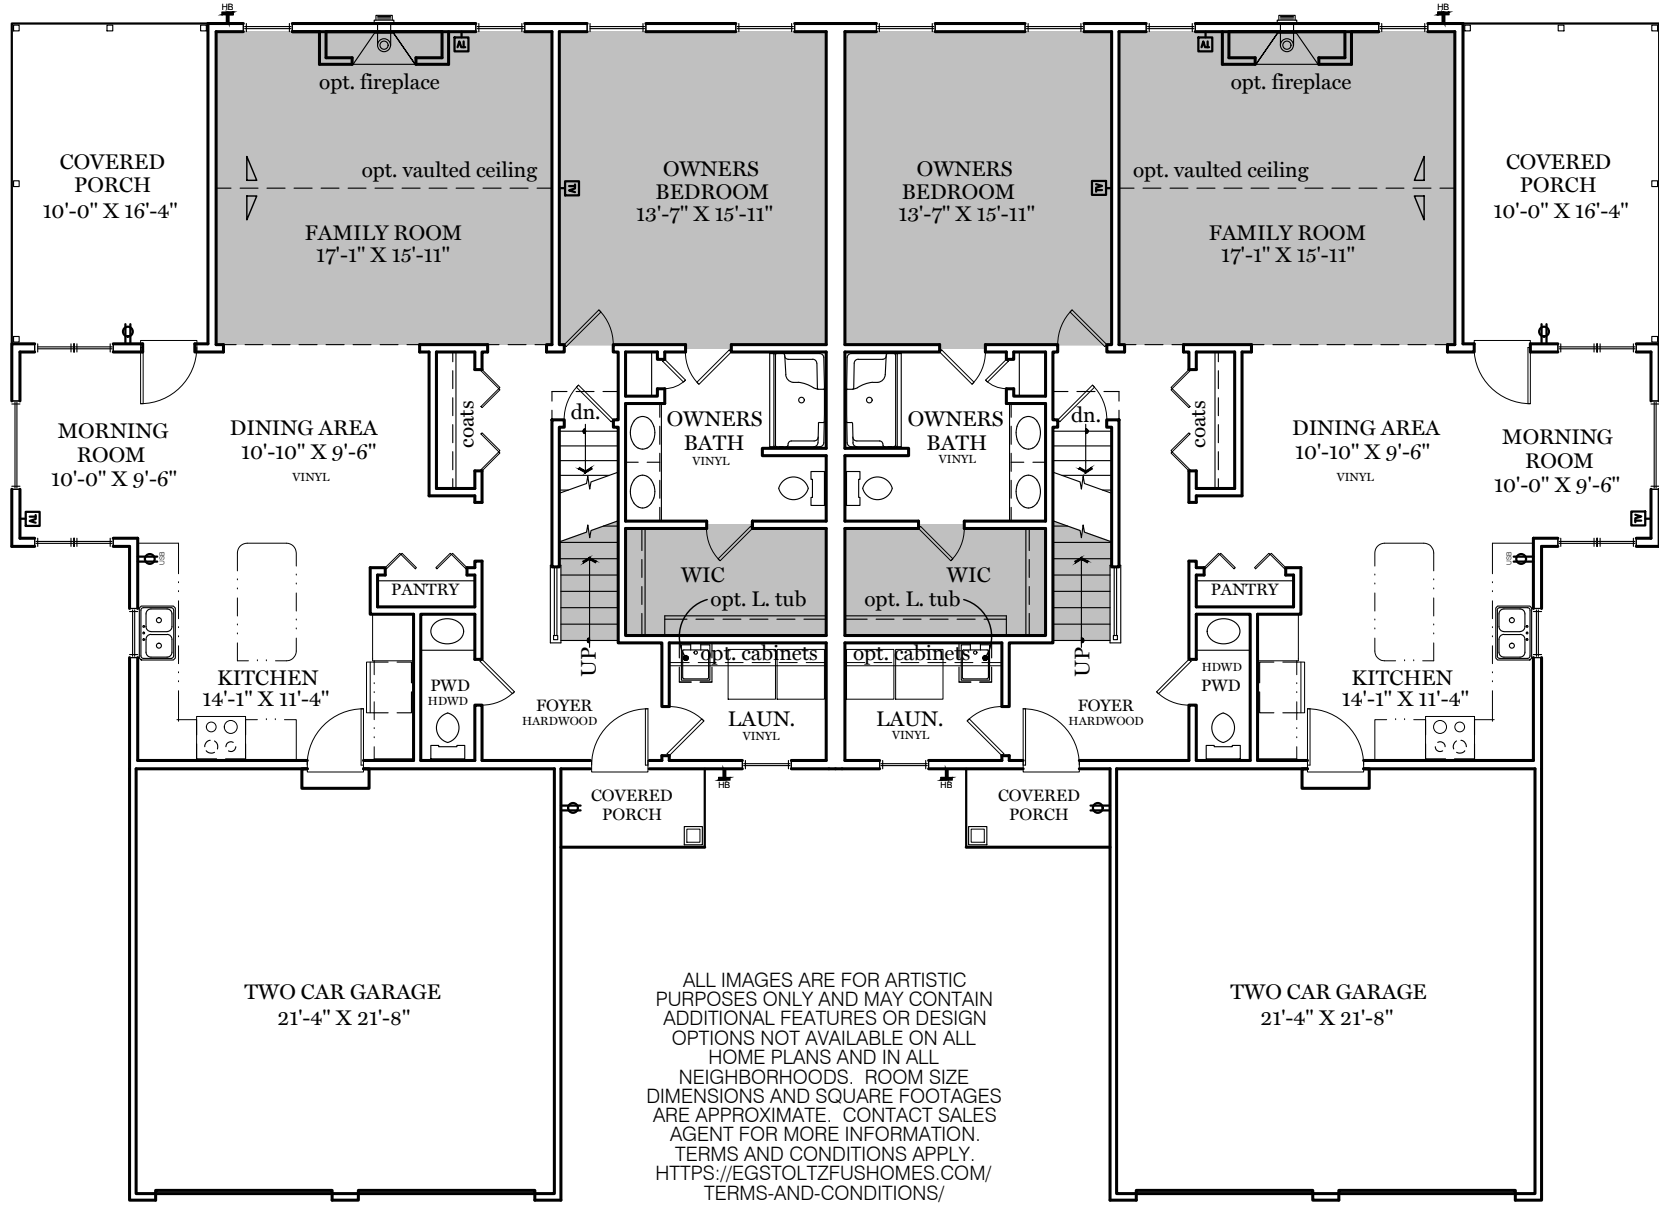

Warwick Crossing

-  = CARPETED AREA
-  = CABLE T.V OUTLET
-  = RECEPTACLE WITH USB
-  = EXTERIOR RECEPTACLE
-  = EXTERIOR HOSE BIBB
-  W/ ELECTRICAL OUTLET

ALL IMAGES ARE FOR ARTISTIC PURPOSES ONLY AND MAY CONTAIN ADDITIONAL FEATURES OR DESIGN OPTIONS NOT AVAILABLE ON ALL HOME PLANS AND IN ALL NEIGHBORHOODS. ROOM SIZE DIMENSIONS AND SQUARE FOOTAGES ARE APPROXIMATE. CONTACT SALES AGENT FOR MORE INFORMATION. TERMS AND CONDITIONS APPLY. [HTTPS://EGSTOLTZFUSHOMES.COM/TERMS-AND-CONDITIONS/](https://EGSTOLTZFUSHOMES.COM/TERMS-AND-CONDITIONS/)

PDF LAST UPDATED 03/31/2022

Warwick Crossing

- = CARPETED AREA
- = CABLE T.V. OUTLET
W/ ELECTRICAL OUTLET

ALL IMAGES ARE FOR ARTISTIC PURPOSES ONLY AND MAY CONTAIN ADDITIONAL FEATURES OR DESIGN OPTIONS NOT AVAILABLE ON ALL HOME PLANS AND IN ALL NEIGHBORHOODS. ROOM SIZE DIMENSIONS AND SQUARE FOOTAGES ARE APPROXIMATE. CONTACT SALES AGENT FOR MORE INFORMATION. TERMS AND CONDITIONS APPLY. [HTTPS://EGSTOLTZFUSHOMES.COM/TERMS-AND-CONDITIONS/](https://EGSTOLTZFUSHOMES.COM/TERMS-AND-CONDITIONS/)