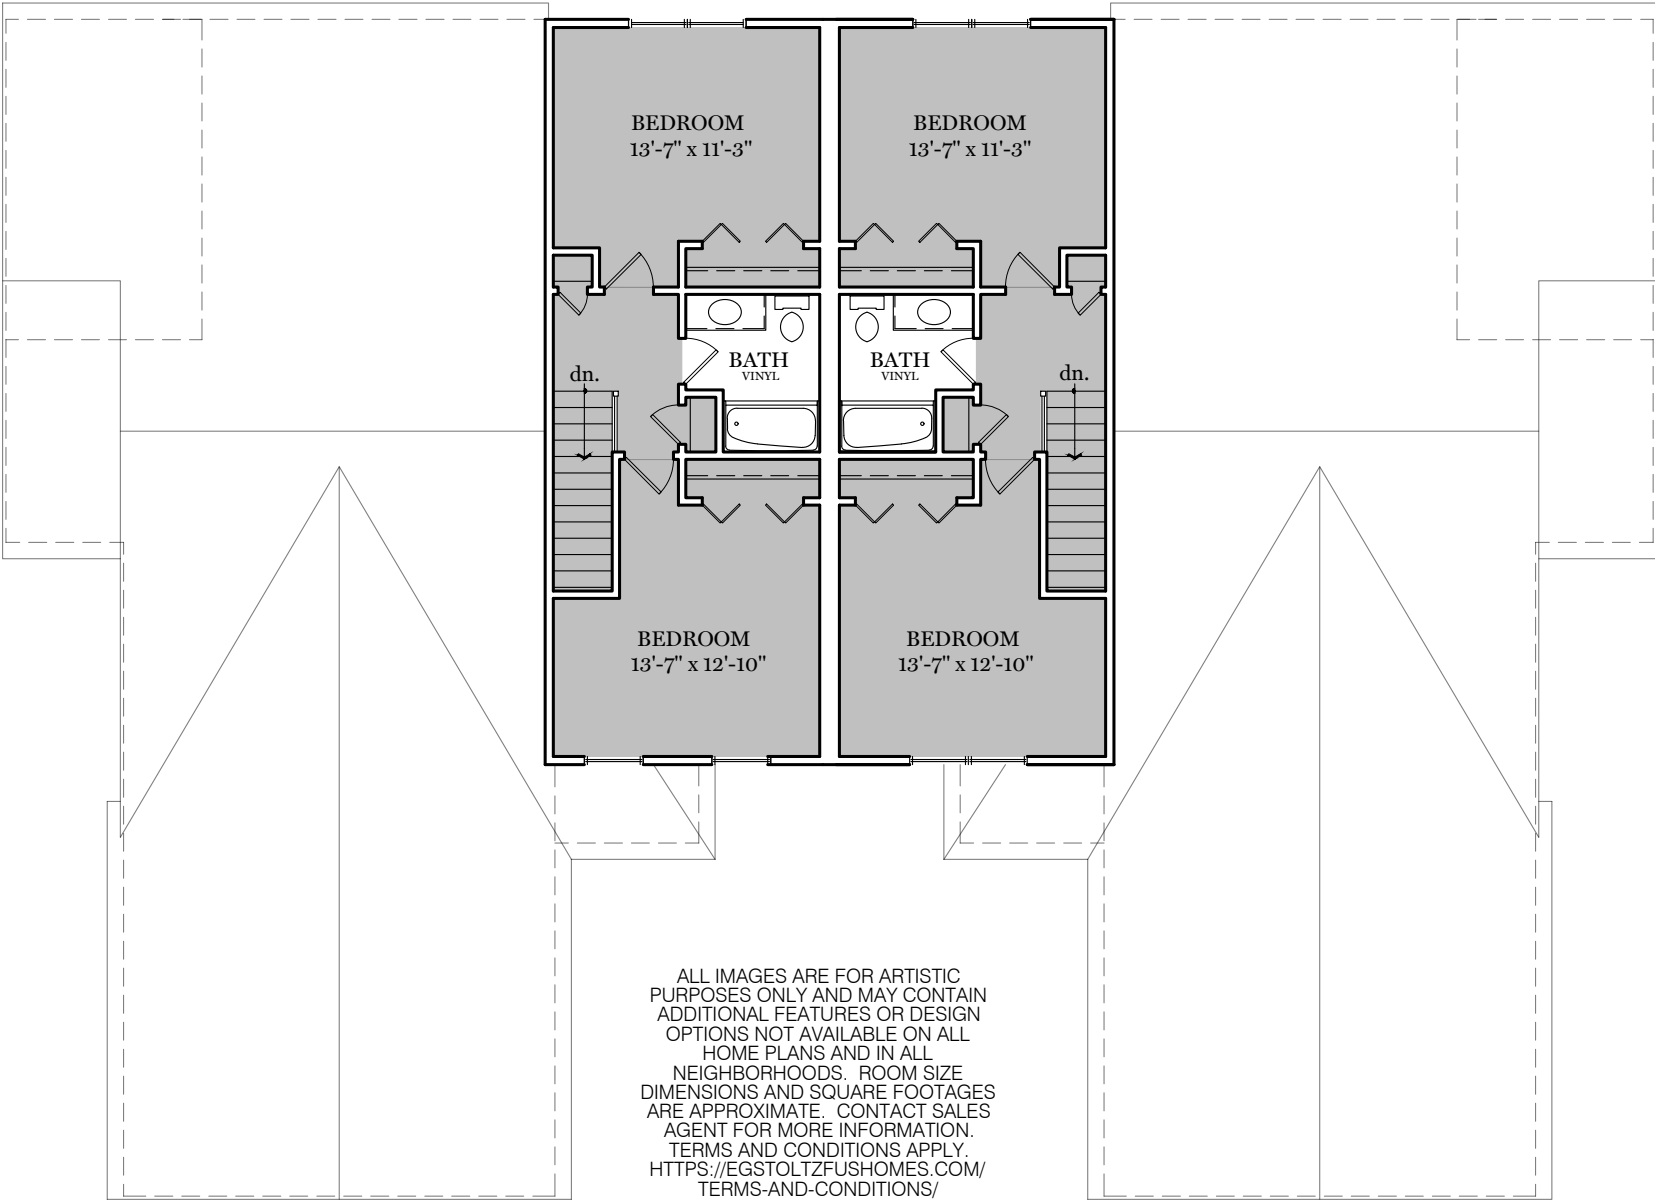

Warwick Crossing

-  = CARPETED AREA
-  = CABLE T.V OUTLET
-  = RECEPTACLE WITH USB
-  = EXTERIOR RECEPTACLE
-  = EXTERIOR HOSE BIBB
-  W/ ELECTRICAL OUTLET

ALL IMAGES ARE FOR ARTISTIC PURPOSES ONLY AND MAY CONTAIN ADDITIONAL FEATURES OR DESIGN OPTIONS NOT AVAILABLE ON ALL HOME PLANS AND IN ALL NEIGHBORHOODS. ROOM SIZE DIMENSIONS AND SQUARE FOOTAGES ARE APPROXIMATE. CONTACT SALES AGENT FOR MORE INFORMATION. TERMS AND CONDITIONS APPLY. [HTTPS://EGSTOLTZFUSHOMES.COM/TERMS-AND-CONDITIONS/](https://EGSTOLTZFUSHOMES.COM/TERMS-AND-CONDITIONS/)

PDF LAST UPDATED 03/31/2022

Warwick Crossing

- = CARPETED AREA
- = CABLE T.V. OUTLET
W/ ELECTRICAL OUTLET

ALL IMAGES ARE FOR ARTISTIC PURPOSES ONLY AND MAY CONTAIN ADDITIONAL FEATURES OR DESIGN OPTIONS NOT AVAILABLE ON ALL HOME PLANS AND IN ALL NEIGHBORHOODS. ROOM SIZE DIMENSIONS AND SQUARE FOOTAGES ARE APPROXIMATE. CONTACT SALES AGENT FOR MORE INFORMATION. TERMS AND CONDITIONS APPLY. [HTTPS://EGSTOLTZFUSHOMES.COM/TERMS-AND-CONDITIONS/](https://EGSTOLTZFUSHOMES.COM/TERMS-AND-CONDITIONS/)