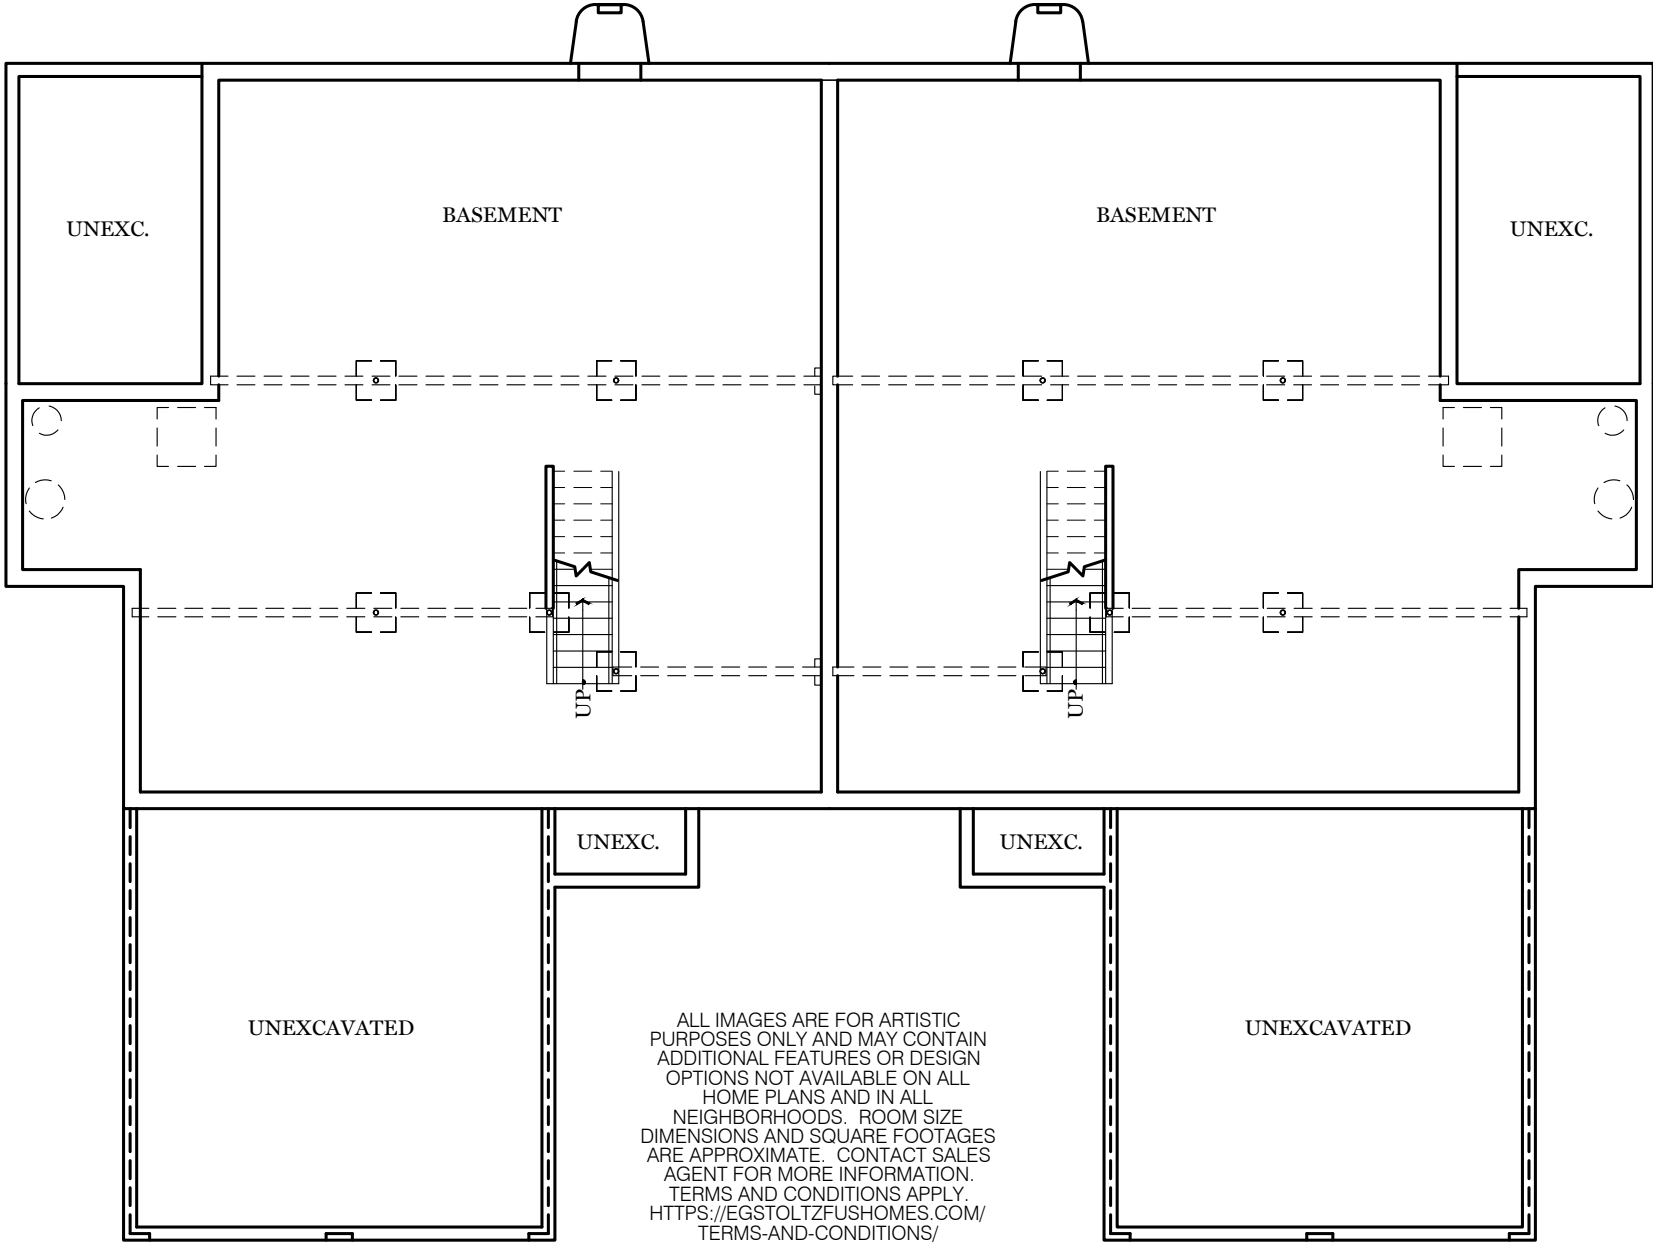

Warwick Crossing

-  = CARPETED AREA
-  = CABLE T.V OUTLET
-  = RECEPTACLE WITH USB
-  = EXTERIOR RECEPTACLE
-  = EXTERIOR HOSE BIBB
-  W/ ELECTRICAL OUTLET

ALL IMAGES ARE FOR ARTISTIC PURPOSES ONLY AND MAY CONTAIN ADDITIONAL FEATURES OR DESIGN OPTIONS NOT AVAILABLE ON ALL HOME PLANS AND IN ALL NEIGHBORHOODS. ROOM SIZE DIMENSIONS AND SQUARE FOOTAGES ARE APPROXIMATE. CONTACT SALES AGENT FOR MORE INFORMATION. TERMS AND CONDITIONS APPLY. [HTTPS://EGSTOLTZFUSHOMES.COM/TERMS-AND-CONDITIONS/](https://EGSTOLTZFUSHOMES.COM/TERMS-AND-CONDITIONS/)

PDF LAST UPDATED 03/31/2022

Warwick Crossing

- = CARPETED AREA
- = CABLE T.V. OUTLET
W/ ELECTRICAL OUTLET

ALL IMAGES ARE FOR ARTISTIC PURPOSES ONLY AND MAY CONTAIN ADDITIONAL FEATURES OR DESIGN OPTIONS NOT AVAILABLE ON ALL HOME PLANS AND IN ALL NEIGHBORHOODS. ROOM SIZE DIMENSIONS AND SQUARE FOOTAGES ARE APPROXIMATE. CONTACT SALES AGENT FOR MORE INFORMATION. TERMS AND CONDITIONS APPLY. [HTTPS://EGSTOLTZFUSHOMES.COM/TERMS-AND-CONDITIONS/](https://EGSTOLTZFUSHOMES.COM/TERMS-AND-CONDITIONS/)

PDF LAST UPDATED 03/31/2022

Warwick Crossing

ALL IMAGES ARE FOR ARTISTIC PURPOSES ONLY AND MAY CONTAIN ADDITIONAL FEATURES OR DESIGN OPTIONS NOT AVAILABLE ON ALL HOME PLANS AND IN ALL NEIGHBORHOODS. ROOM SIZE DIMENSIONS AND SQUARE FOOTAGES ARE APPROXIMATE. CONTACT SALES AGENT FOR MORE INFORMATION. TERMS AND CONDITIONS APPLY. [HTTPS://EGSTOLTZFUSHOMES.COM/TERMS-AND-CONDITIONS/](https://EGSTOLTZFUSHOMES.COM/TERMS-AND-CONDITIONS/)

PDF LAST UPDATED 03/31/2022

Foundation Plan

"TARRAGON"

EGStoltzfus

BUILDING ONE STORY AT A TIME

Warwick Crossing

ALL IMAGES ARE FOR ARTISTIC
PURPOSES ONLY AND MAY CONTAIN
ADDITIONAL FEATURES OR DESIGN
OPTIONS NOT AVAILABLE ON ALL
HOME PLANS AND IN ALL
NEIGHBORHOODS. ROOM SIZE
DIMENSIONS AND SQUARE FOOTAGES
ARE APPROXIMATE. CONTACT SALES
AGENT FOR MORE INFORMATION.
TERMS AND CONDITIONS APPLY.
[HTTPS://EGSTOLTZFUSHOMES.COM/
TERMS-AND-CONDITIONS/](https://egstoltzfushomes.com/terms-and-conditions/)