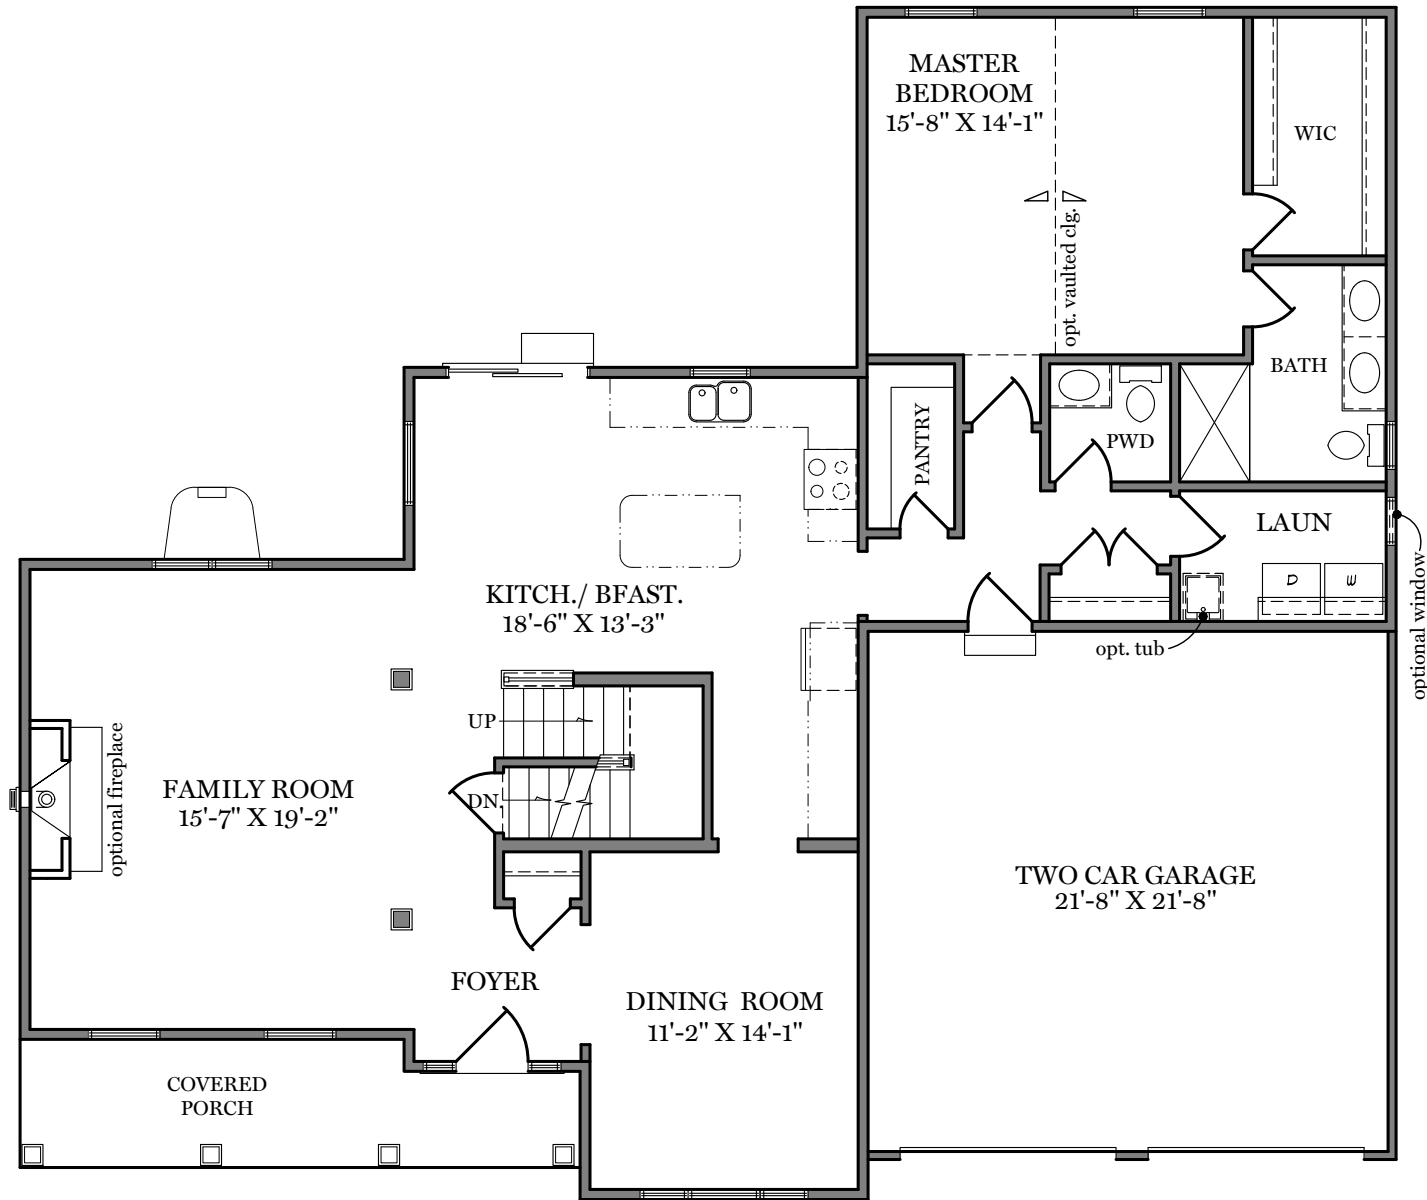

Landis Farm

First Floor Plan - 1,529 sf
"WARREN"

ALL PRINTS ARE FOR ILLUSTRATION PURPOSES AND REPRESENT HOMES IN LANDIS FARM. ROOM SIZES ARE APPROXIMATE. CONTACT SALES AGENT FOR MORE INFORMATION.

Landis Farm

— Front Elevation - 2,480 sf —

"WARREN"

ALL PRINTS ARE FOR ILLUSTRATION
PURPOSES AND REPRESENT
HOMES IN LANDIS FARM
ROOM SIZES ARE APPROXIMATE.
CONTACT SALES AGENT FOR
MORE INFORMATION