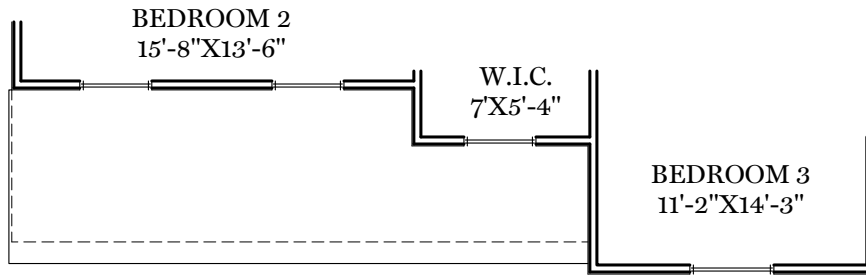

AMERICAN FLOOR PLAN