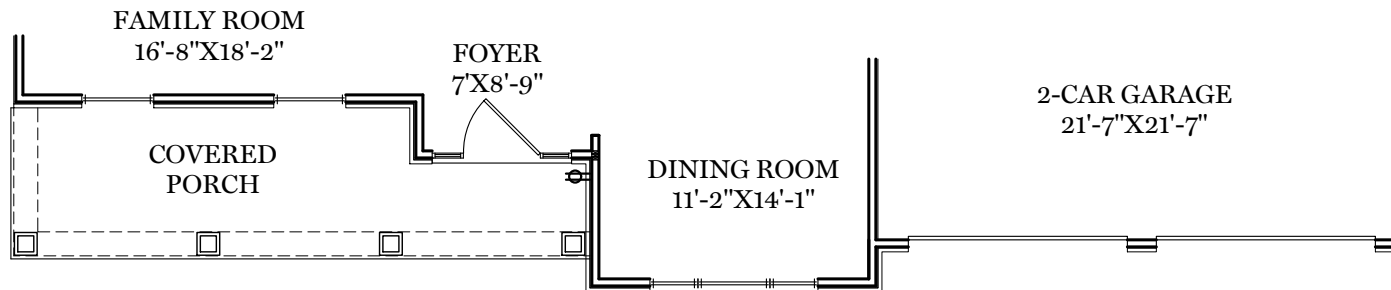

HERITAGE FLOOR PLAN

ALL IMAGES ARE FOR ARTISTIC PURPOSES ONLY AND MAY CONTAIN ADDITIONAL FEATURES OR DESIGN OPTIONS NOT AVAILABLE ON ALL HOME PLANS AND IN ALL NEIGHBORHOODS. ROOM SIZE DIMENSIONS AND SQUARE FOOTAGES ARE APPROXIMATE. CONTACT SALES AGENT FOR MORE INFORMATION. TERMS AND CONDITIONS APPLY. [HTTPS://EGSTOLTZFUSHOMES.COM/TERMS-AND-CONDITIONS/](https://EGSTOLTZFUSHOMES.COM/TERMS-AND-CONDITIONS/)