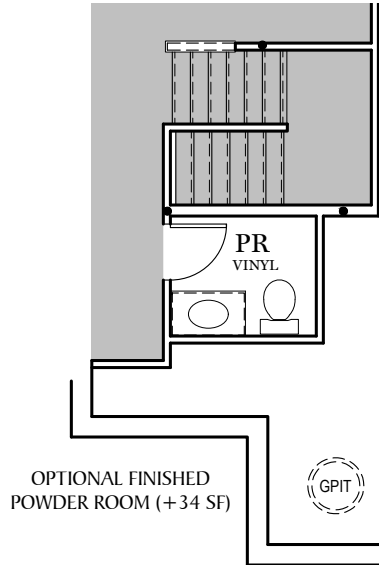

TRADITIONAL** FLOOR PLAN SHOWN

Foundation

"WARREN"

** TRADITIONAL FLOOR PLAN ONLY AVAILABLE IN SELECT COMMUNITIES

PDF LAST UPDATED 12/9/2022

■ = CARPETED AREA

⊗ = FLUSH MOUNT RECESSED-STYLE LIGHT

ALL IMAGES ARE FOR ARTISTIC
PURPOSES ONLY AND MAY CONTAIN
ADDITIONAL FEATURES OR DESIGN
OPTIONS NOT AVAILABLE ON ALL
HOME PLANS AND IN ALL
NEIGHBORHOODS. ROOM SIZE
DIMENSIONS AND SQUARE FOOTAGES
ARE APPROXIMATE. CONTACT SALES
AGENT FOR MORE INFORMATION.
TERMS AND CONDITIONS APPLY.
[HTTPS://EGSTOLTZFUSHOMES.COM/
TERMS-AND-CONDITIONS/](https://EGSTOLTZFUSHOMES.COM/TERMS-AND-CONDITIONS/)