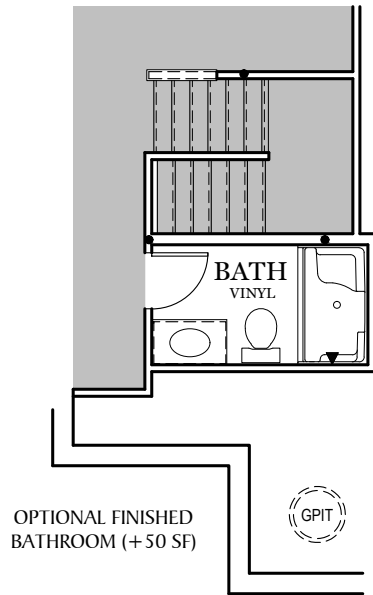

TRADITIONAL** FLOOR PLAN SHOWN

Foundation

"WARREN"

** TRADITIONAL FLOOR PLAN ONLY AVAILABLE IN SELECT COMMUNITIES

PDF LAST UPDATED 12/9/2022

■ = CARPETED AREA

⊗ = FLUSH MOUNT RECESSED-STYLE LIGHT

ALL IMAGES ARE FOR ARTISTIC
PURPOSES ONLY AND MAY CONTAIN
ADDITIONAL FEATURES OR DESIGN
OPTIONS NOT AVAILABLE ON ALL
HOME PLANS AND IN ALL
NEIGHBORHOODS. ROOM SIZE
DIMENSIONS AND SQUARE FOOTAGES
ARE APPROXIMATE. CONTACT SALES
AGENT FOR MORE INFORMATION.
TERMS AND CONDITIONS APPLY.
[HTTPS://EGSTOLTZFUSHOMES.COM/
TERMS-AND-CONDITIONS/](https://EGSTOLTZFUSHOMES.COM/TERMS-AND-CONDITIONS/)