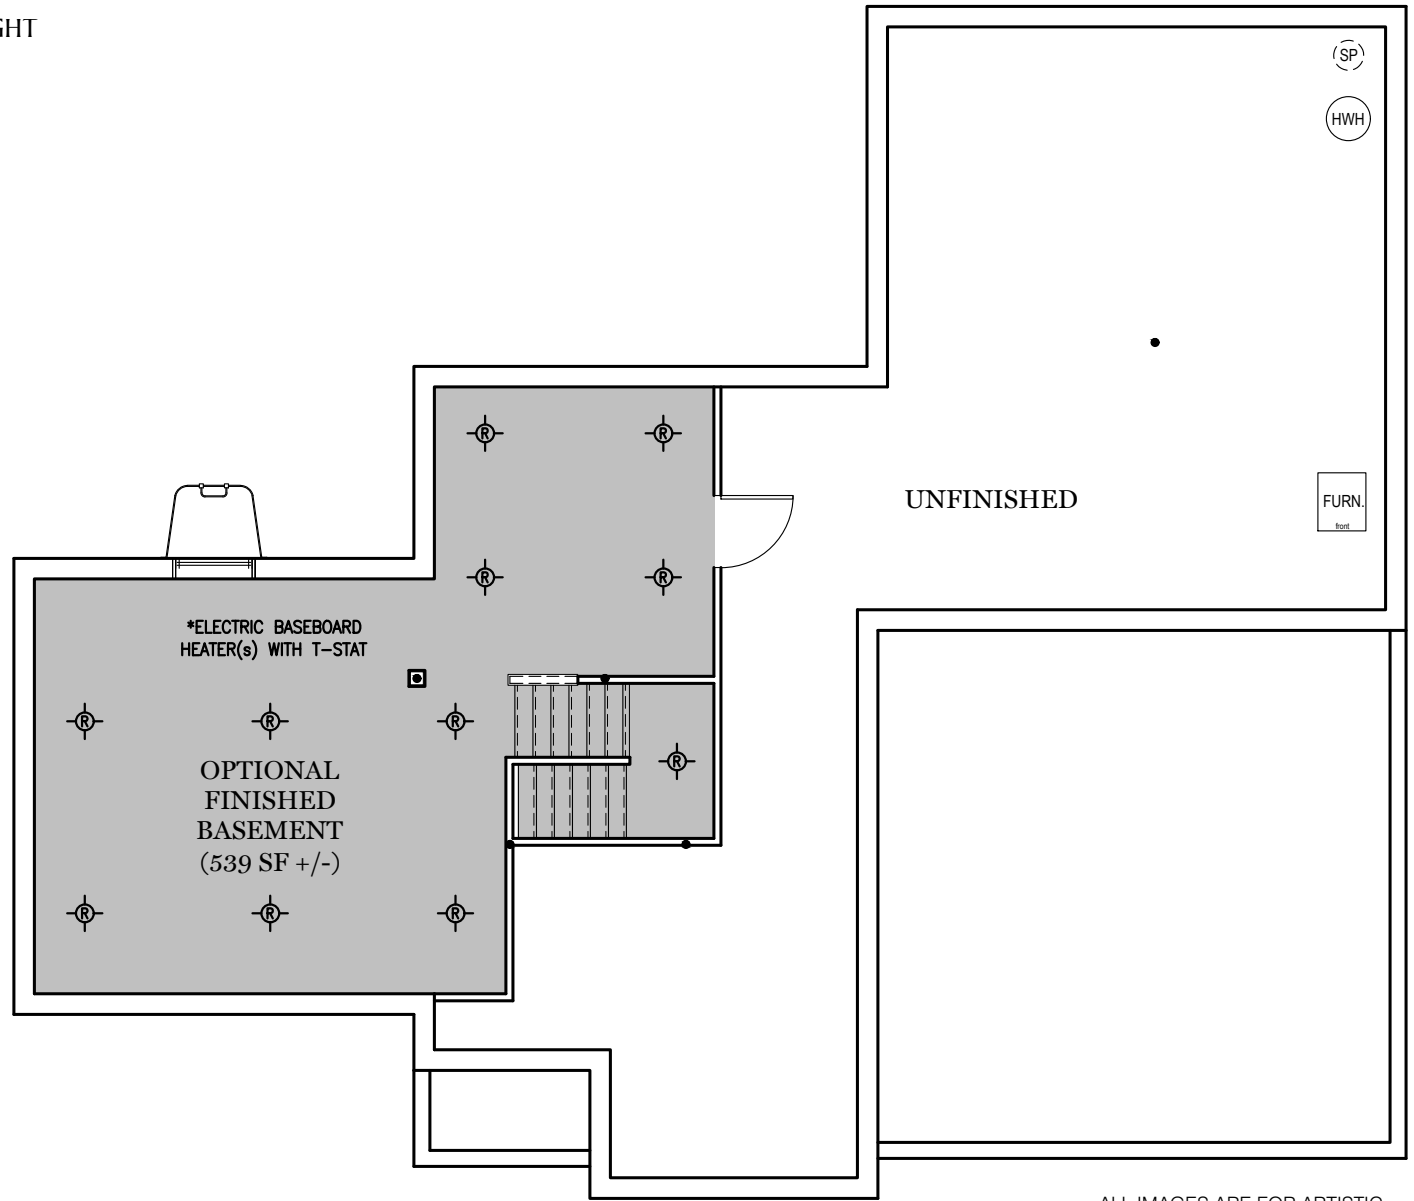

TRADITIONAL** FLOOR PLAN SHOWN

Foundation

"WARREN"

** TRADITIONAL FLOOR PLAN ONLY AVAILABLE IN SELECT COMMUNITIES

PDF LAST UPDATED 12/9/2022

■ = CARPETED AREA

⊗ = FLUSH MOUNT RECESSED-STYLE LIGHT

ALL IMAGES ARE FOR ARTISTIC
PURPOSES ONLY AND MAY CONTAIN
ADDITIONAL FEATURES OR DESIGN
OPTIONS NOT AVAILABLE ON ALL
HOME PLANS AND IN ALL
NEIGHBORHOODS. ROOM SIZE
DIMENSIONS AND SQUARE FOOTAGES
ARE APPROXIMATE. CONTACT SALES
AGENT FOR MORE INFORMATION.
TERMS AND CONDITIONS APPLY.
[HTTPS://EGSTOLTZFUSHOMES.COM/
TERMS-AND-CONDITIONS/](https://EGSTOLTZFUSHOMES.COM/TERMS-AND-CONDITIONS/)