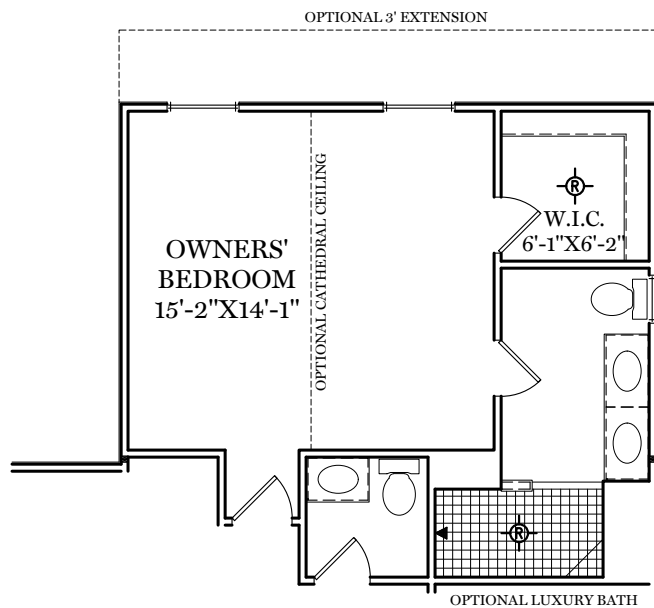

■ = CARPETED AREA

⊙ = FLUSH MOUNT RECESSED-STYLE LIGHT

TRADITIONAL** & CLASSIC FLOOR PLAN SHOWN

2nd Floor Plan - 948 sf

"WARREN"

** TRADITIONAL FLOOR
PLAN ONLY AVAILABLE IN
SELECT COMMUNITIES

ALL IMAGES ARE FOR ARTISTIC
PURPOSES ONLY AND MAY CONTAIN
ADDITIONAL FEATURES OR DESIGN
OPTIONS NOT AVAILABLE ON ALL
HOME PLANS AND IN ALL
NEIGHBORHOODS. ROOM SIZE
DIMENSIONS AND SQUARE FOOTAGES
ARE APPROXIMATE. CONTACT SALES
AGENT FOR MORE INFORMATION.
TERMS AND CONDITIONS APPLY.
[HTTPS://EGSTOLTZFUSHOMES.COM/
TERMS-AND-CONDITIONS/](https://EGSTOLTZFUSHOMES.COM/TERMS-AND-CONDITIONS/)

ALL IMAGES ARE FOR ARTISTIC PURPOSES ONLY AND MAY CONTAIN ADDITIONAL FEATURES OR DESIGN OPTIONS NOT AVAILABLE ON ALL HOME PLANS AND IN ALL NEIGHBORHOODS. ROOM SIZE DIMENSIONS AND SQUARE FOOTAGES ARE APPROXIMATE. CONTACT SALES AGENT FOR MORE INFORMATION. TERMS AND CONDITIONS APPLY. [HTTPS://EGSTOLTZFUSHOMES.COM/TERMS-AND-CONDITIONS/](https://EGSTOLTZFUSHOMES.COM/TERMS-AND-CONDITIONS/)