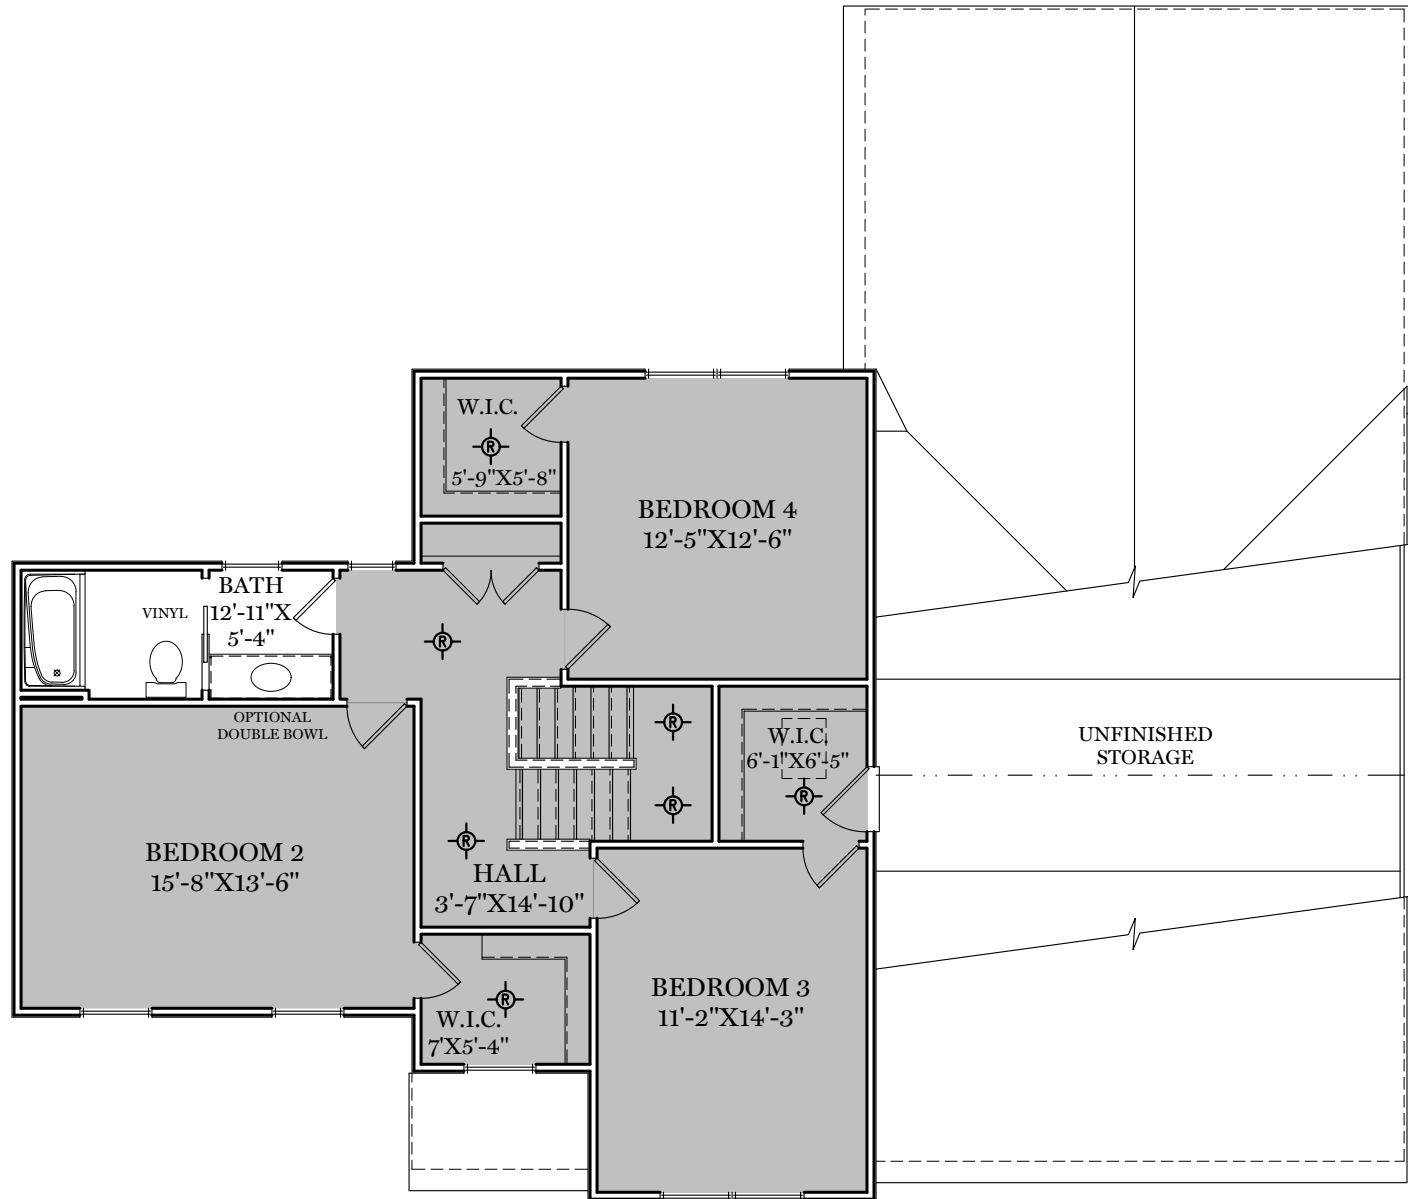

- = CARPETED AREA
- ⊕ = EXTERIOR RECEPTACLE
- HB ⊕ = EXTERIOR HOSE BIBB
- ⊕ (with R) = FLUSH MOUNT RECESSED-STYLE LIGHT
- ⊕ (with circle) = CEILING LIGHT

ALL IMAGES ARE FOR ARTISTIC PURPOSES ONLY AND MAY CONTAIN ADDITIONAL FEATURES OR DESIGN OPTIONS NOT AVAILABLE ON ALL HOME PLANS AND IN ALL NEIGHBORHOODS. ROOM SIZE DIMENSIONS AND SQUARE FOOTAGES ARE APPROXIMATE. CONTACT SALES AGENT FOR MORE INFORMATION. TERMS AND CONDITIONS APPLY. [HTTPS://EGSTOLTZFUSHOMES.COM/TERMS-AND-CONDITIONS/](https://EGSTOLTZFUSHOMES.COM/TERMS-AND-CONDITIONS/)

AMERICAN FLOOR PLAN

HERITAGE FLOOR PLAN

ALL IMAGES ARE FOR ARTISTIC PURPOSES ONLY AND MAY CONTAIN ADDITIONAL FEATURES OR DESIGN OPTIONS NOT AVAILABLE ON ALL HOME PLANS AND IN ALL NEIGHBORHOODS. ROOM SIZE DIMENSIONS AND SQUARE FOOTAGES ARE APPROXIMATE. CONTACT SALES AGENT FOR MORE INFORMATION. TERMS AND CONDITIONS APPLY. [HTTPS://EGSTOLTZFUSHOMES.COM/TERMS-AND-CONDITIONS/](https://EGSTOLTZFUSHOMES.COM/TERMS-AND-CONDITIONS/)

■ = CARPETED AREA

⊙ = FLUSH MOUNT RECESSED-STYLE LIGHT

TRADITIONAL** & CLASSIC FLOOR PLAN SHOWN

2nd Floor Plan - 948 sf

"WARREN"

** TRADITIONAL FLOOR
PLAN ONLY AVAILABLE IN
SELECT COMMUNITIES

ALL IMAGES ARE FOR ARTISTIC
PURPOSES ONLY AND MAY CONTAIN
ADDITIONAL FEATURES OR DESIGN
OPTIONS NOT AVAILABLE ON ALL
HOME PLANS AND IN ALL
NEIGHBORHOODS. ROOM SIZE
DIMENSIONS AND SQUARE FOOTAGES
ARE APPROXIMATE. CONTACT SALES
AGENT FOR MORE INFORMATION.
TERMS AND CONDITIONS APPLY.
[HTTPS://EGSTOLTZFUSHOMES.COM/
TERMS-AND-CONDITIONS/](https://EGSTOLTZFUSHOMES.COM/TERMS-AND-CONDITIONS/)