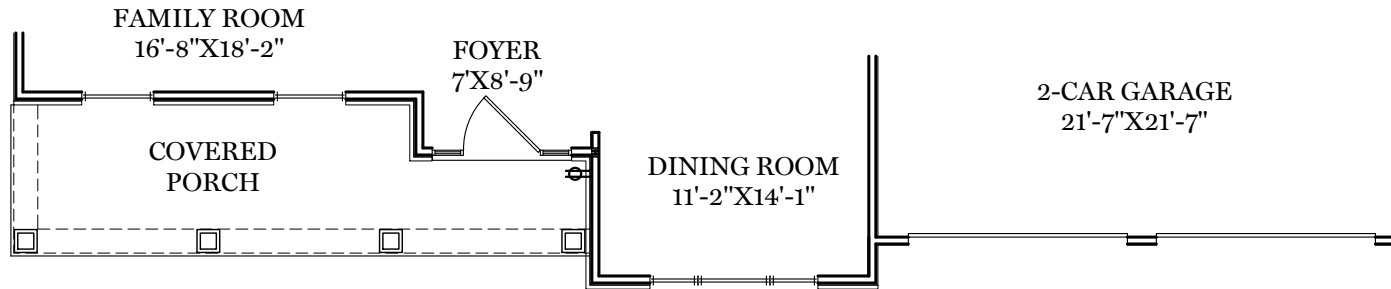

- = CARPETED AREA
- ⊕ = EXTERIOR RECEPTACLE
- HB ⊕ = EXTERIOR HOSE BIBB
- ⊕ (with R) = FLUSH MOUNT RECESSED-STYLE LIGHT
- ⊕ (with circle) = CEILING LIGHT

ALL IMAGES ARE FOR ARTISTIC PURPOSES ONLY AND MAY CONTAIN ADDITIONAL FEATURES OR DESIGN OPTIONS NOT AVAILABLE ON ALL HOME PLANS AND IN ALL NEIGHBORHOODS. ROOM SIZE DIMENSIONS AND SQUARE FOOTAGES ARE APPROXIMATE. CONTACT SALES AGENT FOR MORE INFORMATION. TERMS AND CONDITIONS APPLY. [HTTPS://EGSTOLTZFUSHOMES.COM/TERMS-AND-CONDITIONS/](https://EGSTOLTZFUSHOMES.COM/TERMS-AND-CONDITIONS/)