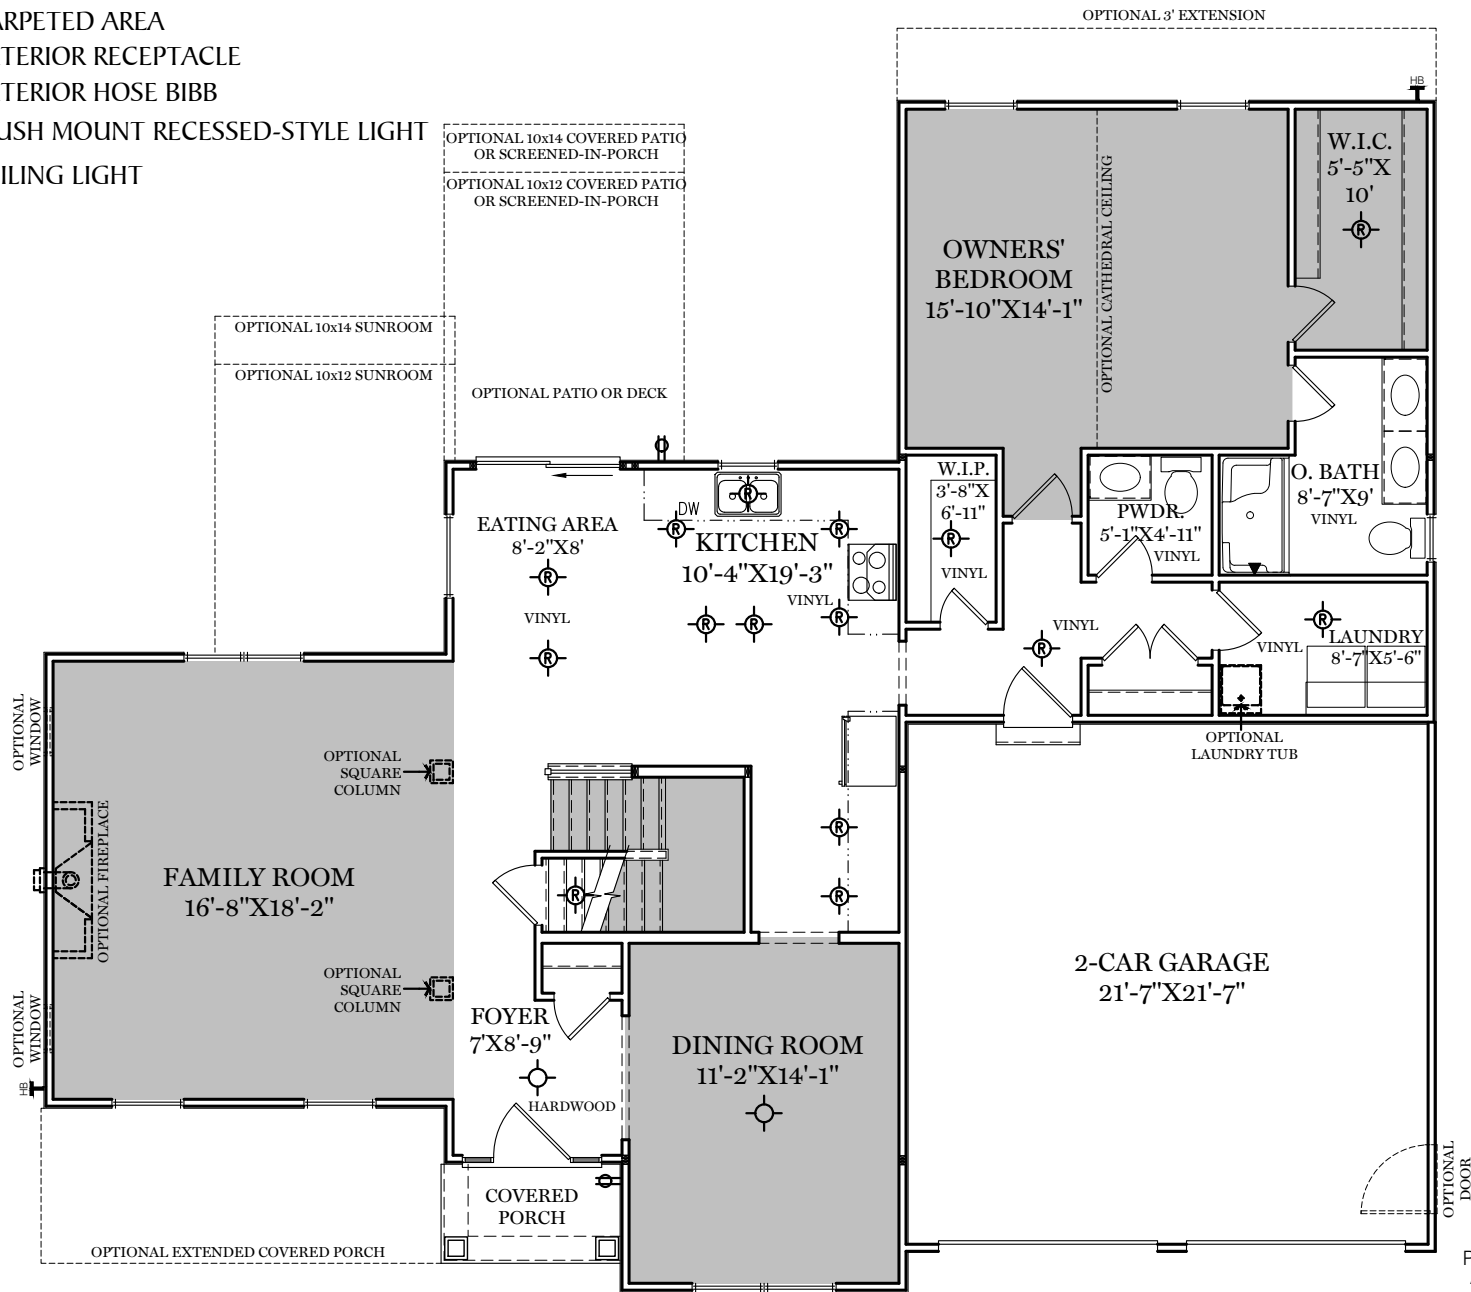

- = CARPETED AREA
- ⊕ = EXTERIOR RECEPTACLE
- HB ⊕ = EXTERIOR HOSE BIBB
- ⊕ (with R) = FLUSH MOUNT RECESSED-STYLE LIGHT
- ⊕ (with circle) = CEILING LIGHT

ALL IMAGES ARE FOR ARTISTIC PURPOSES ONLY AND MAY CONTAIN ADDITIONAL FEATURES OR DESIGN OPTIONS NOT AVAILABLE ON ALL HOME PLANS AND IN ALL NEIGHBORHOODS. ROOM SIZE DIMENSIONS AND SQUARE FOOTAGES ARE APPROXIMATE. CONTACT SALES AGENT FOR MORE INFORMATION. TERMS AND CONDITIONS APPLY. [HTTPS://EGSTOLTZFUSHOMES.COM/TERMS-AND-CONDITIONS/](https://EGSTOLTZFUSHOMES.COM/TERMS-AND-CONDITIONS/)

AMERICAN FLOOR PLAN

HERITAGE FLOOR PLAN

ALL IMAGES ARE FOR ARTISTIC PURPOSES ONLY AND MAY CONTAIN ADDITIONAL FEATURES OR DESIGN OPTIONS NOT AVAILABLE ON ALL HOME PLANS AND IN ALL NEIGHBORHOODS. ROOM SIZE DIMENSIONS AND SQUARE FOOTAGES ARE APPROXIMATE. CONTACT SALES AGENT FOR MORE INFORMATION. TERMS AND CONDITIONS APPLY. [HTTPS://EGSTOLTZFUSHOMES.COM/TERMS-AND-CONDITIONS/](https://EGSTOLTZFUSHOMES.COM/TERMS-AND-CONDITIONS/)

■ = CARPETED AREA

⊙ = FLUSH MOUNT RECESSED-STYLE LIGHT

TRADITIONAL** & CLASSIC FLOOR PLAN SHOWN

2nd Floor Plan - 948 sf

"WARREN"

** TRADITIONAL FLOOR
PLAN ONLY AVAILABLE IN
SELECT COMMUNITIES

ALL IMAGES ARE FOR ARTISTIC
PURPOSES ONLY AND MAY CONTAIN
ADDITIONAL FEATURES OR DESIGN
OPTIONS NOT AVAILABLE ON ALL
HOME PLANS AND IN ALL
NEIGHBORHOODS. ROOM SIZE
DIMENSIONS AND SQUARE FOOTAGES
ARE APPROXIMATE. CONTACT SALES
AGENT FOR MORE INFORMATION.
TERMS AND CONDITIONS APPLY.
[HTTPS://EGSTOLTZFUSHOMES.COM/
TERMS-AND-CONDITIONS/](https://EGSTOLTZFUSHOMES.COM/TERMS-AND-CONDITIONS/)