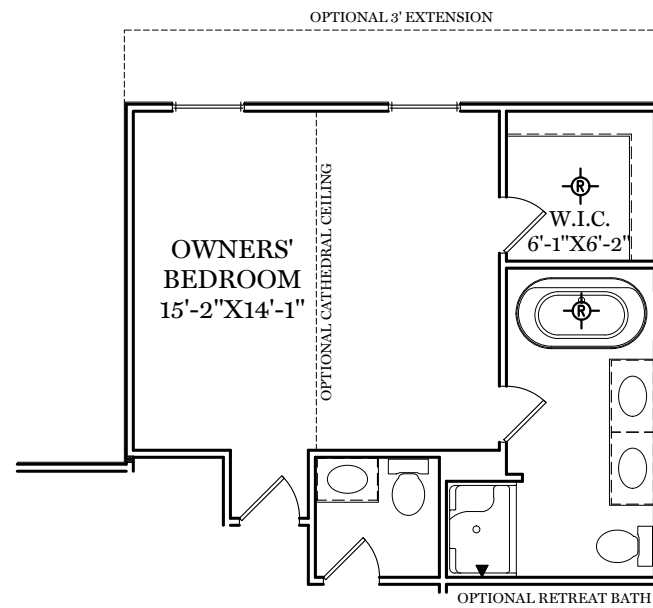

ALL IMAGES ARE FOR ARTISTIC PURPOSES ONLY AND MAY CONTAIN ADDITIONAL FEATURES OR DESIGN OPTIONS NOT AVAILABLE ON ALL HOME PLANS AND IN ALL NEIGHBORHOODS. ROOM SIZE DIMENSIONS AND SQUARE FOOTAGES ARE APPROXIMATE. CONTACT SALES AGENT FOR MORE INFORMATION. TERMS AND CONDITIONS APPLY. [HTTPS://EGSTOLTZFUSHOMES.COM/TERMS-AND-CONDITIONS/](https://EGSTOLTZFUSHOMES.COM/TERMS-AND-CONDITIONS/)