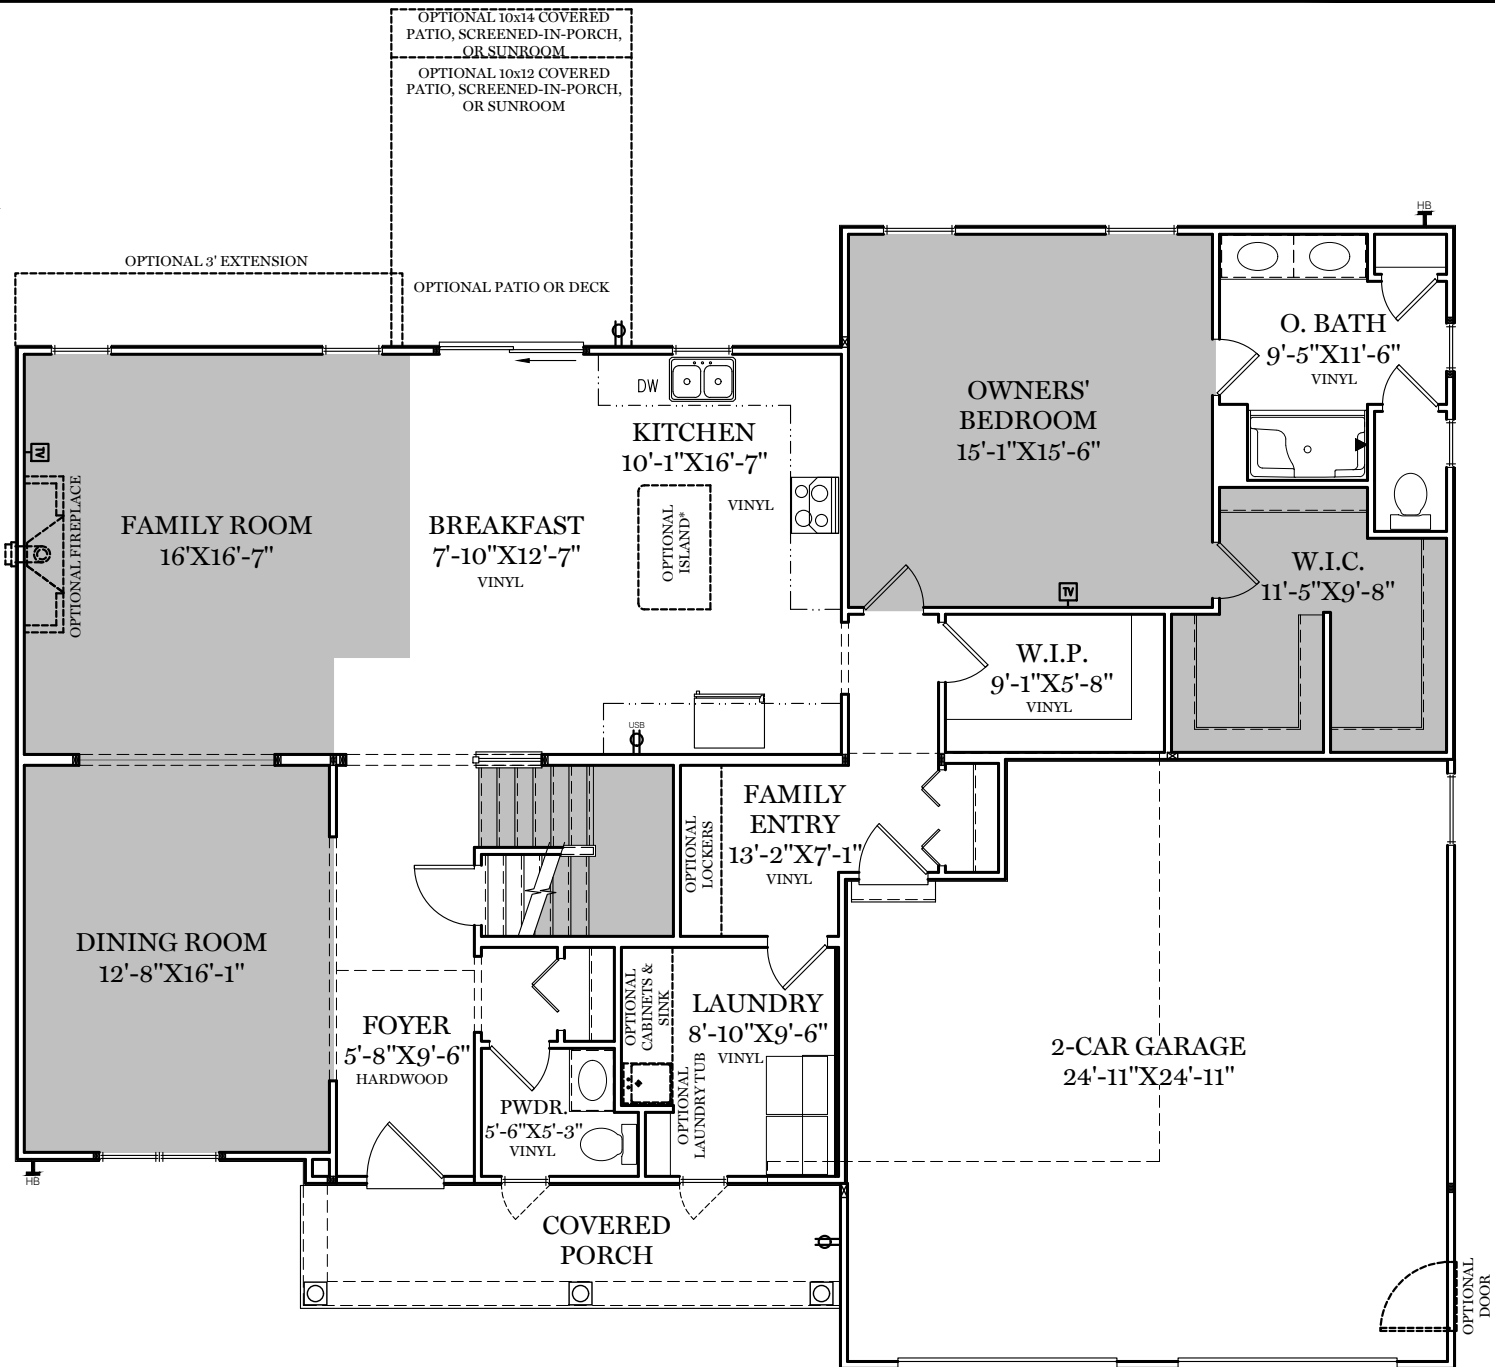

-  = CARPETED AREA
-  = EXTERIOR RECEPTACLE
-  = RECEPTACLE WITH USB
-  = EXTERIOR HOSE BIBB
-  = CABLE T.V. OUTLET W/ ELECTRICAL OUTLET

\*ISLAND INCLUDED IN SELECT COMMUNITIES AND WITH SELECT KITCHEN PACKAGE OPTIONS

\*\* TRADITIONAL FLOOR PLAN ONLY AVAILABLE IN SELECT COMMUNITIES

ALL IMAGES ARE FOR ARTISTIC PURPOSES ONLY AND MAY CONTAIN ADDITIONAL FEATURES OR DESIGN OPTIONS NOT AVAILABLE ON ALL HOME PLANS AND IN ALL NEIGHBORHOODS. ROOM SIZE DIMENSIONS AND SQUARE FOOTAGES ARE APPROXIMATE. CONTACT SALES AGENT FOR MORE INFORMATION. TERMS AND CONDITIONS APPLY. [HTTPS://EGStoltzfusHomes.com/terms-and-conditions/](https://EGStoltzfusHomes.com/terms-and-conditions/)