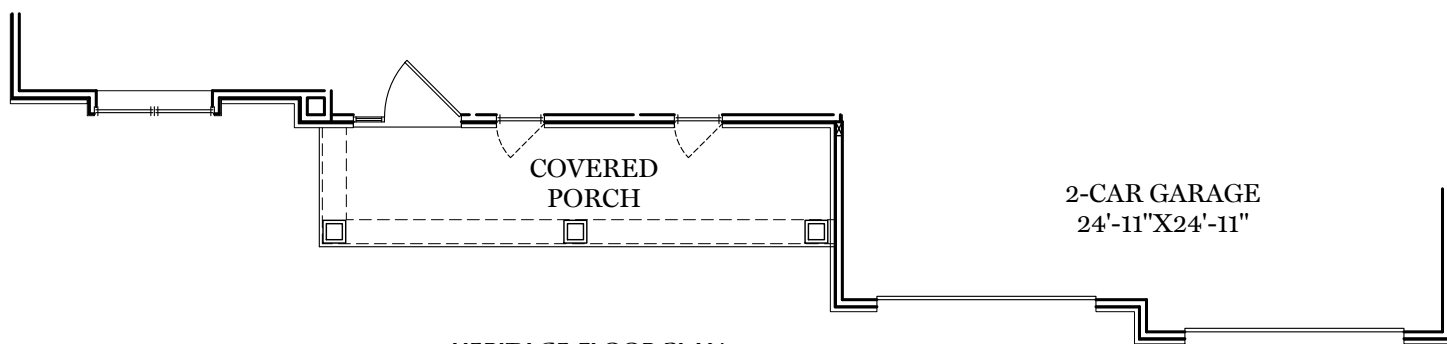

HERITAGE FLOOR PLAN

ALL IMAGES ARE FOR ARTISTIC PURPOSES ONLY AND MAY CONTAIN ADDITIONAL FEATURES OR DESIGN OPTIONS NOT AVAILABLE ON ALL HOME PLANS AND IN ALL NEIGHBORHOODS. ROOM SIZE DIMENSIONS AND SQUARE FOOTAGES ARE APPROXIMATE. CONTACT SALES AGENT FOR MORE INFORMATION. TERMS AND CONDITIONS APPLY. [HTTPS://EGSTOLTZFUSHOMES.COM/TERMS-AND-CONDITIONS/](https://egstoltzfushomes.com/terms-and-conditions/)

PDF LAST UPDATED 3/23/2022