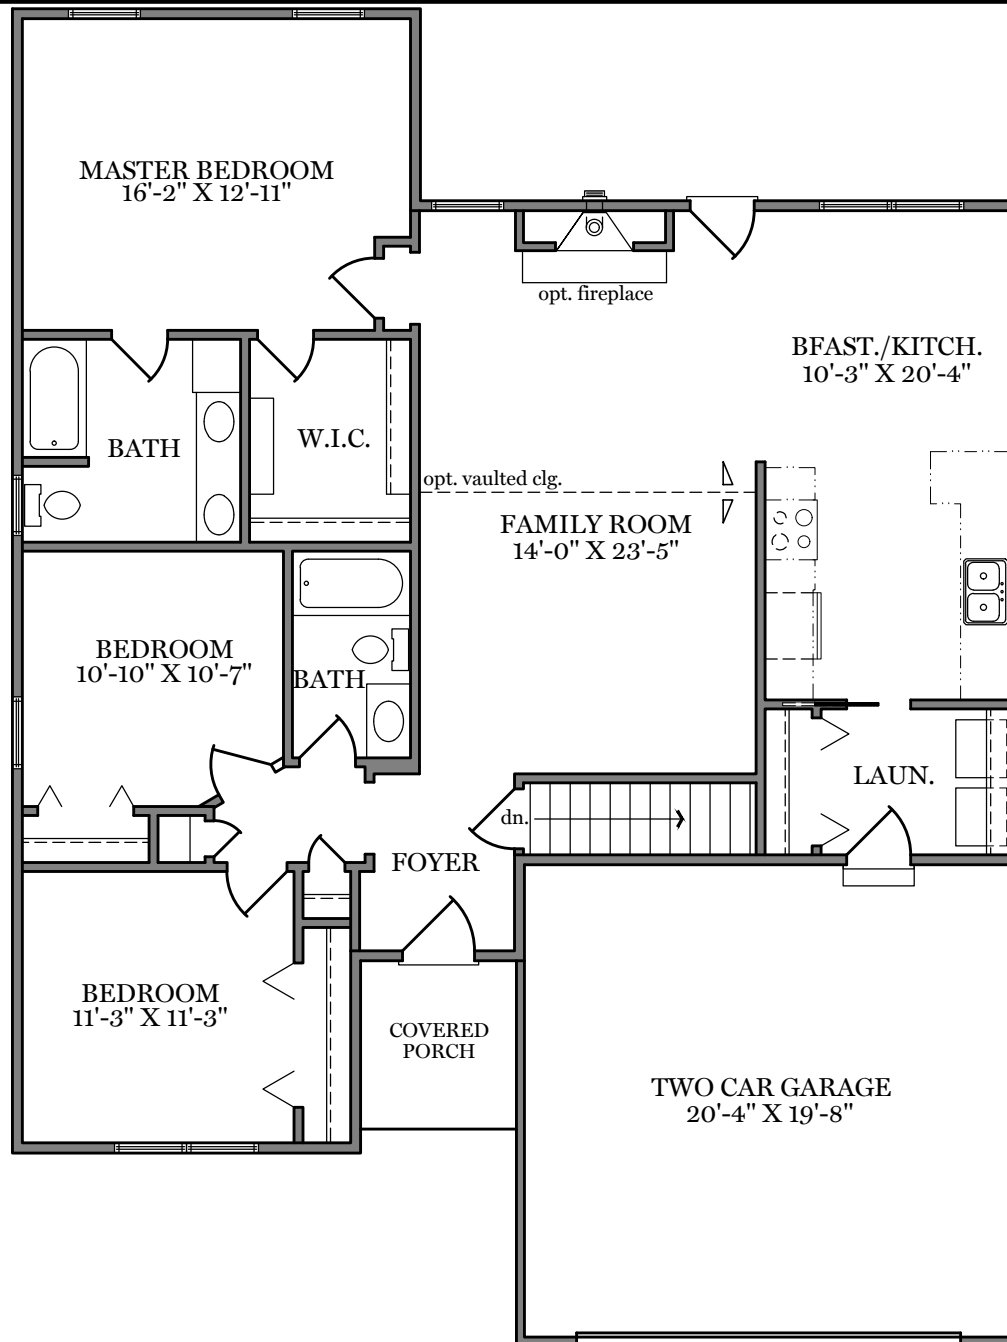

Eagles View

— First Floor Plan - 1,499 sf —
"ELMCREST"

ALL PRINTS ARE FOR ILLUSTRATION PURPOSES AND REPRESENT HOMES IN EAGLES VIEW. ROOM SIZES ARE APPROXIMATE. CONTACT SALES AGENT FOR MORE INFORMATION.

Eagles View

Traditional Elevation - 1,499 sf

"ELMCREST"

ALL PRINTS ARE FOR ILLUSTRATION
PURPOSES AND REPRESENT
HOMES IN EAGLES VIEW
ROOM SIZES ARE APPROXIMATE.
CONTACT SALES AGENT FOR
MORE INFORMATION

Eagles View

Classic Elevation - 1,499 sf

"ELMCREST"

ALL PRINTS ARE FOR ILLUSTRATION
PURPOSES AND REPRESENT
HOMES IN EAGLES VIEW
ROOM SIZES ARE APPROXIMATE.
CONTACT SALES AGENT FOR
MORE INFORMATION

Eagles View

American Elevation - 1,499 sf

"ELMCREST"

ALL PRINTS ARE FOR ILLUSTRATION
PURPOSES AND REPRESENT
HOMES IN EAGLES VIEW
ROOM SIZES ARE APPROXIMATE.
CONTACT SALES AGENT FOR
MORE INFORMATION

Eagles View

Heritage Elevation - 1,499 sf
"ELMCREST"

ALL PRINTS ARE FOR ILLUSTRATION
PURPOSES AND REPRESENT
HOMES IN EAGLES VIEW
ROOM SIZES ARE APPROXIMATE.
CONTACT SALES AGENT FOR
MORE INFORMATION