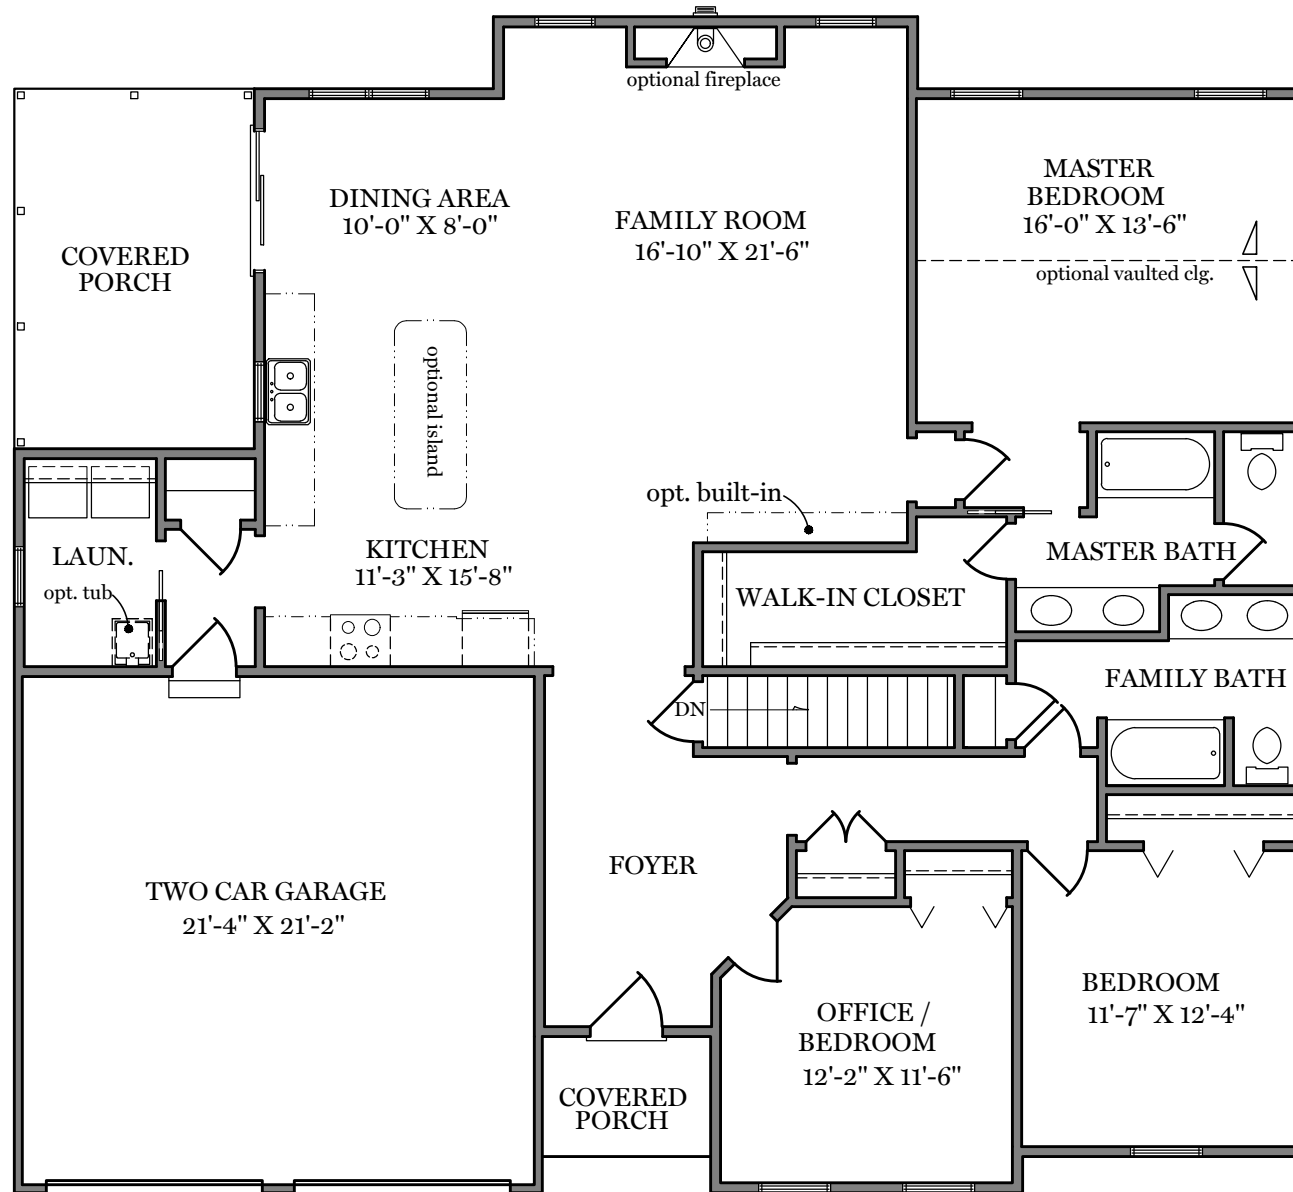

Eagles View

First Floor Plan - 1,855 sf
"MILTON"

ALL PRINTS ARE FOR ILLUSTRATION PURPOSES AND REPRESENT HOMES IN EAGLES VIEW. ROOM SIZES ARE APPROXIMATE. CONTACT SALES AGENT FOR MORE INFORMATION.

Eagles View

Traditional Elevation - 1,855 sf

"MILTON"

ALL PRINTS ARE FOR ILLUSTRATION
PURPOSES AND REPRESENT
HOMES IN EAGLES VIEW
ROOM SIZES ARE APPROXIMATE.
CONTACT SALES AGENT FOR
MORE INFORMATION

Eagles View

Classic Elevation - 1,855 sf

"MILTON"

ALL PRINTS ARE FOR ILLUSTRATION
PURPOSES AND REPRESENT
HOMES IN EAGLES VIEW
ROOM SIZES ARE APPROXIMATE.
CONTACT SALES AGENT FOR
MORE INFORMATION

Eagles View

American Elevation - 1,855 sf

"MILTON"

ALL PRINTS ARE FOR ILLUSTRATION
PURPOSES AND REPRESENT
HOMES IN EAGLES VIEW
ROOM SIZES ARE APPROXIMATE.
CONTACT SALES AGENT FOR
MORE INFORMATION

Eagles View

Heritage Elevation - 1,855 sf

"MILTON"

ALL PRINTS ARE FOR ILLUSTRATION
PURPOSES AND REPRESENT
HOMES IN EAGLES VIEW
ROOM SIZES ARE APPROXIMATE.
CONTACT SALES AGENT FOR
MORE INFORMATION