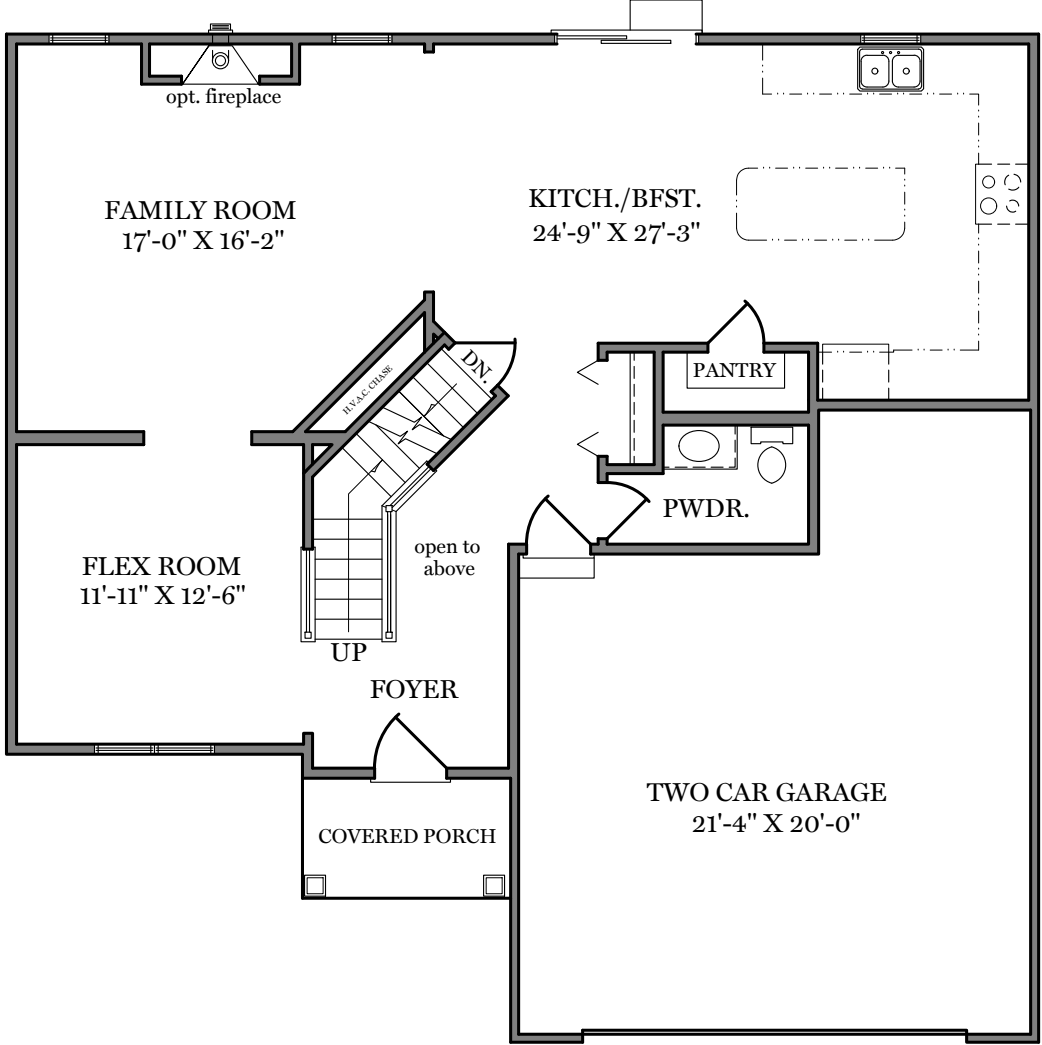

PARKVIEW AT WINDING HILLS

First Floor Plan - 1,117 sf
"DALTON HERITAGE"

ALL PRINTS ARE FOR ILLUSTRATION PURPOSES AND REPRESENT HOMES IN PARKVIEW. ROOM SIZES ARE APPROXIMATE. CONTACT SALES AGENT FOR MORE INFORMATION

PARKVIEW AT WINDING HILLS

Second Floor Plan - 1,318 sf

"DALTON HERITAGE"

ALL PRINTS ARE FOR ILLUSTRATION
PURPOSES AND REPRESENT
HOMES IN PARKVIEW.
ROOM SIZES ARE APPROXIMATE.
CONTACT SALES AGENT FOR
MORE INFORMATION

PARKVIEW AT WINDING HILLS

— Heritage Elevation - 2,435 sf —
"DALTON HERITAGE"

ALL PRINTS ARE FOR ILLUSTRATION
PURPOSES AND REPRESENT
HOMES IN PARKVIEW.
ROOM SIZES ARE APPROXIMATE.
CONTACT SALES AGENT FOR
MORE INFORMATION