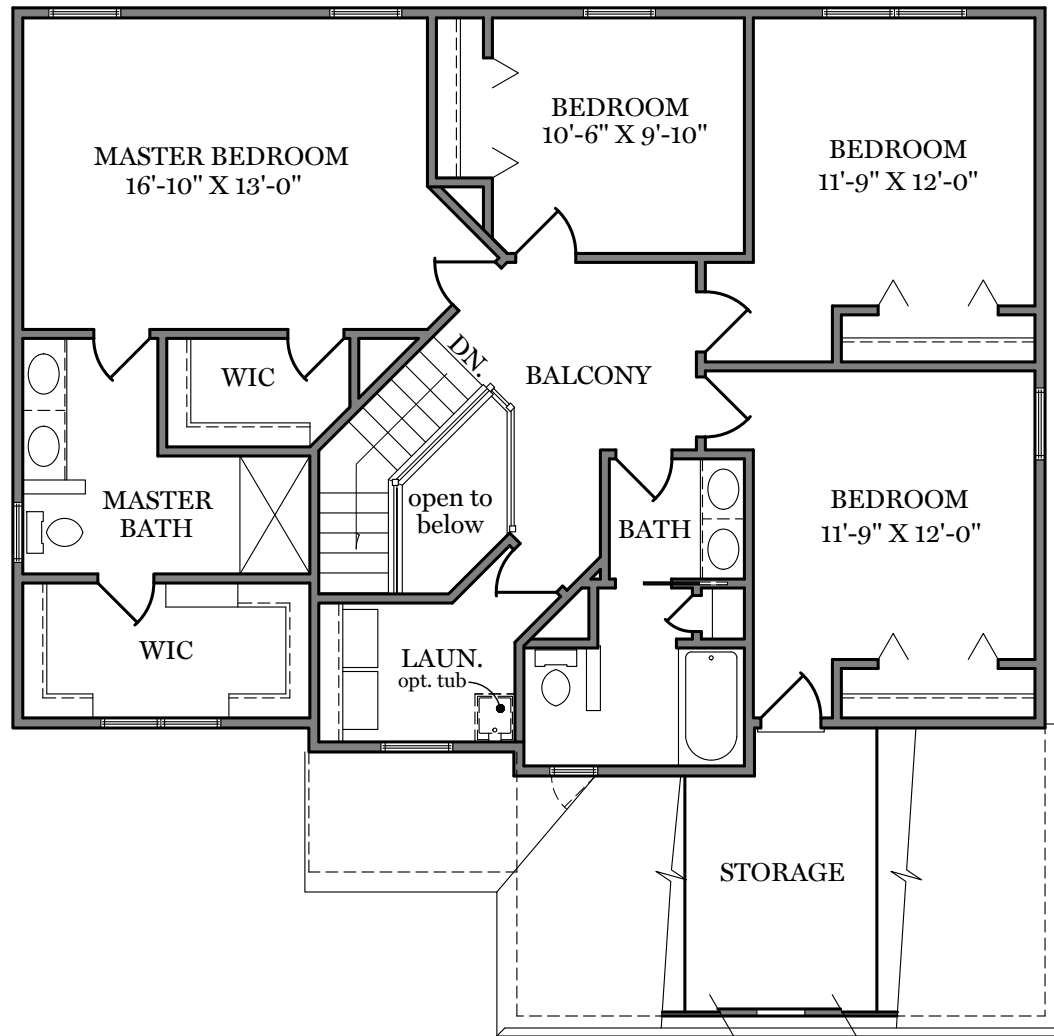

PARKVIEW AT WINDING HILLS

First Floor Plan - 1,117 sf
"DALTON HERITAGE"

ALL PRINTS ARE FOR ILLUSTRATION PURPOSES AND REPRESENT HOMES IN PARKVIEW. ROOM SIZES ARE APPROXIMATE. CONTACT SALES AGENT FOR MORE INFORMATION

PARKVIEW AT WINDING HILLS

Second Floor Plan - 1,318 sf

"DALTON HERITAGE"

ALL PRINTS ARE FOR ILLUSTRATION
PURPOSES AND REPRESENT
HOMES IN PARKVIEW.
ROOM SIZES ARE APPROXIMATE.
CONTACT SALES AGENT FOR
MORE INFORMATION

PARKVIEW AT WINDING HILLS

— Heritage Elevation - 2,435 sf —
"DALTON HERITAGE"

ALL PRINTS ARE FOR ILLUSTRATION
PURPOSES AND REPRESENT
HOMES IN PARKVIEW.
ROOM SIZES ARE APPROXIMATE.
CONTACT SALES AGENT FOR
MORE INFORMATION