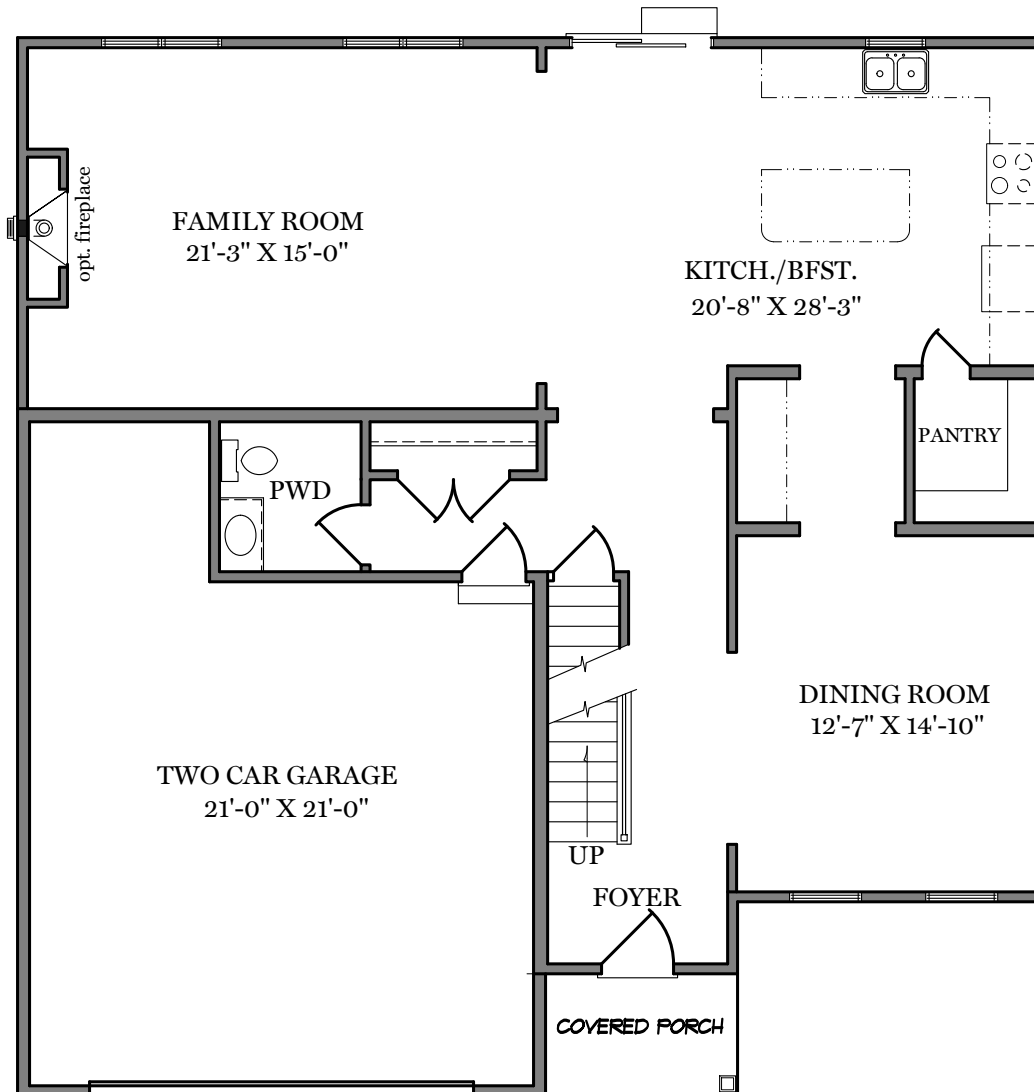

PARKVIEW AT WINDING HILLS

First Floor Plan - 1,233 sf
"CARLTON HERITAGE"

ALL PRINTS ARE FOR ILLUSTRATION
PURPOSES AND REPRESENT
HOMES IN PARKVIEW.
ROOM SIZES ARE APPROXIMATE.
CONTACT SALES AGENT FOR
MORE INFORMATION

PARKVIEW AT WINDING HILLS

Second Floor Plan - 1,313 sf
"CARLTON HERITAGE"

ALL PRINTS ARE FOR ILLUSTRATION
PURPOSES AND REPRESENT
HOMES IN PARKVIEW.
ROOM SIZES ARE APPROXIMATE.
CONTACT SALES AGENT FOR
MORE INFORMATION

PARKVIEW AT WINDING HILLS

Heritage Elevation - 2,546 sf
"CARLTON HERITAGE"

ALL PRINTS ARE FOR ILLUSTRATION
PURPOSES AND REPRESENT
HOMES IN PARKVIEW.
ROOM SIZES ARE APPROXIMATE.
CONTACT SALES AGENT FOR
MORE INFORMATION