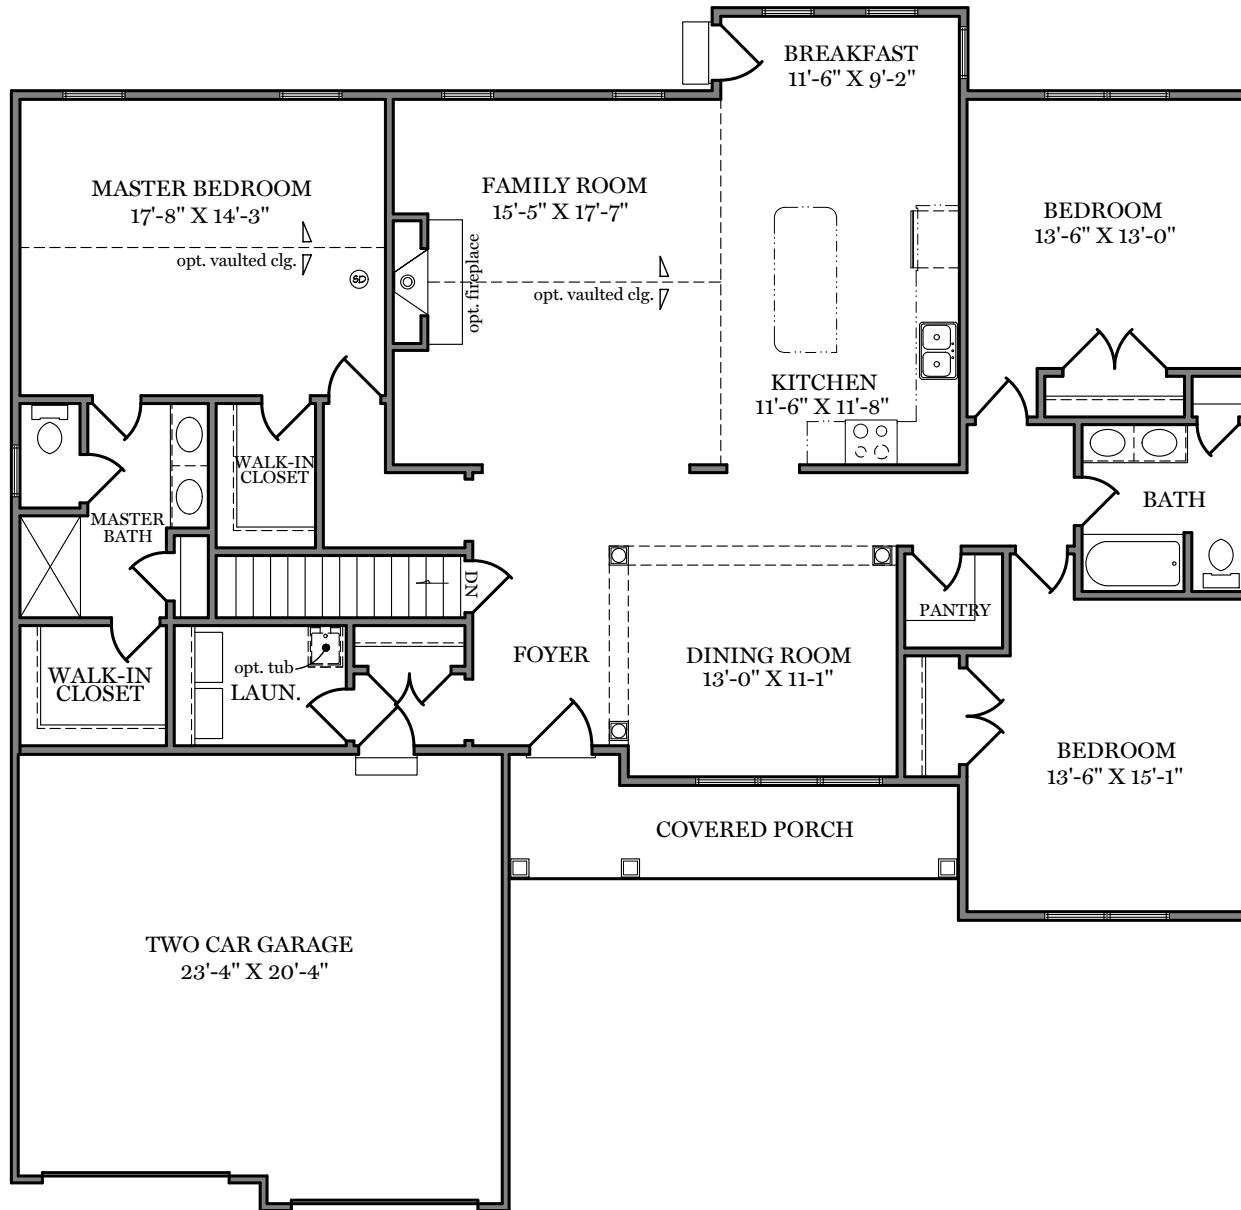

Highland Ridge

First Floor Plan - 2,108 sf
"BROOKFIELD"

ALL PRINTS ARE FOR ILLUSTRATION PURPOSES AND REPRESENT HOMES IN HIGHLAND RIDGE. ROOM SIZES ARE APPROXIMATE. CONTACT SALES AGENT FOR MORE INFORMATION.

Standard Elevation - 2,108 sf

"BROOKFIELD"

ALL PRINTS ARE FOR ILLUSTRATION
PURPOSES AND REPRESENT
HOMES IN HIGHLAND RIDGE
ROOM SIZES ARE APPROXIMATE.
CONTACT SALES AGENT FOR
MORE INFORMATION

American Elevation - 2,108 sf

"BROOKFIELD"

ALL PRINTS ARE FOR ILLUSTRATION
PURPOSES AND REPRESENT
HOMES IN HIGHLAND RIDGE
ROOM SIZES ARE APPROXIMATE.
CONTACT SALES AGENT FOR
MORE INFORMATION

Heritage Elevation - 2,108 sf
"BROOKFIELD"