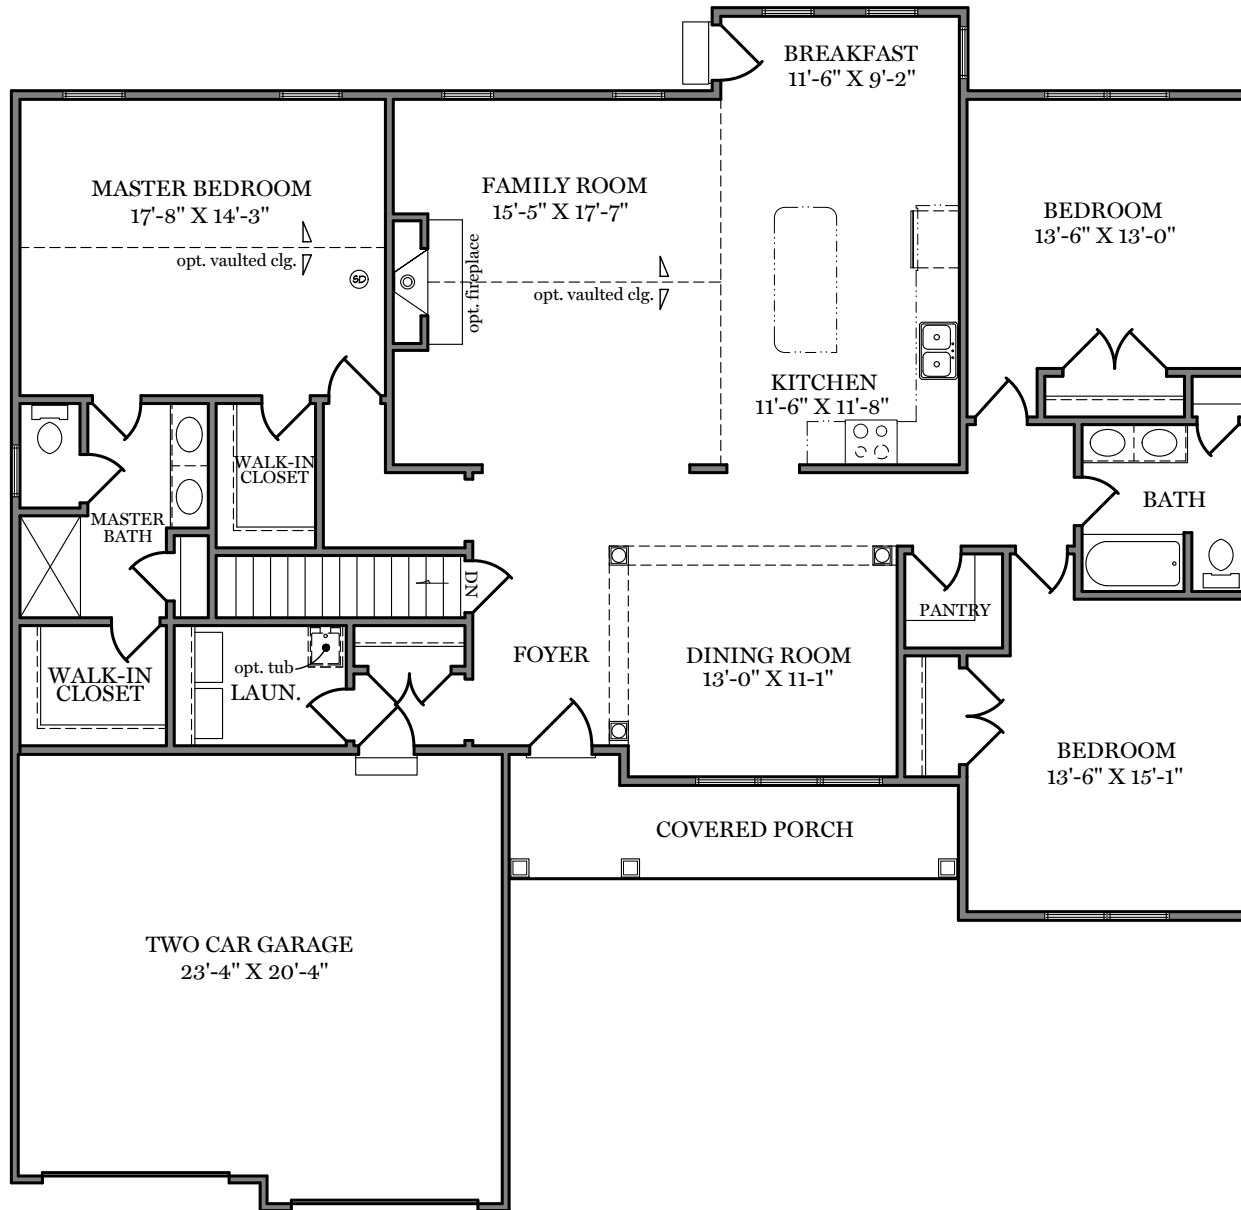

# Highland Ridge

First Floor Plan - 2,108 sf  
"BROOKFIELD"

ALL PRINTS ARE FOR ILLUSTRATION PURPOSES AND REPRESENT HOMES IN HIGHLAND RIDGE. ROOM SIZES ARE APPROXIMATE. CONTACT SALES AGENT FOR MORE INFORMATION.

Standard Elevation - 2,108 sf

"BROOKFIELD"

ALL PRINTS ARE FOR ILLUSTRATION  
PURPOSES AND REPRESENT  
HOMES IN HIGHLAND RIDGE  
ROOM SIZES ARE APPROXIMATE.  
CONTACT SALES AGENT FOR  
MORE INFORMATION

American Elevation - 2,108 sf  
"BROOKFIELD"

ALL PRINTS ARE FOR ILLUSTRATION  
PURPOSES AND REPRESENT  
HOMES IN HIGHLAND RIDGE  
ROOM SIZES ARE APPROXIMATE.  
CONTACT SALES AGENT FOR  
MORE INFORMATION

Heritage Elevation - 2,108 sf  
"BROOKFIELD"