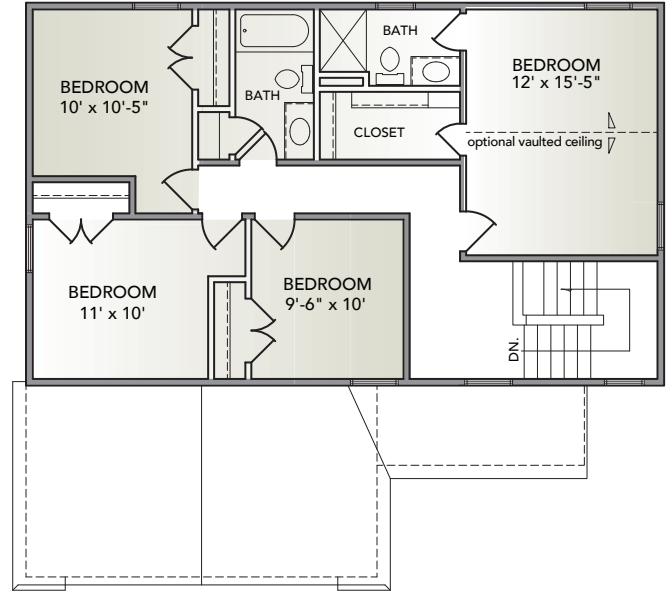

# Ashford

4 BEDS | 2 1/2 BATHS | 2-CAR GARAGE | 1,732 SQ. FEET | TWO STORY

AMERICAN

CLASSIC

HERITAGE

- Open floorplan with large family room and eat-in kitchen
- Covered front porch
- Owner's entry with easy access to laundry and powder room
- Master suite with private bath and walk-in closet

Information presented is for illustrative purposes only. Room dimensions and details may vary based on options and elevation selected. Not all features are shown. Please ask a New Home Sales Specialist for complete information. EGStoltzfus reserves the right to make changes without notice. Copyright ©2020 EGStoltzfus Homes.

HIGHLAND RIDGE at Winding Hills

EGStoltzfus Neighborhood Homes | [www.egstoltzfus.com](http://www.egstoltzfus.com)

FIRST FLOOR

SECOND FLOOR

BASEMENT

Information presented is for illustrative purposes only. Room dimensions and details may vary based on options and elevation selected. Not all features are shown. Please ask a New Home Sales Specialist for complete information. EGStoltzfus reserves the right to make changes without notice. Copyright ©2020 EGStoltzfus Homes.