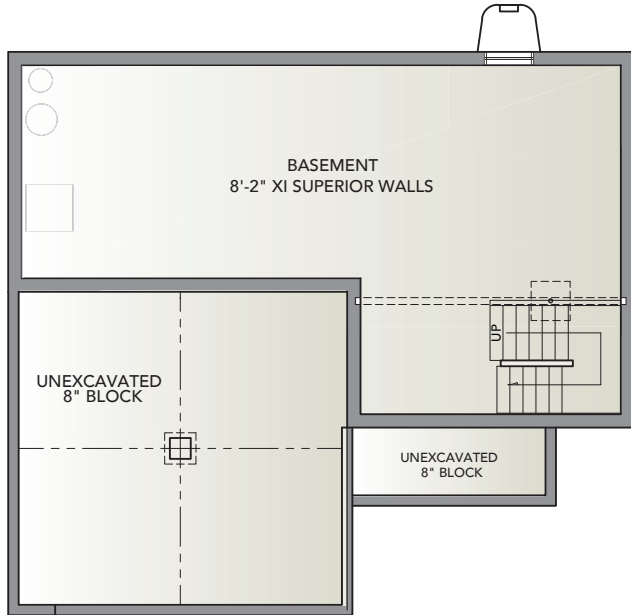

# Ashford

4 BEDS | 2 1/2 BATHS | 2-CAR GARAGE | 1,732 SQ. FEET | TWO STORY

AMERICAN

CLASSIC

HERITAGE

- Open floorplan with large family room and eat-in kitchen
- Covered front porch
- Owner's entry with easy access to laundry and powder room
- Master suite with private bath and walk-in closet

HIGHLAND RIDGE at Winding Hills

EGStoltzfus Neighborhood Homes | [www.egstoltzfus.com](http://www.egstoltzfus.com)

FIRST FLOOR

SECOND FLOOR

BASEMENT

Information presented is for illustrative purposes only. Room dimensions and details may vary based on options and elevation selected. Not all features are shown. Please ask a New Home Sales Specialist for complete information. EGStoltzfus reserves the right to make changes without notice. Copyright ©2020 EGStoltzfus Homes.