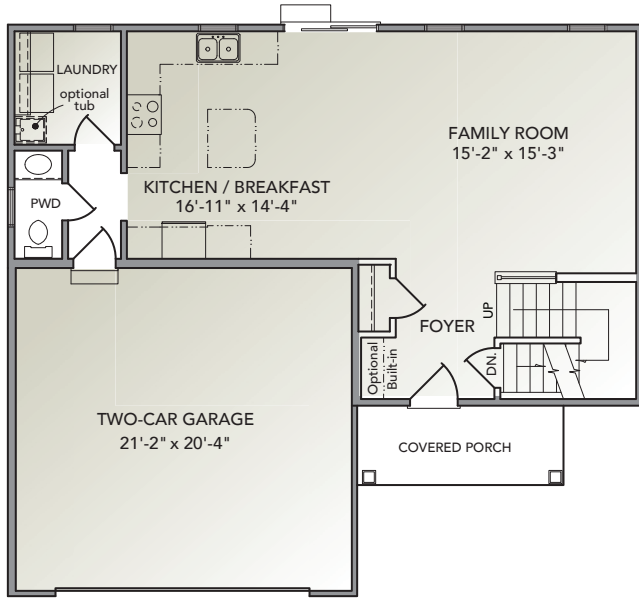

FIRST FLOOR