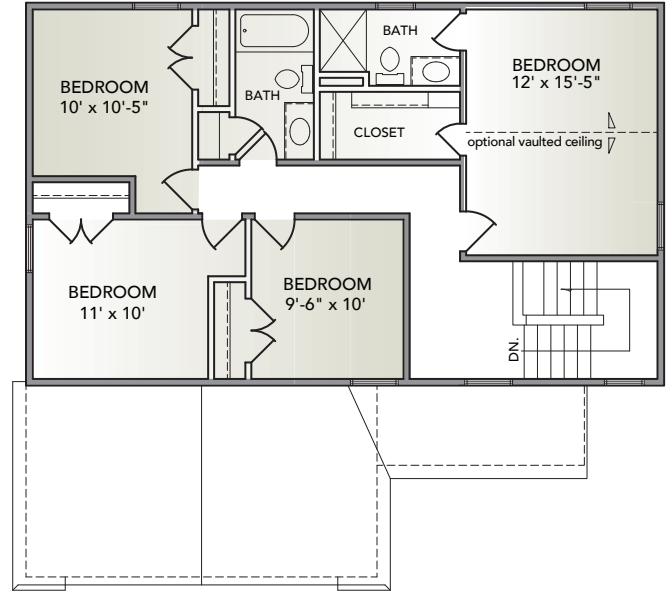

Ashford

AMERICAN

STANDARD

HERITAGE

- Open floorplan with large family room and eat-in kitchen
- Covered front porch
- Owner's entry with easy access to laundry and powder room
- Master suite with private bath and walk-in closet

HIGHLAND RIDGE at Winding Hills

EGStoltzfus Neighborhood Homes | www.egstoltzfus.com

4 BEDS | 2 1/2 BATHS | 2-CAR GARAGE | 1,732 SQ. FEET | TWO STORY

FIRST FLOOR

SECOND FLOOR

BASEMENT

Information presented is for illustrative purposes only. Room dimensions and details may vary based on options and elevation selected. Not all features are shown. Please ask a New Home Sales Specialist for complete information. EGStoltzfus reserves the right to make changes without notice. Copyright ©2020 EGStoltzfus Homes.