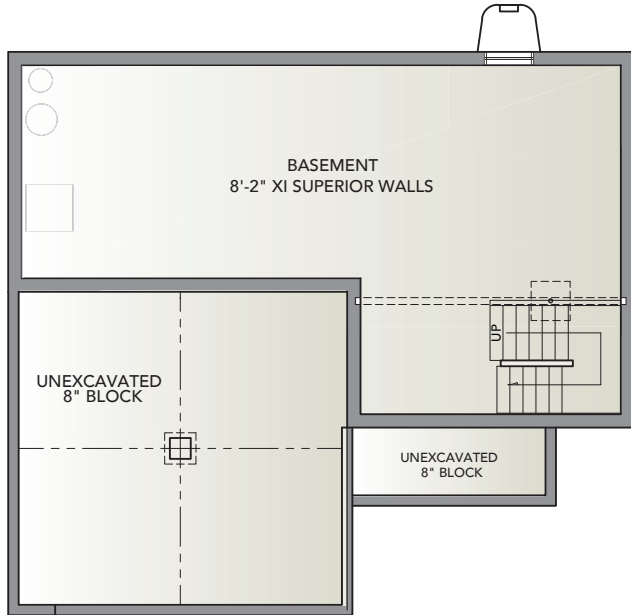

Ashford

AMERICAN

STANDARD

HERITAGE

- Open floorplan with large family room and eat-in kitchen
- Covered front porch
- Owner's entry with easy access to laundry and powder room
- Master suite with private bath and walk-in closet

HIGHLAND RIDGE at Winding Hills

EGStoltzfus Neighborhood Homes | www.egstoltzfus.com

4 BEDS | 2 1/2 BATHS | 2-CAR GARAGE | 1,732 SQ. FEET | TWO STORY

FIRST FLOOR

SECOND FLOOR

BASEMENT

Information presented is for illustrative purposes only. Room dimensions and details may vary based on options and elevation selected. Not all features are shown. Please ask a New Home Sales Specialist for complete information. EGStoltzfus reserves the right to make changes without notice. Copyright ©2020 EGStoltzfus Homes.