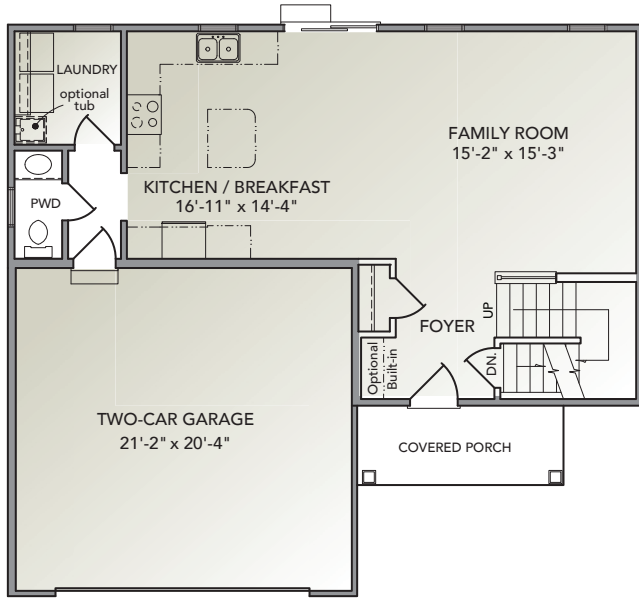

Ashford

AMERICAN

STANDARD

HERITAGE

- Open floorplan with large family room and eat-in kitchen
- Covered front porch
- Owner's entry with easy access to laundry and powder room
- Master suite with private bath and walk-in closet

Information presented is for illustrative purposes only. Room dimensions and details may vary based on options and elevation selected. Not all features are shown. Please ask a New Home Sales Specialist for complete information. EGStoltzfus reserves the right to make changes without notice. Copyright ©2020 EGStoltzfus Homes.

HIGHLAND RIDGE at Winding Hills

EGStoltzfus Neighborhood Homes | www.egstoltzfus.com

4 BEDS | 2 1/2 BATHS | 2-CAR GARAGE | 1,732 SQ. FEET | TWO STORY

FIRST FLOOR

SECOND FLOOR

BASEMENT

Information presented is for illustrative purposes only. Room dimensions and details may vary based on options and elevation selected. Not all features are shown. Please ask a New Home Sales Specialist for complete information. EGStoltzfus reserves the right to make changes without notice. Copyright ©2020 EGStoltzfus Homes.