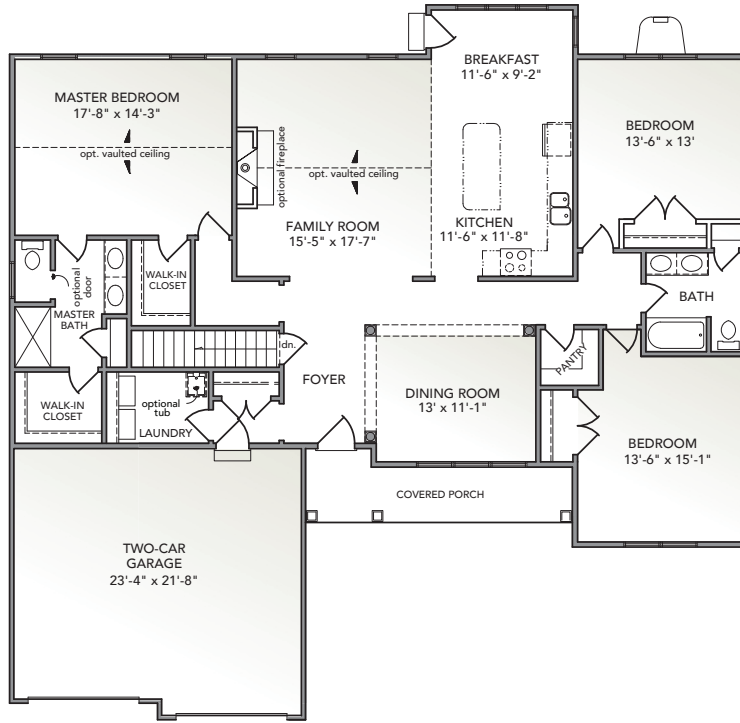

Brookfield

AMERICAN

CLASSIC

HERITAGE

- Open single-story floorplan with formal dining room and eat-in kitchen
- Spacious family room
- Owner's entry with easy access to laundry room and main foyer
- Pantry room near kitchen
- Spacious master suite with 2 walk-in closets
- Owner's wing and guest wing on separate ends of home

Information presented is for illustrative purposes only. Room dimensions and details may vary based on options and elevation selected. Not all features are shown. Please ask a New Home Sales Specialist for complete information. EGStoltzfus reserves the right to make changes without notice. Copyright ©2020 EGStoltzfus Homes.

HIGHLAND RIDGE at Winding Hills

EGStoltzfus Neighborhood Homes | www.egstoltzfus.com

3 BEDS | 2 BATHS | 2-CAR GARAGE | 2,108 SQ FEET | ONE STORY

FIRST FLOOR

BASEMENT

Information presented is for illustrative purposes only. Room dimensions and details may vary based on options and elevation selected. Not all features are shown. Please ask a New Home Sales Specialist for complete information. EGStoltzfus reserves the right to make changes without notice. Copyright ©2020 EGStoltzfus Homes.