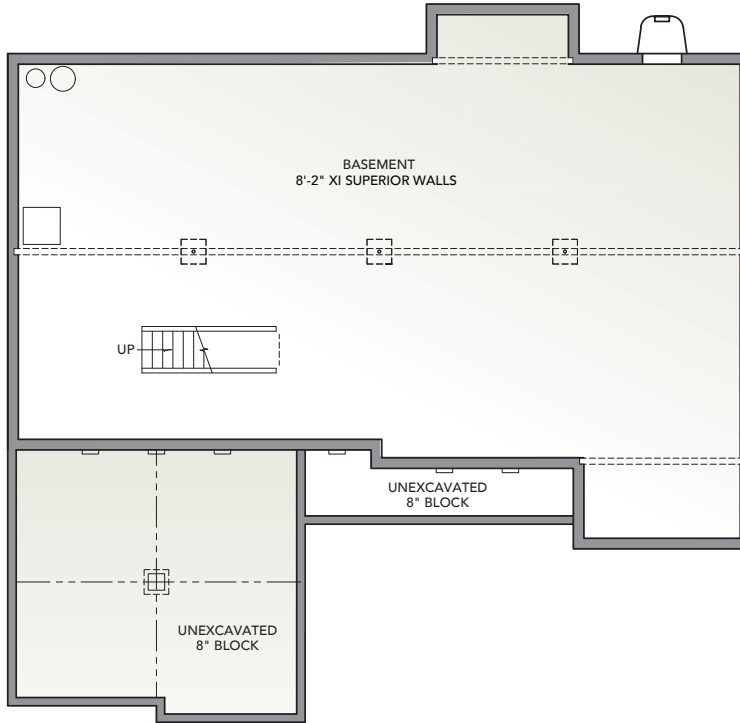

Brookfield

AMERICAN

CLASSIC

HERITAGE

- Open single-story floorplan with formal dining room and eat-in kitchen
- Spacious family room
- Owner's entry with easy access to laundry room and main foyer
- Pantry room near kitchen
- Spacious master suite with 2 walk-in closets
- Owner's wing and guest wing on separate ends of home

HIGHLAND RIDGE at Winding Hills

EGStoltzfus Neighborhood Homes | www.egstoltzfus.com

3 BEDS | 2 BATHS | 2-CAR GARAGE | 2,108 SQ FEET | ONE STORY

FIRST FLOOR

BASEMENT

Information presented is for illustrative purposes only. Room dimensions and details may vary based on options and elevation selected. Not all features are shown. Please ask a New Home Sales Specialist for complete information. EGStoltzfus reserves the right to make changes without notice. Copyright ©2020 EGStoltzfus Homes.