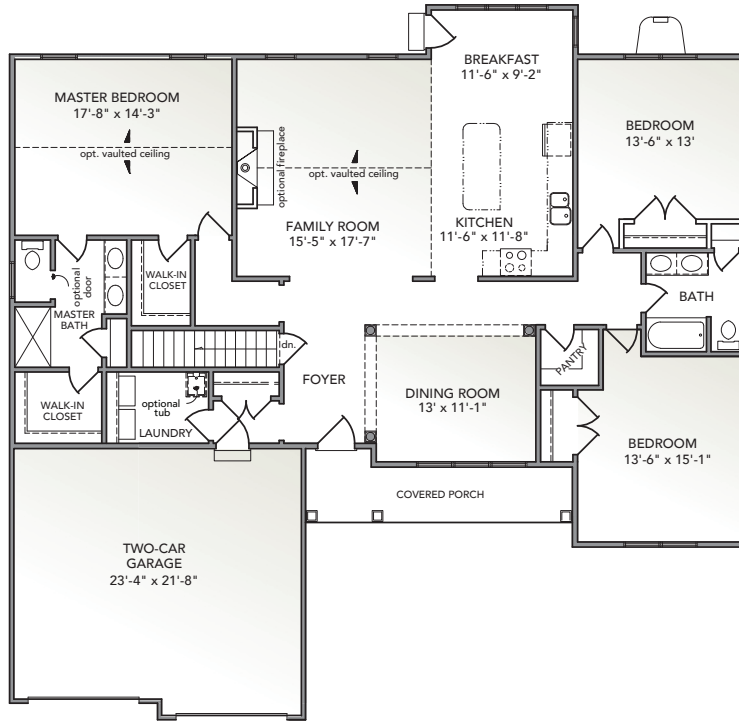

Brookfield

AMERICAN

STANDARD

HERITAGE

- Open single-story floorplan with formal dining room and eat-in kitchen
- Spacious family room
- Owner's entry with easy access to laundry room and main foyer
- Pantry room near kitchen
- Spacious master suite with 2 walk-in closets
- Owner's wing and guest wing on separate ends of home

Information presented is for illustrative purposes only. Room dimensions and details may vary based on options and elevation selected. Not all features are shown. Please ask a New Home Sales Specialist for complete information. EGStoltzfus reserves the right to make changes without notice. Copyright ©2020 EGStoltzfus Homes.

FIRST FLOOR

BASEMENT

Information presented is for illustrative purposes only. Room dimensions and details may vary based on options and elevation selected. Not all features are shown. Please ask a New Home Sales Specialist for complete information. EGStoltzfus reserves the right to make changes without notice. Copyright ©2020 EGStoltzfus Homes.