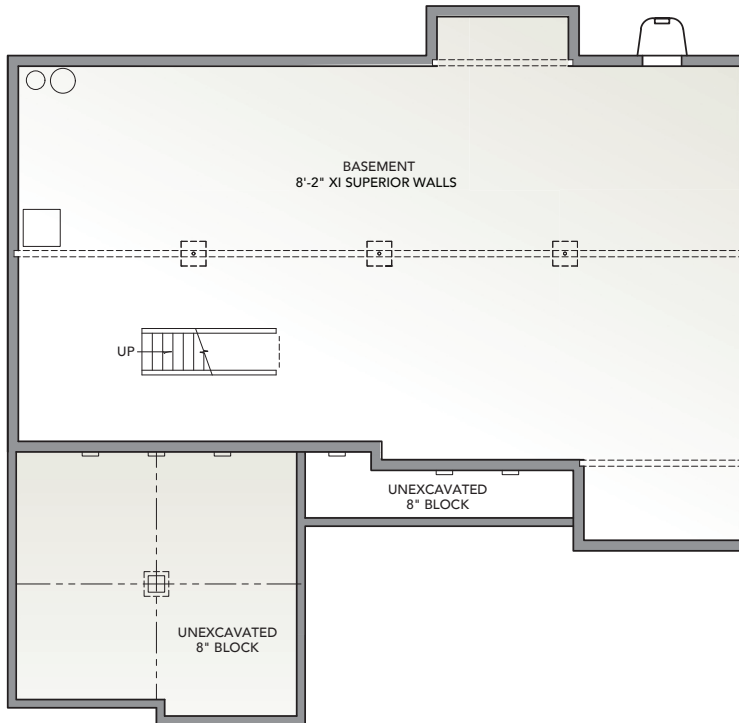

BASEMENT

Information presented is for illustrative purposes only. Room dimensions and details may vary based on options and elevation selected. Not all features are shown. Please ask a New Home Sales Specialist for complete information. EGStoltzfus reserves the right to make changes without notice. Copyright ©2020 EGStoltzfus Homes.