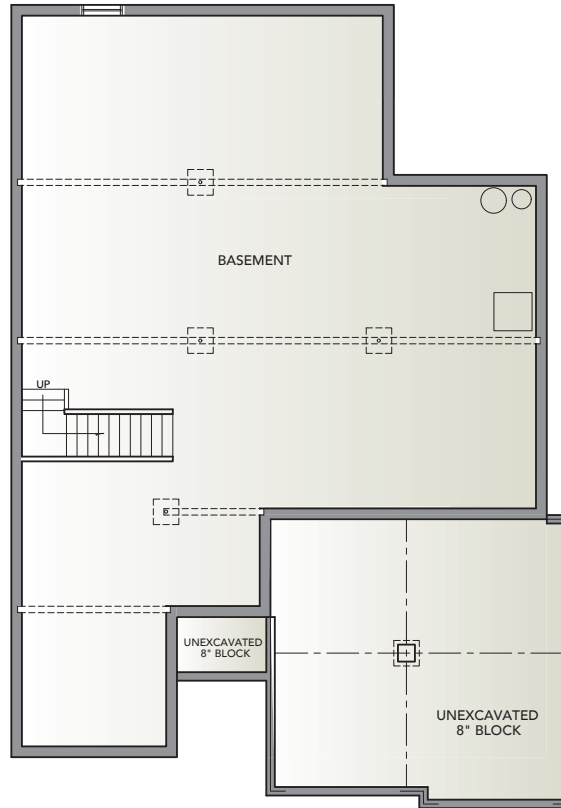

# Heatherwood

HERITAGE

- Open single-story floorplan with large dining area and eat-in kitchen
- Owner's entry with easy access to laundry room
- Large family room
- Third bedroom/den off kitchen/dining area
- Spacious master suite with large walk-in closet

FIRST FLOOR

BASEMENT

Information presented is for illustrative purposes only. Room dimensions and details may vary based on options and elevation selected. Not all features are shown. Please ask a New Home Sales Specialist for complete information. EGStoltzfus reserves the right to make changes without notice. Copyright ©2020 EGStoltzfus Homes.