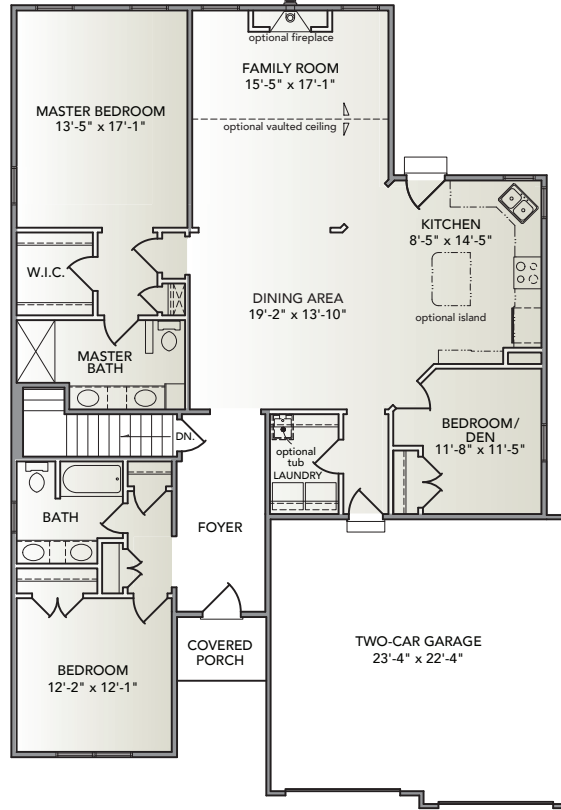

# Heatherwood

HERITAGE

- Open single-story floorplan with large dining area and eat-in kitchen
- Owner's entry with easy access to laundry room
- Large family room
- Third bedroom/den off kitchen/dining area
- Spacious master suite with large walk-in closet

STANDARD

AMERICAN

HERITAGE

Information presented is for illustrative purposes only. Room dimensions and details may vary based on options and elevation selected. Not all features are shown. Please ask a New Home Sales Specialist for complete information. EGStoltzfus reserves the right to make changes without notice. Copyright ©2020 EGStoltzfus Homes.

FIRST FLOOR

BASEMENT

Information presented is for illustrative purposes only. Room dimensions and details may vary based on options and elevation selected. Not all features are shown. Please ask a New Home Sales Specialist for complete information. EGStoltzfus reserves the right to make changes without notice. Copyright ©2020 EGStoltzfus Homes.