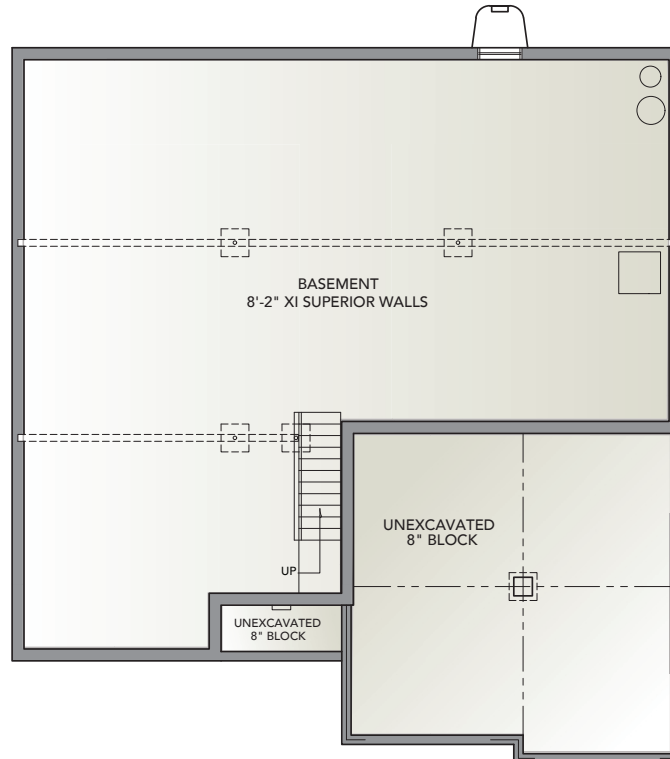

HERITAGE

Linden

3 BEDS | 2 BATHS | 2-CAR GARAGE | 1,684 SQ FEET | ONE STORY

- Open single-story floorplan with large family room and eat-in kitchen
- Covered front porch
- Owner's entry with easy access to laundry room and coat closet
- Spacious master suite with walk-in closet
- Master suite on opposite end of home from other 2 bedrooms

HIGHLAND RIDGE at Winding Hills

EGStoltzfus Neighborhood Homes | www.egstoltzfus.com

FIRST FLOOR

BASEMENT

Information presented is for illustrative purposes only. Room dimensions and details may vary based on options and elevation selected. Not all features are shown. Please ask a New Home Sales Specialist for complete information. EGStoltzfus reserves the right to make changes without notice. Copyright ©2020 EGStoltzfus Homes.