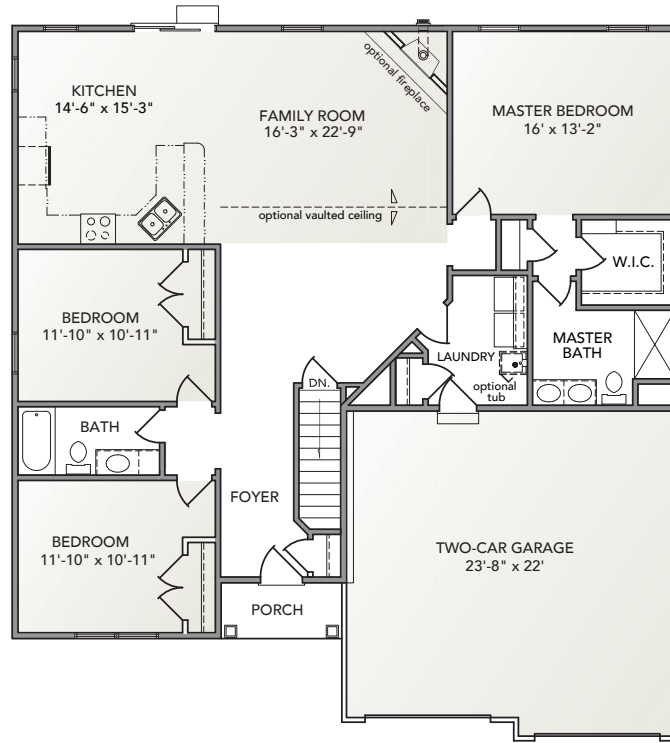

FIRST FLOOR