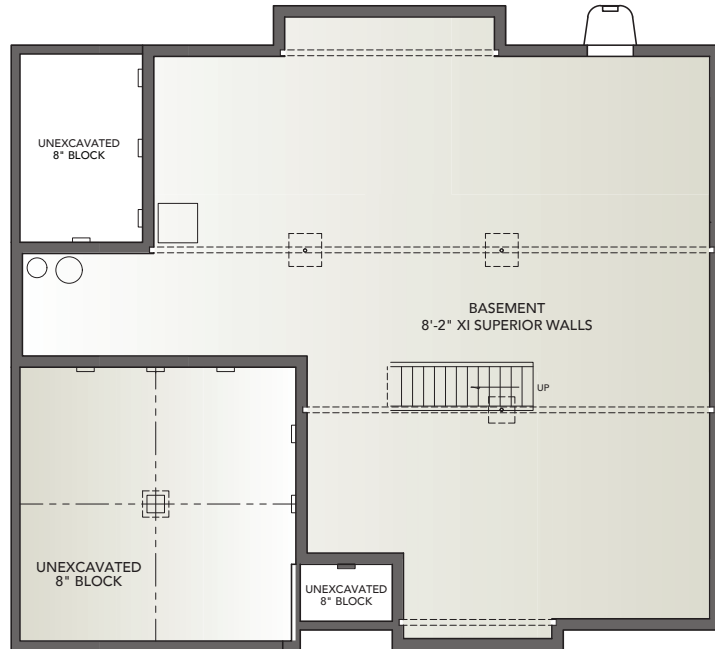

AMERICAN

CLASSIC

HERITAGE

- Open single-story floorplan with dining area and eat-in kitchen
- Owner's entry with easy access to laundry room and kitchen
- Third bedroom or office space near front of home
- Spacious family room
- Hardwood flooring throughout main living space
- Covered porch off dining area

HIGHLAND RIDGE at Winding Hills

EGStoltzfus Neighborhood Homes | www.egstoltzfus.com

Milton

3 BEDS | 2 BATHS | 2-CAR GARAGE | 1,855 SQ FEET | ONE STORY

FIRST FLOOR

BASEMENT

Information presented is for illustrative purposes only. Room dimensions and details may vary based on options and elevation selected. Not all features are shown. Please ask a New Home Sales Specialist for complete information. EGStoltzfus reserves the right to make changes without notice. Copyright ©2020 EGStoltzfus Homes.