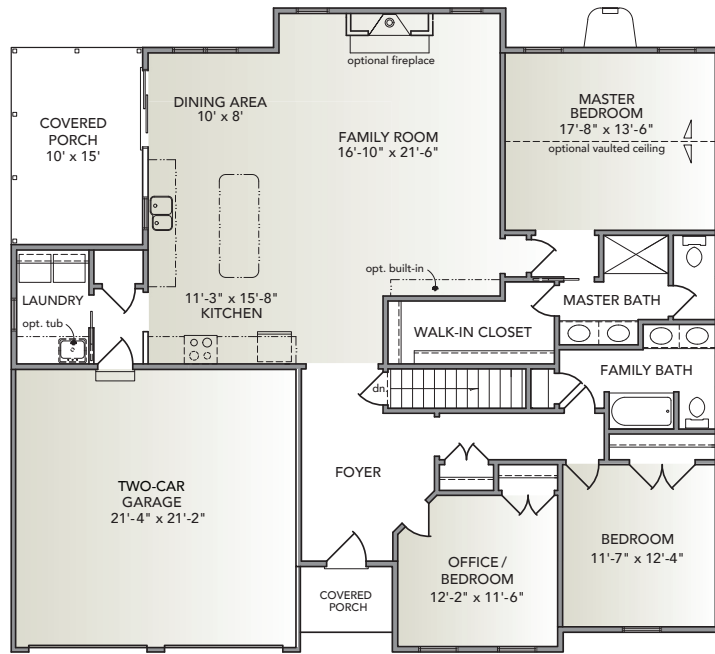

AMERICAN

CLASSIC

HERITAGE

- Open single-story floorplan with dining area and eat-in kitchen
- Owner's entry with easy access to laundry room and kitchen
- Third bedroom or office space near front of home
- Spacious family room
- Hardwood flooring throughout main living space
- Covered porch off dining area

Information presented is for illustrative purposes only. Room dimensions and details may vary based on options and elevation selected. Not all features are shown. Please ask a New Home Sales Specialist for complete information. EGStoltzfus reserves the right to make changes without notice. Copyright ©2020 EGStoltzfus Homes.

HIGHLAND RIDGE at Winding Hills

EGStoltzfus Neighborhood Homes | www.egstoltzfus.com

Milton

3 BEDS | 2 BATHS | 2-CAR GARAGE | 1,855 SQ FEET | ONE STORY

FIRST FLOOR

BASEMENT

Information presented is for illustrative purposes only. Room dimensions and details may vary based on options and elevation selected. Not all features are shown. Please ask a New Home Sales Specialist for complete information. EGStoltzfus reserves the right to make changes without notice. Copyright ©2020 EGStoltzfus Homes.