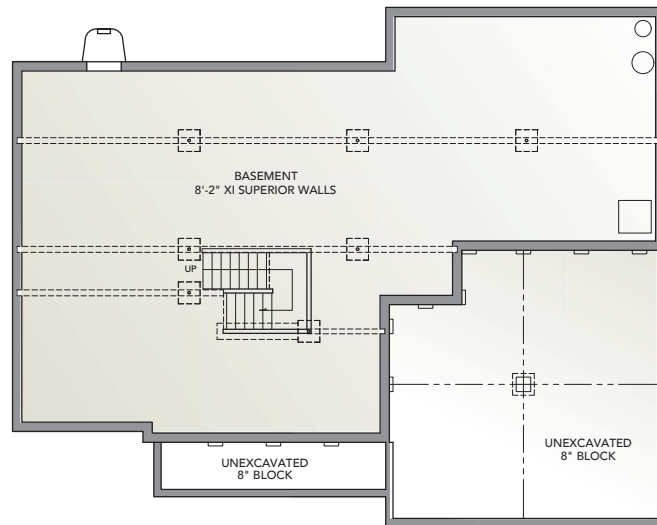

# Windsor

4 BEDS | 3 1/2 BATHS | 2-CAR GARAGE | 3,164 SQ FEET | TWO STORY

- Open floorplan with formal dining room and eat-in kitchen
- First-floor master suite with 2-person walk-in closet and private bath
- Owner's entry with easy access to drop zone/mudroom, laundry and pantry
- Switch back staircase facing family room
- Jack & Jill bath for 2 spare bedrooms upstairs
- Bonus second-floor media room/flex space
- Second-floor guest suite with private bathroom and walk-in closet
- Large covered front porch

HIGHLAND RIDGE at Winding Hills

EGStoltzfus Neighborhood Homes | [www.egstoltzfus.com](http://www.egstoltzfus.com)

FIRST FLOOR

SECOND FLOOR

BASEMENT

Information presented is for illustrative purposes only. Room dimensions and details may vary based on options and elevation selected. Not all features are shown. Please ask a New Home Sales Specialist for complete information. EGStoltzfus reserves the right to make changes without notice. Copyright ©2020 EGStoltzfus Homes.