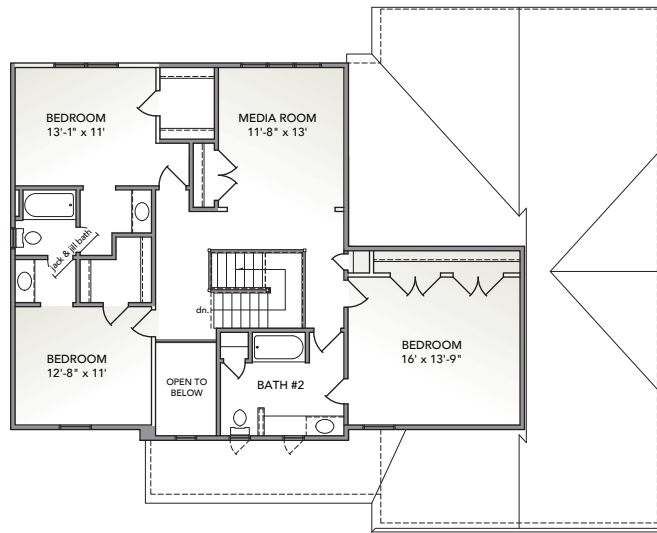

SECOND FLOOR