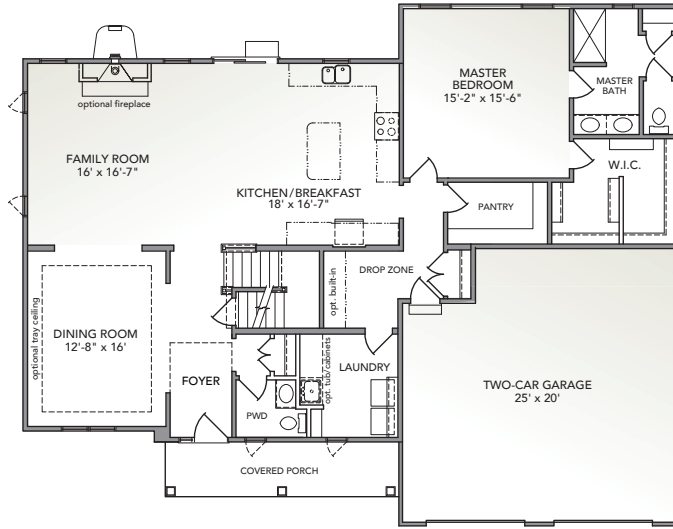

FIRST FLOOR