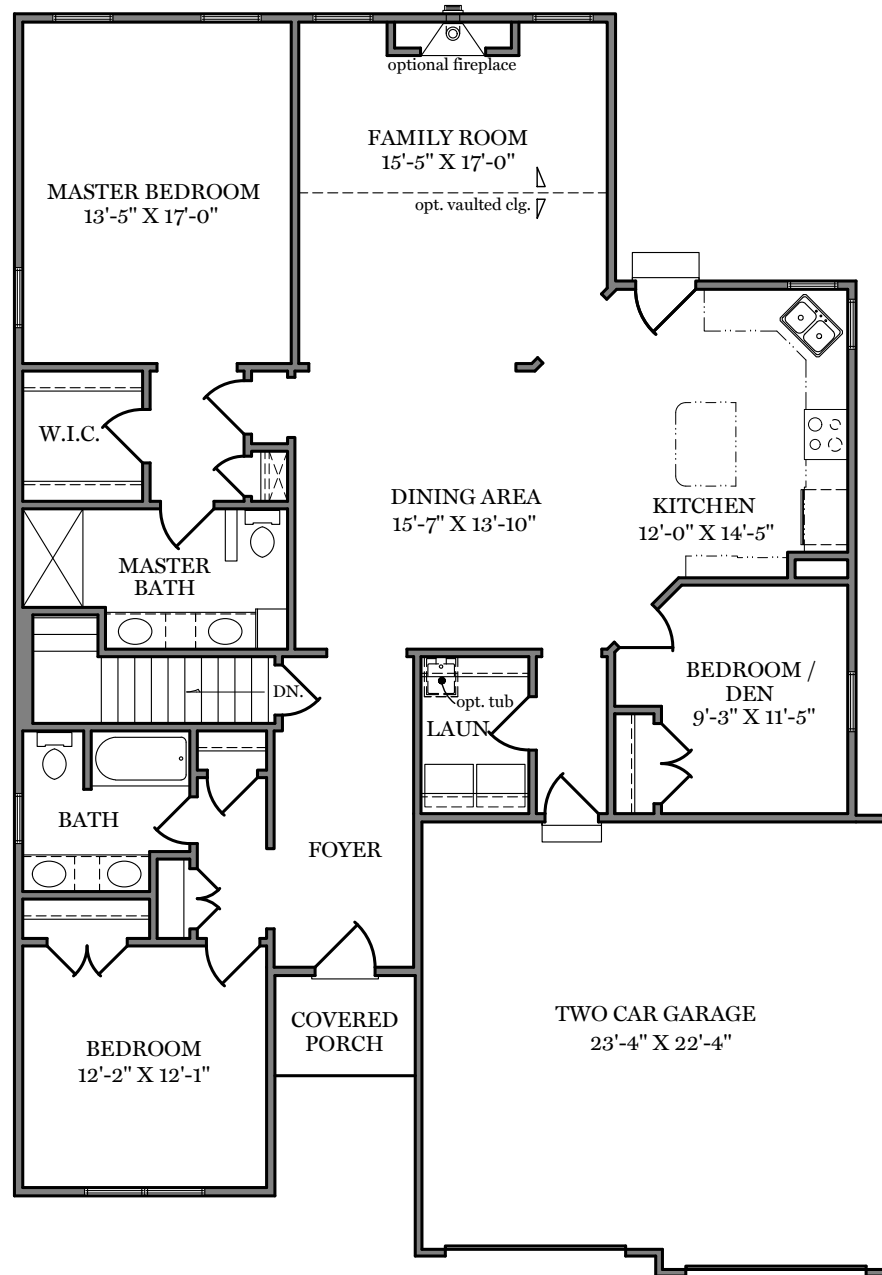

Highland Ridge

First Floor Plan - 1,833 sf
"HEATHERWOOD"

ALL PRINTS ARE FOR ILLUSTRATION PURPOSES AND REPRESENT HOMES IN HIGHLAND RIDGE. ROOM SIZES ARE APPROXIMATE. CONTACT SALES AGENT FOR MORE INFORMATION.

Standard Elevation - 1,833 sf

"HEATHERWOOD"

ALL PRINTS ARE FOR ILLUSTRATION
PURPOSES AND REPRESENT
HOMES IN HIGHLAND RIDGE
ROOM SIZES ARE APPROXIMATE.
CONTACT SALES AGENT FOR
MORE INFORMATION

American Elevation - 1,833 sf

"HEATHERWOOD"

ALL PRINTS ARE FOR ILLUSTRATION
PURPOSES AND REPRESENT
HOMES IN HIGHLAND RIDGE
ROOM SIZES ARE APPROXIMATE.
CONTACT SALES AGENT FOR
MORE INFORMATION

— Heritage Elevation - 1,833 sf —
"HEATHERWOOD"