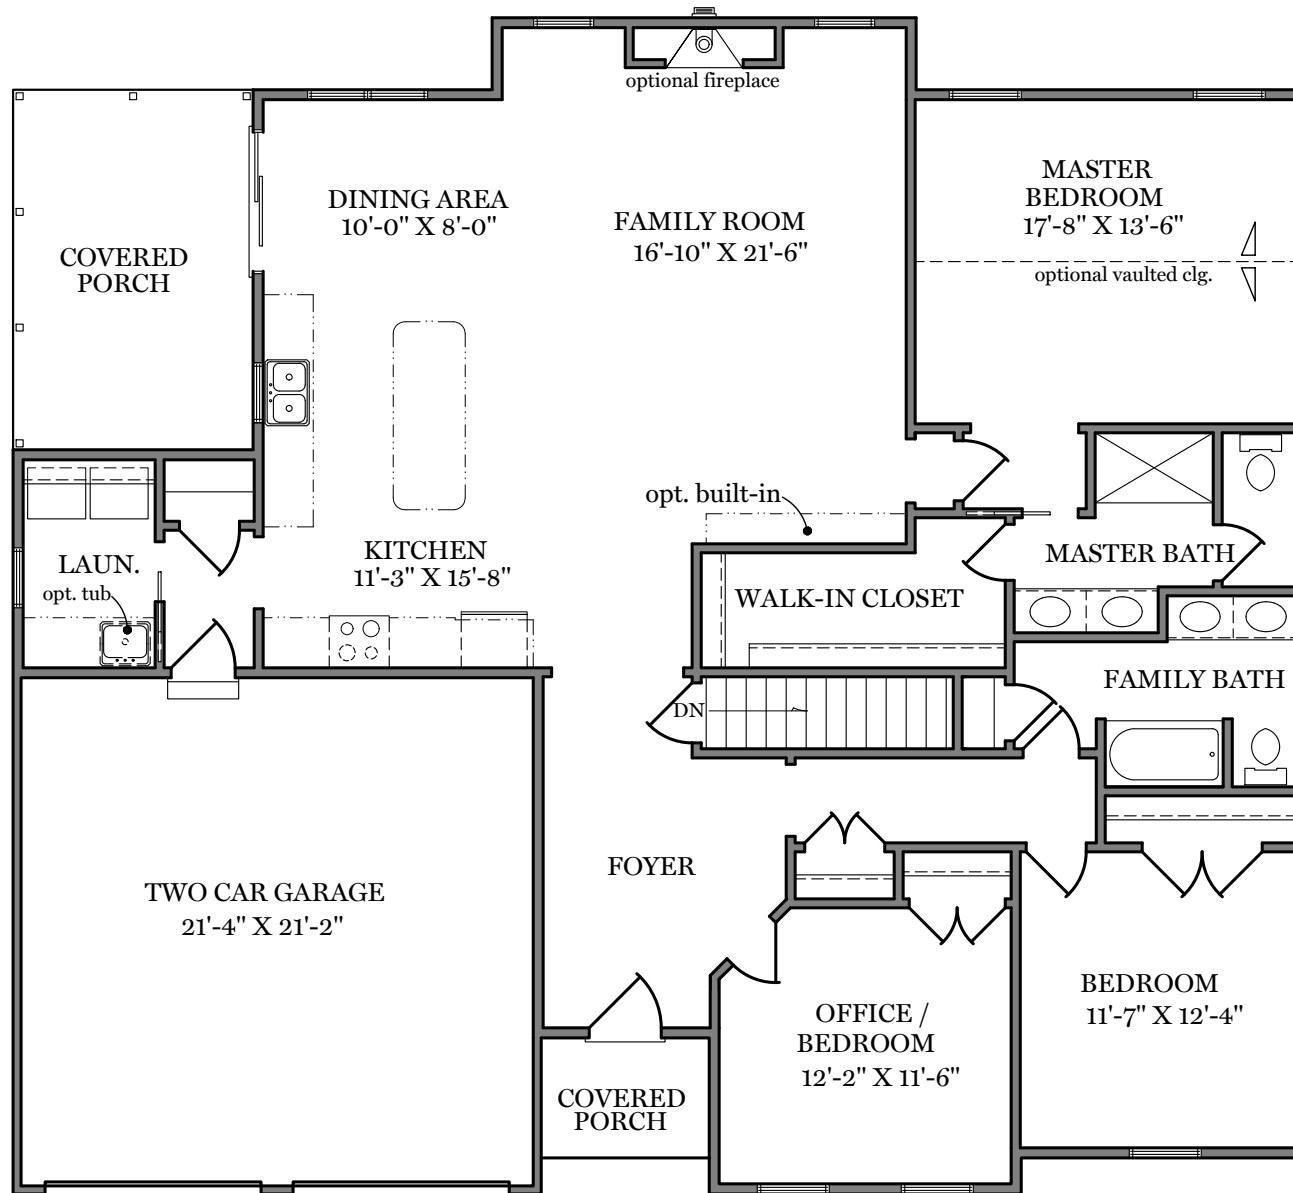

Highland Ridge

First Floor Plan - 1,855 sf

"MILTON"

ALL PRINTS ARE FOR ILLUSTRATION PURPOSES AND REPRESENT HOMES IN HIGHLAND RIDGE. ROOM SIZES ARE APPROXIMATE. CONTACT SALES AGENT FOR MORE INFORMATION.

Highland Ridge

Standard Elevation - 1,855 sf

"MILTON"

ALL PRINTS ARE FOR ILLUSTRATION
PURPOSES AND REPRESENT
HOMES IN HIGHLAND RIDGE
ROOM SIZES ARE APPROXIMATE.
CONTACT SALES AGENT FOR
MORE INFORMATION

American Elevation - 1,855 sf

"MILTON"

ALL PRINTS ARE FOR ILLUSTRATION
PURPOSES AND REPRESENT
HOMES IN HIGHLAND RIDGE
ROOM SIZES ARE APPROXIMATE.
CONTACT SALES AGENT FOR
MORE INFORMATION

Heritage Elevation - 1,855 sf

"MILTON"

ALL PRINTS ARE FOR ILLUSTRATION
PURPOSES AND REPRESENT
HOMES IN HIGHLAND RIDGE
ROOM SIZES ARE APPROXIMATE.
CONTACT SALES AGENT FOR
MORE INFORMATION