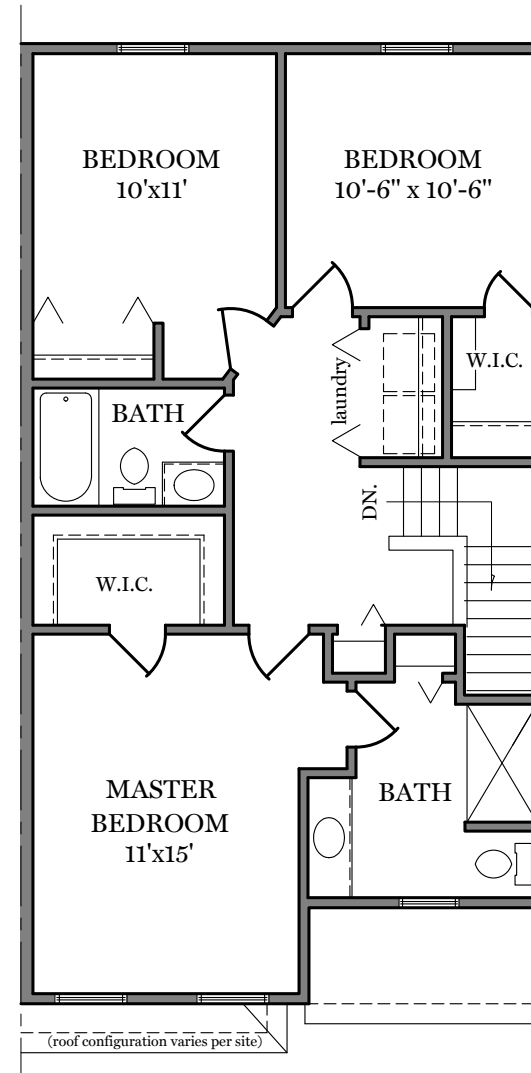

"ASPEN AMERICAN END UNIT"

"ASPEN AMERICAN INSIDE UNIT"

# Creekvale

"ASPEN AMERICAN END UNIT"  
(roof configuration varies per site)

"ASPEN AMERICAN INSIDE UNIT"  
(roof configuration varies per site)

"ASPEN AMERICAN FIVE UNIT EXAMPLE"

Front Elevation - 1,452 sf