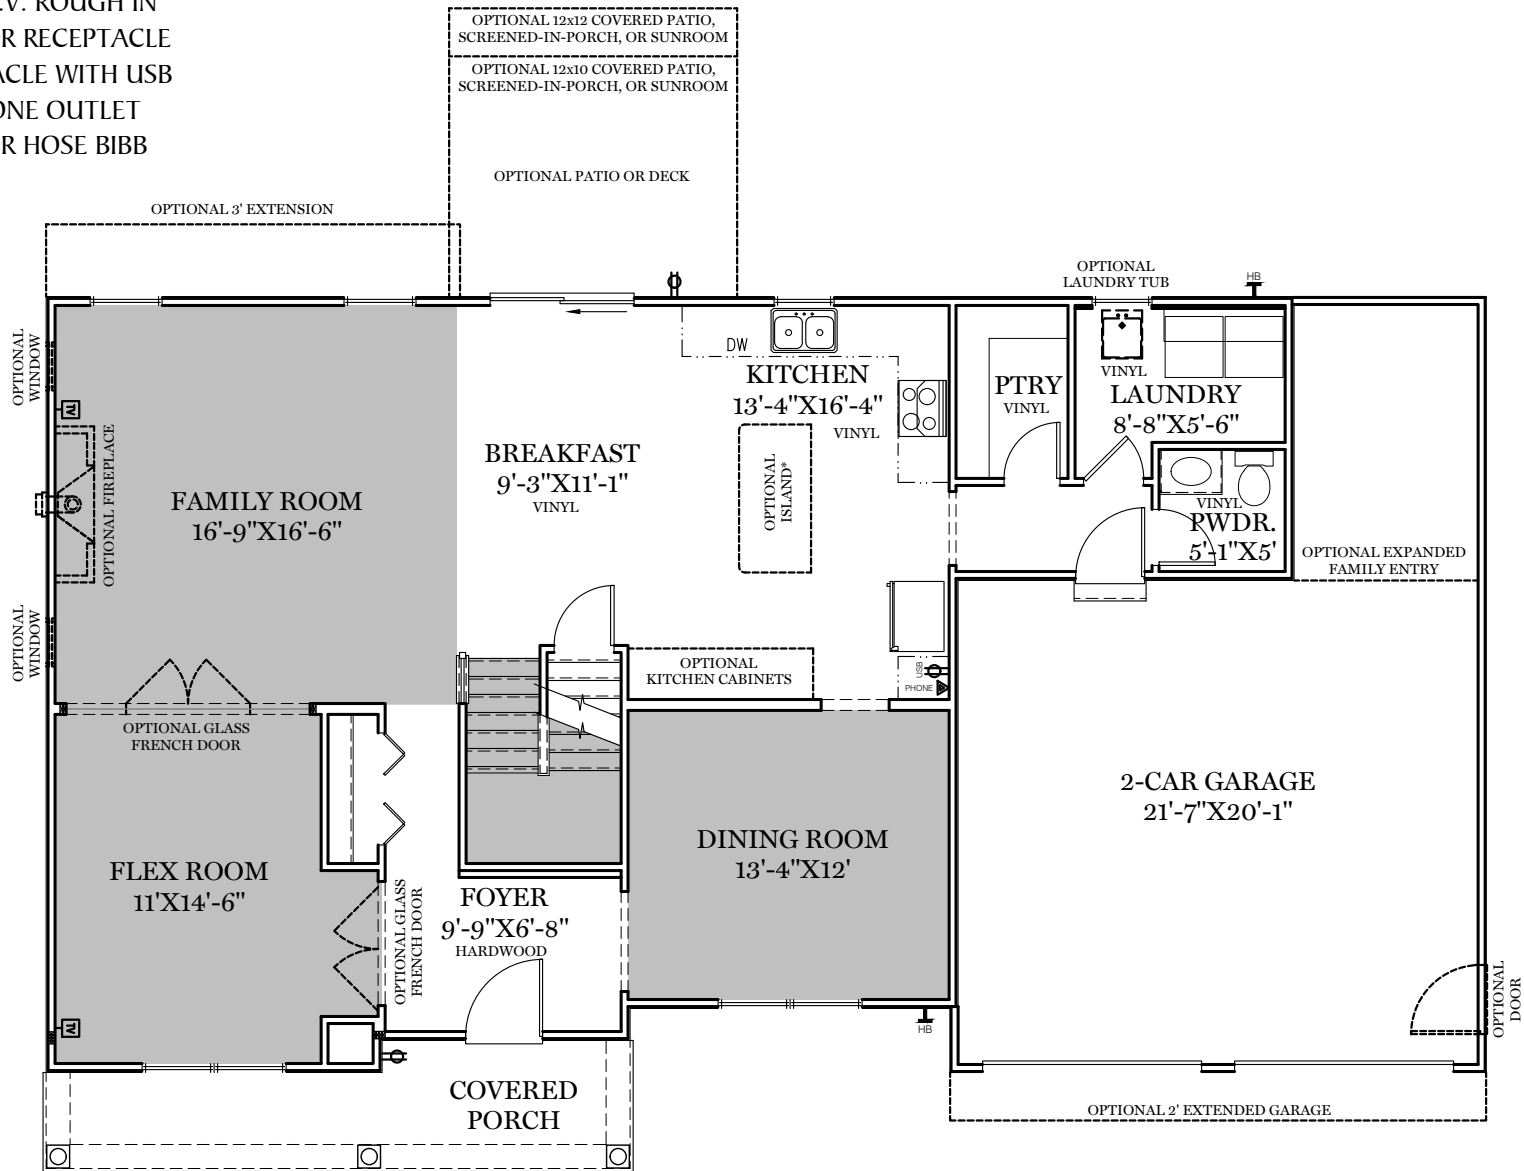

-  = CARPETED AREA
-  = CABLE T.V. ROUGH IN
-  = EXTERIOR RECEPTACLE
-  = RECEPTACLE WITH USB
-  = TELEPHONE OUTLET
-  = EXTERIOR HOSE BIBB

ALL IMAGES ARE FOR ARTISTIC PURPOSES ONLY AND MAY CONTAIN ADDITIONAL FEATURES OR DESIGN OPTIONS NOT AVAILABLE ON ALL HOME PLANS AND IN ALL NEIGHBORHOODS. ROOM SIZE DIMENSIONS AND SQUARE FOOTAGES ARE APPROXIMATE. CONTACT SALES AGENT FOR MORE INFORMATION. TERMS AND CONDITIONS APPLY. [HTTPS://EGSTOLTZFUSHOMES.COM/TERMS-AND-CONDITIONS/](https://EGSTOLTZFUSHOMES.COM/TERMS-AND-CONDITIONS/)

AMERICAN FLOOR PLAN

HERITAGE FLOOR PLAN

ALL IMAGES ARE FOR ARTISTIC PURPOSES ONLY AND MAY CONTAIN ADDITIONAL FEATURES OR DESIGN OPTIONS NOT AVAILABLE ON ALL HOME PLANS AND IN ALL NEIGHBORHOODS. ROOM SIZE DIMENSIONS AND SQUARE FOOTAGES ARE APPROXIMATE. CONTACT SALES AGENT FOR MORE INFORMATION. TERMS AND CONDITIONS APPLY. [HTTPS://EGSTOLTZFUSHOMES.COM/TERMS-AND-CONDITIONS/](https://EGSTOLTZFUSHOMES.COM/TERMS-AND-CONDITIONS/)

- = CARPETED AREA
- = CABLE T.V. ROUGH IN

ALL IMAGES ARE FOR ARTISTIC PURPOSES ONLY AND MAY CONTAIN ADDITIONAL FEATURES OR DESIGN OPTIONS NOT AVAILABLE ON ALL HOME PLANS AND IN ALL NEIGHBORHOODS. ROOM SIZE DIMENSIONS AND SQUARE FOOTAGES ARE APPROXIMATE. CONTACT SALES AGENT FOR MORE INFORMATION. TERMS AND CONDITIONS APPLY. [HTTPS://EGSTOLTZFUSHOMES.COM/TERMS-AND-CONDITIONS/](https://EGSTOLTZFUSHOMES.COM/TERMS-AND-CONDITIONS/)