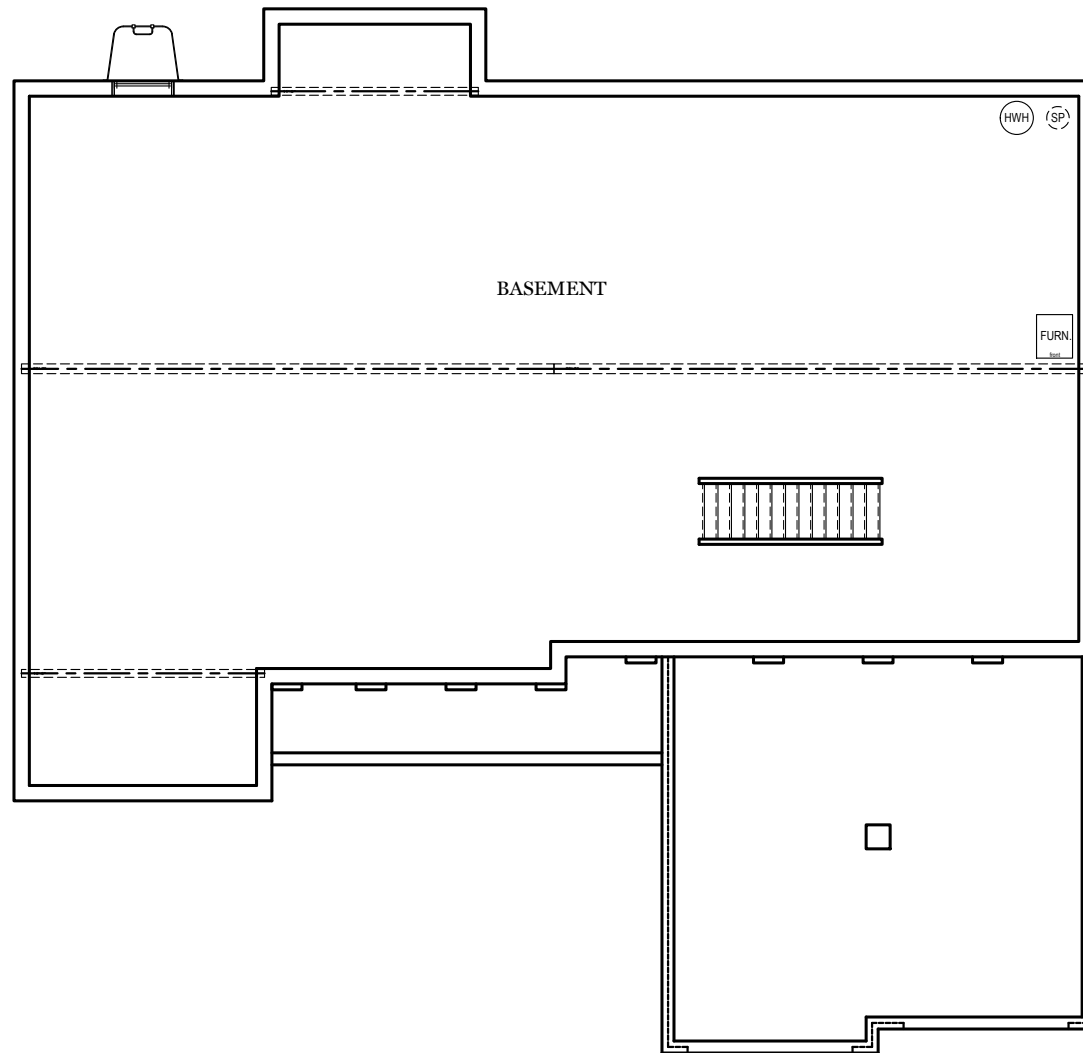

PDF LAST UPDATED 10/08/2021

OPTIONAL RETREAT BATH

OPTIONAL LUXURY BATH

ALL IMAGES ARE FOR ARTISTIC PURPOSES ONLY AND MAY CONTAIN ADDITIONAL FEATURES OR DESIGN OPTIONS NOT AVAILABLE ON ALL HOME PLANS AND IN ALL NEIGHBORHOODS. ROOM SIZE DIMENSIONS AND SQUARE FOOTAGES ARE APPROXIMATE. CONTACT SALES AGENT FOR MORE INFORMATION. TERMS AND CONDITIONS APPLY. [HTTPS://EGSTOLTZFUSHOMES.COM/TERMS-AND-CONDITIONS/](https://EGSTOLTZFUSHOMES.COM/TERMS-AND-CONDITIONS/)