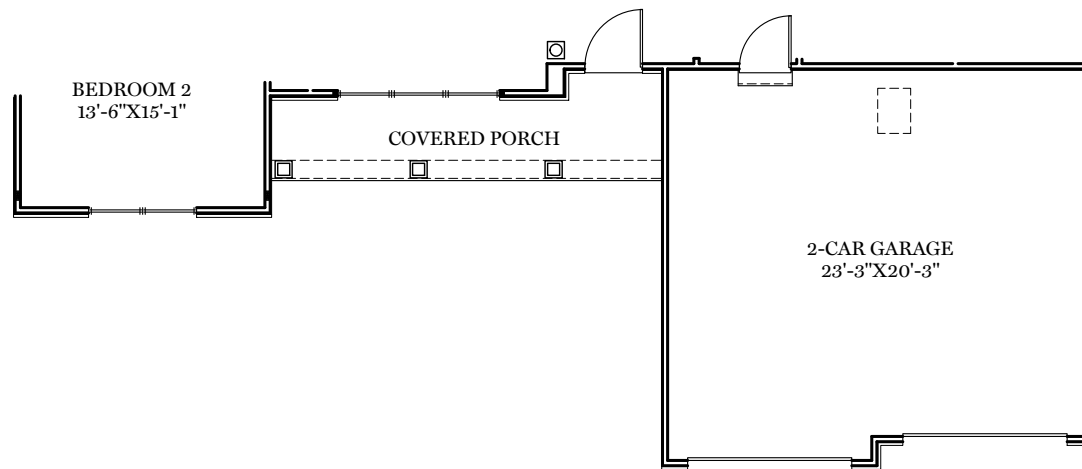

-  = CARPETED AREA
-  = CABLE T.V. ROUGH IN
-  = EXTERIOR RECEPTACLE
-  = RECEPTACLE WITH USB
-  = TELEPHONE OUTLET
-  = EXTERIOR HOSE BIBB

ALL IMAGES ARE FOR ARTISTIC PURPOSES ONLY AND MAY CONTAIN ADDITIONAL FEATURES OR DESIGN OPTIONS NOT AVAILABLE ON ALL HOME PLANS AND IN ALL NEIGHBORHOODS. ROOM SIZE DIMENSIONS AND SQUARE FOOTAGES ARE APPROXIMATE. CONTACT SALES AGENT FOR MORE INFORMATION. TERMS AND CONDITIONS APPLY. [HTTPS://EGSTOLTZFUSHOMES.COM/TERMS-AND-CONDITIONS/](https://EGSTOLTZFUSHOMES.COM/TERMS-AND-CONDITIONS/)