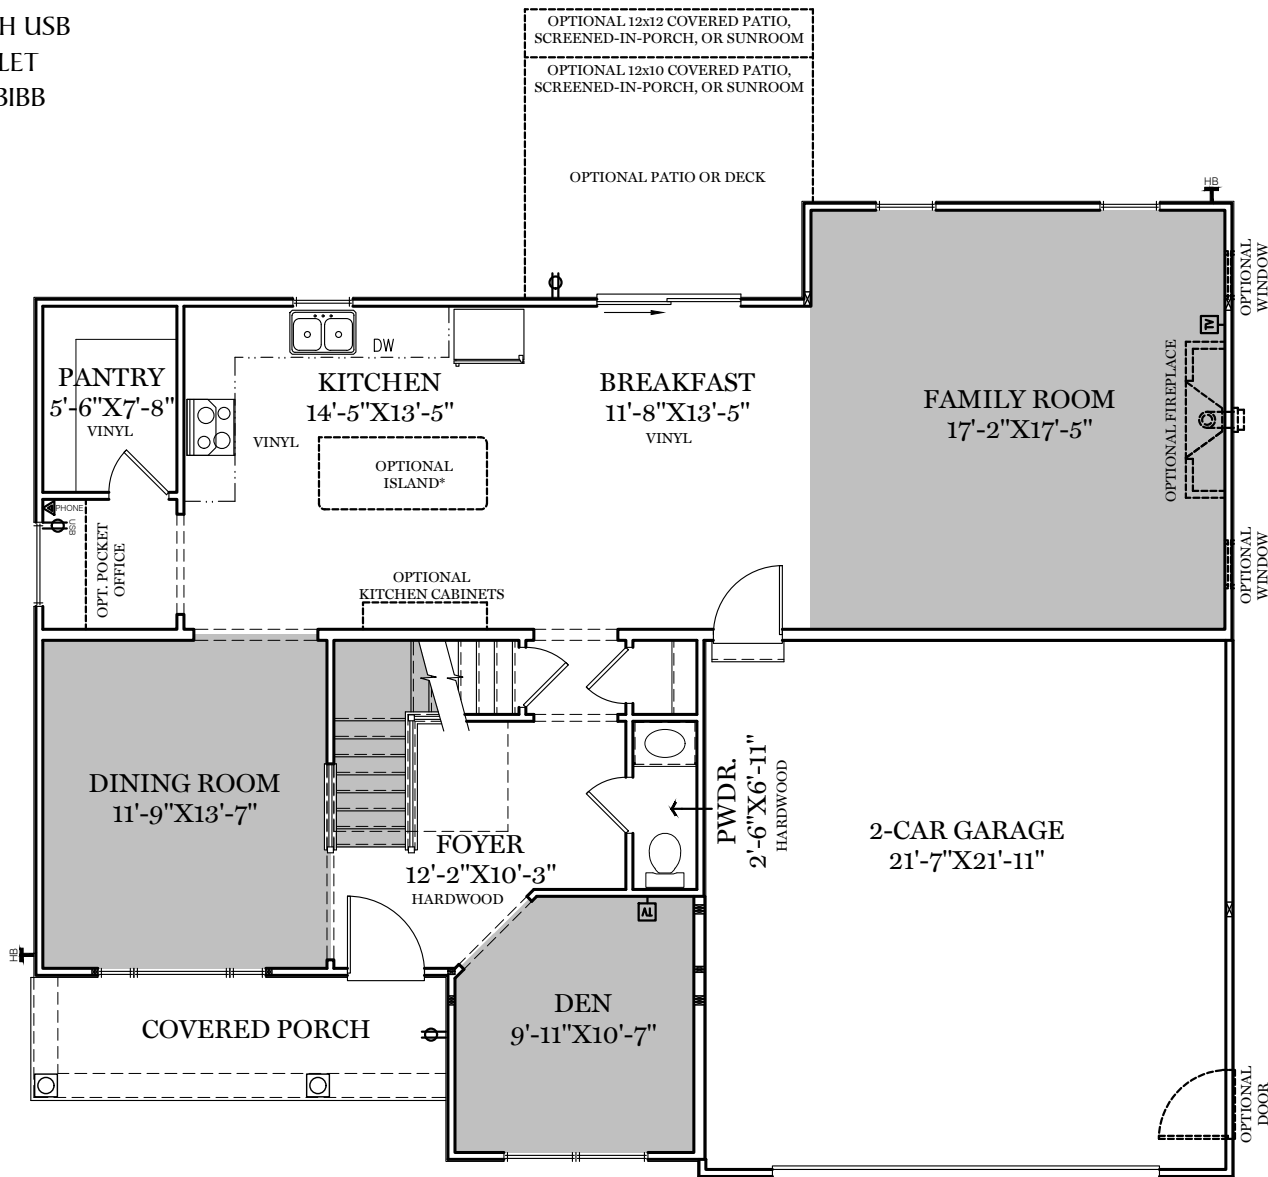

-  = CARPETED AREA
-  = CABLE T.V. ROUGH IN
-  = EXTERIOR RECEPTACLE
-  = RECEPTACLE WITH USB
-  = TELEPHONE OUTLET
-  = EXTERIOR HOSE BIBB

ALL IMAGES ARE FOR ARTISTIC PURPOSES ONLY AND MAY CONTAIN ADDITIONAL FEATURES OR DESIGN OPTIONS NOT AVAILABLE ON ALL HOME PLANS AND IN ALL NEIGHBORHOODS. ROOM SIZE DIMENSIONS AND SQUARE FOOTAGES ARE APPROXIMATE. CONTACT SALES AGENT FOR MORE INFORMATION. TERMS AND CONDITIONS APPLY. [HTTPS://EGSTOLTZFUSHOMES.COM/TERMS-AND-CONDITIONS/](https://EGSTOLTZFUSHOMES.COM/TERMS-AND-CONDITIONS/)

AMERICAN FLOOR PLAN

HERITAGE FLOOR PLAN