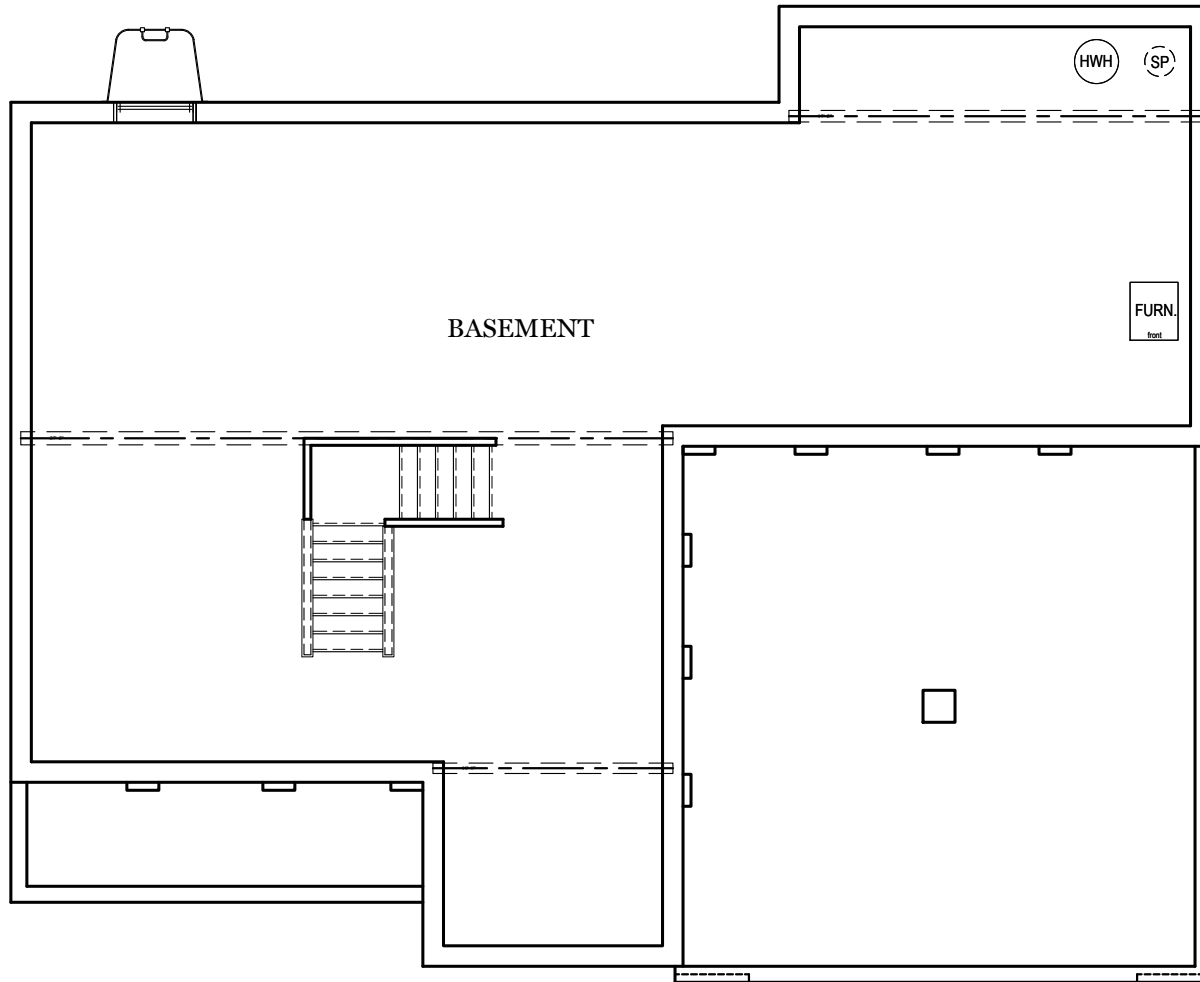

TRADITIONAL** FLOOR PLAN SHOWN

Foundation

"CAMBRIDGE"

E.G.S. RESERVES THE RIGHT TO RELOCATE MECHANICALS AS REQ. BY SITE CONDITIONS

ALL IMAGES ARE FOR ARTISTIC PURPOSES ONLY AND MAY CONTAIN ADDITIONAL FEATURES OR DESIGN OPTIONS NOT AVAILABLE ON ALL HOME PLANS AND IN ALL NEIGHBORHOODS. ROOM SIZE DIMENSIONS AND SQUARE FOOTAGES ARE APPROXIMATE. CONTACT SALES AGENT FOR MORE INFORMATION. TERMS AND CONDITIONS APPLY. [HTTPS://EGSTOLTZFUSHOMES.COM/TERMS-AND-CONDITIONS/](https://EGSTOLTZFUSHOMES.COM/TERMS-AND-CONDITIONS/)

** TRADITIONAL FLOOR PLAN ONLY AVAILABLE IN SELECT COMMUNITIES

PDF LAST UPDATED 10/08/2021