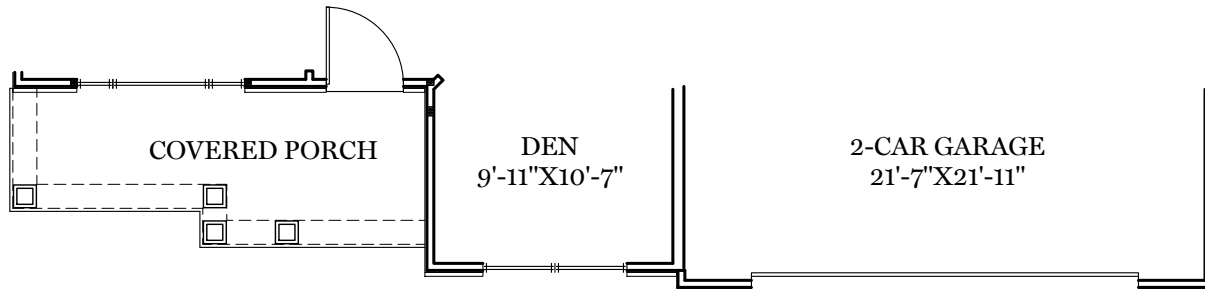

-  = CARPETED AREA
-  = CABLE T.V. ROUGH IN
-  = EXTERIOR RECEPTACLE
-  = RECEPTACLE WITH USB
-  = TELEPHONE OUTLET
-  = EXTERIOR HOSE BIBB

ALL IMAGES ARE FOR ARTISTIC PURPOSES ONLY AND MAY CONTAIN ADDITIONAL FEATURES OR DESIGN OPTIONS NOT AVAILABLE ON ALL HOME PLANS AND IN ALL NEIGHBORHOODS. ROOM SIZE DIMENSIONS AND SQUARE FOOTAGES ARE APPROXIMATE. CONTACT SALES AGENT FOR MORE INFORMATION. TERMS AND CONDITIONS APPLY. [HTTPS://EGSTOLTZFUSHOMES.COM/TERMS-AND-CONDITIONS/](https://EGSTOLTZFUSHOMES.COM/TERMS-AND-CONDITIONS/)