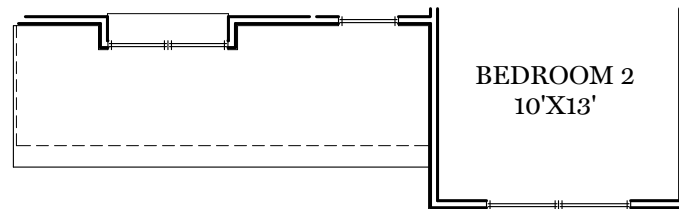

HERITAGE FLOOR PLAN

2nd Floor Plan

"CAMBRIDGE"

ALL IMAGES ARE FOR ARTISTIC PURPOSES ONLY AND MAY CONTAIN ADDITIONAL FEATURES OR DESIGN OPTIONS NOT AVAILABLE ON ALL HOME PLANS AND IN ALL NEIGHBORHOODS. ROOM SIZE DIMENSIONS AND SQUARE FOOTAGES ARE APPROXIMATE. CONTACT SALES AGENT FOR MORE INFORMATION. TERMS AND CONDITIONS APPLY. [HTTPS://EGSTOLTZFUSHOMES.COM/TERMS-AND-CONDITIONS/](https://egstoltzfushomes.com/terms-and-conditions/)

PDF LAST UPDATED 10/08/2021

EGStoltzfus

BUILDING ONE STORY AT A TIME