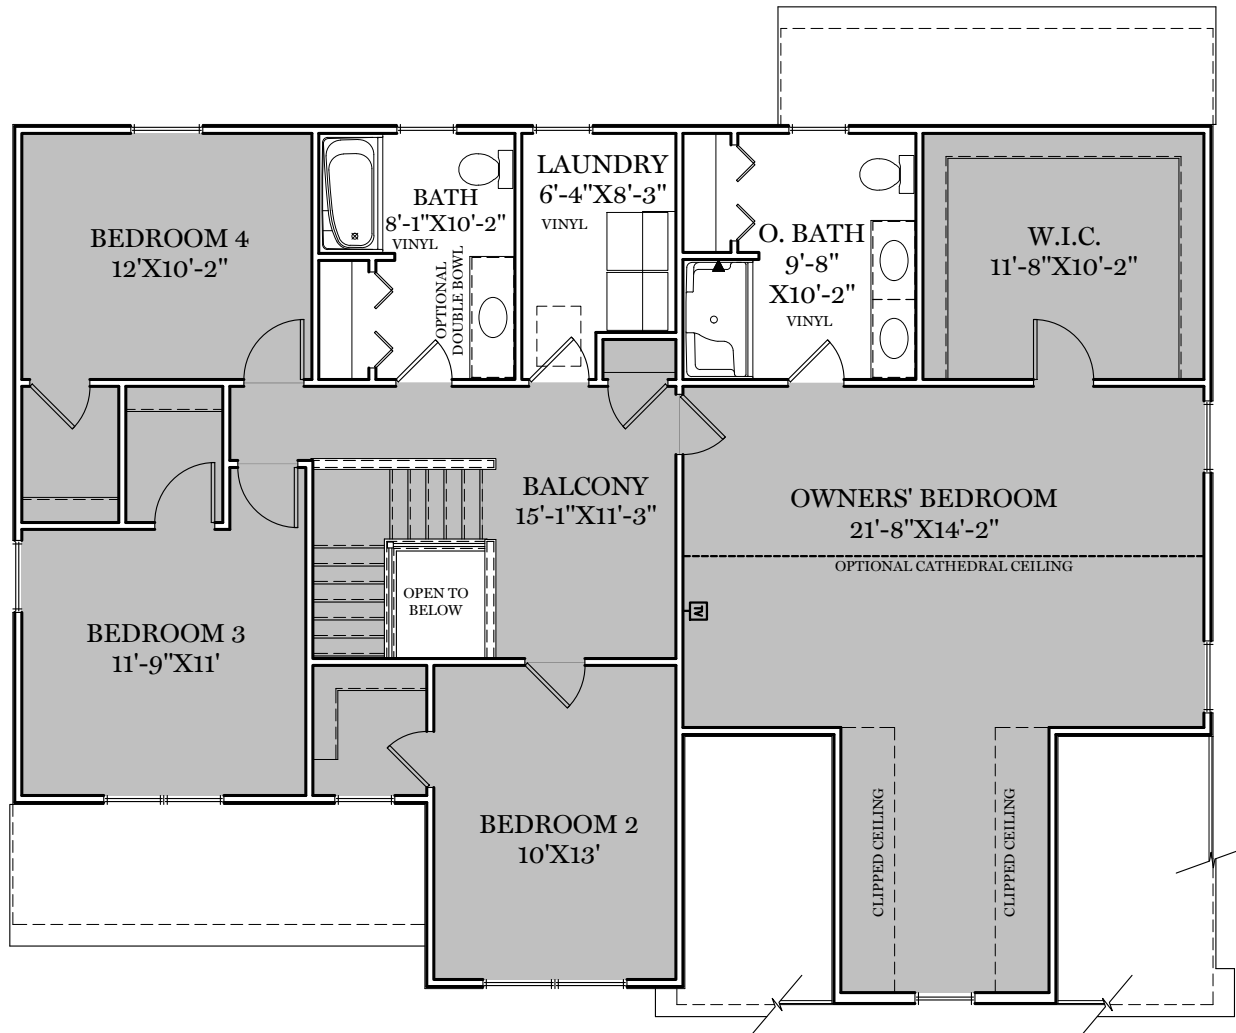

- = CARPETED AREA
- ⌂ = CABLE T.V. ROUGH IN

ALL IMAGES ARE FOR ARTISTIC PURPOSES ONLY AND MAY CONTAIN ADDITIONAL FEATURES OR DESIGN OPTIONS NOT AVAILABLE ON ALL HOME PLANS AND IN ALL NEIGHBORHOODS. ROOM SIZE DIMENSIONS AND SQUARE FOOTAGES ARE APPROXIMATE. CONTACT SALES AGENT FOR MORE INFORMATION. TERMS AND CONDITIONS APPLY. [HTTPS://EGSTOLTZFUSHOMES.COM/TERMS-AND-CONDITIONS/](https://EGSTOLTZFUSHOMES.COM/TERMS-AND-CONDITIONS/)