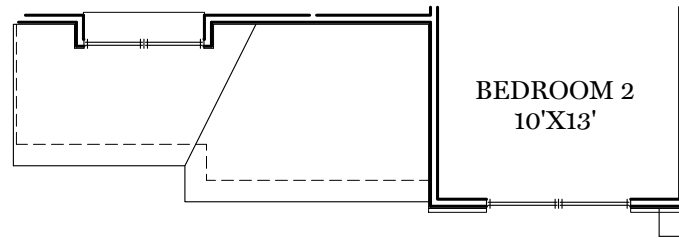

AMERICAN FLOOR PLAN