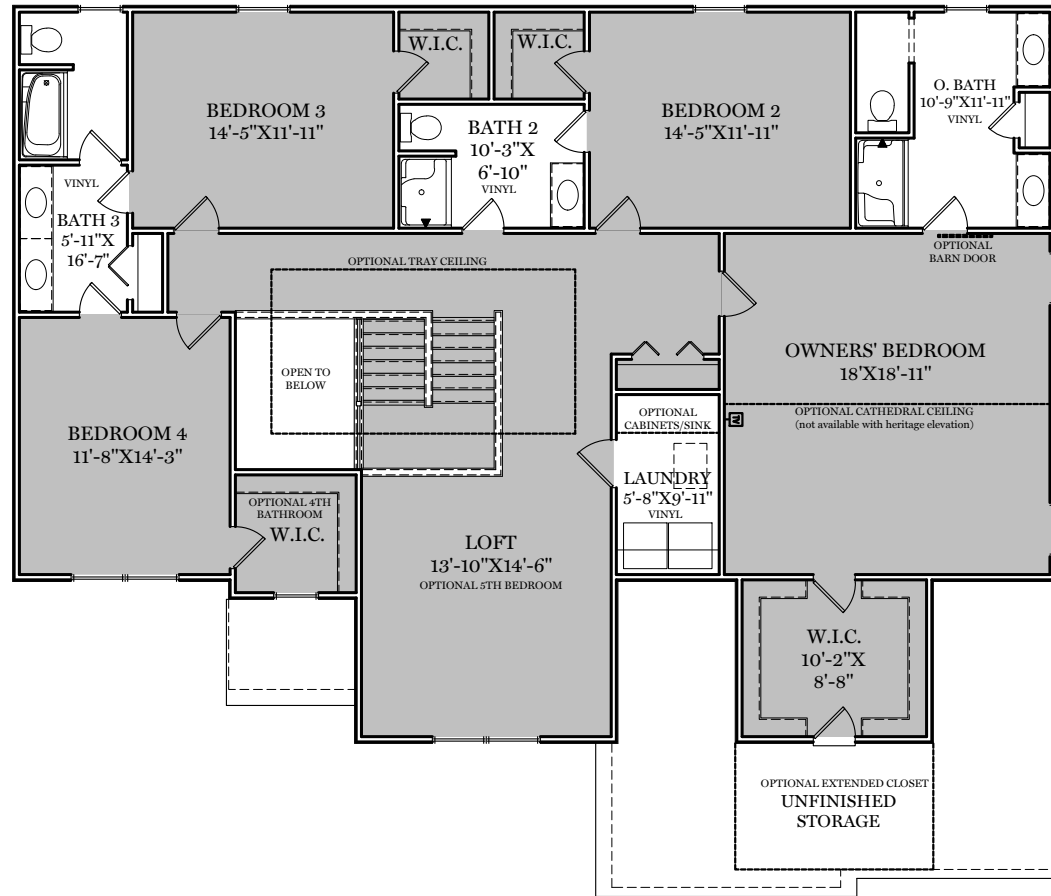

-  = CARPETED AREA
-  = CABLE T.V. ROUGH IN
-  = EXTERIOR RECEPTACLE
-  = RECEPTACLE WITH USB
-  = TELEPHONE OUTLET
-  = EXTERIOR HOSE BIBB

TRADITIONAL\*\* FLOOR PLAN SHOWN

# 1st Floor Plan - 1,776 sf

"ESSINGTON"

\*ISLAND INCLUDED IN SELECT COMMUNITIES AND WITH SELECT KITCHEN PACKAGE OPTIONS  
 \*\* TRADITIONAL FLOOR PLAN ONLY AVAILABLE IN SELECT COMMUNITIES

ALL IMAGES ARE FOR ARTISTIC PURPOSES ONLY AND MAY CONTAIN ADDITIONAL FEATURES OR DESIGN OPTIONS NOT AVAILABLE ON ALL HOME PLANS AND IN ALL NEIGHBORHOODS. ROOM SIZE DIMENSIONS AND SQUARE FOOTAGES ARE APPROXIMATE. CONTACT SALES AGENT FOR MORE INFORMATION. TERMS AND CONDITIONS APPLY. [HTTPS://EGSTOLTZFUSHOMES.COM/TERMS-AND-CONDITIONS/](https://EGSTOLTZFUSHOMES.COM/TERMS-AND-CONDITIONS/)

- = CARPETED AREA
- = CABLE T.V. ROUGH IN

ALL IMAGES ARE FOR ARTISTIC PURPOSES ONLY AND MAY CONTAIN ADDITIONAL FEATURES OR DESIGN OPTIONS NOT AVAILABLE ON ALL HOME PLANS AND IN ALL NEIGHBORHOODS. ROOM SIZE DIMENSIONS AND SQUARE FOOTAGES ARE APPROXIMATE. CONTACT SALES AGENT FOR MORE INFORMATION. TERMS AND CONDITIONS APPLY. [HTTPS://EGSTOLTZFUSHOMES.COM/TERMS-AND-CONDITIONS/](https://EGSTOLTZFUSHOMES.COM/TERMS-AND-CONDITIONS/)

TRADITIONAL\*\* FLOOR PLAN SHOWN