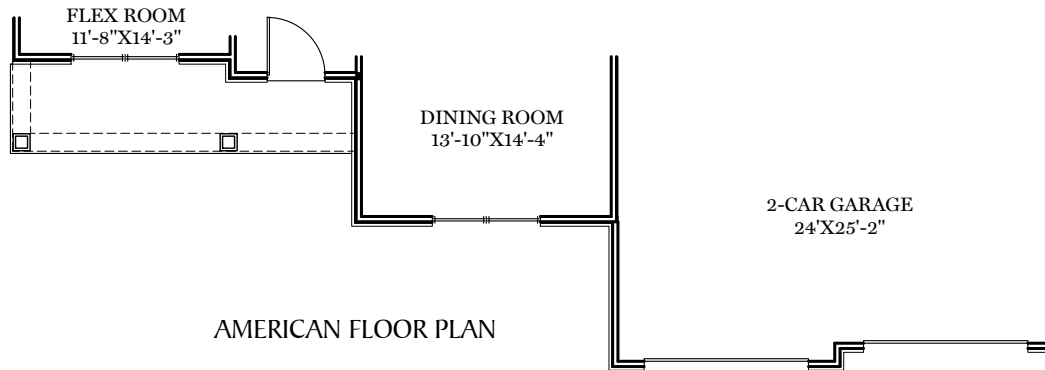

CLASSIC FLOOR PLAN

AMERICAN FLOOR PLAN