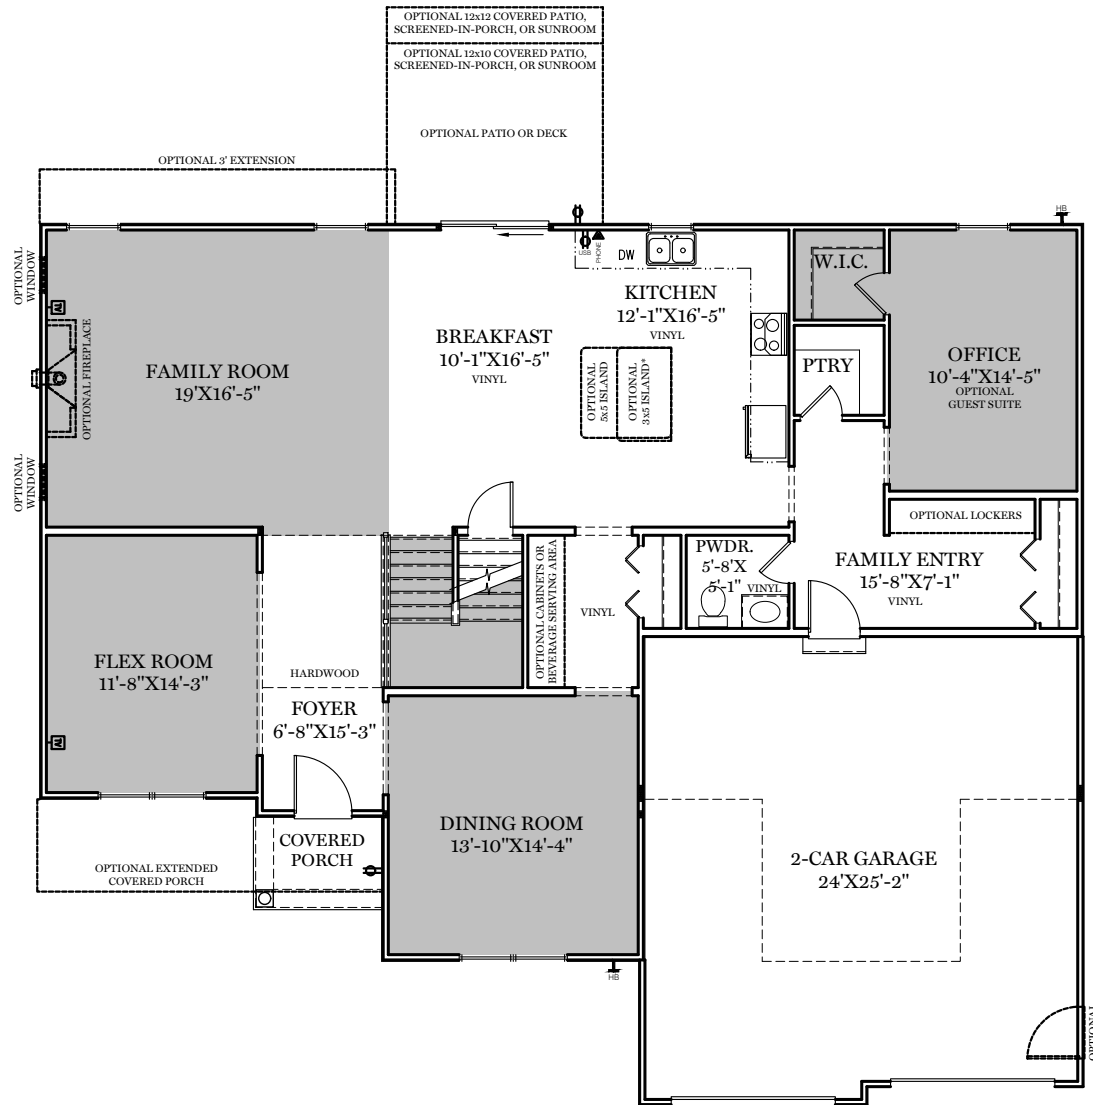

-  = CARPETED AREA
-  = CABLE T.V. ROUGH IN
-  = EXTERIOR RECEPTACLE
-  = RECEPTACLE WITH USB
-  = TELEPHONE OUTLET
-  = EXTERIOR HOSE BIBB

TRADITIONAL\*\* FLOOR PLAN SHOWN

# 1st Floor Plan - 1,776 sf

"ESSINGTON"

\*ISLAND INCLUDED IN SELECT COMMUNITIES AND WITH SELECT KITCHEN PACKAGE OPTIONS  
 \*\* TRADITIONAL FLOOR PLAN ONLY AVAILABLE IN SELECT COMMUNITIES

ALL IMAGES ARE FOR ARTISTIC PURPOSES ONLY AND MAY CONTAIN ADDITIONAL FEATURES OR DESIGN OPTIONS NOT AVAILABLE ON ALL HOME PLANS AND IN ALL NEIGHBORHOODS. ROOM SIZE DIMENSIONS AND SQUARE FOOTAGES ARE APPROXIMATE. CONTACT SALES AGENT FOR MORE INFORMATION. TERMS AND CONDITIONS APPLY. [HTTPS://EGSTOLTZFUSHOMES.COM/TERMS-AND-CONDITIONS/](https://EGSTOLTZFUSHOMES.COM/TERMS-AND-CONDITIONS/)

CLASSIC & AMERICAN FLOOR PLAN

HERITAGE FLOOR PLAN

TRADITIONAL\*\* FLOOR PLAN SHOWN