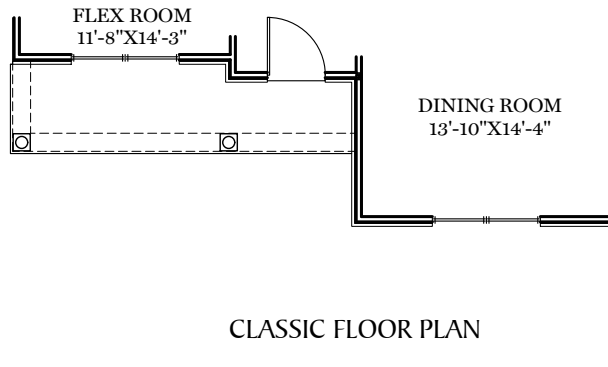

ALL IMAGES ARE FOR ARTISTIC PURPOSES ONLY AND MAY CONTAIN ADDITIONAL FEATURES OR DESIGN OPTIONS NOT AVAILABLE ON ALL HOME PLANS AND IN ALL NEIGHBORHOODS. ROOM SIZE DIMENSIONS AND SQUARE FOOTAGES ARE APPROXIMATE. CONTACT SALES AGENT FOR MORE INFORMATION. TERMS AND CONDITIONS APPLY. [HTTPS://EGSTOLTZFUSHOMES.COM/TERMS-AND-CONDITIONS/](https://EGSTOLTZFUSHOMES.COM/TERMS-AND-CONDITIONS/)