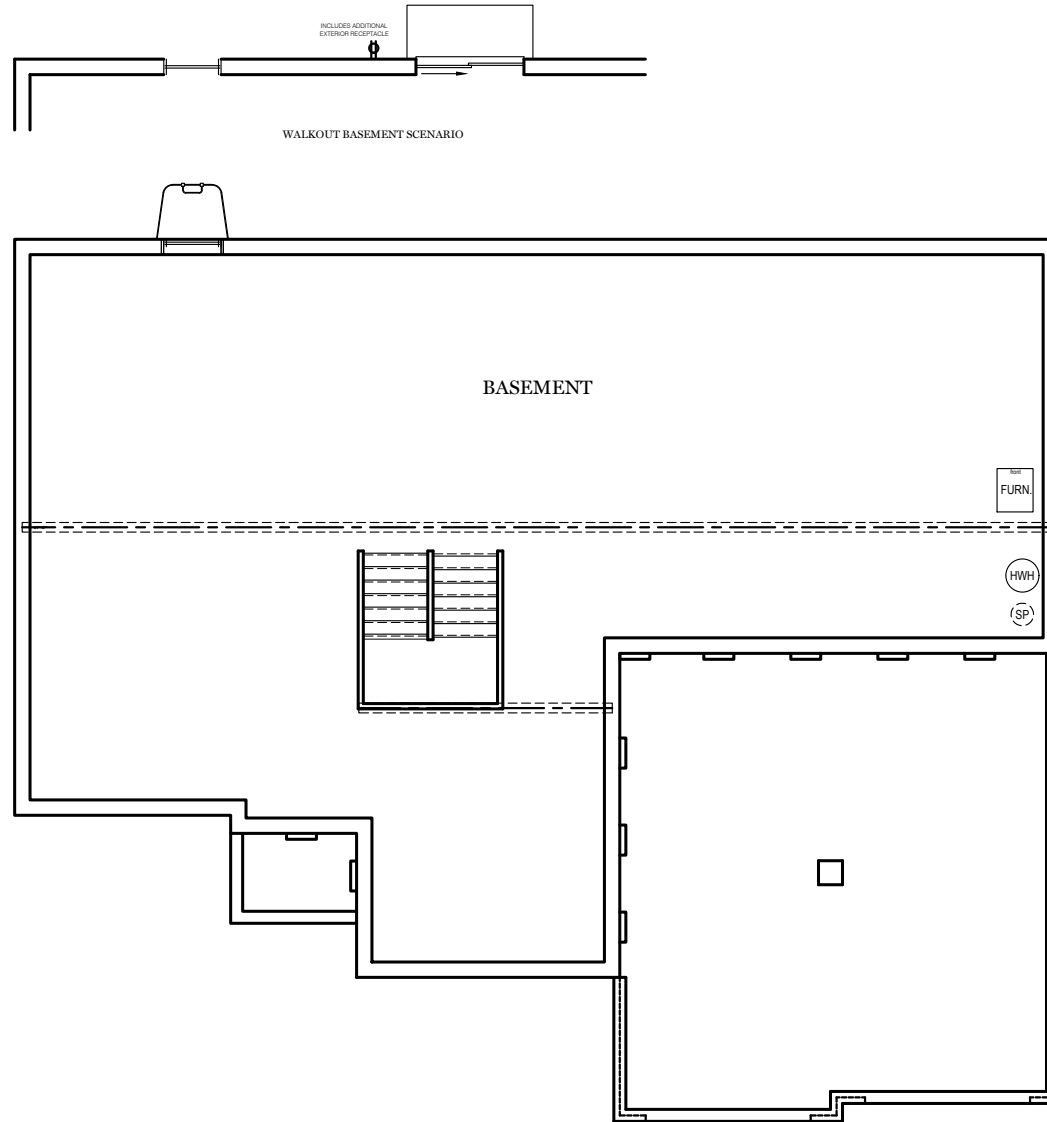

E.G.S. RESERVES THE RIGHT TO RELOCATE MECHANICALS AS REQ. BY SITE CONDITIONS

ALL IMAGES ARE FOR ARTISTIC PURPOSES ONLY AND MAY CONTAIN ADDITIONAL FEATURES OR DESIGN OPTIONS NOT AVAILABLE ON ALL HOME PLANS AND IN ALL NEIGHBORHOODS. ROOM SIZE DIMENSIONS AND SQUARE FOOTAGES ARE APPROXIMATE. CONTACT SALES AGENT FOR MORE INFORMATION. TERMS AND CONDITIONS APPLY. [HTTPS://EGSTOLTZFUSHOMES.COM/TERMS-AND-CONDITIONS/](https://EGSTOLTZFUSHOMES.COM/TERMS-AND-CONDITIONS/)

TRADITIONAL** FLOOR PLAN SHOWN

Foundation

"ESSINGTON"

** TRADITIONAL FLOOR PLAN ONLY AVAILABLE IN SELECT COMMUNITIES

PDF LAST UPDATED 10/08/2021