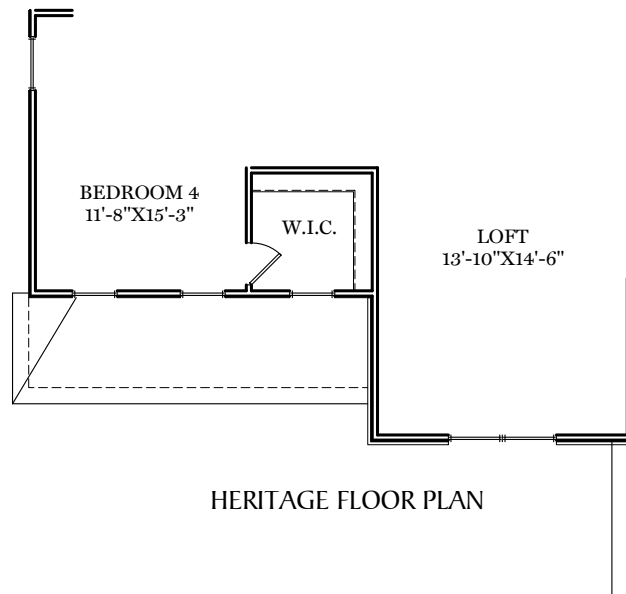

HERITAGE FLOOR PLAN

2nd Floor Plan

"ESSINGTON"

ALL IMAGES ARE FOR ARTISTIC PURPOSES ONLY AND MAY CONTAIN ADDITIONAL FEATURES OR DESIGN OPTIONS NOT AVAILABLE ON ALL HOME PLANS AND IN ALL NEIGHBORHOODS. ROOM SIZE DIMENSIONS AND SQUARE FOOTAGES ARE APPROXIMATE. CONTACT SALES AGENT FOR MORE INFORMATION. TERMS AND CONDITIONS APPLY. [HTTPS://EGSTOLTZFUSHOMES.COM/TERMS-AND-CONDITIONS/](https://EGSTOLTZFUSHOMES.COM/TERMS-AND-CONDITIONS/)

PDF LAST UPDATED 10/08/2021