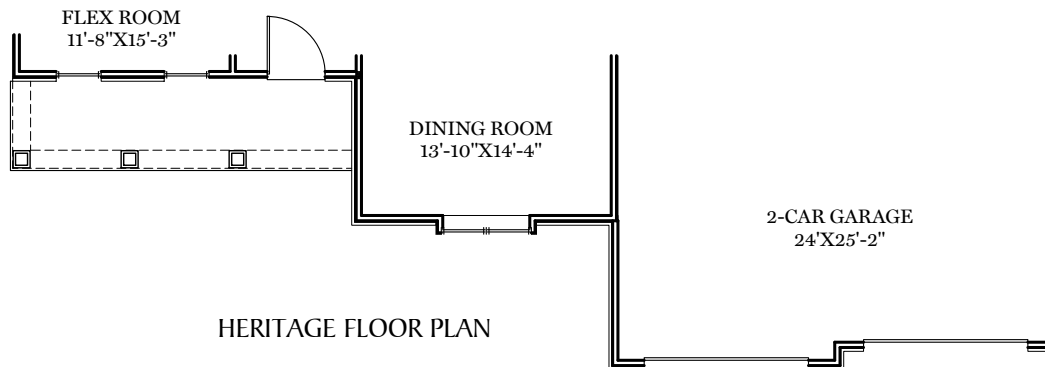

HERITAGE FLOOR PLAN

ALL IMAGES ARE FOR ARTISTIC PURPOSES ONLY AND MAY CONTAIN ADDITIONAL FEATURES OR DESIGN OPTIONS NOT AVAILABLE ON ALL HOME PLANS AND IN ALL NEIGHBORHOODS. ROOM SIZE DIMENSIONS AND SQUARE FOOTAGES ARE APPROXIMATE. CONTACT SALES AGENT FOR MORE INFORMATION. TERMS AND CONDITIONS APPLY. [HTTPS://EGSTOLTZFUSHOMES.COM/TERMS-AND-CONDITIONS/](https://EGSTOLTZFUSHOMES.COM/TERMS-AND-CONDITIONS/)