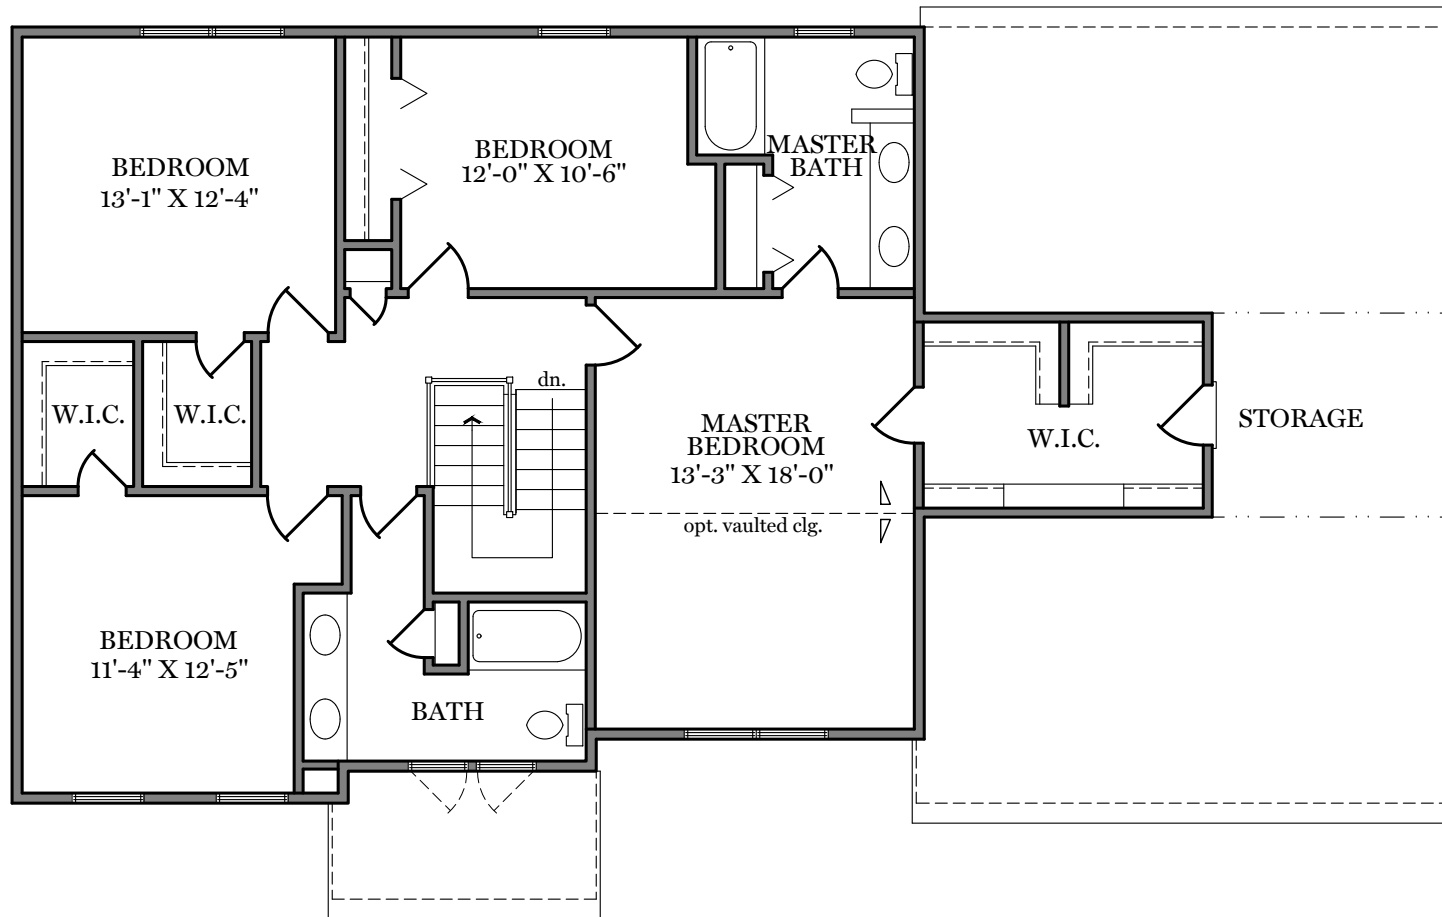

# Fox Run Creek

First Floor Plan - 1,344 sf  
"BRENTWOOD" (Traditional and Classic)

ALL PRINTS ARE FOR ILLUSTRATION PURPOSES AND REPRESENT HOMES IN Fox Run Creek. ROOM SIZES ARE APPROXIMATE. CONTACT SALES AGENT FOR MORE INFORMATION.

Second Floor Plan 1,280 sf

"BRENTWOOD" (Traditional and Classic)

ALL PRINTS ARE FOR ILLUSTRATION PURPOSES AND REPRESENT HOMES IN Fox Run Creek. ROOM SIZES ARE APPROXIMATE. CONTACT SALES AGENT FOR MORE INFORMATION.

## First Floor Plan - 1,344 sf

"BRENTWOOD" (American and Heritage)

ALL PRINTS ARE FOR ILLUSTRATION PURPOSES AND REPRESENT HOMES IN Fox Run Creek. ROOM SIZES ARE APPROXIMATE. CONTACT SALES AGENT FOR MORE INFORMATION.

Second Floor Plan 1,280 sf

"BRENTWOOD" (American and Heritage)

ALL PRINTS ARE FOR ILLUSTRATION PURPOSES AND REPRESENT HOMES IN Fox Run Creek. ROOM SIZES ARE APPROXIMATE. CONTACT SALES AGENT FOR MORE INFORMATION.