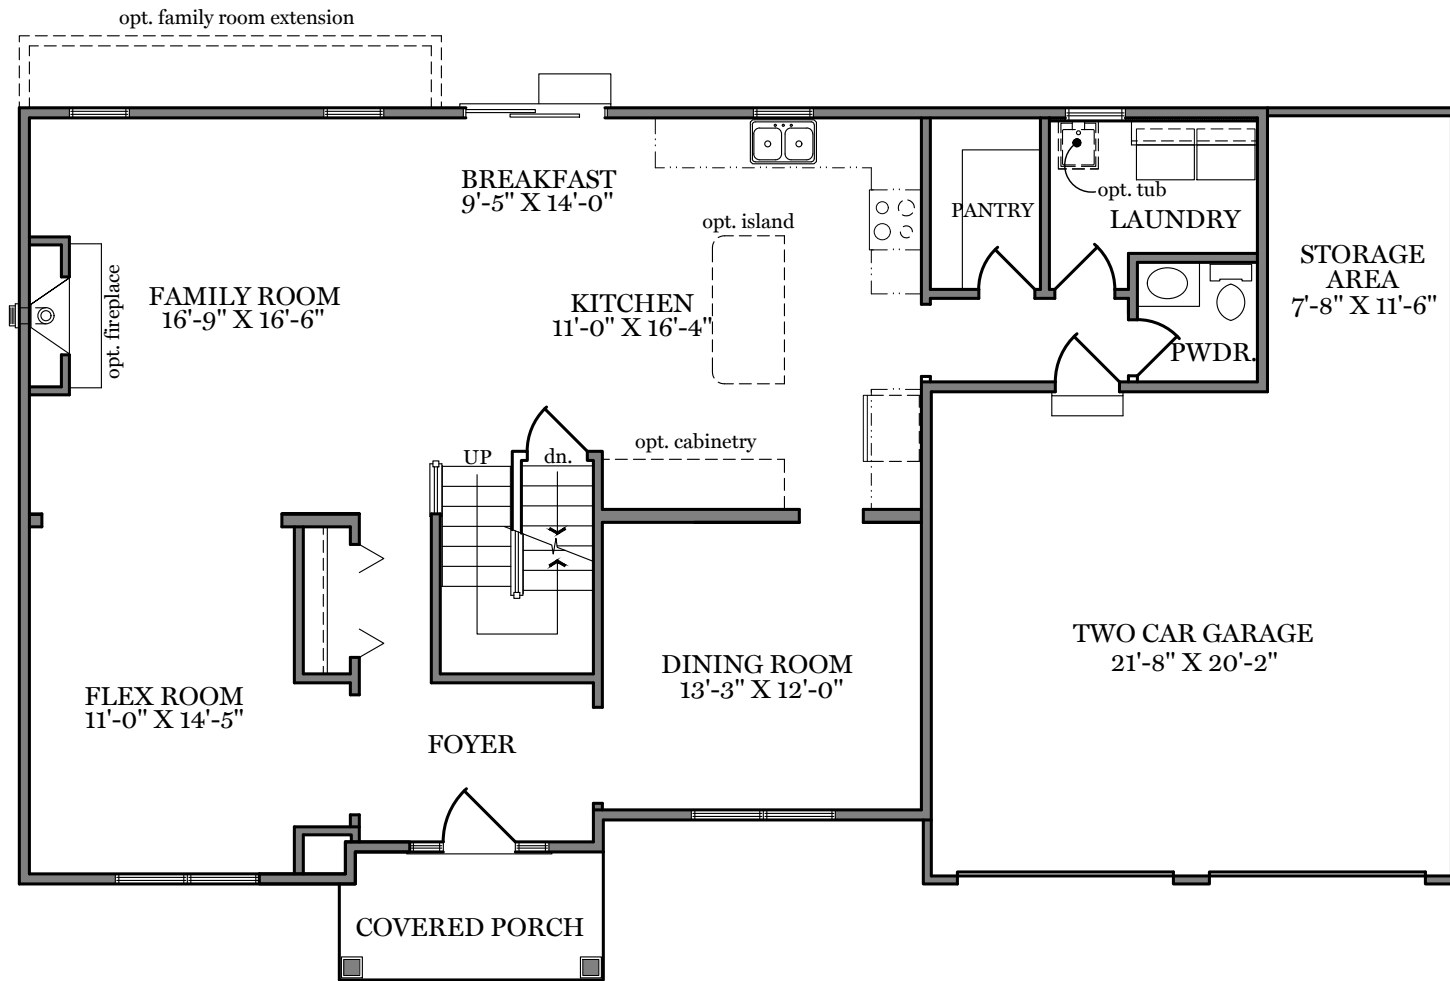

# Fox Run Creek

First Floor Plan - 1,344 sf  
"BRENTWOOD" (Traditional and Classic)

ALL PRINTS ARE FOR ILLUSTRATION PURPOSES AND REPRESENT HOMES IN Fox Run Creek. ROOM SIZES ARE APPROXIMATE. CONTACT SALES AGENT FOR MORE INFORMATION.

Second Floor Plan 1,280 sf

"BRENTWOOD" (Traditional and Classic)

ALL PRINTS ARE FOR ILLUSTRATION PURPOSES AND REPRESENT HOMES IN Fox Run Creek. ROOM SIZES ARE APPROXIMATE. CONTACT SALES AGENT FOR MORE INFORMATION.

## First Floor Plan - 1,344 sf

"BRENTWOOD" (American and Heritage)

ALL PRINTS ARE FOR ILLUSTRATION PURPOSES AND REPRESENT HOMES IN Fox Run Creek. ROOM SIZES ARE APPROXIMATE. CONTACT SALES AGENT FOR MORE INFORMATION.

Second Floor Plan 1,280 sf

"BRENTWOOD" (American and Heritage)

ALL PRINTS ARE FOR ILLUSTRATION PURPOSES AND REPRESENT HOMES IN Fox Run Creek. ROOM SIZES ARE APPROXIMATE. CONTACT SALES AGENT FOR MORE INFORMATION.