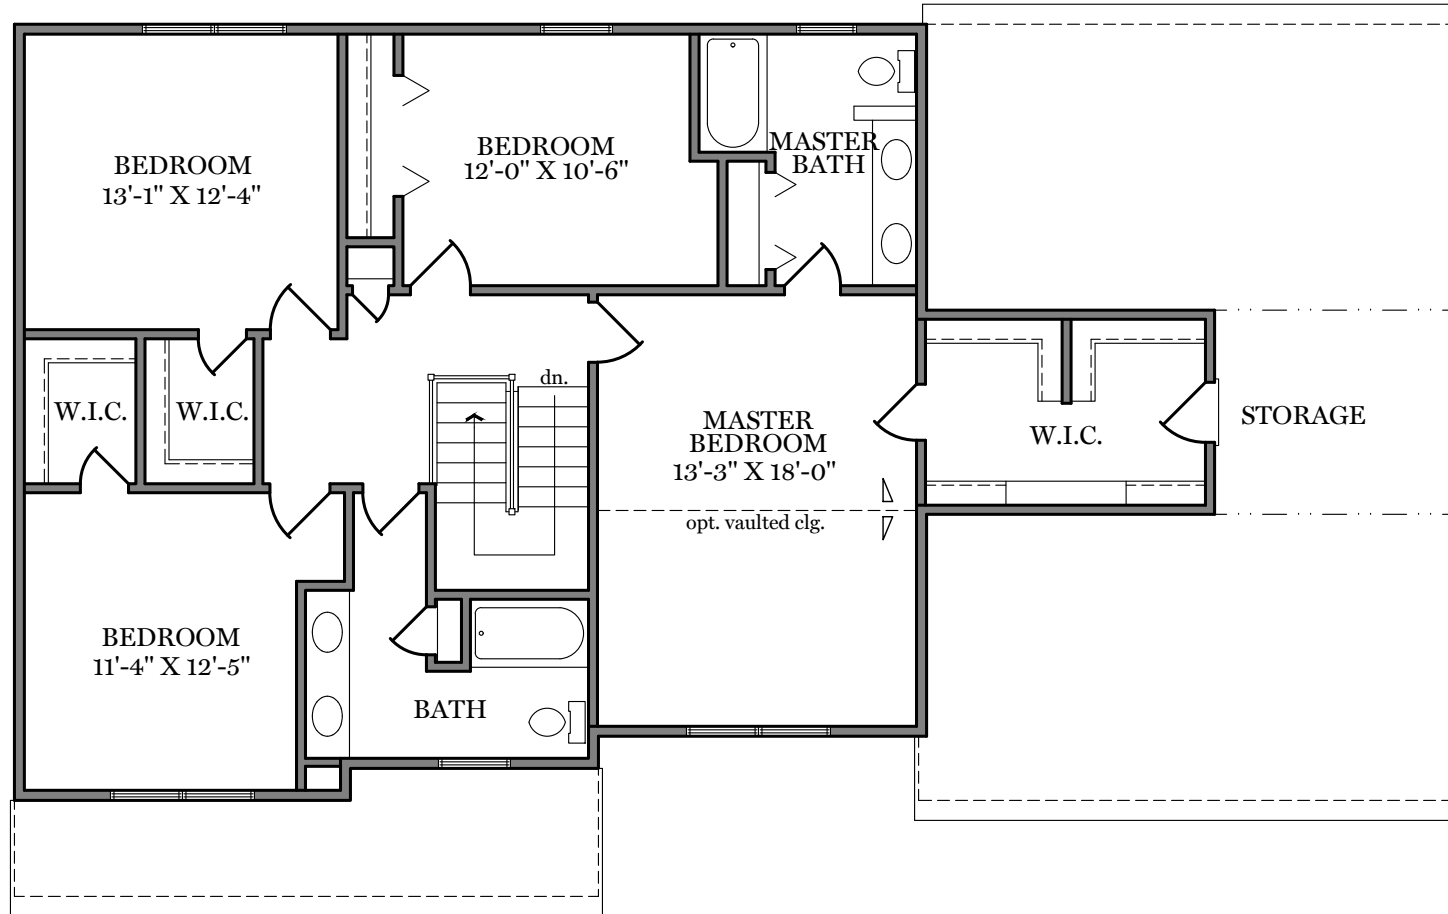

# Fox Run Creek

First Floor Plan - 1,344 sf  
"BRENTWOOD" (Traditional and Classic)

ALL PRINTS ARE FOR ILLUSTRATION PURPOSES AND REPRESENT HOMES IN Fox Run Creek. ROOM SIZES ARE APPROXIMATE. CONTACT SALES AGENT FOR MORE INFORMATION.

Second Floor Plan 1,280 sf

"BRENTWOOD" (Traditional and Classic)

ALL PRINTS ARE FOR ILLUSTRATION PURPOSES AND REPRESENT HOMES IN Fox Run Creek. ROOM SIZES ARE APPROXIMATE. CONTACT SALES AGENT FOR MORE INFORMATION.

## First Floor Plan - 1,344 sf

"BRENTWOOD" (American and Heritage)

ALL PRINTS ARE FOR ILLUSTRATION PURPOSES AND REPRESENT HOMES IN Fox Run Creek. ROOM SIZES ARE APPROXIMATE. CONTACT SALES AGENT FOR MORE INFORMATION.

Second Floor Plan 1,280 sf

"BRENTWOOD" (American and Heritage)

ALL PRINTS ARE FOR ILLUSTRATION PURPOSES AND REPRESENT HOMES IN Fox Run Creek. ROOM SIZES ARE APPROXIMATE. CONTACT SALES AGENT FOR MORE INFORMATION.