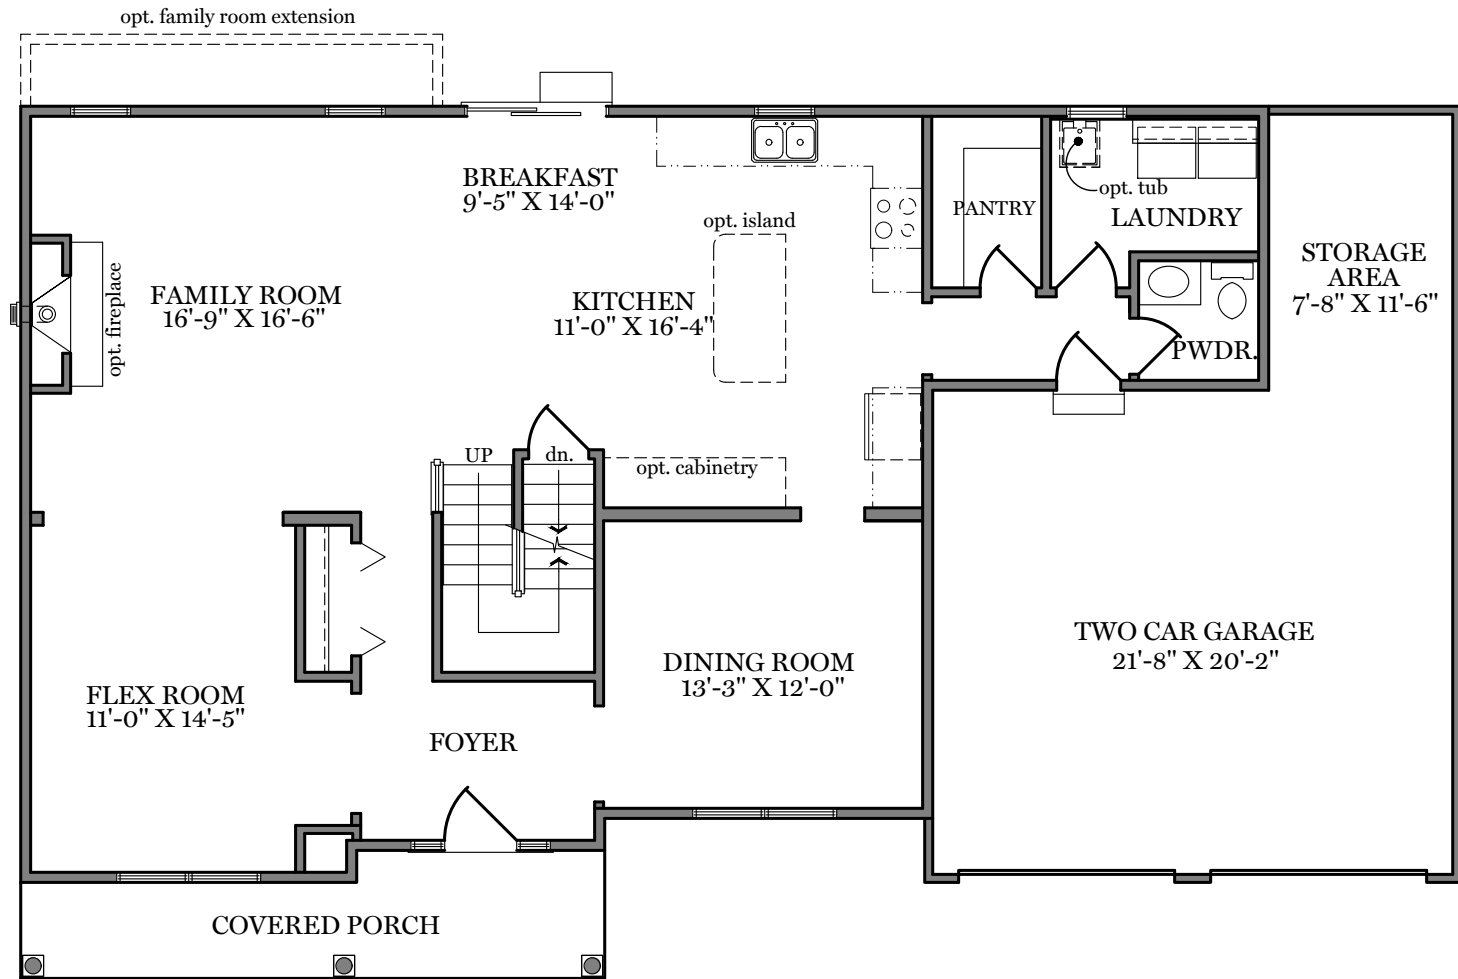

# Fox Run Creek

First Floor Plan - 1,344 sf  
"BRENTWOOD" (Traditional and Classic)

ALL PRINTS ARE FOR ILLUSTRATION PURPOSES AND REPRESENT HOMES IN Fox Run Creek. ROOM SIZES ARE APPROXIMATE. CONTACT SALES AGENT FOR MORE INFORMATION.

Second Floor Plan 1,280 sf

"BRENTWOOD" (Traditional and Classic)

ALL PRINTS ARE FOR ILLUSTRATION PURPOSES AND REPRESENT HOMES IN Fox Run Creek. ROOM SIZES ARE APPROXIMATE. CONTACT SALES AGENT FOR MORE INFORMATION.

## First Floor Plan - 1,344 sf

"BRENTWOOD" (American and Heritage)

ALL PRINTS ARE FOR ILLUSTRATION PURPOSES AND REPRESENT HOMES IN Fox Run Creek. ROOM SIZES ARE APPROXIMATE. CONTACT SALES AGENT FOR MORE INFORMATION.

Second Floor Plan 1,280 sf

"BRENTWOOD" (American and Heritage)

ALL PRINTS ARE FOR ILLUSTRATION PURPOSES AND REPRESENT HOMES IN Fox Run Creek. ROOM SIZES ARE APPROXIMATE. CONTACT SALES AGENT FOR MORE INFORMATION.