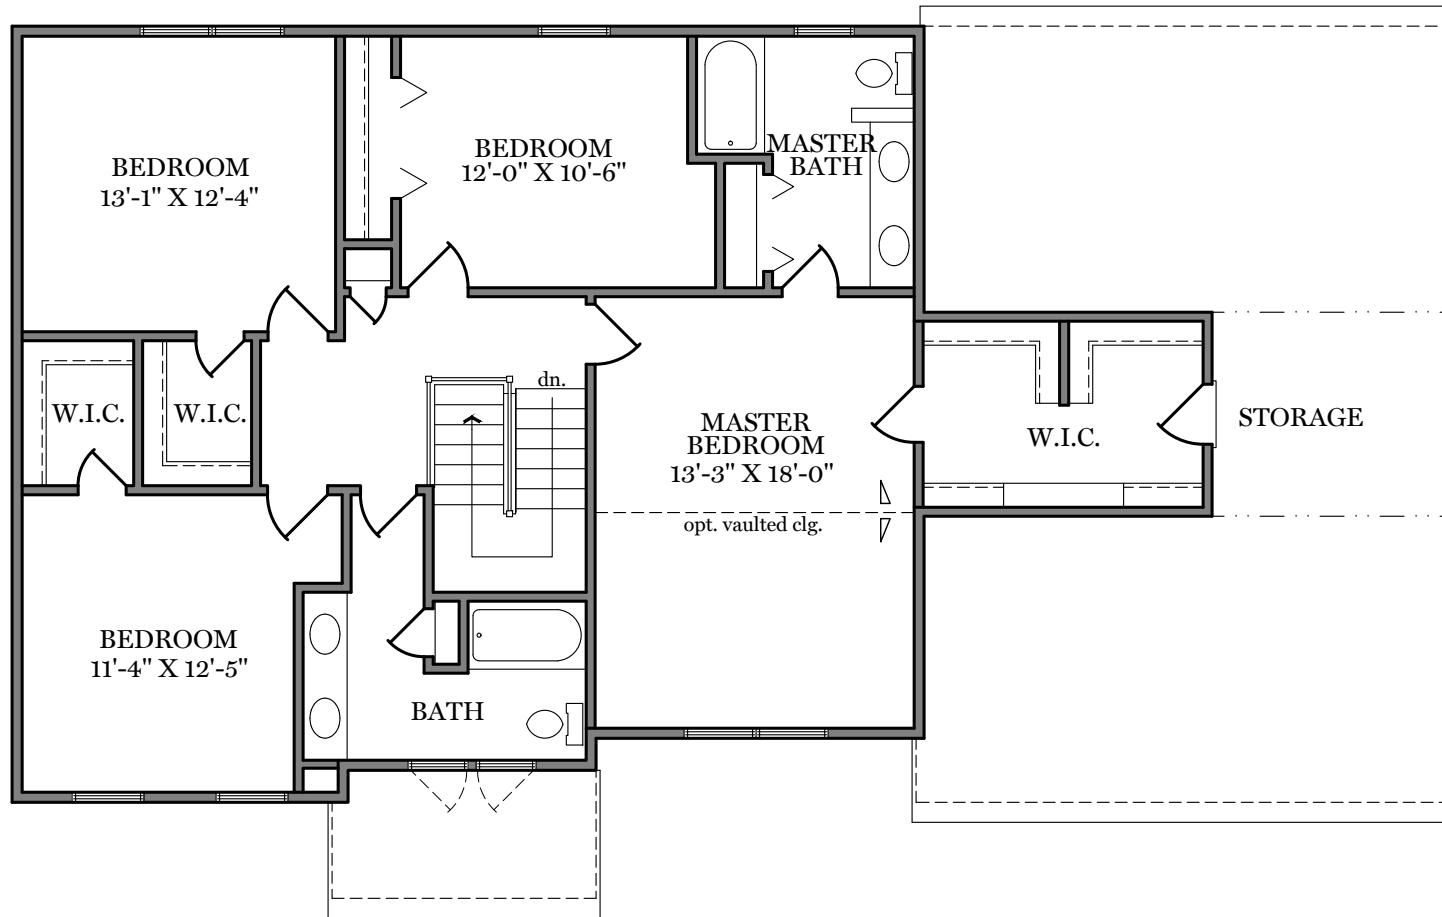

## First Floor Plan - 1,344 sf

"BRENTWOOD" (Traditional and Classic)

ALL PRINTS ARE FOR ILLUSTRATION PURPOSES AND REPRESENT HOMES IN Fox Run Creek. ROOM SIZES ARE APPROXIMATE. CONTACT SALES AGENT FOR MORE INFORMATION.

Second Floor Plan 1,280 sf

"BRENTWOOD" (Traditional and Classic)

ALL PRINTS ARE FOR ILLUSTRATION PURPOSES AND REPRESENT HOMES IN Fox Run Creek. ROOM SIZES ARE APPROXIMATE. CONTACT SALES AGENT FOR MORE INFORMATION.

## First Floor Plan - 1,344 sf

"BRENTWOOD" (American and Heritage)

ALL PRINTS ARE FOR ILLUSTRATION PURPOSES AND REPRESENT HOMES IN Fox Run Creek. ROOM SIZES ARE APPROXIMATE. CONTACT SALES AGENT FOR MORE INFORMATION.

Second Floor Plan 1,280 sf

"BRENTWOOD" (American and Heritage)

ALL PRINTS ARE FOR ILLUSTRATION PURPOSES AND REPRESENT HOMES IN Fox Run Creek. ROOM SIZES ARE APPROXIMATE. CONTACT SALES AGENT FOR MORE INFORMATION.