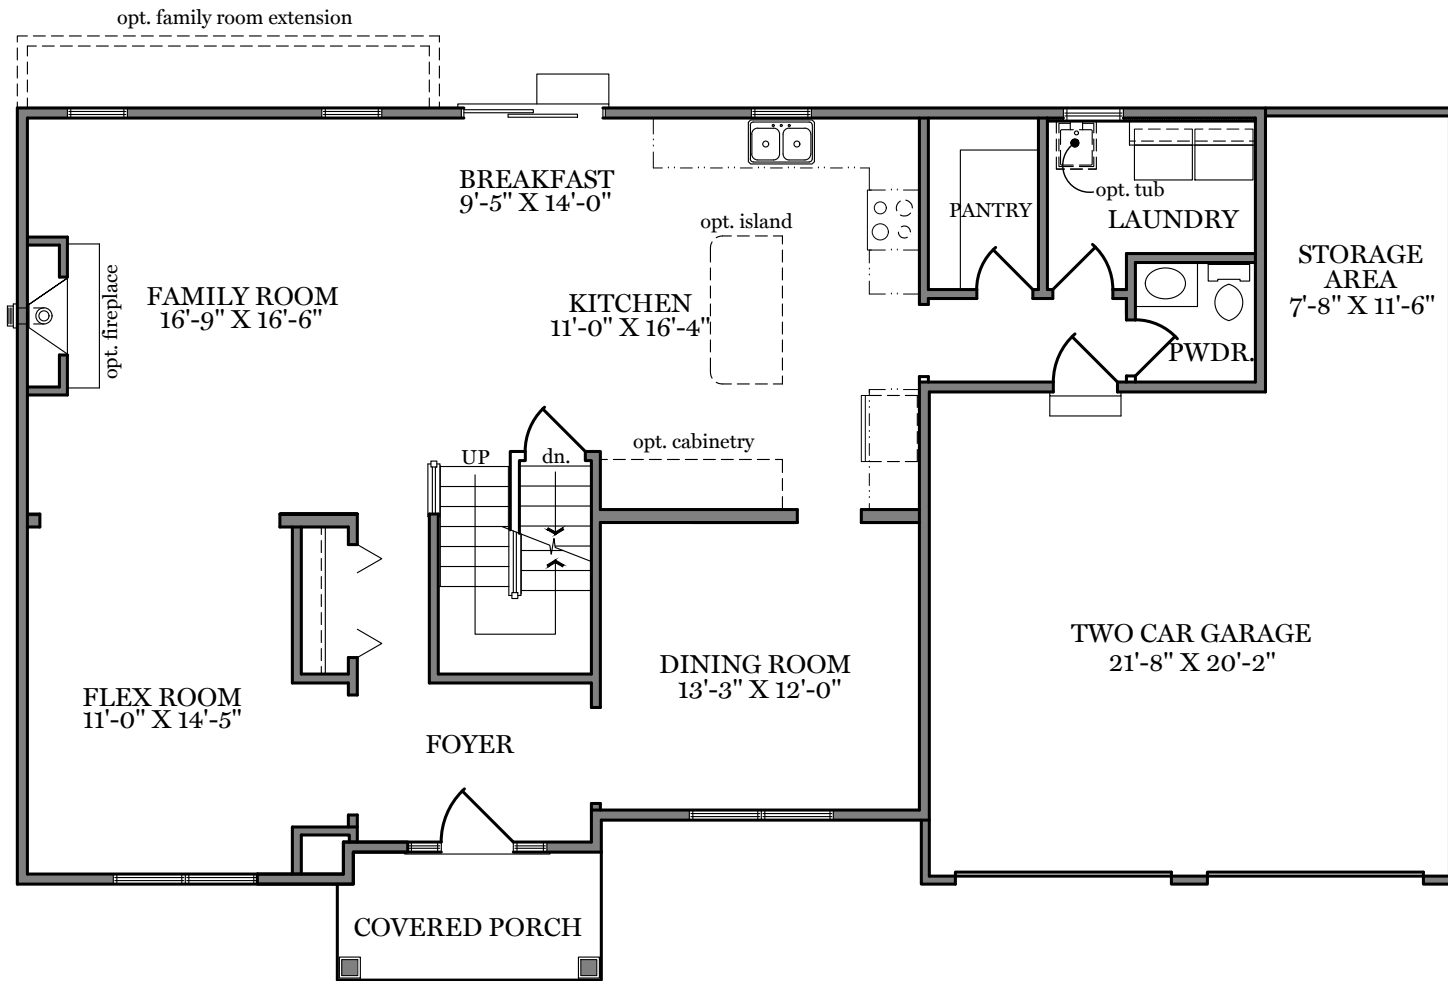

## First Floor Plan - 1,344 sf

"BRENTWOOD" (Traditional and Classic)

ALL PRINTS ARE FOR ILLUSTRATION PURPOSES AND REPRESENT HOMES IN Fox Run Creek. ROOM SIZES ARE APPROXIMATE. CONTACT SALES AGENT FOR MORE INFORMATION.

Second Floor Plan 1,280 sf

"BRENTWOOD" (Traditional and Classic)

ALL PRINTS ARE FOR ILLUSTRATION PURPOSES AND REPRESENT HOMES IN Fox Run Creek. ROOM SIZES ARE APPROXIMATE. CONTACT SALES AGENT FOR MORE INFORMATION.

## First Floor Plan - 1,344 sf

"BRENTWOOD" (American and Heritage)

ALL PRINTS ARE FOR ILLUSTRATION PURPOSES AND REPRESENT HOMES IN Fox Run Creek. ROOM SIZES ARE APPROXIMATE. CONTACT SALES AGENT FOR MORE INFORMATION.