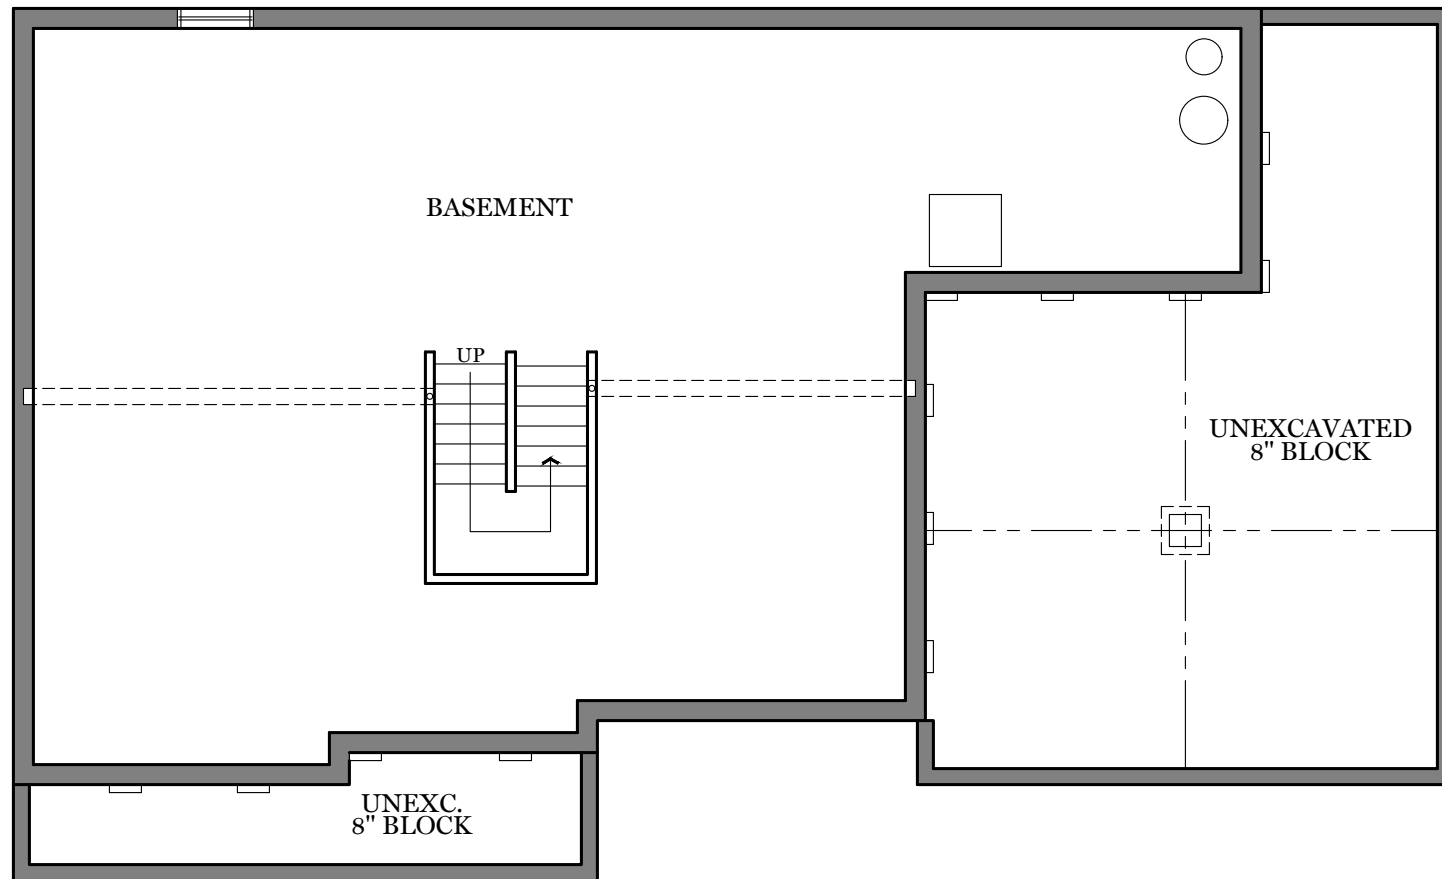

Second Floor Plan 1,280 sf

"BRENTWOOD" (Traditional and Classic)

ALL PRINTS ARE FOR ILLUSTRATION PURPOSES AND REPRESENT HOMES IN Fox Run Creek. ROOM SIZES ARE APPROXIMATE. CONTACT SALES AGENT FOR MORE INFORMATION.

## First Floor Plan - 1,344 sf

"BRENTWOOD" (American and Heritage)

ALL PRINTS ARE FOR ILLUSTRATION PURPOSES AND REPRESENT HOMES IN Fox Run Creek. ROOM SIZES ARE APPROXIMATE. CONTACT SALES AGENT FOR MORE INFORMATION.

Second Floor Plan 1,280 sf

"BRENTWOOD" (American and Heritage)

ALL PRINTS ARE FOR ILLUSTRATION PURPOSES AND REPRESENT HOMES IN Fox Run Creek. ROOM SIZES ARE APPROXIMATE. CONTACT SALES AGENT FOR MORE INFORMATION.