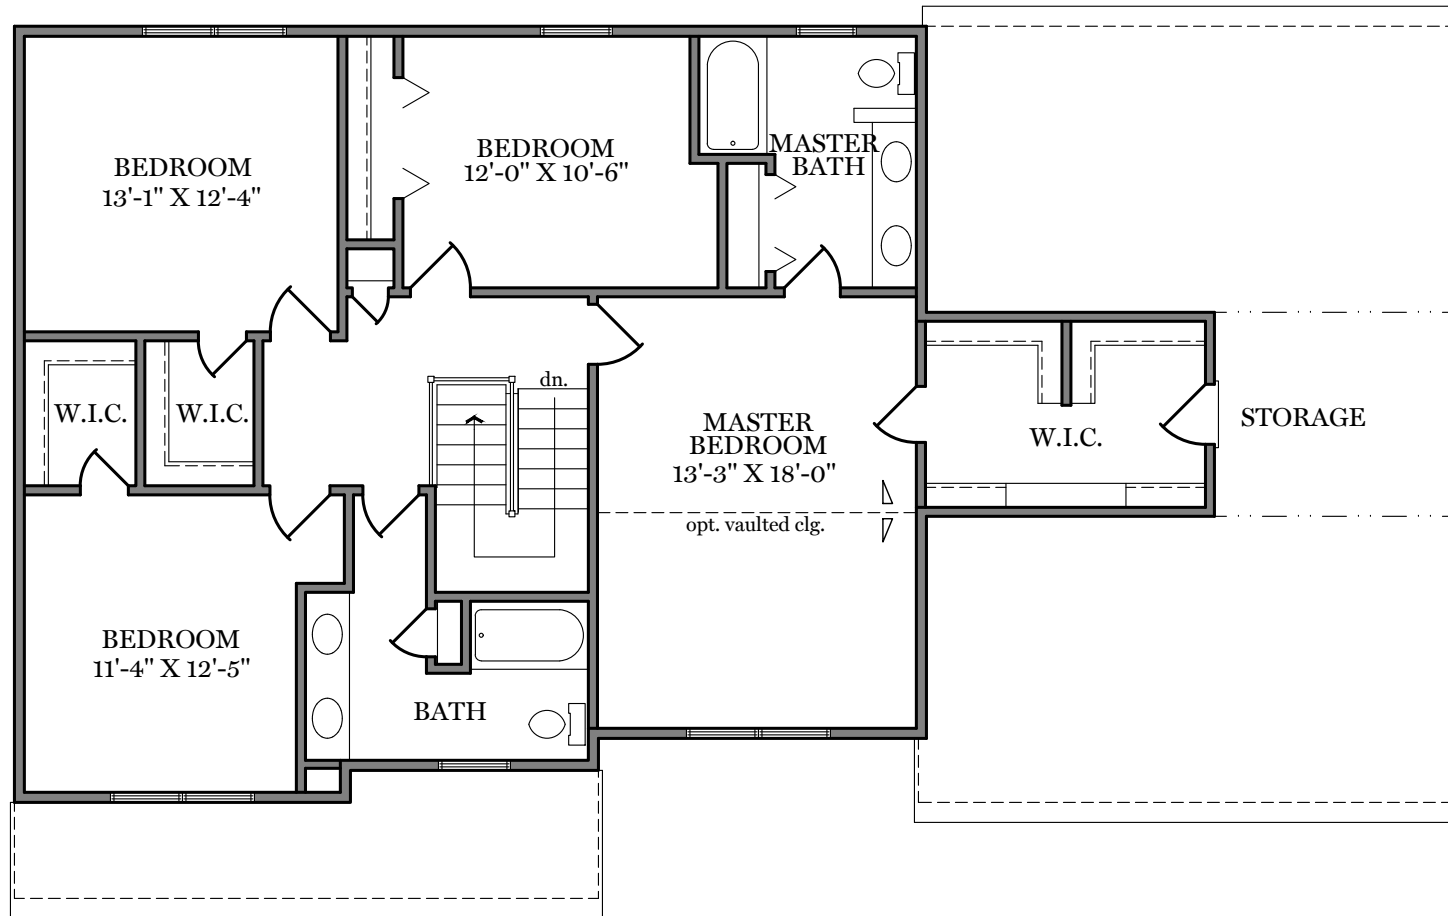

## First Floor Plan - 1,344 sf

"BRENTWOOD" (Traditional and Classic)

ALL PRINTS ARE FOR ILLUSTRATION PURPOSES AND REPRESENT HOMES IN Fox Run Creek. ROOM SIZES ARE APPROXIMATE. CONTACT SALES AGENT FOR MORE INFORMATION.

Second Floor Plan 1,280 sf

"BRENTWOOD" (Traditional and Classic)

ALL PRINTS ARE FOR ILLUSTRATION PURPOSES AND REPRESENT HOMES IN Fox Run Creek. ROOM SIZES ARE APPROXIMATE. CONTACT SALES AGENT FOR MORE INFORMATION.

## First Floor Plan - 1,344 sf

"BRENTWOOD" (American and Heritage)

ALL PRINTS ARE FOR ILLUSTRATION PURPOSES AND REPRESENT HOMES IN Fox Run Creek. ROOM SIZES ARE APPROXIMATE. CONTACT SALES AGENT FOR MORE INFORMATION.