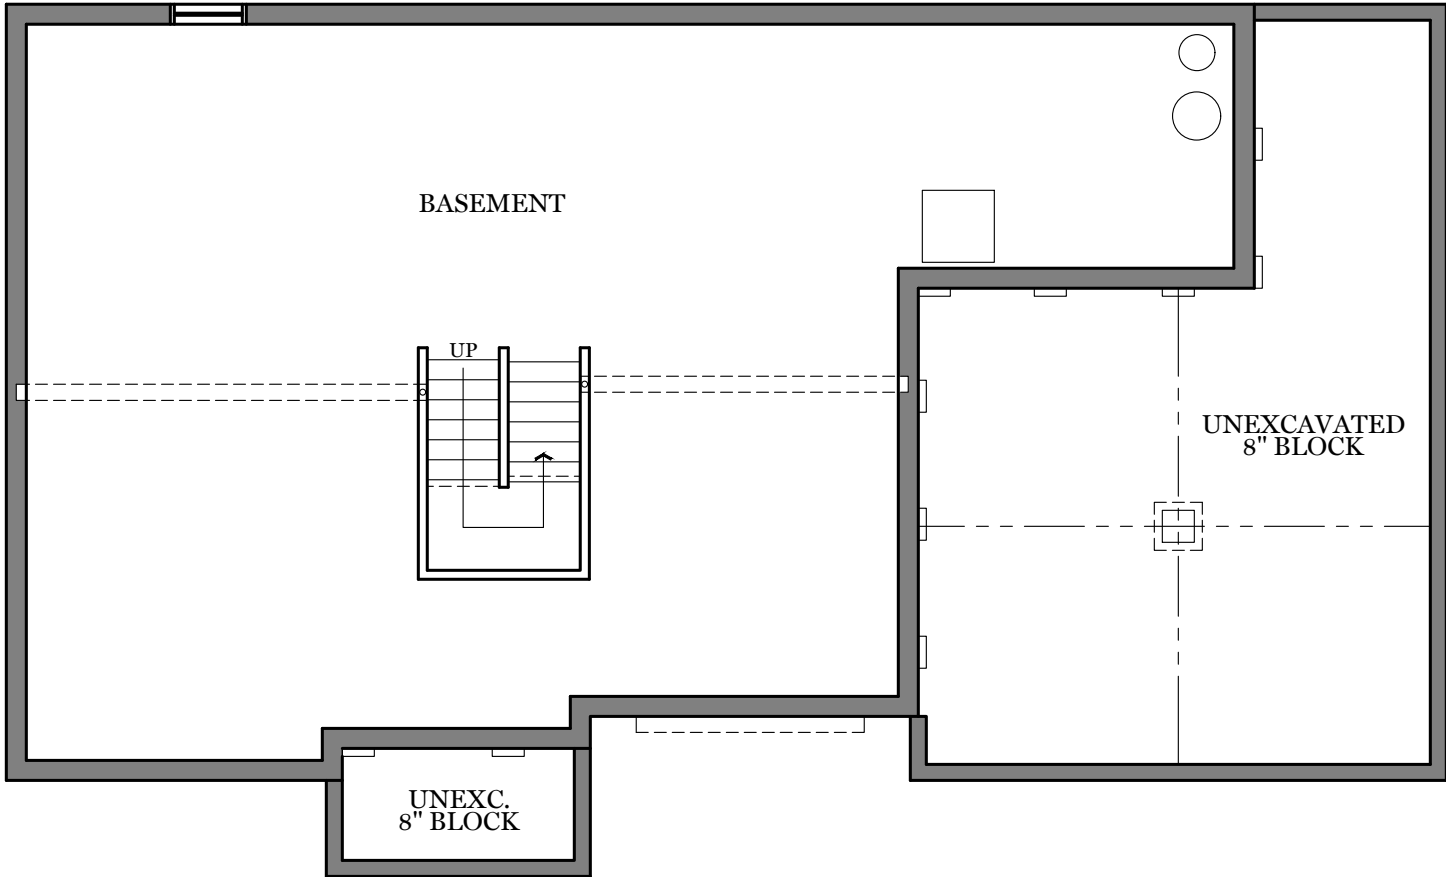

Second Floor Plan 1,280 sf

"BRENTWOOD" (Traditional and Classic)

ALL PRINTS ARE FOR ILLUSTRATION PURPOSES AND REPRESENT HOMES IN Fox Run Creek. ROOM SIZES ARE APPROXIMATE. CONTACT SALES AGENT FOR MORE INFORMATION.

## First Floor Plan - 1,344 sf

"BRENTWOOD" (American and Heritage)

ALL PRINTS ARE FOR ILLUSTRATION PURPOSES AND REPRESENT HOMES IN Fox Run Creek. ROOM SIZES ARE APPROXIMATE. CONTACT SALES AGENT FOR MORE INFORMATION.

Second Floor Plan 1,280 sf

"BRENTWOOD" (American and Heritage)

ALL PRINTS ARE FOR ILLUSTRATION PURPOSES AND REPRESENT HOMES IN Fox Run Creek. ROOM SIZES ARE APPROXIMATE. CONTACT SALES AGENT FOR MORE INFORMATION.