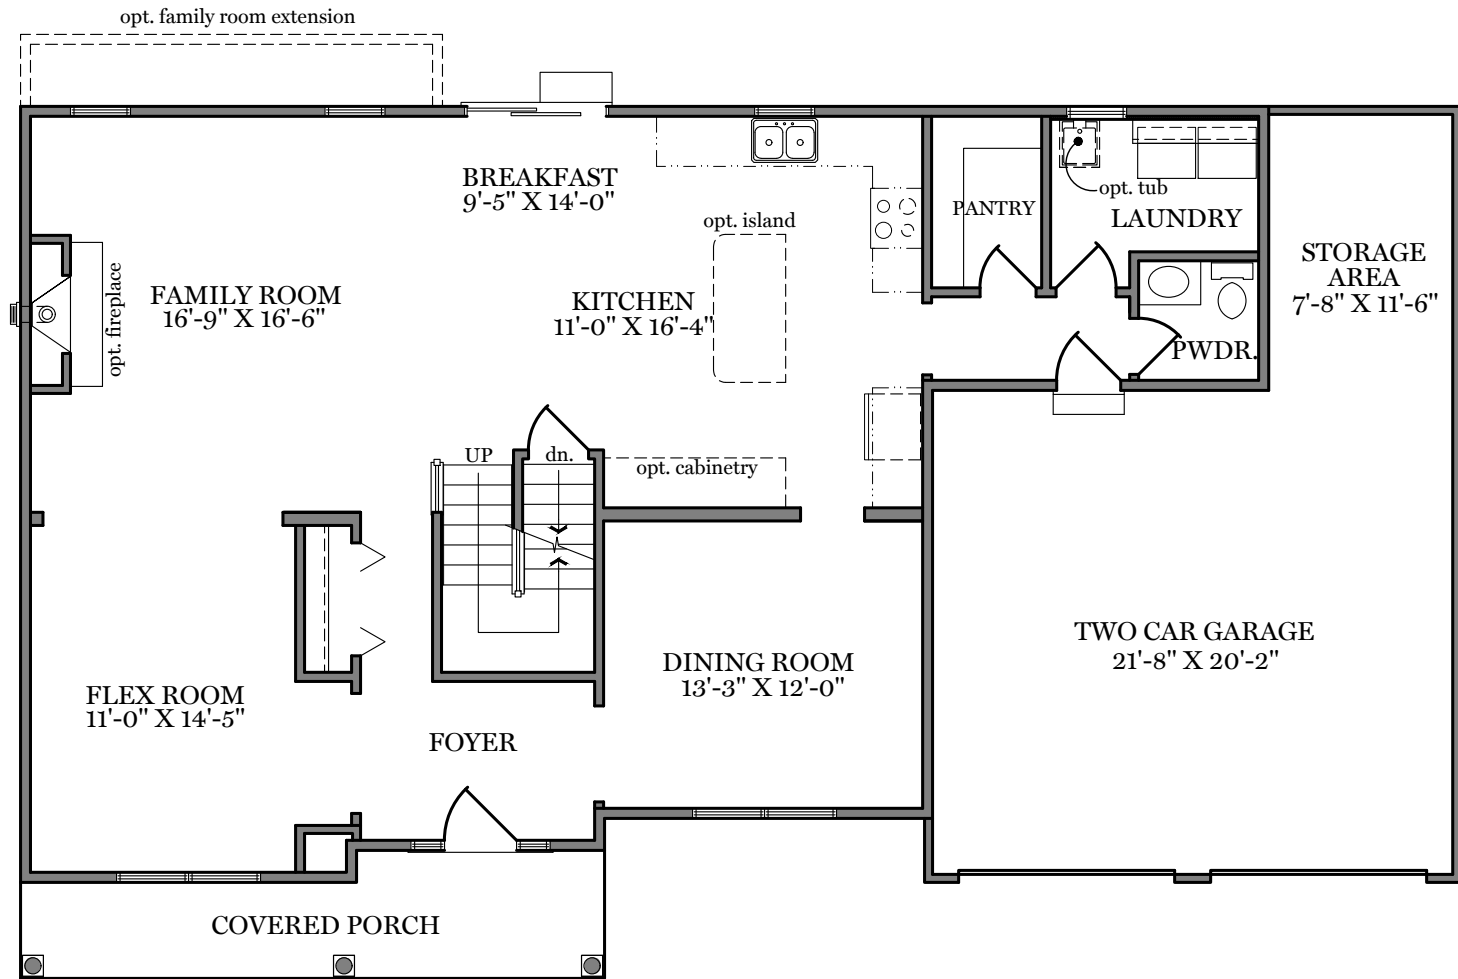

## First Floor Plan - 1,344 sf

"BRENTWOOD" (Traditional and Classic)

ALL PRINTS ARE FOR ILLUSTRATION PURPOSES AND REPRESENT HOMES IN Fox Run Creek. ROOM SIZES ARE APPROXIMATE. CONTACT SALES AGENT FOR MORE INFORMATION.

Second Floor Plan 1,280 sf

"BRENTWOOD" (Traditional and Classic)

ALL PRINTS ARE FOR ILLUSTRATION PURPOSES AND REPRESENT HOMES IN Fox Run Creek. ROOM SIZES ARE APPROXIMATE. CONTACT SALES AGENT FOR MORE INFORMATION.

## First Floor Plan - 1,344 sf

"BRENTWOOD" (American and Heritage)

ALL PRINTS ARE FOR ILLUSTRATION PURPOSES AND REPRESENT HOMES IN Fox Run Creek. ROOM SIZES ARE APPROXIMATE. CONTACT SALES AGENT FOR MORE INFORMATION.