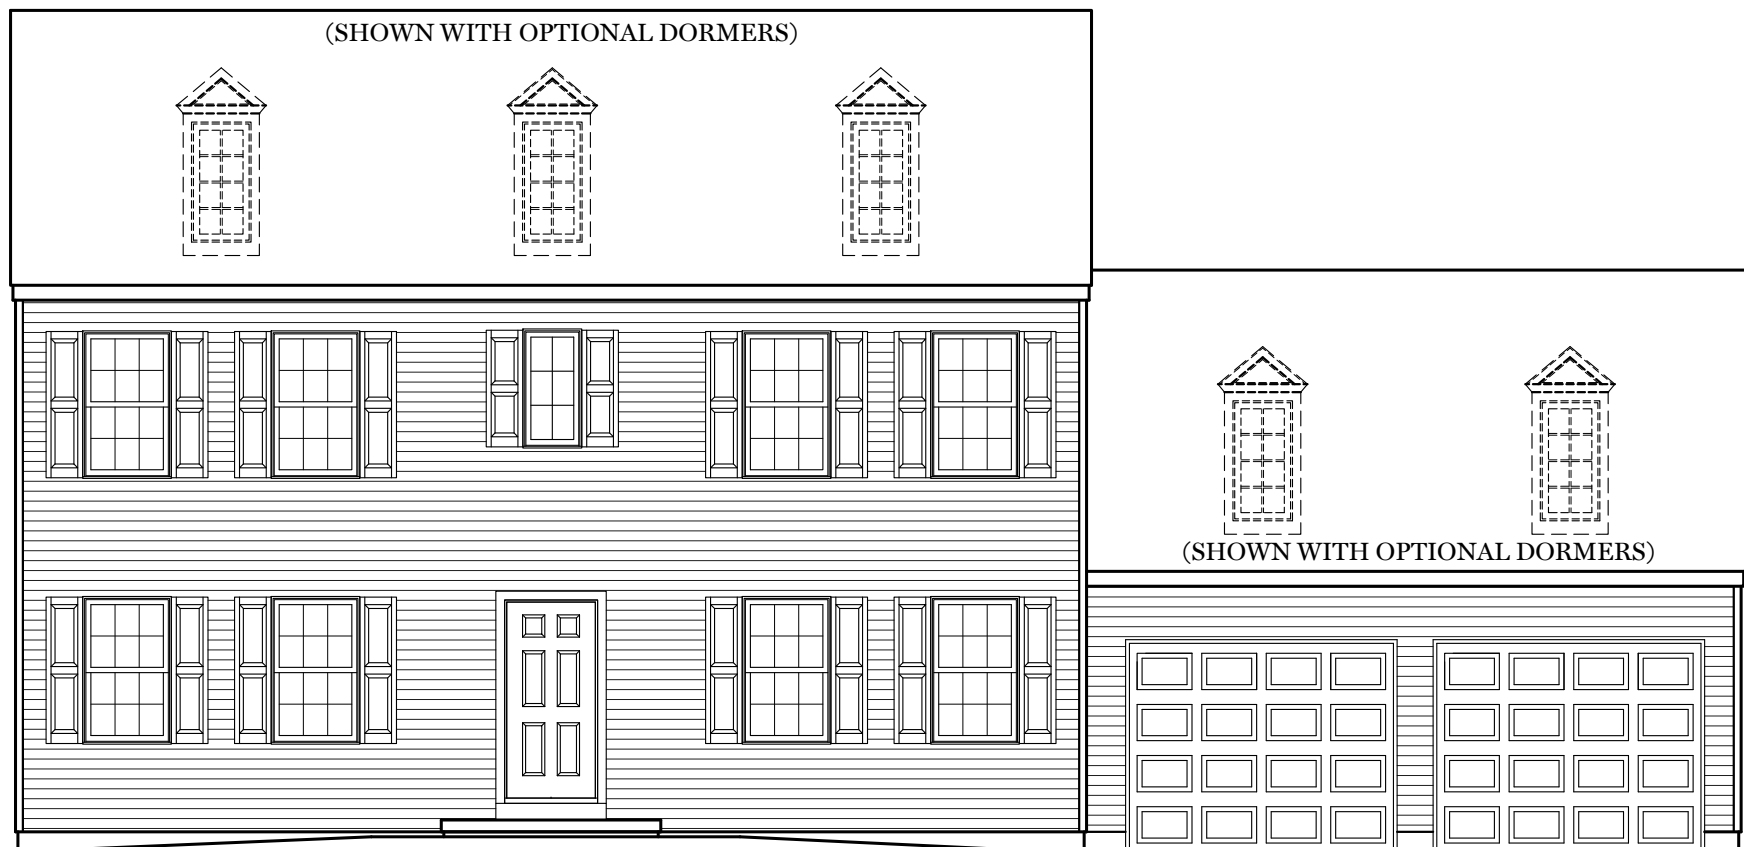

Fox Run Creek

— Traditional Elevation - 2,160 sf —
"BRIARWOOD"

ALL PRINTS ARE FOR ILLUSTRATION
PURPOSES AND REPRESENT
HOMES IN Fox Run Creek
ROOM SIZES ARE APPROXIMATE.
CONTACT SALES AGENT FOR
MORE INFORMATION

Fox Run Creek

Classic Elevation - 2,160 sf
"BRIARWOOD"

ALL PRINTS ARE FOR ILLUSTRATION
PURPOSES AND REPRESENT
HOMES IN Fox Run Creek
ROOM SIZES ARE APPROXIMATE.
CONTACT SALES AGENT FOR
MORE INFORMATION

Fox Run Creek

American Elevation - 2,176 sf
"BRIARWOOD"

ALL PRINTS ARE FOR ILLUSTRATION
PURPOSES AND REPRESENT
HOMES IN Fox Run Creek
ROOM SIZES ARE APPROXIMATE.
CONTACT SALES AGENT FOR
MORE INFORMATION