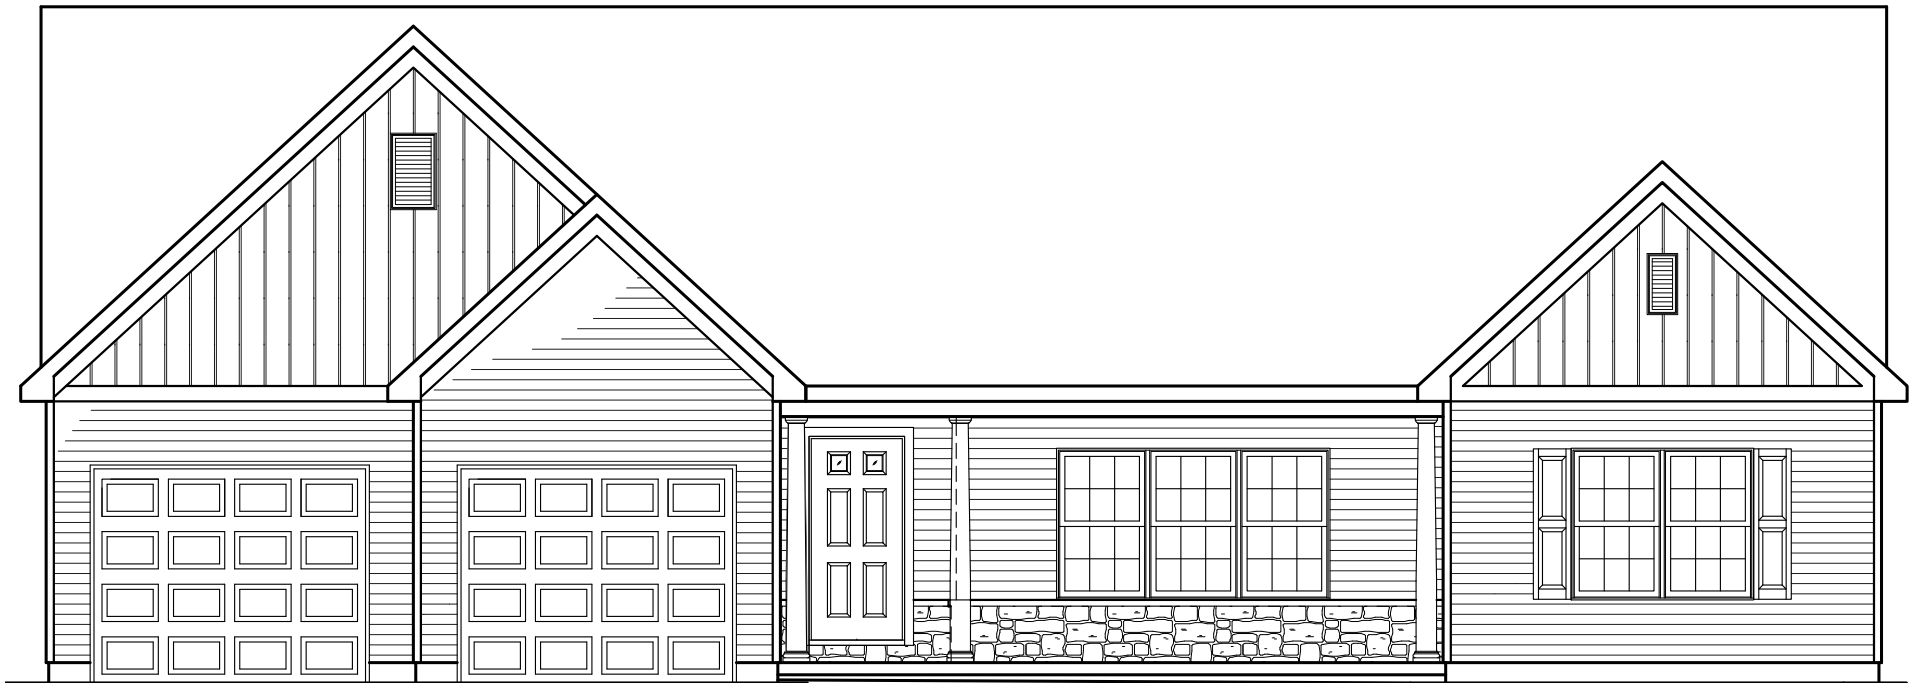

First Floor Plan - 2,108 sf
"BROOKFIELD"

ALL PRINTS ARE FOR ILLUSTRATION PURPOSES AND REPRESENT HOMES IN Fox Run Creek. ROOM SIZES ARE APPROXIMATE. CONTACT SALES AGENT FOR MORE INFORMATION.

Fox Run Creek

Traditional Elevation - 2,108 sf

"BROOKFIELD"

ALL PRINTS ARE FOR ILLUSTRATION
PURPOSES AND REPRESENT
HOMES IN Fox Run Creek
ROOM SIZES ARE APPROXIMATE.
CONTACT SALES AGENT FOR
MORE INFORMATION

Classic Elevation - 2,108 sf
"BROOKFIELD"

ALL PRINTS ARE FOR ILLUSTRATION
PURPOSES AND REPRESENT
HOMES IN Fox Run Creek
ROOM SIZES ARE APPROXIMATE.
CONTACT SALES AGENT FOR
MORE INFORMATION

(SHOWN WITH OPTIONAL DORMERS)

American Elevation - 2,108 sf

"BROOKFIELD"

ALL PRINTS ARE FOR ILLUSTRATION PURPOSES AND REPRESENT HOMES IN Fox Run Creek. ROOM SIZES ARE APPROXIMATE. CONTACT SALES AGENT FOR MORE INFORMATION

(SHOWN WITH OPTIONAL DORMERS)

Heritage Elevation - 2,108 sf