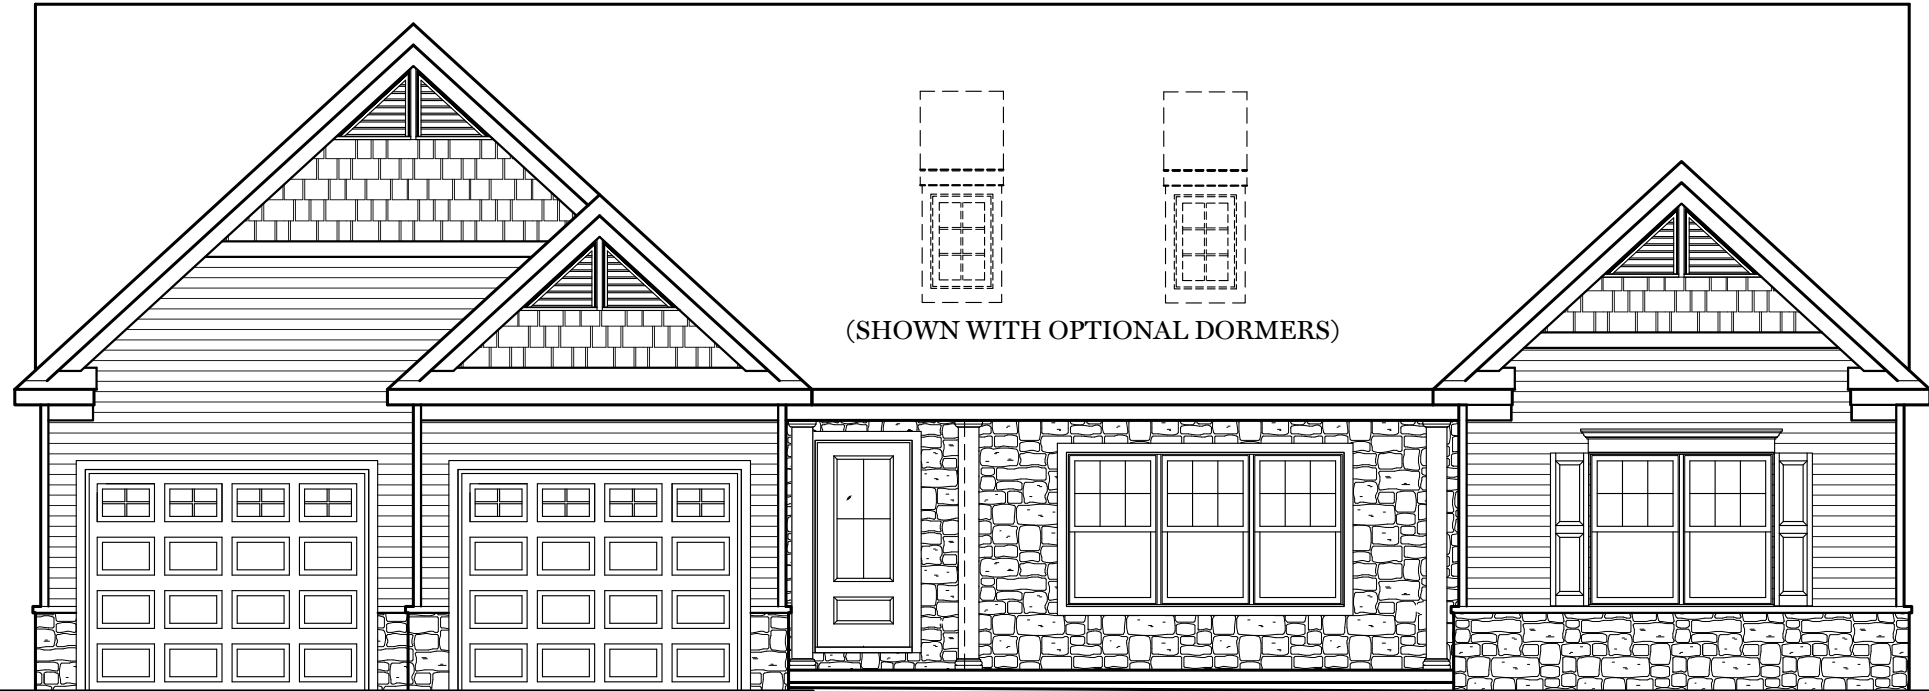

First Floor Plan - 2,108 sf
"BROOKFIELD"

ALL PRINTS ARE FOR ILLUSTRATION PURPOSES AND REPRESENT HOMES IN Fox Run Creek. ROOM SIZES ARE APPROXIMATE. CONTACT SALES AGENT FOR MORE INFORMATION.

Fox Run Creek

Traditional Elevation - 2,108 sf

"BROOKFIELD"

ALL PRINTS ARE FOR ILLUSTRATION
PURPOSES AND REPRESENT
HOMES IN Fox Run Creek
ROOM SIZES ARE APPROXIMATE.
CONTACT SALES AGENT FOR
MORE INFORMATION

Classic Elevation - 2,108 sf
"BROOKFIELD"

ALL PRINTS ARE FOR ILLUSTRATION
PURPOSES AND REPRESENT
HOMES IN Fox Run Creek
ROOM SIZES ARE APPROXIMATE.
CONTACT SALES AGENT FOR
MORE INFORMATION

(SHOWN WITH OPTIONAL DORMERS)

American Elevation - 2,108 sf

"BROOKFIELD"

ALL PRINTS ARE FOR ILLUSTRATION PURPOSES AND REPRESENT HOMES IN Fox Run Creek. ROOM SIZES ARE APPROXIMATE. CONTACT SALES AGENT FOR MORE INFORMATION

(SHOWN WITH OPTIONAL DORMERS)

Heritage Elevation - 2,108 sf