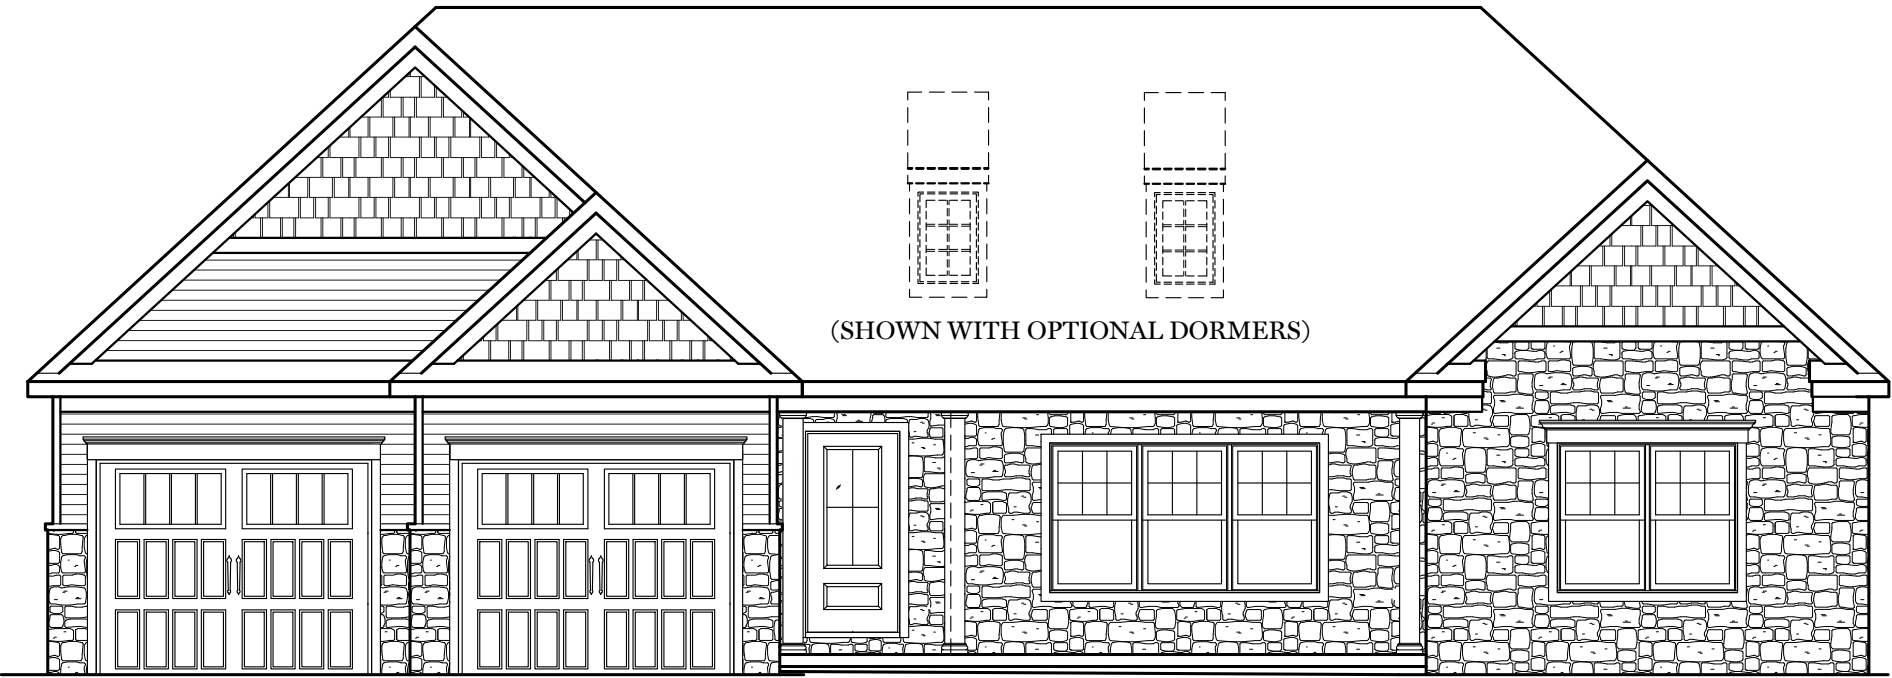

Traditional Elevation - 2,108 sf

"BROOKFIELD"

ALL PRINTS ARE FOR ILLUSTRATION
PURPOSES AND REPRESENT
HOMES IN Fox Run Creek
ROOM SIZES ARE APPROXIMATE.
CONTACT SALES AGENT FOR
MORE INFORMATION

Classic Elevation - 2,108 sf
"BROOKFIELD"

ALL PRINTS ARE FOR ILLUSTRATION
PURPOSES AND REPRESENT
HOMES IN Fox Run Creek
ROOM SIZES ARE APPROXIMATE.
CONTACT SALES AGENT FOR
MORE INFORMATION

(SHOWN WITH OPTIONAL DORMERS)

American Elevation - 2,108 sf

"BROOKFIELD"

ALL PRINTS ARE FOR ILLUSTRATION PURPOSES AND REPRESENT HOMES IN Fox Run Creek. ROOM SIZES ARE APPROXIMATE. CONTACT SALES AGENT FOR MORE INFORMATION

(SHOWN WITH OPTIONAL DORMERS)

Heritage Elevation - 2,108 sf

"BROOKFIELD"

ALL PRINTS ARE FOR ILLUSTRATION PURPOSES AND REPRESENT HOMES IN Fox Run Creek. ROOM SIZES ARE APPROXIMATE. CONTACT SALES AGENT FOR MORE INFORMATION