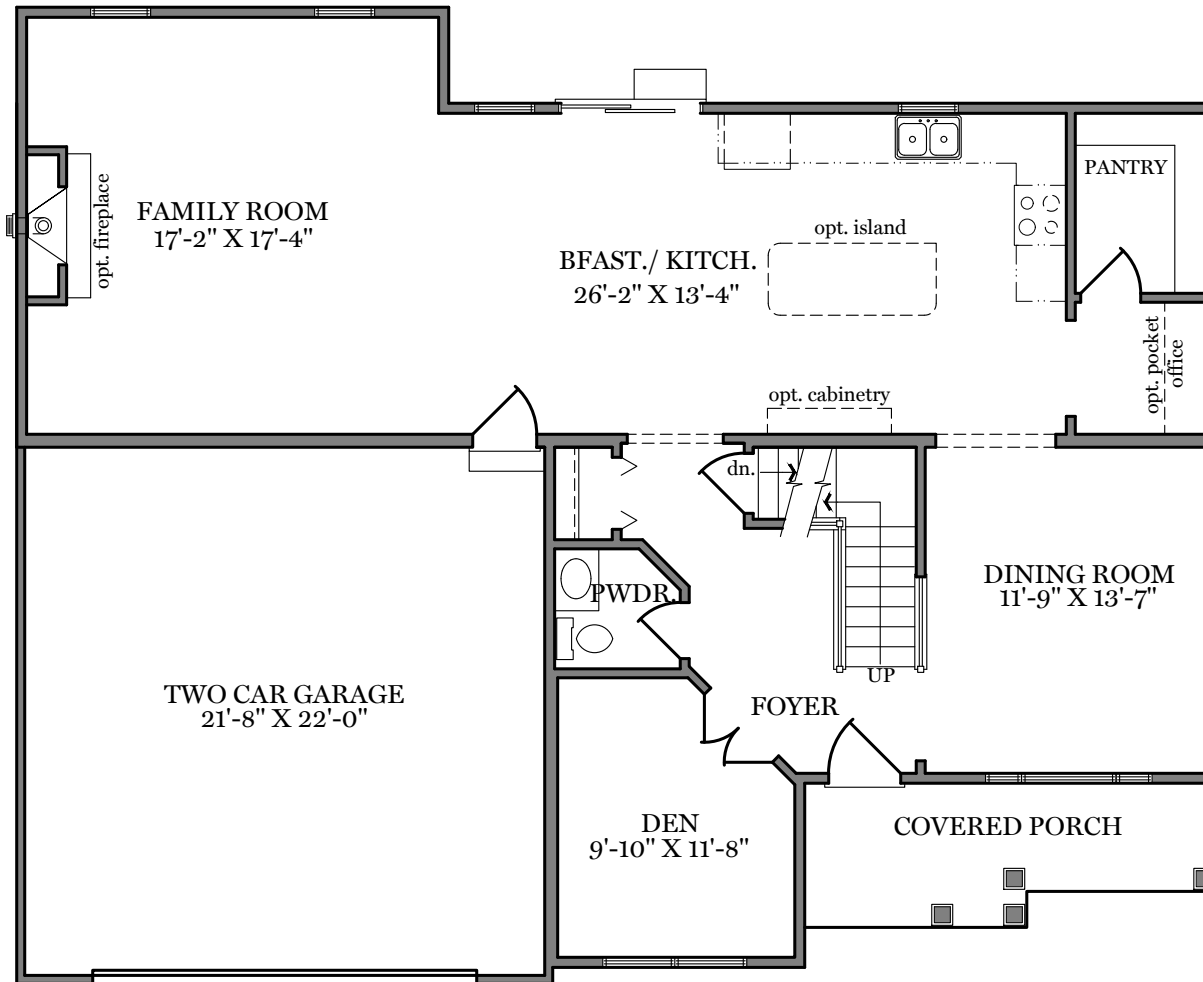

First Floor Plan - 1,264 sf
"CAMBRIDGE" (Traditional, Classic, and Heritage)

ALL PRINTS ARE FOR ILLUSTRATION PURPOSES AND REPRESENT HOMES IN FOX RUN CREEK. ROOM SIZES ARE APPROXIMATE. CONTACT SALES AGENT FOR MORE INFORMATION

Second Floor Plan 1,544 sf

"CAMBRIDGE" (Traditional and Classic)

ALL PRINTS ARE FOR ILLUSTRATION PURPOSES AND REPRESENT HOMES IN FOX RUN CREEK. ROOM SIZES ARE APPROXIMATE. CONTACT SALES AGENT FOR MORE INFORMATION

American First Floor Plan - 1,264 sf
"CAMBRIDGE"

ALL PRINTS ARE FOR ILLUSTRATION PURPOSES AND REPRESENT HOMES IN FOX RUN CREEK. ROOM SIZES ARE APPROXIMATE. CONTACT SALES AGENT FOR MORE INFORMATION

American Second Floor Plan 1,544 sf

"CAMBRIDGE"

ALL PRINTS ARE FOR ILLUSTRATION PURPOSES AND REPRESENT HOMES IN FOX RUN CREEK. ROOM SIZES ARE APPROXIMATE. CONTACT SALES AGENT FOR MORE INFORMATION

Heritage Second Floor Plan 1,544 sf

"CAMBRIDGE"