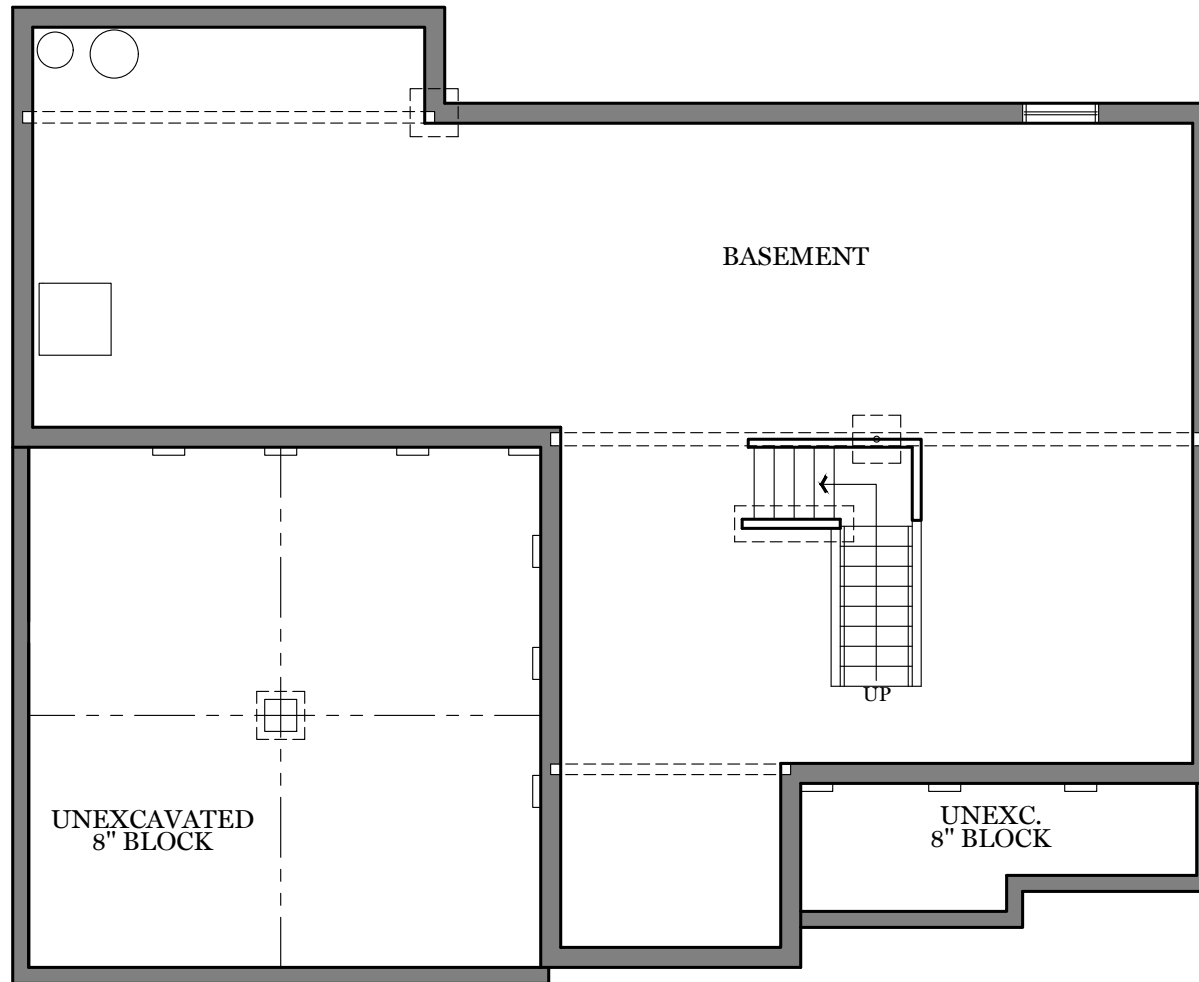

"CAMBRIDGE"

ALL PRINTS ARE FOR ILLUSTRATION PURPOSES AND REPRESENT HOMES IN FOX RUN CREEK. ROOM SIZES ARE APPROXIMATE. CONTACT SALES AGENT FOR MORE INFORMATION

Heritage Second Floor Plan 1,544 sf

"CAMBRIDGE"

ALL PRINTS ARE FOR ILLUSTRATION PURPOSES AND REPRESENT HOMES IN FOX RUN CREEK. ROOM SIZES ARE APPROXIMATE. CONTACT SALES AGENT FOR MORE INFORMATION

Fox Run Creek

Optional 5 Bed Second Floor Plan 1,544 sf

"CAMBRIDGE"

ALL PRINTS ARE FOR ILLUSTRATION PURPOSES AND REPRESENT HOMES IN FOX RUN CREEK. ROOM SIZES ARE APPROXIMATE. CONTACT SALES AGENT FOR MORE INFORMATION.

Fox Run Creek

Traditional Elevation - 2,808 sf

"CAMBRIDGE"

ALL PRINTS ARE FOR ILLUSTRATION
PURPOSES AND REPRESENT
HOMES IN FOX RUN CREEK
ROOM SIZES ARE APPROXIMATE.
CONTACT SALES AGENT FOR
MORE INFORMATION

Classic Elevation - 2,808 sf

"CAMBRIDGE"

ALL PRINTS ARE FOR ILLUSTRATION
PURPOSES AND REPRESENT
HOMES IN FOX RUN CREEK
ROOM SIZES ARE APPROXIMATE.
CONTACT SALES AGENT FOR
MORE INFORMATION