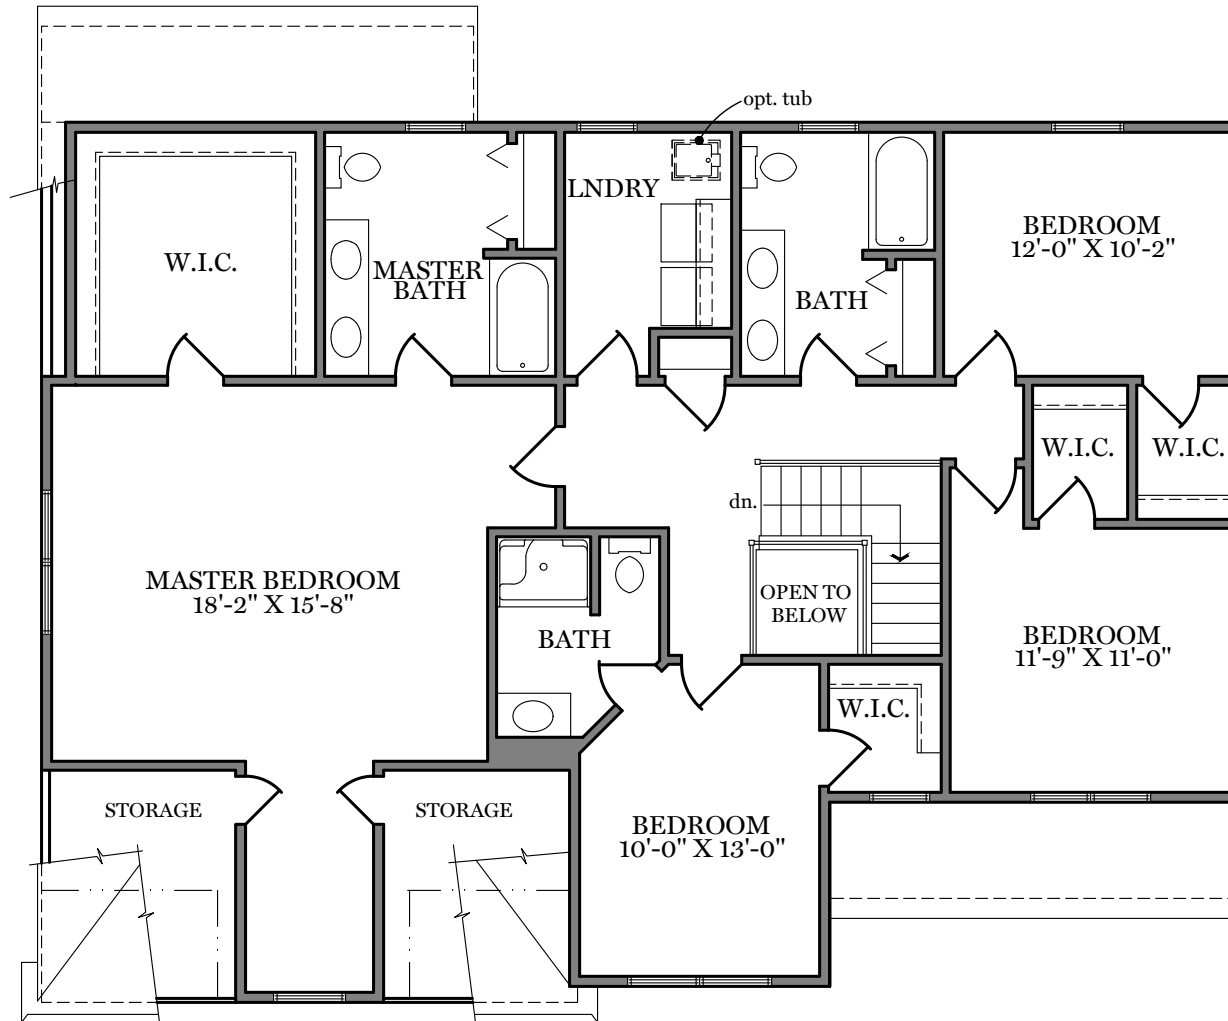

First Floor Plan - 1,264 sf
"CAMBRIDGE" (Traditional, Classic, and Heritage)

ALL PRINTS ARE FOR ILLUSTRATION PURPOSES AND REPRESENT HOMES IN FOX RUN CREEK. ROOM SIZES ARE APPROXIMATE. CONTACT SALES AGENT FOR MORE INFORMATION

Second Floor Plan 1,544 sf

"CAMBRIDGE" (Traditional and Classic)

ALL PRINTS ARE FOR ILLUSTRATION PURPOSES AND REPRESENT HOMES IN FOX RUN CREEK. ROOM SIZES ARE APPROXIMATE. CONTACT SALES AGENT FOR MORE INFORMATION

American First Floor Plan - 1,264 sf
"CAMBRIDGE"

ALL PRINTS ARE FOR ILLUSTRATION PURPOSES AND REPRESENT HOMES IN FOX RUN CREEK. ROOM SIZES ARE APPROXIMATE. CONTACT SALES AGENT FOR MORE INFORMATION

American Second Floor Plan 1,544 sf

"CAMBRIDGE"

ALL PRINTS ARE FOR ILLUSTRATION PURPOSES AND REPRESENT HOMES IN FOX RUN CREEK. ROOM SIZES ARE APPROXIMATE. CONTACT SALES AGENT FOR MORE INFORMATION

Heritage Second Floor Plan 1,544 sf

"CAMBRIDGE"