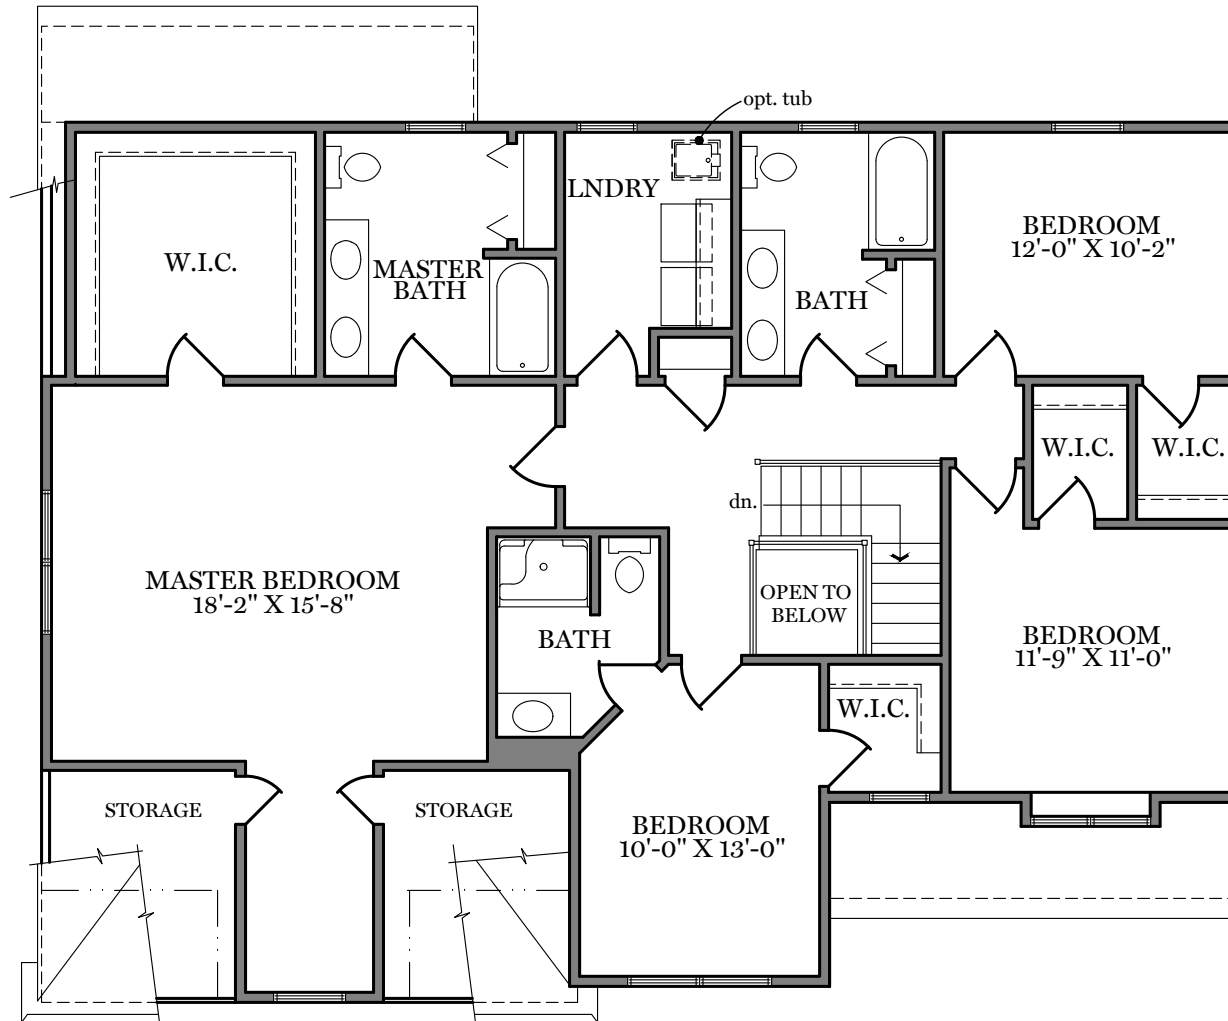

Second Floor Plan 1,544 sf

"CAMBRIDGE" (Traditional and Classic)

ALL PRINTS ARE FOR ILLUSTRATION PURPOSES AND REPRESENT HOMES IN FOX RUN CREEK. ROOM SIZES ARE APPROXIMATE. CONTACT SALES AGENT FOR MORE INFORMATION

American First Floor Plan - 1,264 sf
"CAMBRIDGE"

ALL PRINTS ARE FOR ILLUSTRATION PURPOSES AND REPRESENT HOMES IN FOX RUN CREEK. ROOM SIZES ARE APPROXIMATE. CONTACT SALES AGENT FOR MORE INFORMATION

American Second Floor Plan 1,544 sf

"CAMBRIDGE"

ALL PRINTS ARE FOR ILLUSTRATION PURPOSES AND REPRESENT HOMES IN FOX RUN CREEK. ROOM SIZES ARE APPROXIMATE. CONTACT SALES AGENT FOR MORE INFORMATION

Heritage Second Floor Plan 1,544 sf

"CAMBRIDGE"

ALL PRINTS ARE FOR ILLUSTRATION PURPOSES AND REPRESENT HOMES IN FOX RUN CREEK. ROOM SIZES ARE APPROXIMATE. CONTACT SALES AGENT FOR MORE INFORMATION

Fox Run Creek

Optional 5 Bed Second Floor Plan 1,544 sf