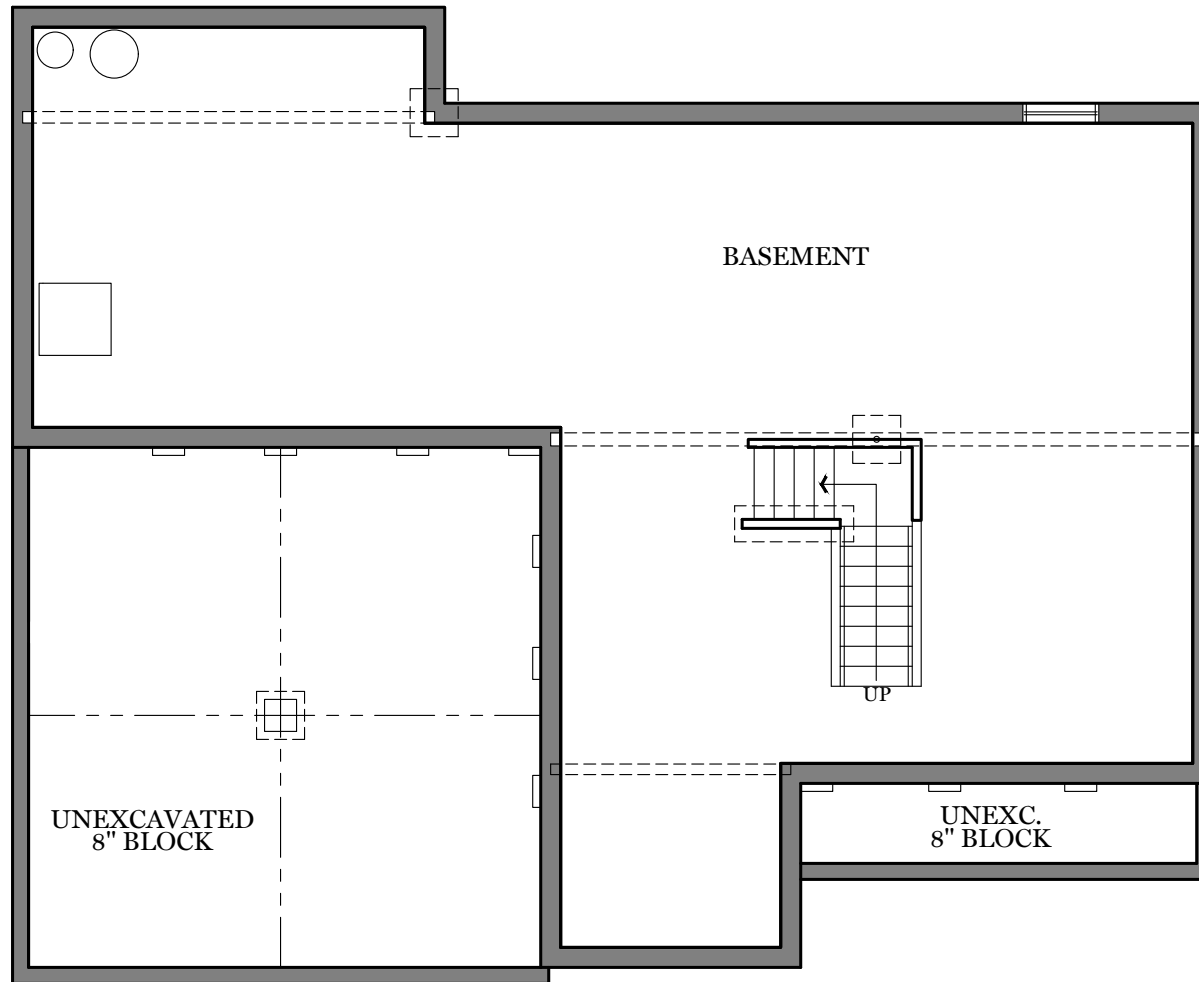

"CAMBRIDGE"

ALL PRINTS ARE FOR ILLUSTRATION PURPOSES AND REPRESENT HOMES IN FOX RUN CREEK. ROOM SIZES ARE APPROXIMATE. CONTACT SALES AGENT FOR MORE INFORMATION

Heritage Second Floor Plan 1,544 sf

"CAMBRIDGE"

ALL PRINTS ARE FOR ILLUSTRATION PURPOSES AND REPRESENT HOMES IN FOX RUN CREEK. ROOM SIZES ARE APPROXIMATE. CONTACT SALES AGENT FOR MORE INFORMATION

Fox Run Creek

Optional 5 Bed Second Floor Plan 1,544 sf

"CAMBRIDGE"

ALL PRINTS ARE FOR ILLUSTRATION PURPOSES AND REPRESENT HOMES IN FOX RUN CREEK. ROOM SIZES ARE APPROXIMATE. CONTACT SALES AGENT FOR MORE INFORMATION.

Fox Run Creek

Traditional Elevation - 2,808 sf

"CAMBRIDGE"

ALL PRINTS ARE FOR ILLUSTRATION
PURPOSES AND REPRESENT
HOMES IN FOX RUN CREEK
ROOM SIZES ARE APPROXIMATE.
CONTACT SALES AGENT FOR
MORE INFORMATION

Classic Elevation - 2,808 sf

"CAMBRIDGE"

ALL PRINTS ARE FOR ILLUSTRATION
PURPOSES AND REPRESENT
HOMES IN FOX RUN CREEK
ROOM SIZES ARE APPROXIMATE.
CONTACT SALES AGENT FOR
MORE INFORMATION