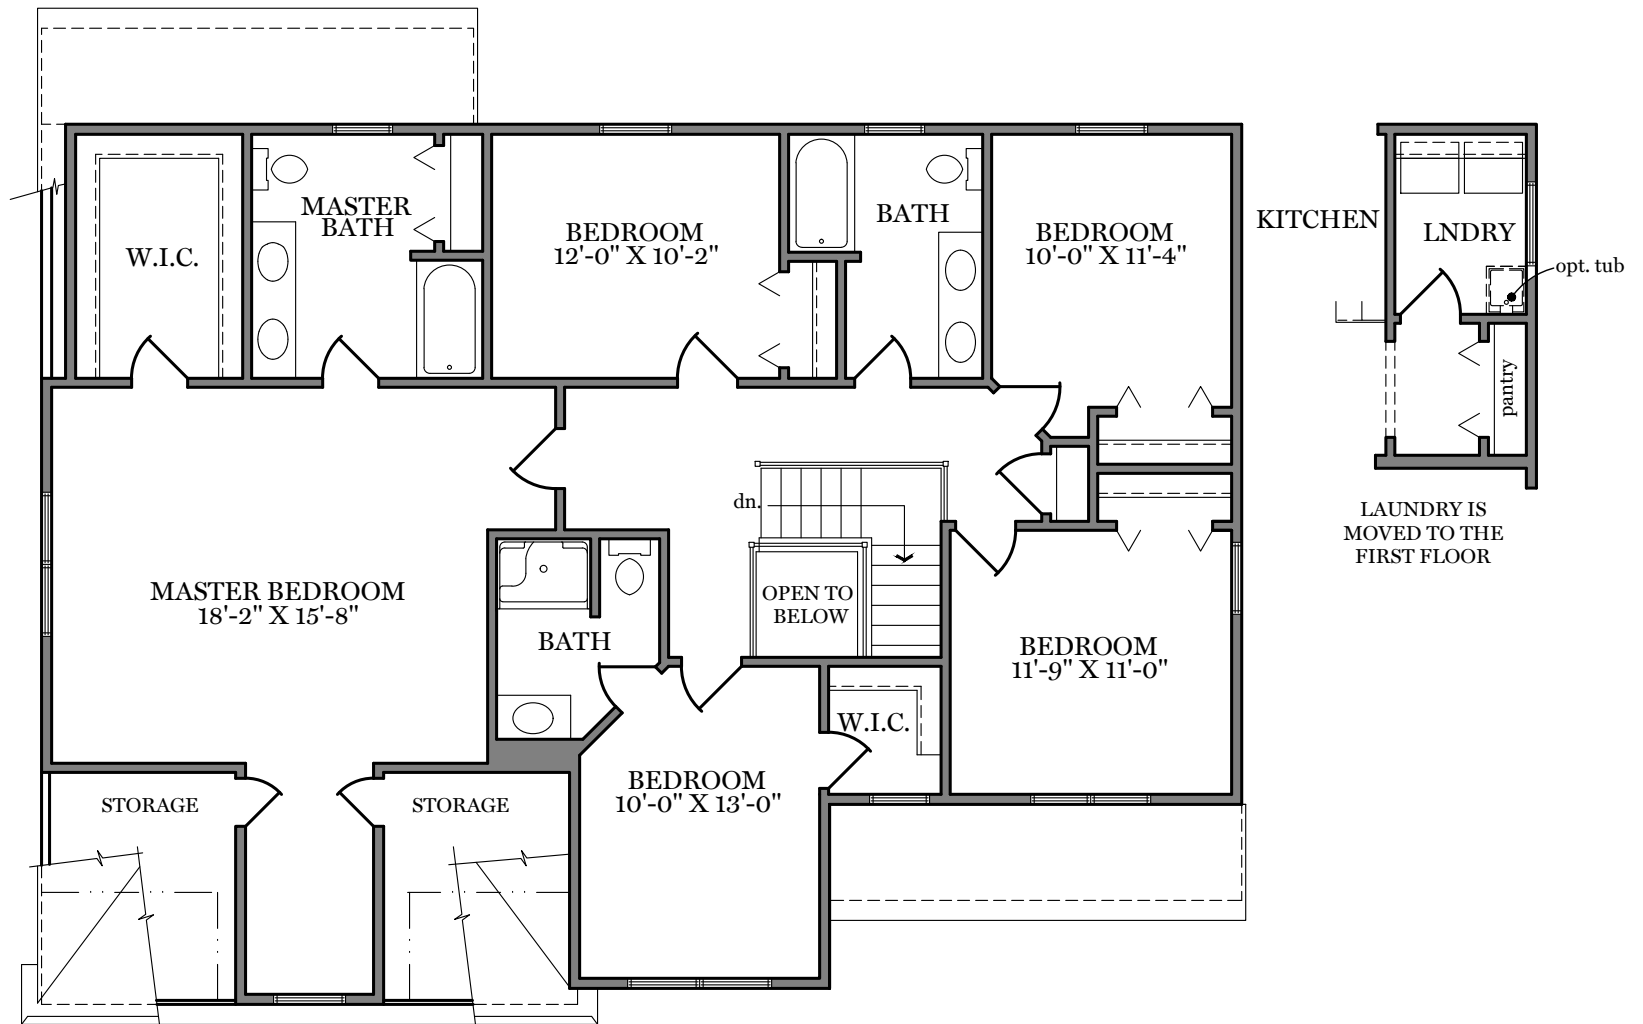

American First Floor Plan - 1,264 sf
"CAMBRIDGE"

ALL PRINTS ARE FOR ILLUSTRATION PURPOSES AND REPRESENT HOMES IN FOX RUN CREEK. ROOM SIZES ARE APPROXIMATE. CONTACT SALES AGENT FOR MORE INFORMATION

American Second Floor Plan 1,544 sf

"CAMBRIDGE"

ALL PRINTS ARE FOR ILLUSTRATION PURPOSES AND REPRESENT HOMES IN FOX RUN CREEK. ROOM SIZES ARE APPROXIMATE. CONTACT SALES AGENT FOR MORE INFORMATION

Heritage Second Floor Plan 1,544 sf

"CAMBRIDGE"

ALL PRINTS ARE FOR ILLUSTRATION PURPOSES AND REPRESENT HOMES IN FOX RUN CREEK. ROOM SIZES ARE APPROXIMATE. CONTACT SALES AGENT FOR MORE INFORMATION

Fox Run Creek

Optional 5 Bed Second Floor Plan 1,544 sf

"CAMBRIDGE"

ALL PRINTS ARE FOR ILLUSTRATION PURPOSES AND REPRESENT HOMES IN FOX RUN CREEK. ROOM SIZES ARE APPROXIMATE. CONTACT SALES AGENT FOR MORE INFORMATION.

Fox Run Creek

Traditional Elevation - 2,808 sf