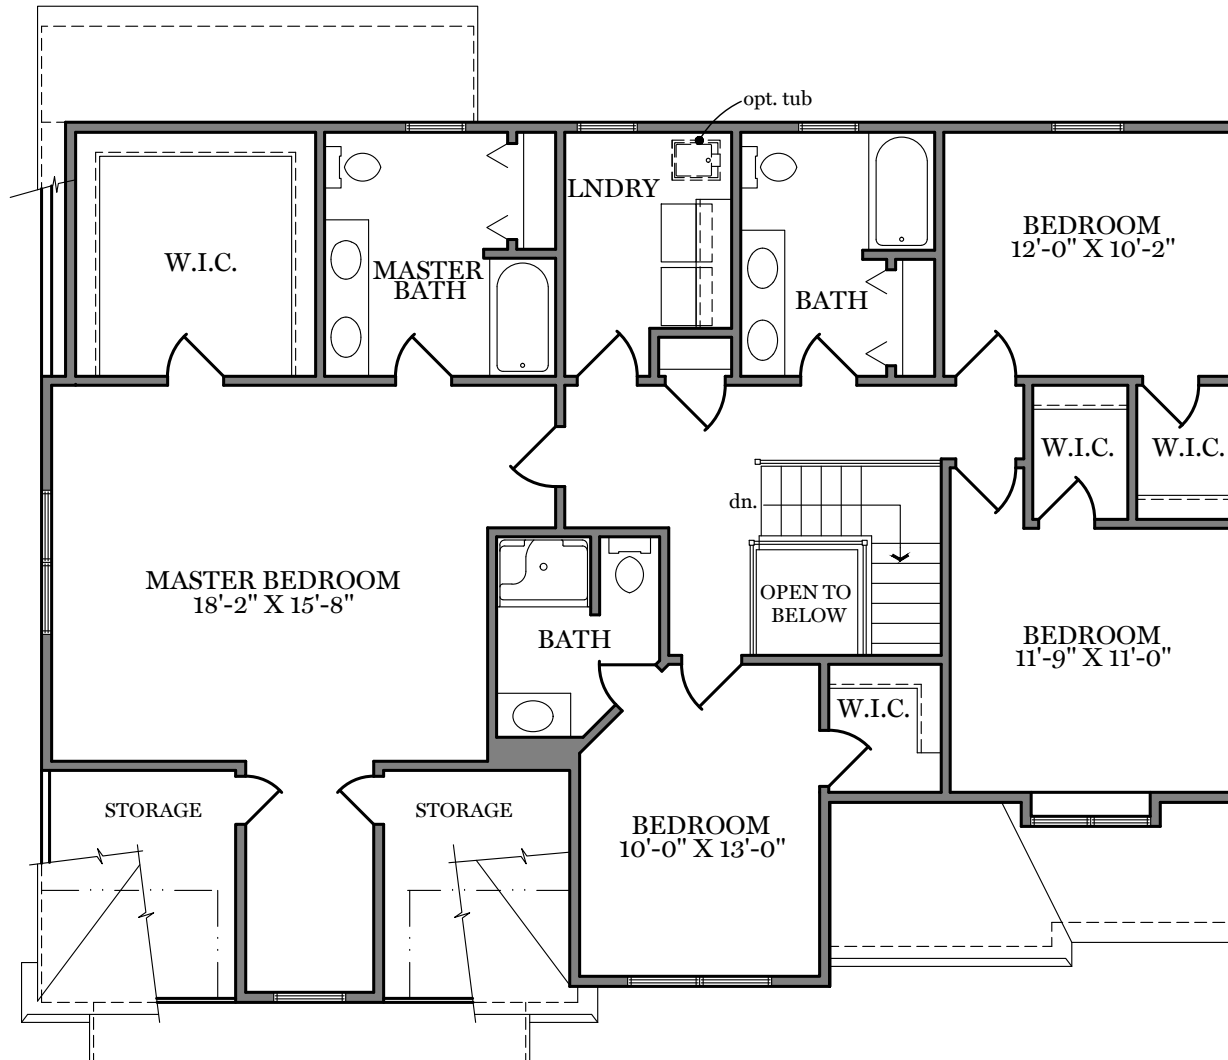

First Floor Plan - 1,264 sf
"CAMBRIDGE" (Traditional, Classic, and Heritage)

ALL PRINTS ARE FOR ILLUSTRATION PURPOSES AND REPRESENT HOMES IN FOX RUN CREEK. ROOM SIZES ARE APPROXIMATE. CONTACT SALES AGENT FOR MORE INFORMATION

Second Floor Plan 1,544 sf

"CAMBRIDGE" (Traditional and Classic)

ALL PRINTS ARE FOR ILLUSTRATION PURPOSES AND REPRESENT HOMES IN FOX RUN CREEK. ROOM SIZES ARE APPROXIMATE. CONTACT SALES AGENT FOR MORE INFORMATION

American First Floor Plan - 1,264 sf
"CAMBRIDGE"

ALL PRINTS ARE FOR ILLUSTRATION PURPOSES AND REPRESENT HOMES IN FOX RUN CREEK. ROOM SIZES ARE APPROXIMATE. CONTACT SALES AGENT FOR MORE INFORMATION

American Second Floor Plan 1,544 sf

"CAMBRIDGE"

ALL PRINTS ARE FOR ILLUSTRATION PURPOSES AND REPRESENT HOMES IN FOX RUN CREEK. ROOM SIZES ARE APPROXIMATE. CONTACT SALES AGENT FOR MORE INFORMATION

Heritage Second Floor Plan 1,544 sf

"CAMBRIDGE"