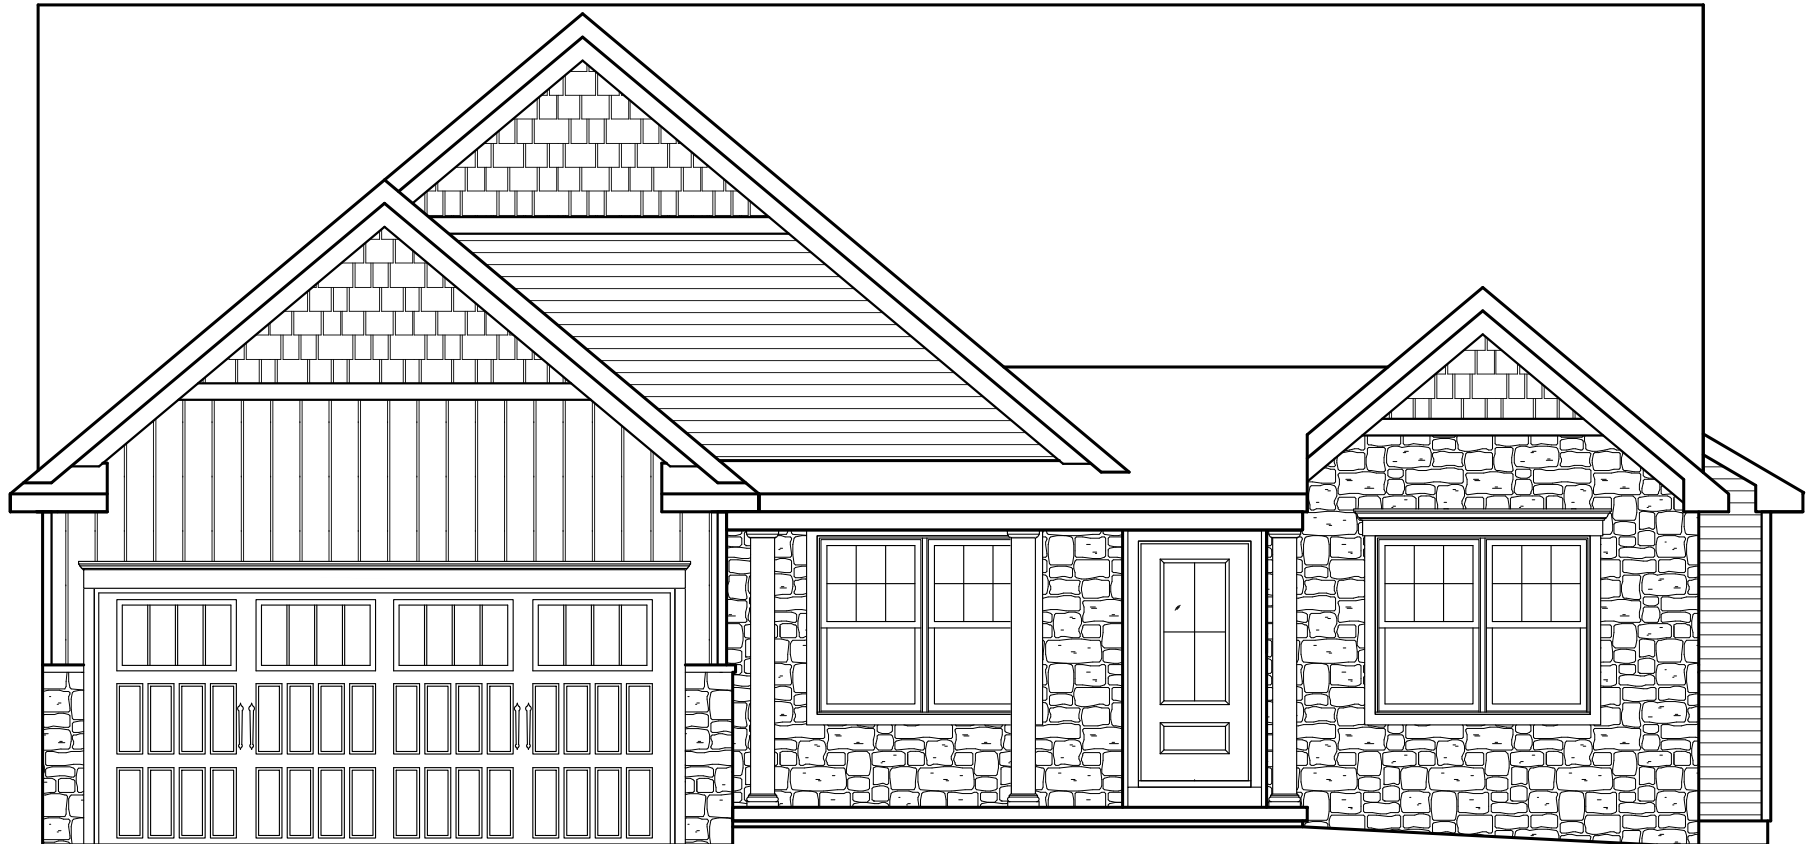

# Fox Run Creek

Traditional Elevation - 1,829 sf

"HENSLEY"

ALL PRINTS ARE FOR ILLUSTRATION  
PURPOSES AND REPRESENT  
HOMES IN Fox Run Creek  
ROOM SIZES ARE APPROXIMATE.  
CONTACT SALES AGENT FOR  
MORE INFORMATION

Classic Elevation - 1,829 sf

"HENSLEY"

ALL PRINTS ARE FOR ILLUSTRATION PURPOSES AND REPRESENT HOMES IN Fox Run Creek. ROOM SIZES ARE APPROXIMATE. CONTACT SALES AGENT FOR MORE INFORMATION

# Fox Run Creek

American Elevation - 1,829 sf

"HENSLEY"

ALL PRINTS ARE FOR ILLUSTRATION  
PURPOSES AND REPRESENT  
HOMES IN Fox Run Creek  
ROOM SIZES ARE APPROXIMATE.  
CONTACT SALES AGENT FOR  
MORE INFORMATION

# Fox Run Creek

Heritage Elevation - 1,829 sf

"HENSLEY"

ALL PRINTS ARE FOR ILLUSTRATION  
PURPOSES AND REPRESENT  
HOMES IN Fox Run Creek  
ROOM SIZES ARE APPROXIMATE.  
CONTACT SALES AGENT FOR  
MORE INFORMATION