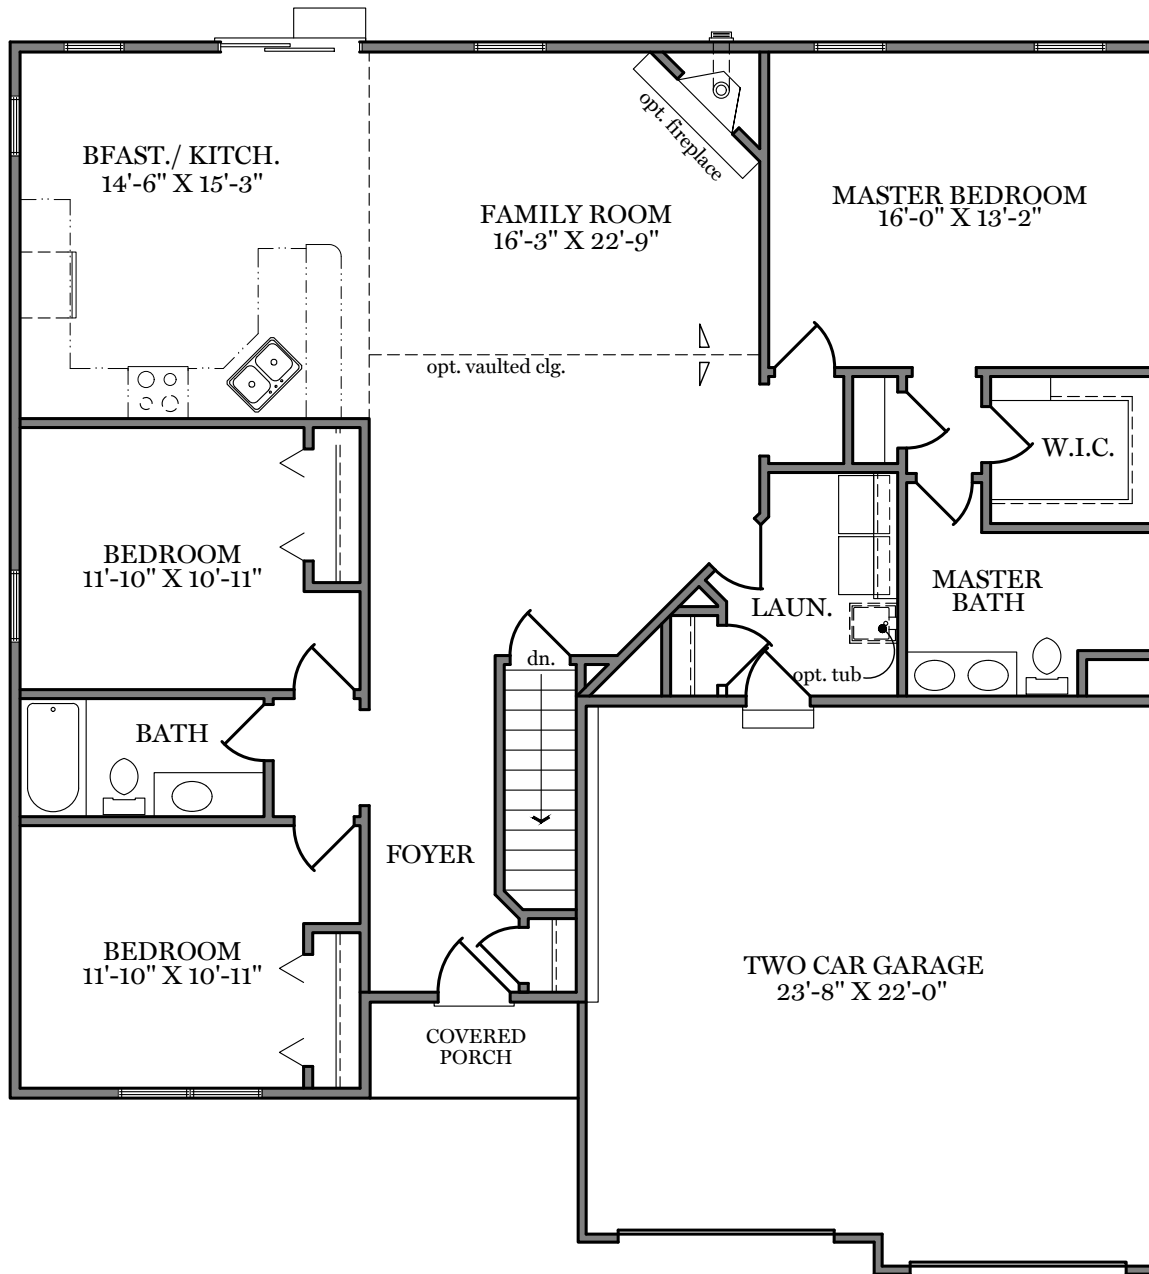

Fox Run Creek

First Floor Plan - 1,684 sf

"LINDEN" (Traditional and Classic)

ALL PRINTS ARE FOR ILLUSTRATION PURPOSES AND REPRESENT HOMES IN Fox Run Creek. ROOM SIZES ARE APPROXIMATE. CONTACT SALES AGENT FOR MORE INFORMATION.

First Floor Plan - 1,684 sf

"LINDEN" (American and Heritage)

ALL PRINTS ARE FOR ILLUSTRATION PURPOSES AND REPRESENT HOMES IN Fox Run Creek. ROOM SIZES ARE APPROXIMATE. CONTACT SALES AGENT FOR MORE INFORMATION

American Elevation - 1,684 sf

"LINDEN"

ALL PRINTS ARE FOR ILLUSTRATION
PURPOSES AND REPRESENT
HOMES IN Fox Run Creek
ROOM SIZES ARE APPROXIMATE.
CONTACT SALES AGENT FOR
MORE INFORMATION

Heritage Elevation - 1,684 sf

"LINDEN"

ALL PRINTS ARE FOR ILLUSTRATION
PURPOSES AND REPRESENT
HOMES IN Fox Run Creek
ROOM SIZES ARE APPROXIMATE.
CONTACT SALES AGENT FOR
MORE INFORMATION