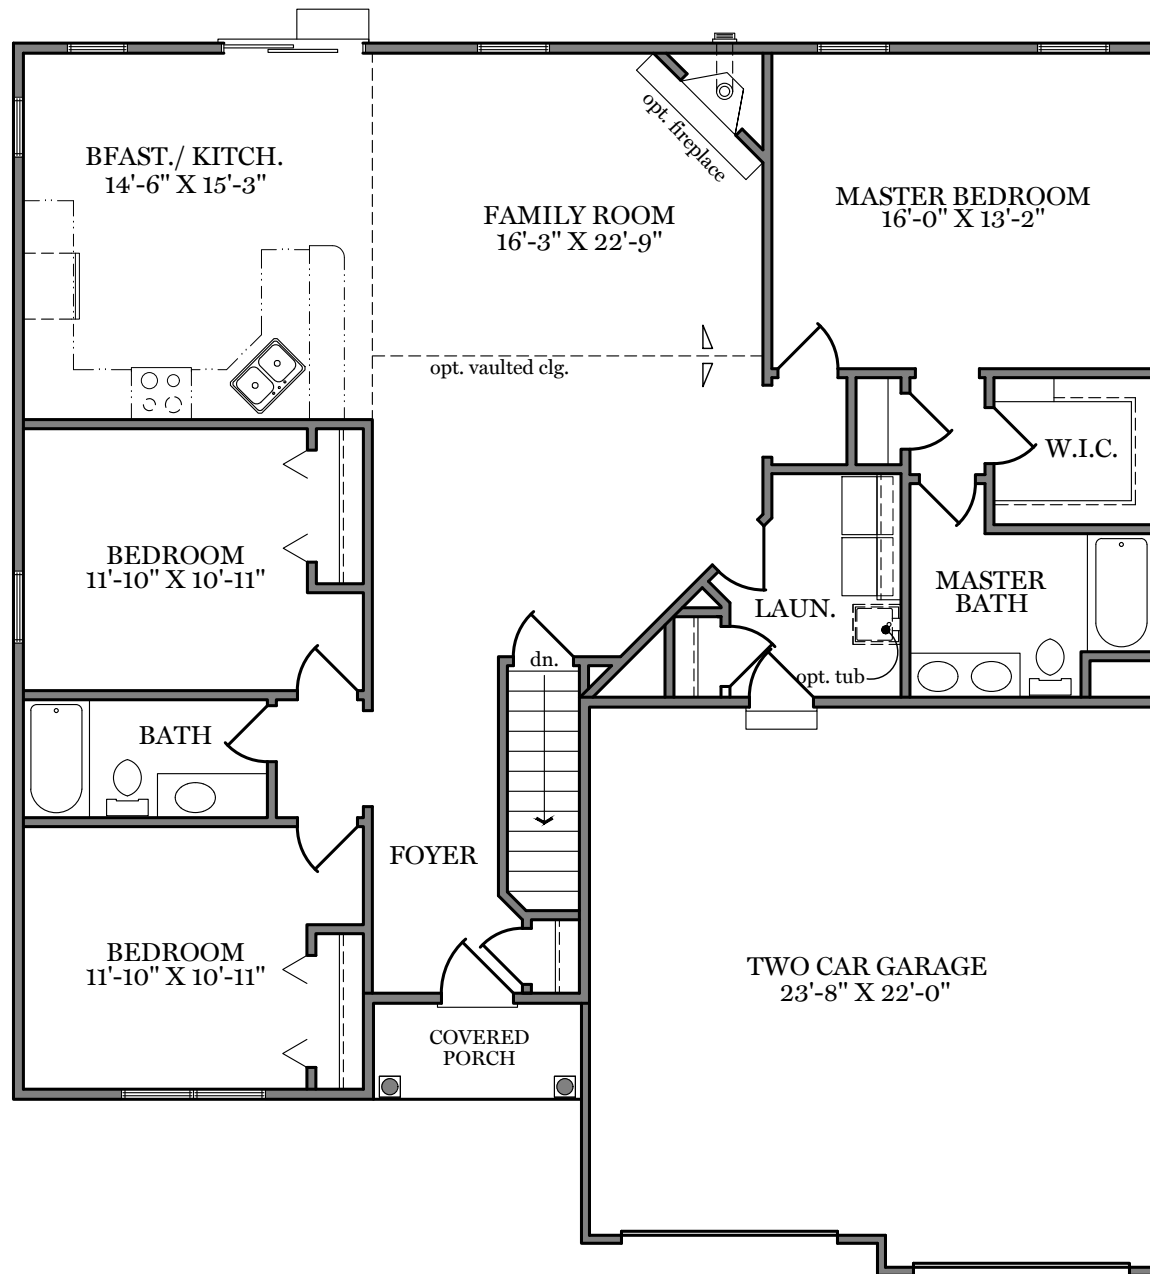

Fox Run Creek

First Floor Plan - 1,684 sf

"LINDEN" (Traditional and Classic)

ALL PRINTS ARE FOR ILLUSTRATION PURPOSES AND REPRESENT HOMES IN Fox Run Creek. ROOM SIZES ARE APPROXIMATE. CONTACT SALES AGENT FOR MORE INFORMATION.

First Floor Plan - 1,684 sf

"LINDEN" (American and Heritage)

ALL PRINTS ARE FOR ILLUSTRATION PURPOSES AND REPRESENT HOMES IN Fox Run Creek. ROOM SIZES ARE APPROXIMATE. CONTACT SALES AGENT FOR MORE INFORMATION

American Elevation - 1,684 sf

"LINDEN"

ALL PRINTS ARE FOR ILLUSTRATION
PURPOSES AND REPRESENT
HOMES IN Fox Run Creek
ROOM SIZES ARE APPROXIMATE.
CONTACT SALES AGENT FOR
MORE INFORMATION

Heritage Elevation - 1,684 sf

"LINDEN"

ALL PRINTS ARE FOR ILLUSTRATION
PURPOSES AND REPRESENT
HOMES IN Fox Run Creek
ROOM SIZES ARE APPROXIMATE.
CONTACT SALES AGENT FOR
MORE INFORMATION