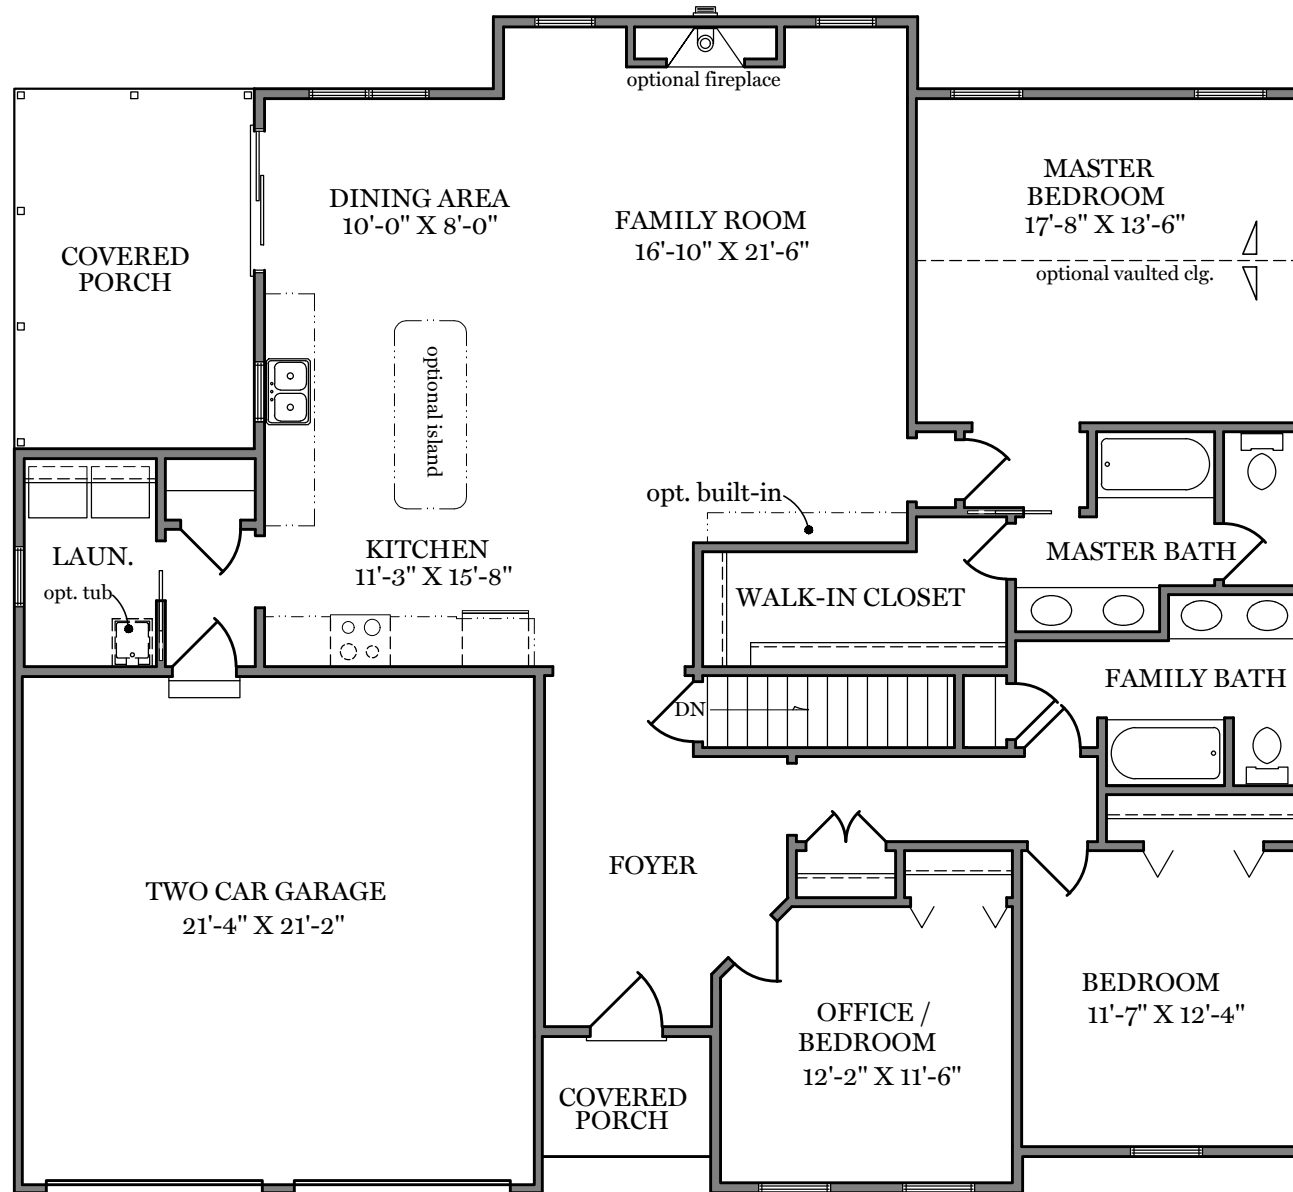

# Fox Run Creek

First Floor Plan - 1,855 sf

"MILTON"

ALL PRINTS ARE FOR ILLUSTRATION PURPOSES AND REPRESENT HOMES IN Fox Run Creek. ROOM SIZES ARE APPROXIMATE. CONTACT SALES AGENT FOR MORE INFORMATION.

# Fox Run Creek

Traditional Elevation - 1,855 sf

"MILTON"

ALL PRINTS ARE FOR ILLUSTRATION  
PURPOSES AND REPRESENT  
HOMES IN Fox Run Creek  
ROOM SIZES ARE APPROXIMATE.  
CONTACT SALES AGENT FOR  
MORE INFORMATION

Classic Elevation - 1,855 sf

"MILTON"

ALL PRINTS ARE FOR ILLUSTRATION  
PURPOSES AND REPRESENT  
HOMES IN Fox Run Creek  
ROOM SIZES ARE APPROXIMATE.  
CONTACT SALES AGENT FOR  
MORE INFORMATION

American Elevation - 1,855 sf

"MILTON"

ALL PRINTS ARE FOR ILLUSTRATION  
PURPOSES AND REPRESENT  
HOMES IN Fox Run Creek  
ROOM SIZES ARE APPROXIMATE.  
CONTACT SALES AGENT FOR  
MORE INFORMATION

Heritage Elevation - 1,855 sf  
"MILTON"