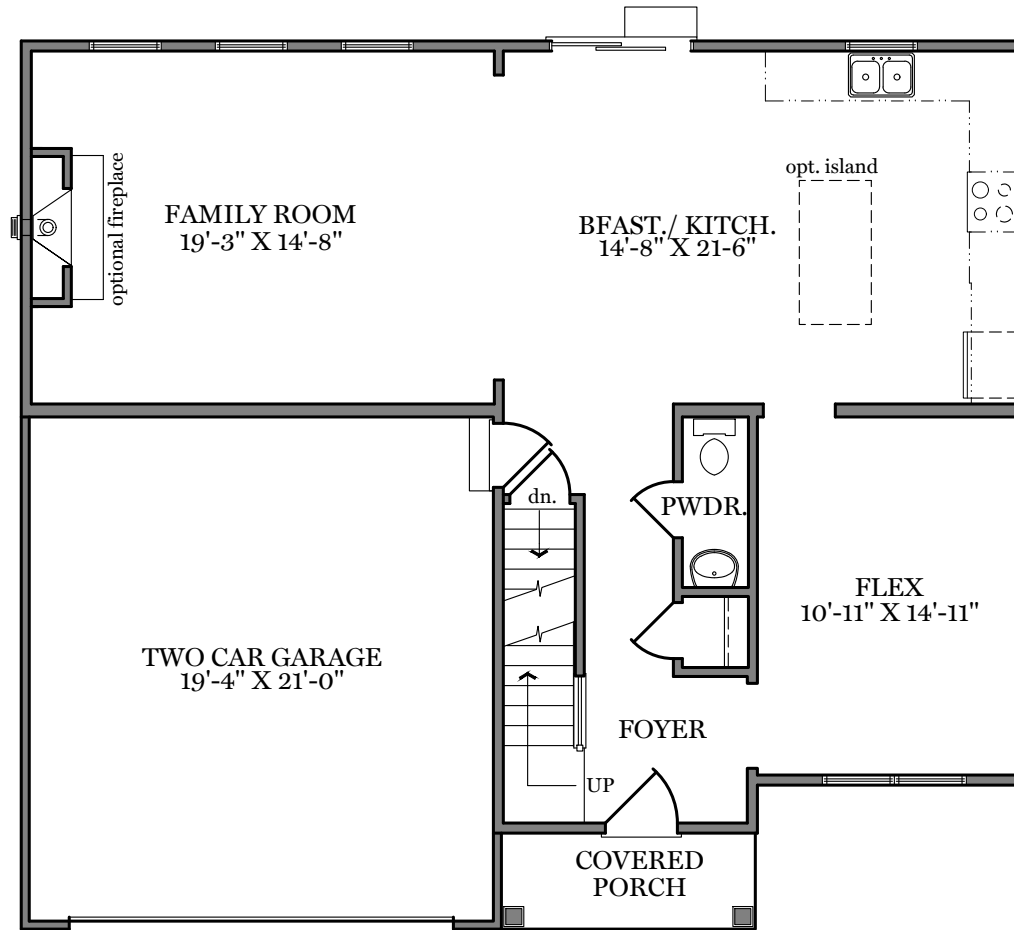

First Floor Plan - 1,022 sf

"RADNER" (Traditional and Classic)

ALL PRINTS ARE FOR ILLUSTRATION PURPOSES AND REPRESENT HOMES IN Fox Run Creek. ROOM SIZES ARE APPROXIMATE. CONTACT SALES AGENT FOR MORE INFORMATION

First Floor Plan - 1,022 sf

"RADNER" (American)

ALL PRINTS ARE FOR ILLUSTRATION PURPOSES AND REPRESENT HOMES IN Fox Run Creek. ROOM SIZES ARE APPROXIMATE. CONTACT SALES AGENT FOR MORE INFORMATION.

First Floor Plan - 1,022 sf

"RADNER" (Heritage)

ALL PRINTS ARE FOR ILLUSTRATION  
PURPOSES AND REPRESENT  
HOMES IN Fox Run Creek  
ROOM SIZES ARE APPROXIMATE.  
CONTACT SALES AGENT FOR  
MORE INFORMATION

Second Floor Plan 1,304 sf

"RADNER"(Traditional)

ALL PRINTS ARE FOR ILLUSTRATION  
PURPOSES AND REPRESENT  
HOMES IN Fox Run Creek  
ROOM SIZES ARE APPROXIMATE.  
CONTACT SALES AGENT FOR  
MORE INFORMATION

Second Floor Plan 1,304 sf