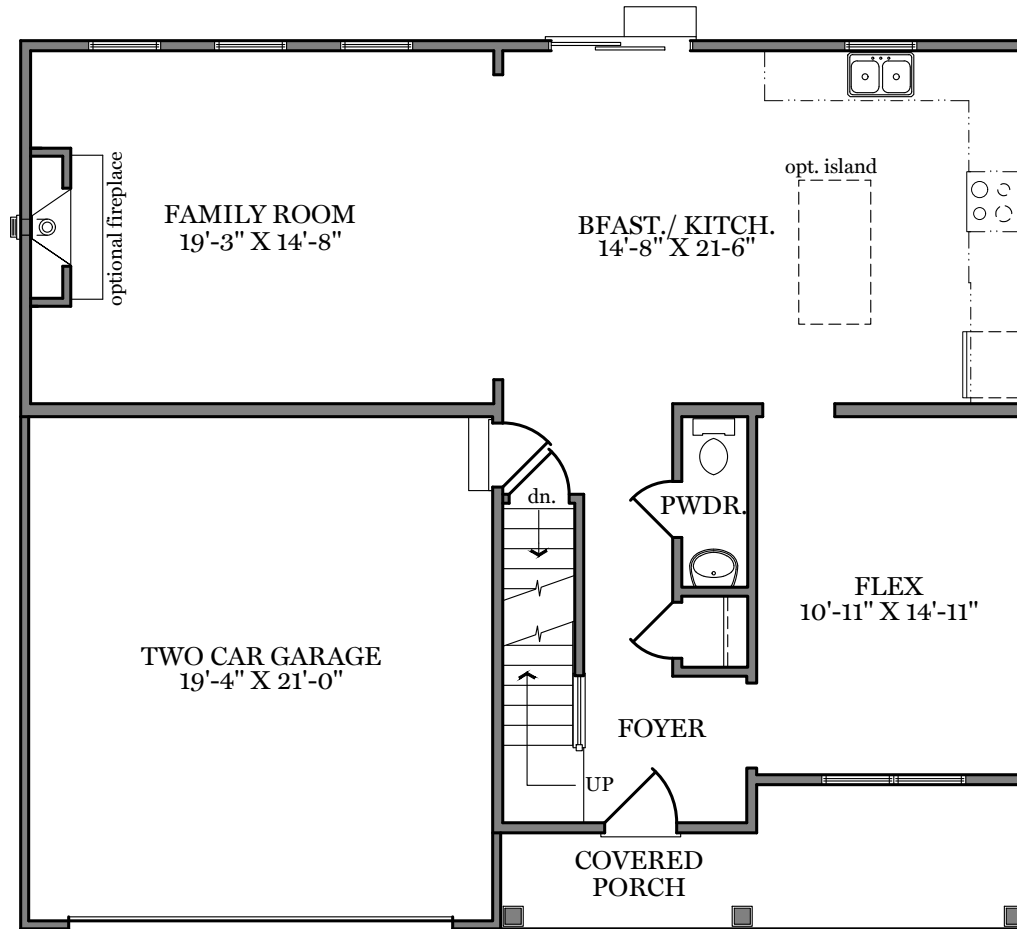

First Floor Plan - 1,022 sf

"RADNER" (Traditional and Classic)

ALL PRINTS ARE FOR ILLUSTRATION PURPOSES AND REPRESENT HOMES IN Fox Run Creek. ROOM SIZES ARE APPROXIMATE. CONTACT SALES AGENT FOR MORE INFORMATION

First Floor Plan - 1,022 sf

"RADNER" (American)

ALL PRINTS ARE FOR ILLUSTRATION PURPOSES AND REPRESENT HOMES IN Fox Run Creek. ROOM SIZES ARE APPROXIMATE. CONTACT SALES AGENT FOR MORE INFORMATION.

First Floor Plan - 1,022 sf

"RADNER" (Heritage)

ALL PRINTS ARE FOR ILLUSTRATION  
PURPOSES AND REPRESENT  
HOMES IN Fox Run Creek  
ROOM SIZES ARE APPROXIMATE.  
CONTACT SALES AGENT FOR  
MORE INFORMATION

Second Floor Plan 1,304 sf

"RADNER"(Traditional)

ALL PRINTS ARE FOR ILLUSTRATION  
PURPOSES AND REPRESENT  
HOMES IN Fox Run Creek  
ROOM SIZES ARE APPROXIMATE.  
CONTACT SALES AGENT FOR  
MORE INFORMATION

Second Floor Plan 1,304 sf