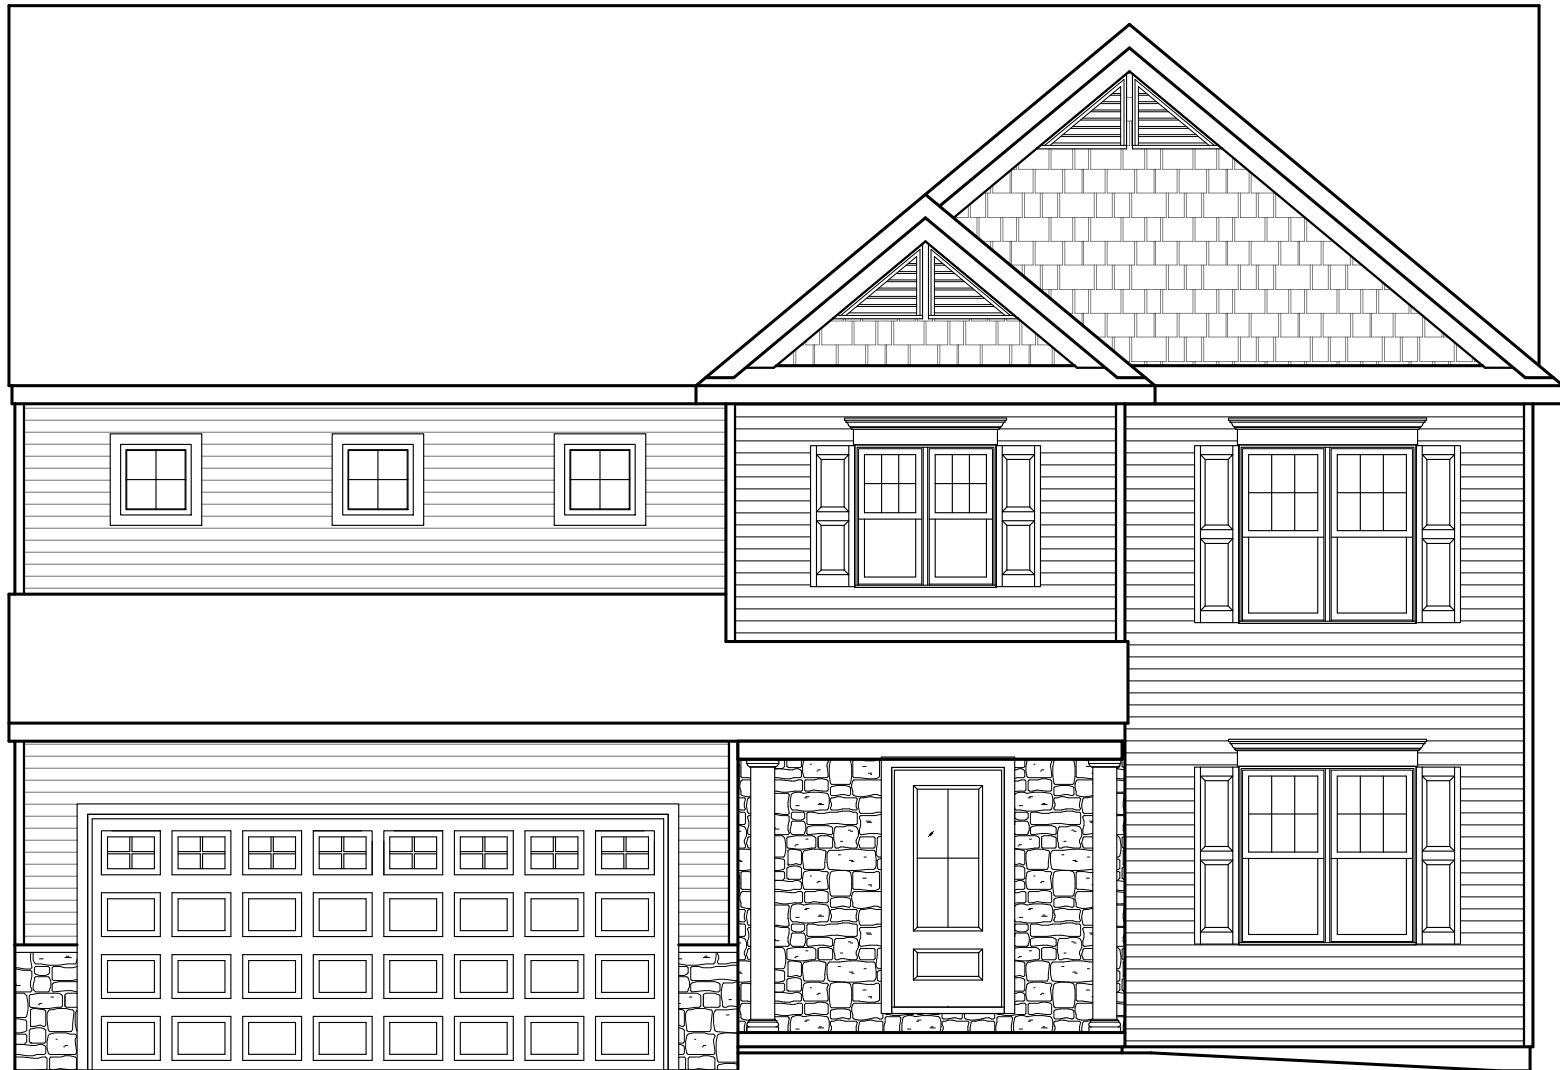

"RADNER" (Heritage)

ALL PRINTS ARE FOR ILLUSTRATION  
PURPOSES AND REPRESENT  
HOMES IN Fox Run Creek  
ROOM SIZES ARE APPROXIMATE.  
CONTACT SALES AGENT FOR  
MORE INFORMATION

Traditional Elevation - 2,326 sf

"RADNER"

ALL PRINTS ARE FOR ILLUSTRATION  
PURPOSES AND REPRESENT  
HOMES IN Fox Run Creek  
ROOM SIZES ARE APPROXIMATE.  
CONTACT SALES AGENT FOR  
MORE INFORMATION

Classic Elevation - 2,326 sf

"RADNER"

# Fox Run Creek

American Elevation - 2,326 sf

"RADNER"

ALL PRINTS ARE FOR ILLUSTRATION  
PURPOSES AND REPRESENT  
HOMES IN Fox Run Creek  
ROOM SIZES ARE APPROXIMATE.  
CONTACT SALES AGENT FOR  
MORE INFORMATION

Heritage Elevation - 2,326 sf

"RADNER"

ALL PRINTS ARE FOR ILLUSTRATION  
PURPOSES AND REPRESENT  
HOMES IN Fox Run Creek  
ROOM SIZES ARE APPROXIMATE.  
CONTACT SALES AGENT FOR  
MORE INFORMATION