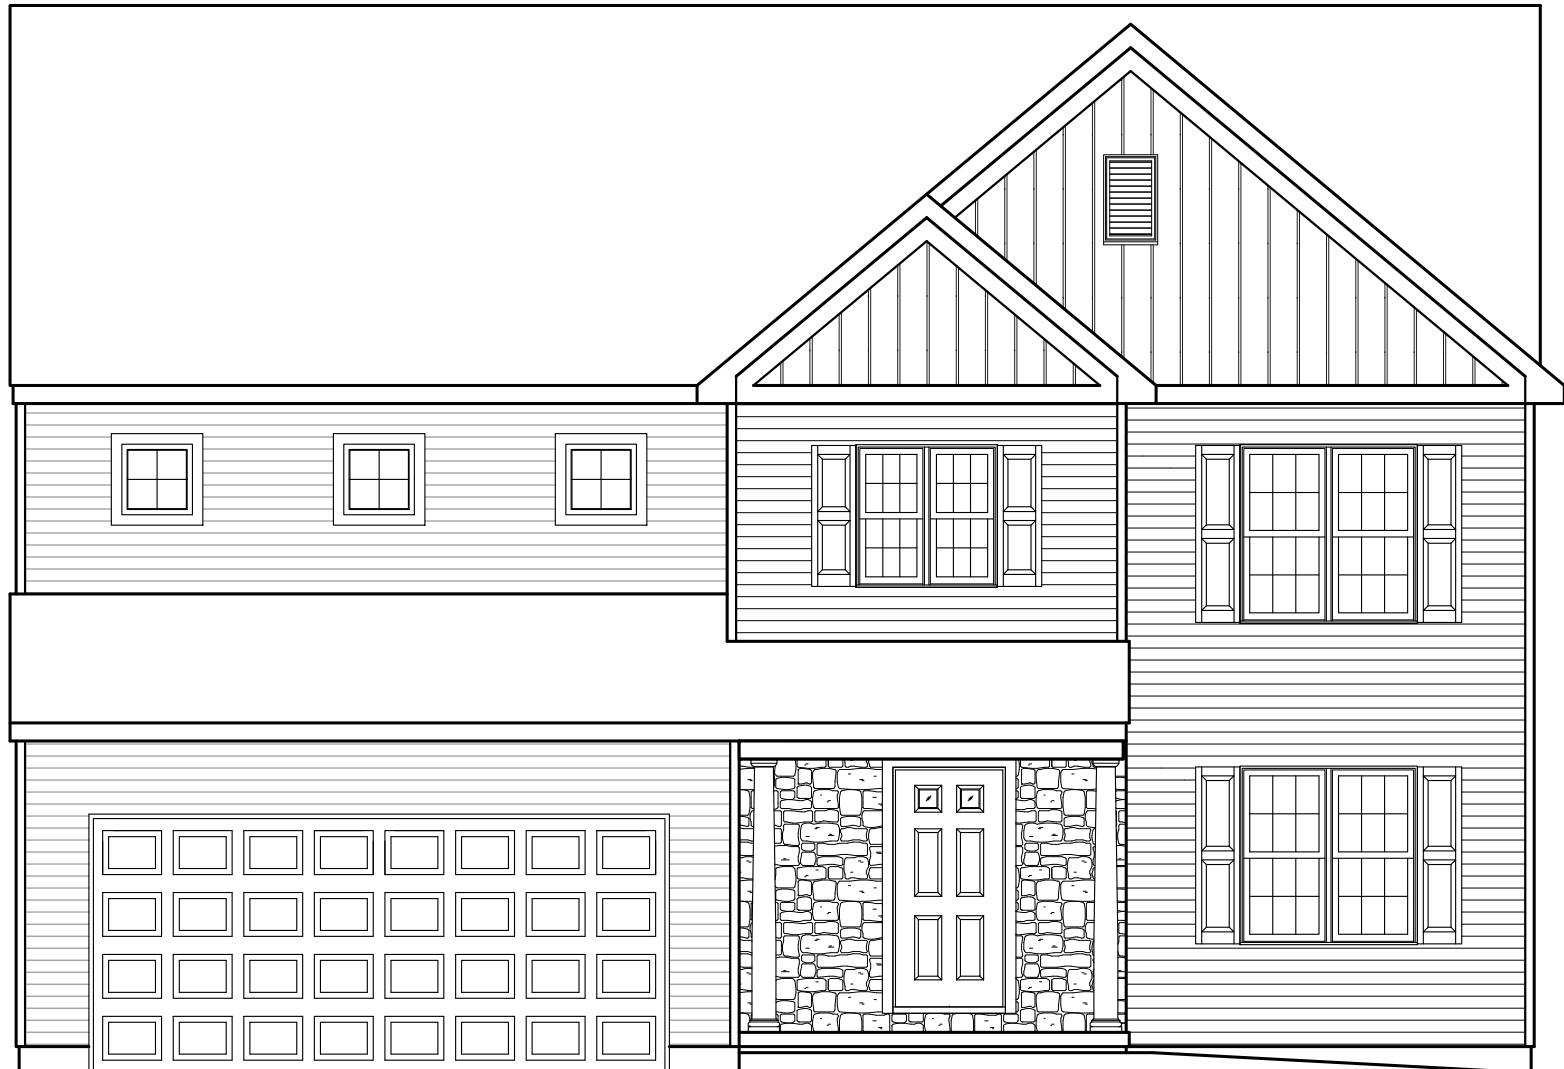

"RADNER" (Heritage)

ALL PRINTS ARE FOR ILLUSTRATION  
PURPOSES AND REPRESENT  
HOMES IN Fox Run Creek  
ROOM SIZES ARE APPROXIMATE.  
CONTACT SALES AGENT FOR  
MORE INFORMATION

Traditional Elevation - 2,326 sf

"RADNER"

ALL PRINTS ARE FOR ILLUSTRATION  
PURPOSES AND REPRESENT  
HOMES IN Fox Run Creek  
ROOM SIZES ARE APPROXIMATE.  
CONTACT SALES AGENT FOR  
MORE INFORMATION

Classic Elevation - 2,326 sf

"RADNER"

# Fox Run Creek

American Elevation - 2,326 sf

"RADNER"

ALL PRINTS ARE FOR ILLUSTRATION  
PURPOSES AND REPRESENT  
HOMES IN Fox Run Creek  
ROOM SIZES ARE APPROXIMATE.  
CONTACT SALES AGENT FOR  
MORE INFORMATION

Heritage Elevation - 2,326 sf

"RADNER"

ALL PRINTS ARE FOR ILLUSTRATION  
PURPOSES AND REPRESENT  
HOMES IN Fox Run Creek  
ROOM SIZES ARE APPROXIMATE.  
CONTACT SALES AGENT FOR  
MORE INFORMATION