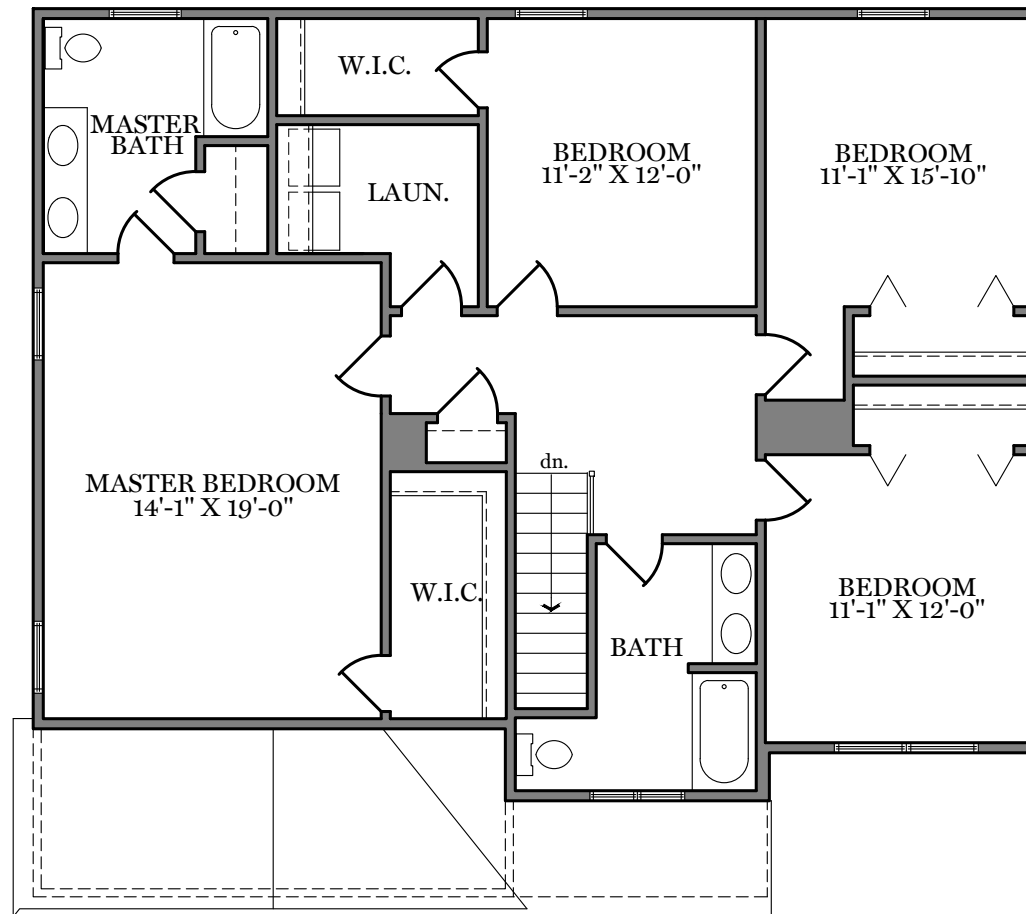

First Floor Plan - 1,022 sf

"RADNER" (Traditional and Classic)

ALL PRINTS ARE FOR ILLUSTRATION PURPOSES AND REPRESENT HOMES IN Fox Run Creek. ROOM SIZES ARE APPROXIMATE. CONTACT SALES AGENT FOR MORE INFORMATION

First Floor Plan - 1,022 sf

"RADNER" (American)

ALL PRINTS ARE FOR ILLUSTRATION PURPOSES AND REPRESENT HOMES IN Fox Run Creek. ROOM SIZES ARE APPROXIMATE. CONTACT SALES AGENT FOR MORE INFORMATION.

First Floor Plan - 1,022 sf

"RADNER" (Heritage)

ALL PRINTS ARE FOR ILLUSTRATION  
PURPOSES AND REPRESENT  
HOMES IN Fox Run Creek  
ROOM SIZES ARE APPROXIMATE.  
CONTACT SALES AGENT FOR  
MORE INFORMATION

Second Floor Plan 1,304 sf

"RADNER"(Traditional)

ALL PRINTS ARE FOR ILLUSTRATION  
PURPOSES AND REPRESENT  
HOMES IN Fox Run Creek  
ROOM SIZES ARE APPROXIMATE.  
CONTACT SALES AGENT FOR  
MORE INFORMATION

Second Floor Plan 1,304 sf