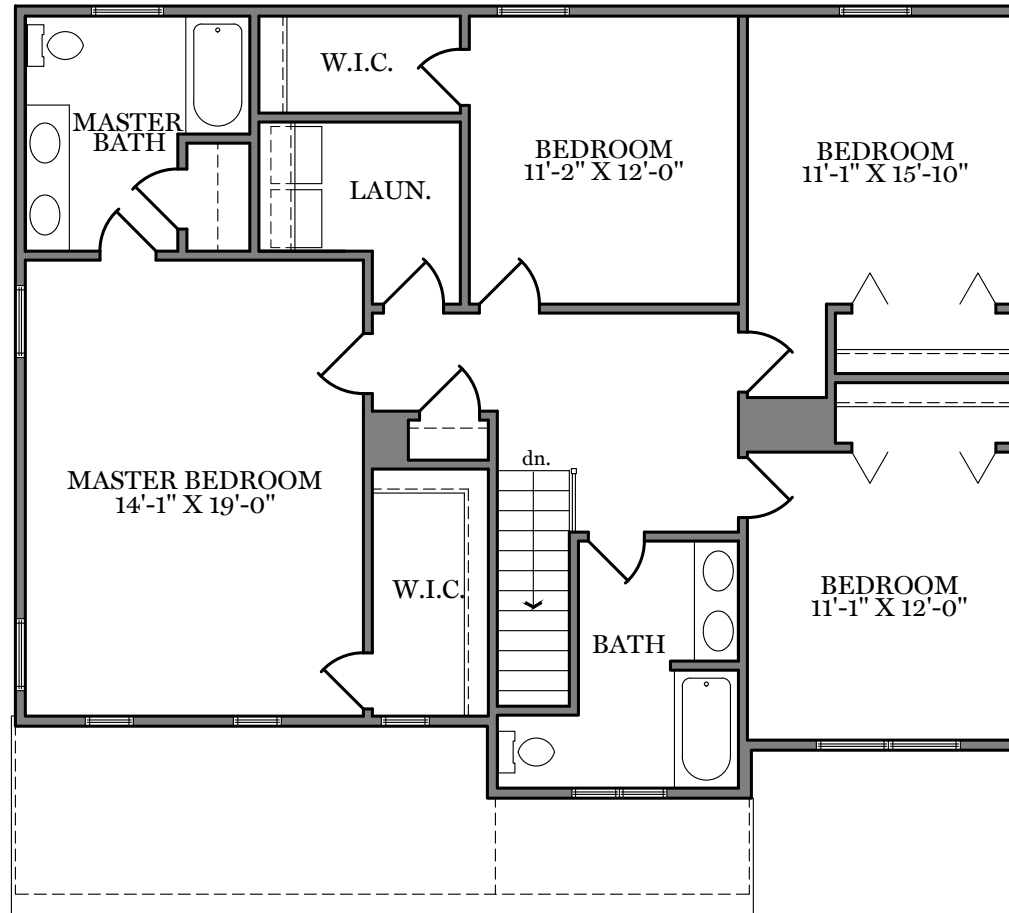

First Floor Plan - 1,022 sf

"RADNER" (American)

ALL PRINTS ARE FOR ILLUSTRATION PURPOSES AND REPRESENT HOMES IN Fox Run Creek. ROOM SIZES ARE APPROXIMATE. CONTACT SALES AGENT FOR MORE INFORMATION.

First Floor Plan - 1,022 sf

"RADNER" (Heritage)

ALL PRINTS ARE FOR ILLUSTRATION  
PURPOSES AND REPRESENT  
HOMES IN Fox Run Creek  
ROOM SIZES ARE APPROXIMATE.  
CONTACT SALES AGENT FOR  
MORE INFORMATION

Second Floor Plan 1,304 sf

"RADNER"(Traditional)

ALL PRINTS ARE FOR ILLUSTRATION  
PURPOSES AND REPRESENT  
HOMES IN Fox Run Creek  
ROOM SIZES ARE APPROXIMATE.  
CONTACT SALES AGENT FOR  
MORE INFORMATION

Second Floor Plan 1,304 sf

"RADNER" (Heritage)

ALL PRINTS ARE FOR ILLUSTRATION  
PURPOSES AND REPRESENT  
HOMES IN Fox Run Creek  
ROOM SIZES ARE APPROXIMATE.  
CONTACT SALES AGENT FOR  
MORE INFORMATION

Traditional Elevation - 2,326 sf