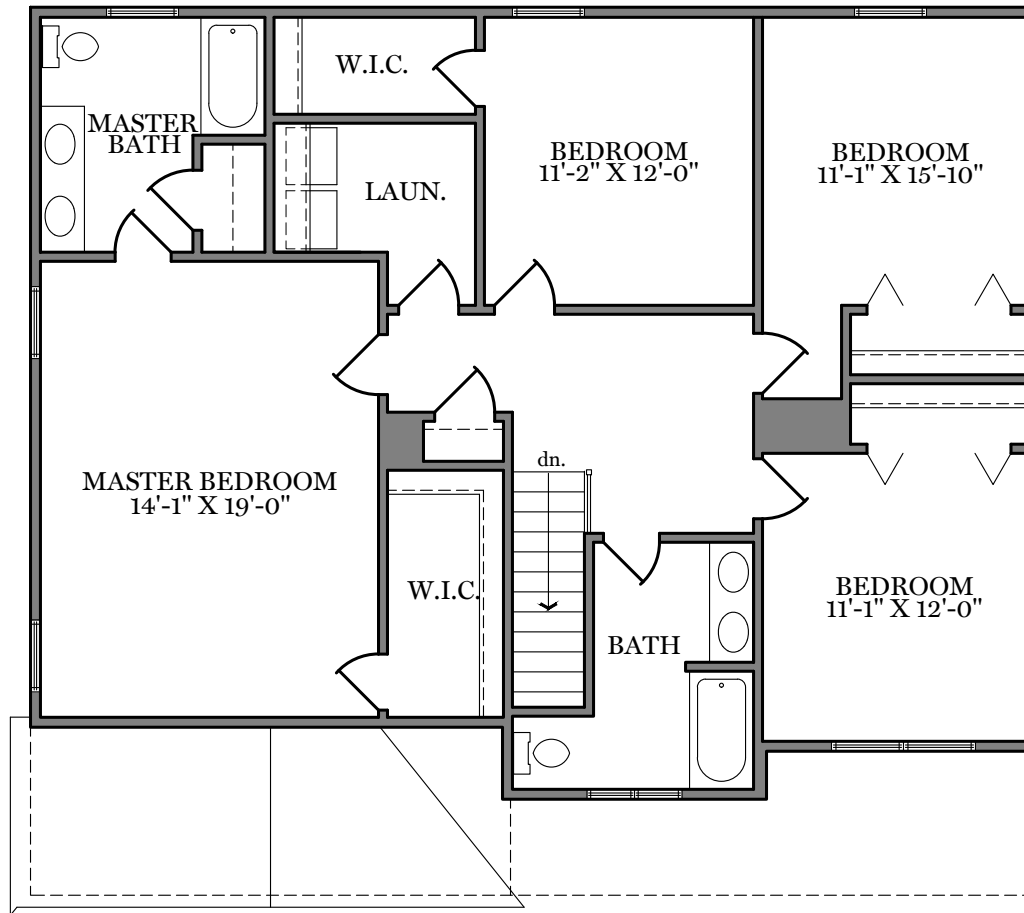

"RADNER" (Heritage)

ALL PRINTS ARE FOR ILLUSTRATION  
PURPOSES AND REPRESENT  
HOMES IN Fox Run Creek  
ROOM SIZES ARE APPROXIMATE.  
CONTACT SALES AGENT FOR  
MORE INFORMATION

Second Floor Plan 1,304 sf

"RADNER"(Traditional)

ALL PRINTS ARE FOR ILLUSTRATION  
PURPOSES AND REPRESENT  
HOMES IN Fox Run Creek  
ROOM SIZES ARE APPROXIMATE.  
CONTACT SALES AGENT FOR  
MORE INFORMATION

Second Floor Plan 1,304 sf

"RADNER" (Classic and American)

ALL PRINTS ARE FOR ILLUSTRATION PURPOSES AND REPRESENT HOMES IN Fox Run Creek. ROOM SIZES ARE APPROXIMATE. CONTACT SALES AGENT FOR MORE INFORMATION.

Second Floor Plan 1,304 sf

"RADNER" (Heritage)

ALL PRINTS ARE FOR ILLUSTRATION  
PURPOSES AND REPRESENT  
HOMES IN Fox Run Creek  
ROOM SIZES ARE APPROXIMATE.  
CONTACT SALES AGENT FOR  
MORE INFORMATION

Traditional Elevation - 2,326 sf