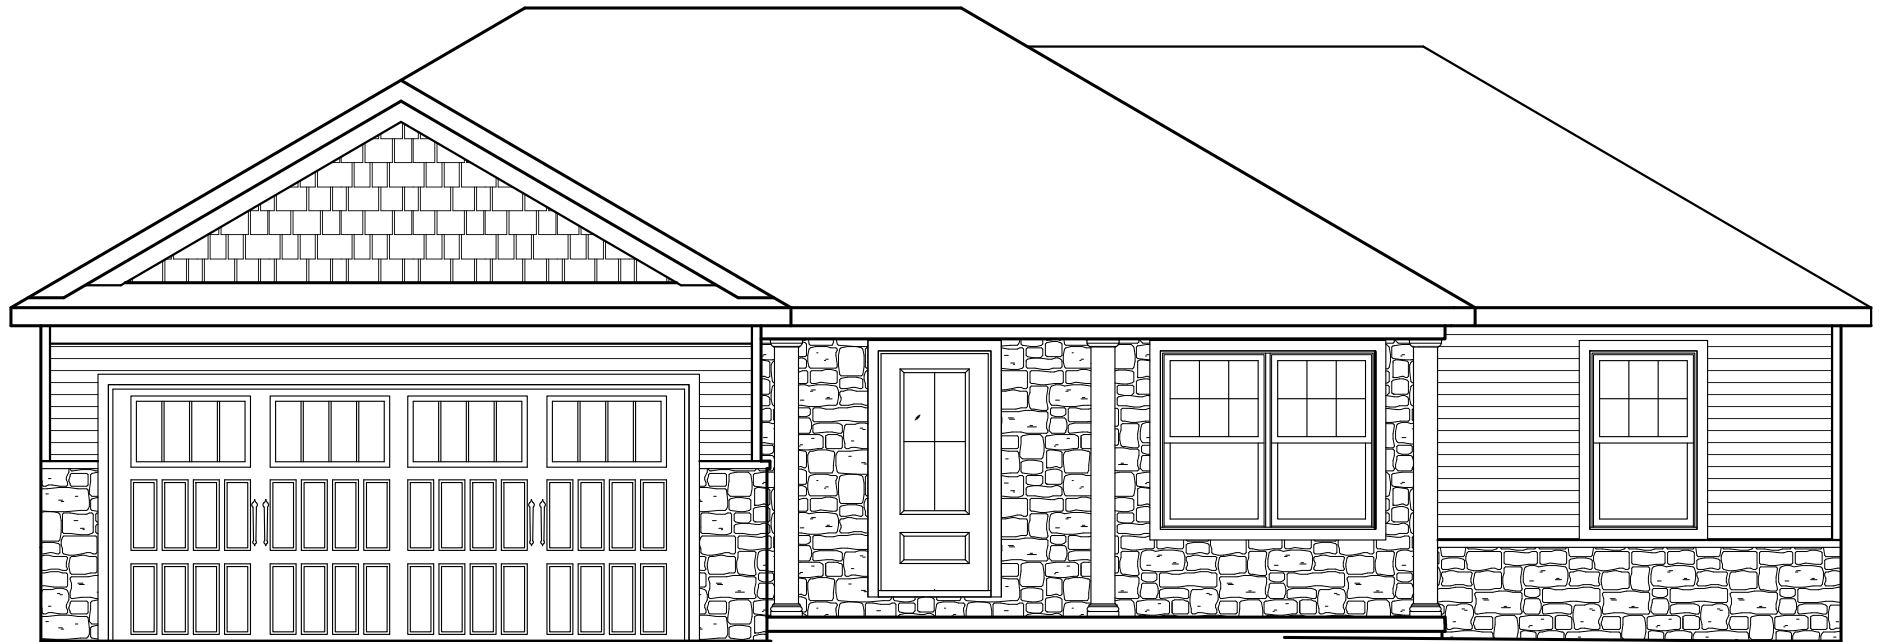

First Floor Plan - 1,225 sf

"SINGLETON"

ALL PRINTS ARE FOR ILLUSTRATION PURPOSES AND REPRESENT HOMES IN Fox Run Creek. ROOM SIZES ARE APPROXIMATE. CONTACT SALES AGENT FOR MORE INFORMATION.

Fox Run Creek

Traditional Elevation - 1,225 sf
"SINGLETON"

ALL PRINTS ARE FOR ILLUSTRATION
PURPOSES AND REPRESENT
HOMES IN Fox Run Creek
ROOM SIZES ARE APPROXIMATE.
CONTACT SALES AGENT FOR
MORE INFORMATION

Fox Run Creek

Classic Elevation - 1,225 sf
"SINGLETON"

ALL PRINTS ARE FOR ILLUSTRATION
PURPOSES AND REPRESENT
HOMES IN Fox Run Creek
ROOM SIZES ARE APPROXIMATE.
CONTACT SALES AGENT FOR
MORE INFORMATION

Fox Run Creek

American Elevation - 1,225 sf

"SINGLETON"

ALL PRINTS ARE FOR ILLUSTRATION
PURPOSES AND REPRESENT
HOMES IN Fox Run Creek
ROOM SIZES ARE APPROXIMATE.
CONTACT SALES AGENT FOR
MORE INFORMATION

Heritage Elevation - 1,225 sf
"SINGLETON"