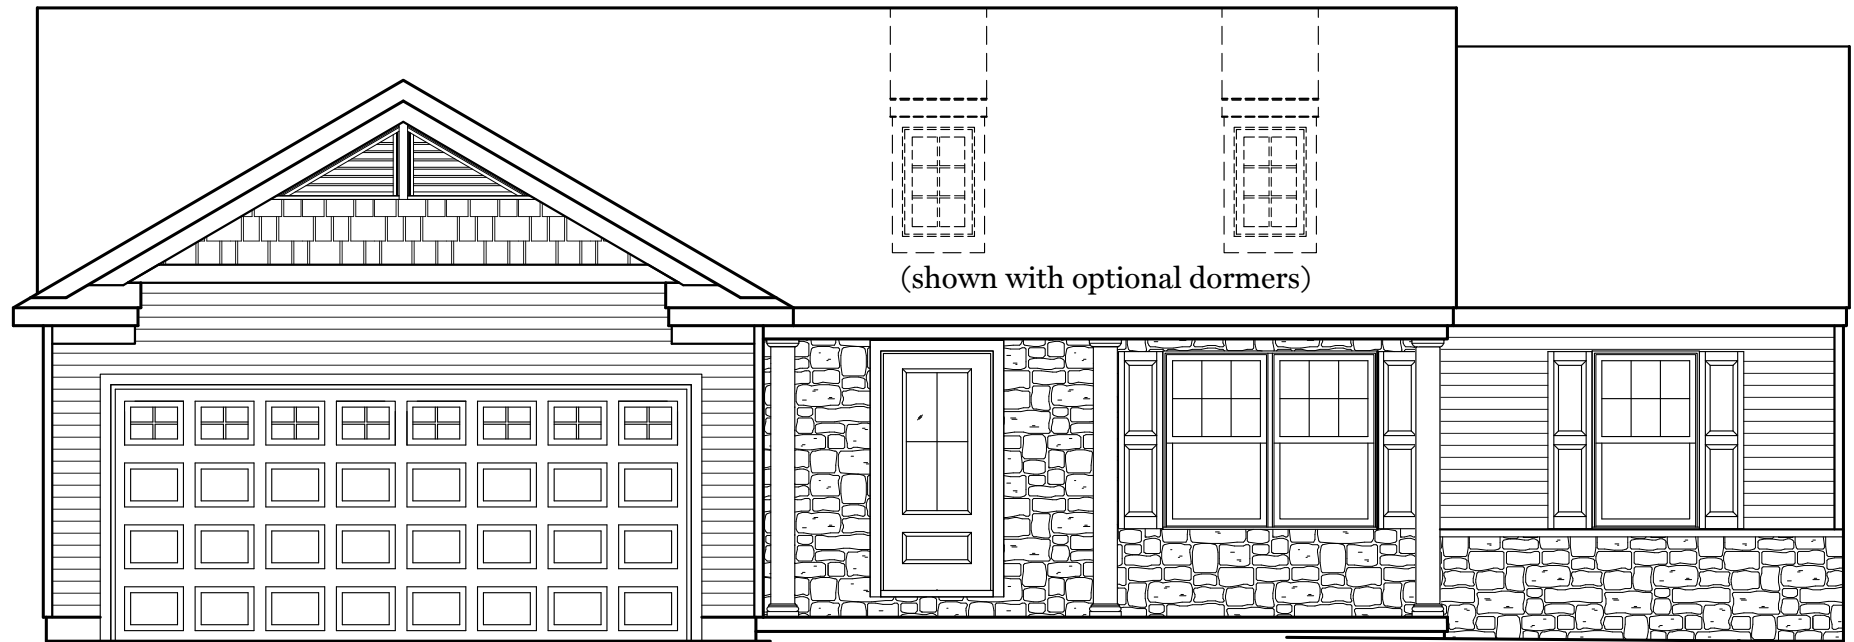

First Floor Plan - 1,225 sf

"SINGLETON"

ALL PRINTS ARE FOR ILLUSTRATION PURPOSES AND REPRESENT HOMES IN Fox Run Creek. ROOM SIZES ARE APPROXIMATE. CONTACT SALES AGENT FOR MORE INFORMATION.

Fox Run Creek

Traditional Elevation - 1,225 sf
"SINGLETON"

ALL PRINTS ARE FOR ILLUSTRATION
PURPOSES AND REPRESENT
HOMES IN Fox Run Creek
ROOM SIZES ARE APPROXIMATE.
CONTACT SALES AGENT FOR
MORE INFORMATION

Fox Run Creek

Classic Elevation - 1,225 sf
"SINGLETON"

ALL PRINTS ARE FOR ILLUSTRATION
PURPOSES AND REPRESENT
HOMES IN Fox Run Creek
ROOM SIZES ARE APPROXIMATE.
CONTACT SALES AGENT FOR
MORE INFORMATION

Fox Run Creek

American Elevation - 1,225 sf

"SINGLETON"

ALL PRINTS ARE FOR ILLUSTRATION
PURPOSES AND REPRESENT
HOMES IN Fox Run Creek
ROOM SIZES ARE APPROXIMATE.
CONTACT SALES AGENT FOR
MORE INFORMATION

Heritage Elevation - 1,225 sf
"SINGLETON"