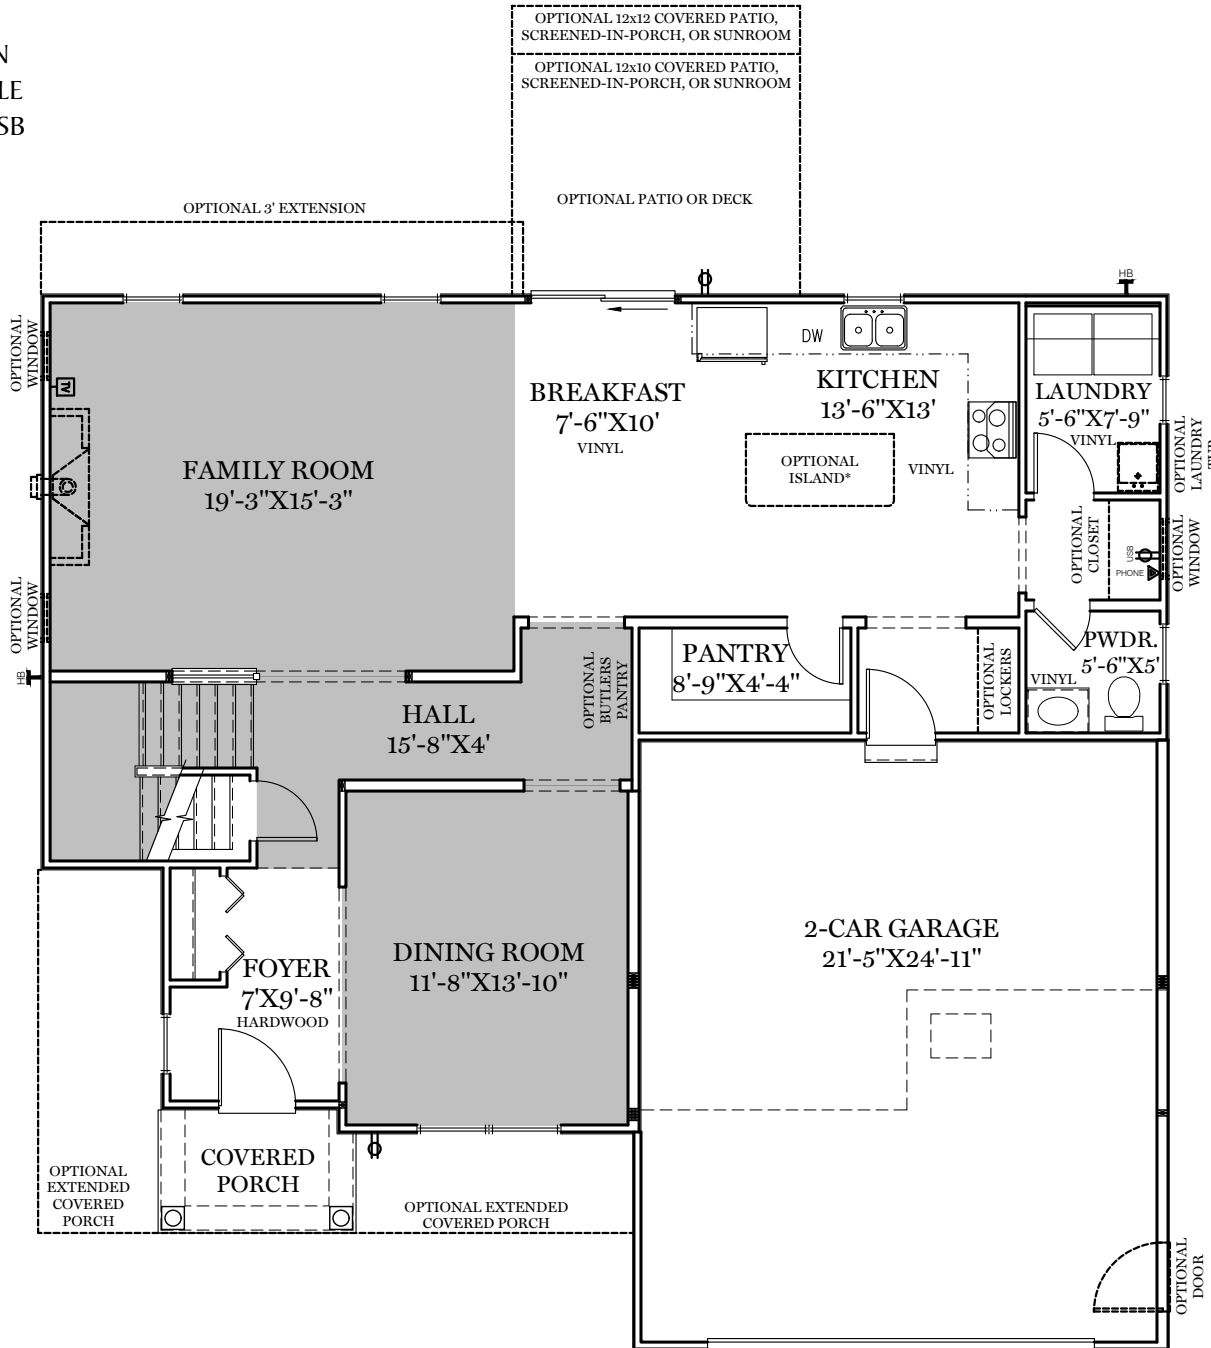

-  = CARPETED AREA
-  = CABLE T.V. ROUGH IN
-  = EXTERIOR RECEPTACLE
-  = RECEPTACLE WITH USB
-  = TELEPHONE OUTLET
-  = EXTERIOR HOSE BIBB

*ISLAND INCLUDED IN SELECT COMMUNITIES AND WITH SELECT KITCHEN PACKAGE OPTIONS