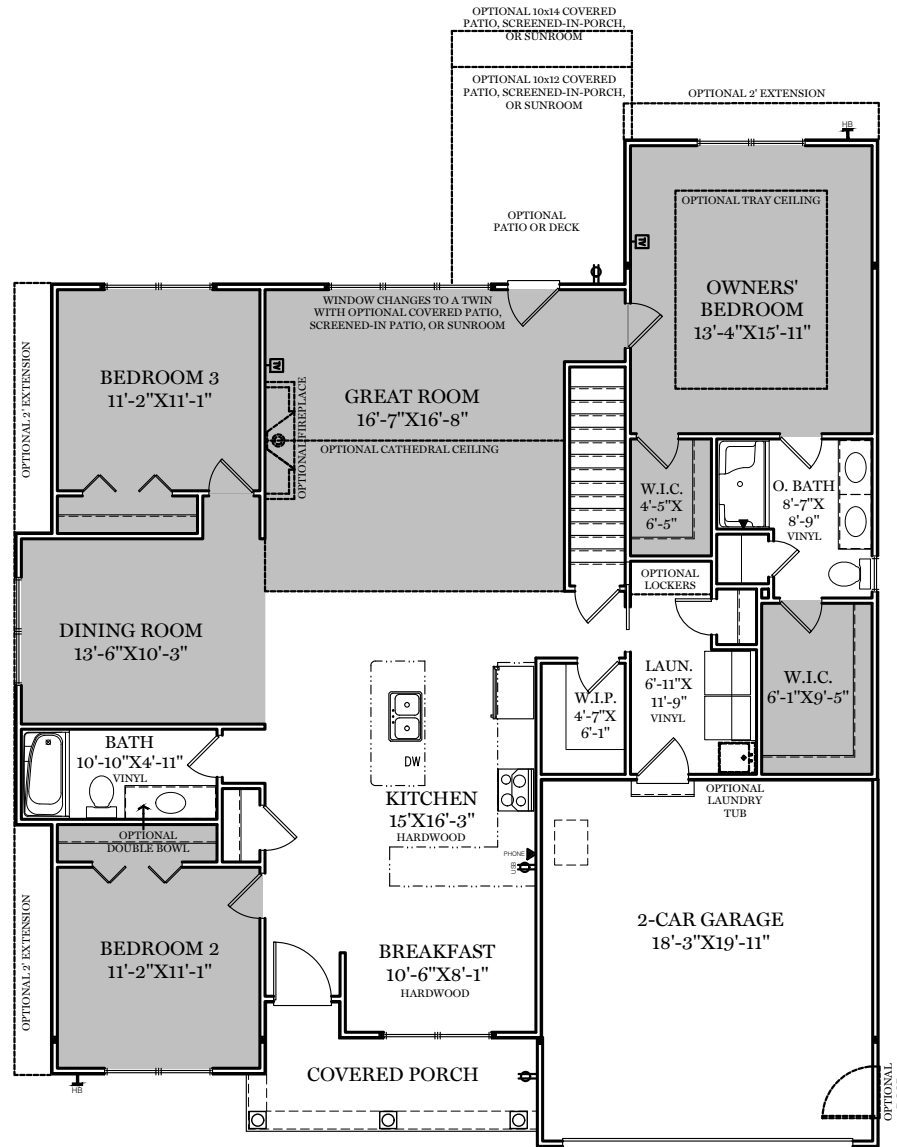

-  = CARPETED AREA
-  = CABLE T.V. ROUGH-IN
-  = EXTERIOR RECEPTACLE
-  = RECEPTACLE WITH USB
-  = TELEPHONE OUTLET
-  = EXTERIOR HOSE BIBB

TRADITIONAL** & CLASSIC FLOOR PLAN SHOWN

1st Floor Plan - 1,827 sf

"HENSLEY"

** TRADITIONAL FLOOR PLAN ONLY AVAILABLE IN SELECT COMMUNITIES

ALL IMAGES ARE FOR ARTISTIC PURPOSES ONLY AND MAY CONTAIN ADDITIONAL FEATURES OR DESIGN OPTIONS NOT AVAILABLE ON ALL HOME PLANS AND IN ALL NEIGHBORHOODS. ROOM SIZE DIMENSIONS AND SQUARE FOOTAGES ARE APPROXIMATE. CONTACT SALES AGENT FOR MORE INFORMATION. TERMS AND CONDITIONS APPLY. [HTTPS://EGSTOLTZFUSHOMES.COM/TERMS-AND-CONDITIONS/](https://EGSTOLTZFUSHOMES.COM/TERMS-AND-CONDITIONS/)

PDF LAST UPDATED 10/08/2021

AMERICAN FLOOR PLAN

HERITAGE FLOOR PLAN

1st Floor Plan

"HENSLEY"

ALL IMAGES ARE FOR ARTISTIC PURPOSES ONLY AND MAY CONTAIN ADDITIONAL FEATURES OR DESIGN OPTIONS NOT AVAILABLE ON ALL HOME PLANS AND IN ALL NEIGHBORHOODS. ROOM SIZE DIMENSIONS AND SQUARE FOOTAGES ARE APPROXIMATE. CONTACT SALES AGENT FOR MORE INFORMATION. TERMS AND CONDITIONS APPLY. [HTTPS://EGSTOLTZFUSHOMES.COM/TERMS-AND-CONDITIONS/](https://EGSTOLTZFUSHOMES.COM/TERMS-AND-CONDITIONS/)

PDF LAST UPDATED 10/08/2021

OWNERS' BEDROOM
13'-4" X 15'-5"

OWNERS' BEDROOM
13'-4" X 15'-5"

ALL IMAGES ARE FOR ARTISTIC PURPOSES ONLY AND MAY CONTAIN ADDITIONAL FEATURES OR DESIGN OPTIONS NOT AVAILABLE ON ALL HOME PLANS AND IN ALL NEIGHBORHOODS. ROOM SIZE DIMENSIONS AND SQUARE FOOTAGES ARE APPROXIMATE. CONTACT SALES AGENT FOR MORE INFORMATION. TERMS AND CONDITIONS APPLY. [HTTPS://EGSTOLTZFUSHOMES.COM/TERMS-AND-CONDITIONS/](https://EGSTOLTZFUSHOMES.COM/TERMS-AND-CONDITIONS/)