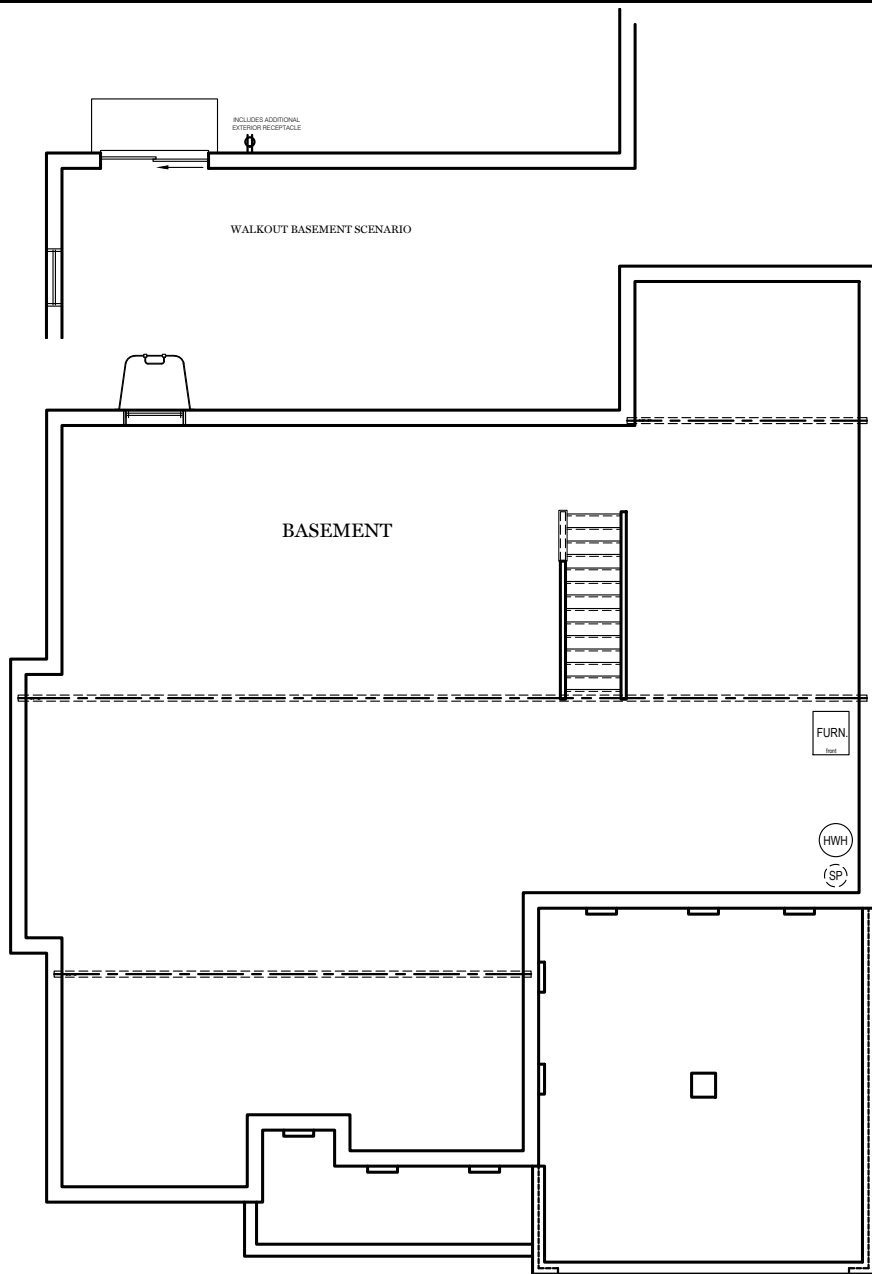

-  = CARPETED AREA
-  = CABLE T.V. ROUGH-IN
-  = EXTERIOR RECEPTACLE
-  = RECEPTACLE WITH USB
-  = TELEPHONE OUTLET
-  = EXTERIOR HOSE BIBB

TRADITIONAL** & CLASSIC FLOOR PLAN SHOWN

1st Floor Plan - 1,827 sf

PDF LAST UPDATED 10/08/2021

OWNERS' BEDROOM
13'-4" X 15'-5"

OWNERS' BEDROOM
13'-4" X 15'-5"

ALL IMAGES ARE FOR ARTISTIC PURPOSES ONLY AND MAY CONTAIN ADDITIONAL FEATURES OR DESIGN OPTIONS NOT AVAILABLE ON ALL HOME PLANS AND IN ALL NEIGHBORHOODS. ROOM SIZE DIMENSIONS AND SQUARE FOOTAGES ARE APPROXIMATE. CONTACT SALES AGENT FOR MORE INFORMATION. TERMS AND CONDITIONS APPLY. [HTTPS://EGSTOLTZFUSHOMES.COM/TERMS-AND-CONDITIONS/](https://EGSTOLTZFUSHOMES.COM/TERMS-AND-CONDITIONS/)