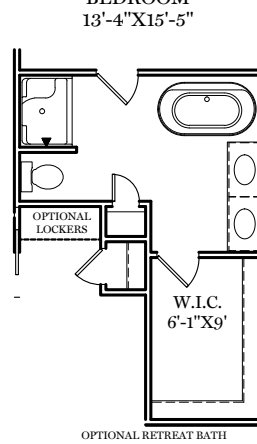

-  = CARPETED AREA
-  = CABLE T.V. ROUGH-IN
-  = EXTERIOR RECEPTACLE
-  = RECEPTACLE WITH USB
-  = TELEPHONE OUTLET
-  = EXTERIOR HOSE BIBB

TRADITIONAL** & CLASSIC FLOOR PLAN SHOWN

1st Floor Plan - 1,827 sf

PDF LAST UPDATED 10/08/2021

AMERICAN FLOOR PLAN

HERITAGE FLOOR PLAN

1st Floor Plan

"HENSLEY"

ALL IMAGES ARE FOR ARTISTIC PURPOSES ONLY AND MAY CONTAIN ADDITIONAL FEATURES OR DESIGN OPTIONS NOT AVAILABLE ON ALL HOME PLANS AND IN ALL NEIGHBORHOODS. ROOM SIZE DIMENSIONS AND SQUARE FOOTAGES ARE APPROXIMATE. CONTACT SALES AGENT FOR MORE INFORMATION. TERMS AND CONDITIONS APPLY. [HTTPS://EGSTOLTZFUSHOMES.COM/TERMS-AND-CONDITIONS/](https://EGSTOLTZFUSHOMES.COM/TERMS-AND-CONDITIONS/)

PDF LAST UPDATED 10/08/2021

OWNERS' BEDROOM
13'-4" X 15'-5"

OWNERS' BEDROOM
13'-4" X 15'-5"

ALL IMAGES ARE FOR ARTISTIC PURPOSES ONLY AND MAY CONTAIN ADDITIONAL FEATURES OR DESIGN OPTIONS NOT AVAILABLE ON ALL HOME PLANS AND IN ALL NEIGHBORHOODS. ROOM SIZE DIMENSIONS AND SQUARE FOOTAGES ARE APPROXIMATE. CONTACT SALES AGENT FOR MORE INFORMATION. TERMS AND CONDITIONS APPLY. [HTTPS://EGSTOLTZFUSHOMES.COM/TERMS-AND-CONDITIONS/](https://EGSTOLTZFUSHOMES.COM/TERMS-AND-CONDITIONS/)