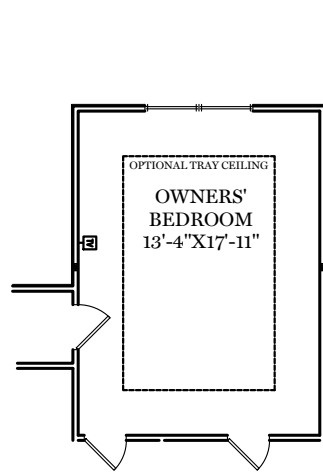

-  = CARPETED AREA
-  = CABLE T.V. ROUGH-IN
-  = EXTERIOR RECEPTACLE
-  = RECEPTACLE WITH USB
-  = TELEPHONE OUTLET
-  = EXTERIOR HOSE BIBB

TRADITIONAL** & CLASSIC FLOOR PLAN SHOWN

1st Floor Plan - 1,827 sf

PDF LAST UPDATED 10/08/2021

AMERICAN FLOOR PLAN

HERITAGE FLOOR PLAN

1st Floor Plan

"HENSLEY"

ALL IMAGES ARE FOR ARTISTIC PURPOSES ONLY AND MAY CONTAIN ADDITIONAL FEATURES OR DESIGN OPTIONS NOT AVAILABLE ON ALL HOME PLANS AND IN ALL NEIGHBORHOODS. ROOM SIZE DIMENSIONS AND SQUARE FOOTAGES ARE APPROXIMATE. CONTACT SALES AGENT FOR MORE INFORMATION. TERMS AND CONDITIONS APPLY. [HTTPS://EGSTOLTZFUSHOMES.COM/TERMS-AND-CONDITIONS/](https://EGSTOLTZFUSHOMES.COM/TERMS-AND-CONDITIONS/)

PDF LAST UPDATED 10/08/2021

OWNERS' BEDROOM
13'-4" X 15'-5"

OWNERS' BEDROOM
13'-4" X 15'-5"

ALL IMAGES ARE FOR ARTISTIC PURPOSES ONLY AND MAY CONTAIN ADDITIONAL FEATURES OR DESIGN OPTIONS NOT AVAILABLE ON ALL HOME PLANS AND IN ALL NEIGHBORHOODS. ROOM SIZE DIMENSIONS AND SQUARE FOOTAGES ARE APPROXIMATE. CONTACT SALES AGENT FOR MORE INFORMATION. TERMS AND CONDITIONS APPLY. [HTTPS://EGSTOLTZFUSHOMES.COM/TERMS-AND-CONDITIONS/](https://EGSTOLTZFUSHOMES.COM/TERMS-AND-CONDITIONS/)