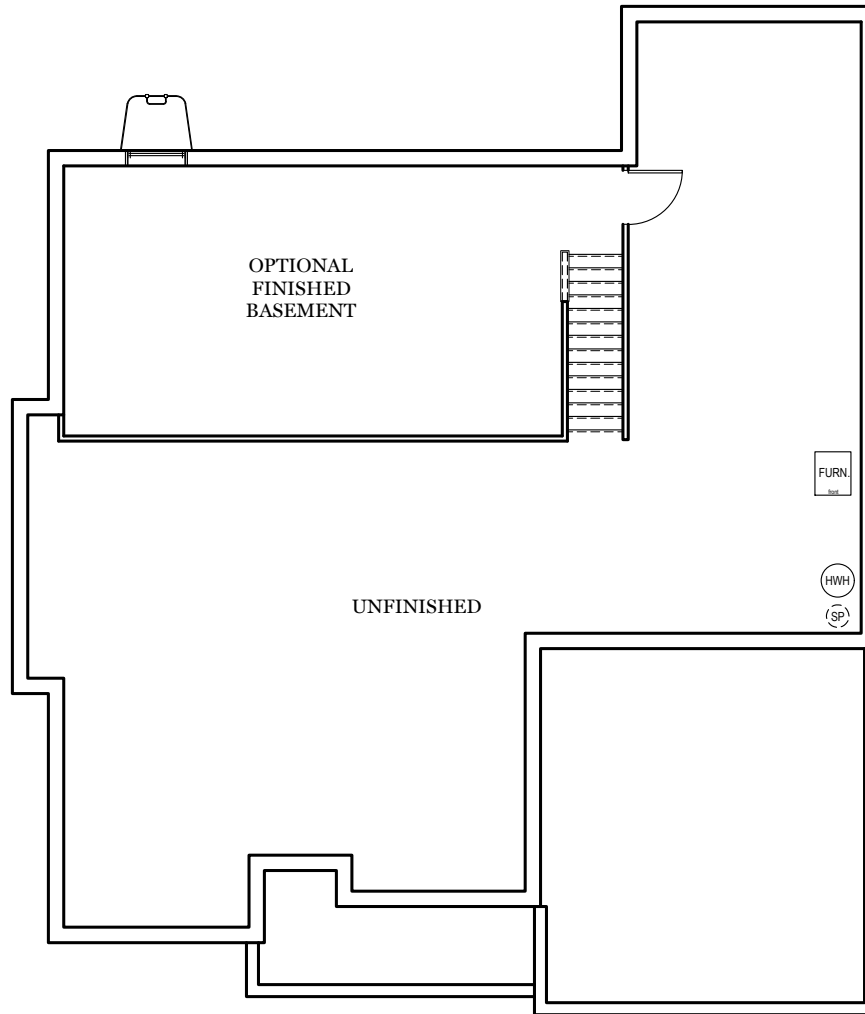

-  = CARPETED AREA
-  = CABLE T.V. ROUGH-IN
-  = EXTERIOR RECEPTACLE
-  = RECEPTACLE WITH USB
-  = TELEPHONE OUTLET
-  = EXTERIOR HOSE BIBB

TRADITIONAL** & CLASSIC FLOOR PLAN SHOWN

1st Floor Plan - 1,827 sf

TRADITIONAL** FLOOR PLAN SHOWN

Foundation

"HENSLY"

** TRADITIONAL FLOOR PLAN ONLY AVAILABLE IN SELECT COMMUNITIES

OPTIONAL FINISHED POWDER ROOM

OPTIONAL FINISHED BATHROOM

ALL IMAGES ARE FOR ARTISTIC PURPOSES ONLY AND MAY CONTAIN ADDITIONAL FEATURES OR DESIGN OPTIONS NOT AVAILABLE ON ALL HOME PLANS AND IN ALL NEIGHBORHOODS. ROOM SIZE DIMENSIONS AND SQUARE FOOTAGES ARE APPROXIMATE. CONTACT SALES AGENT FOR MORE INFORMATION. TERMS AND CONDITIONS APPLY. [HTTPS://EGSTOLTZFUSHOMES.COM/TERMS-AND-CONDITIONS/](https://EGSTOLTZFUSHOMES.COM/TERMS-AND-CONDITIONS/)