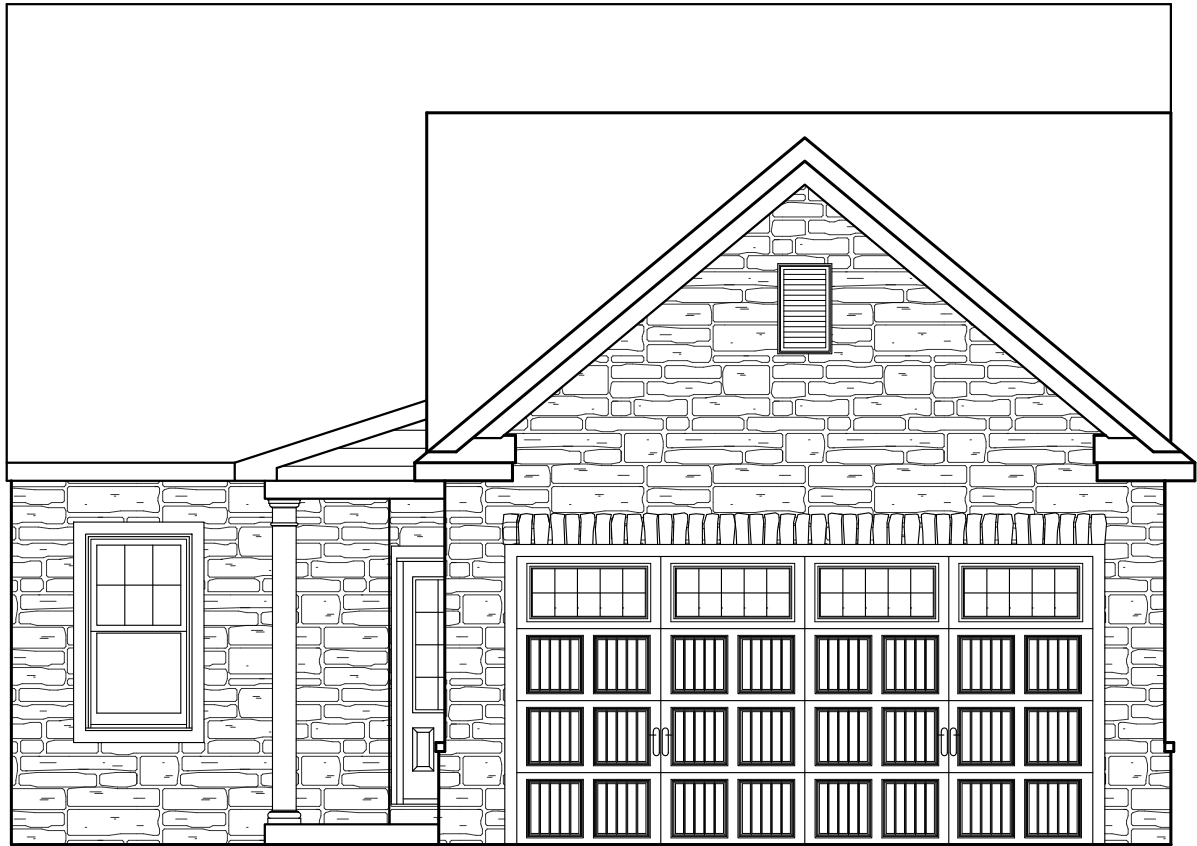

Lititz Reserve

ALL PRINTS ARE FOR ILLUSTRATION
PURPOSES AND REPRESENT
HOMES IN LITITZ RESERVE.
ROOM SIZES ARE APPROXIMATE.
CONTACT SALES AGENT FOR
MORE INFORMATION

EGStoltzfus
HOMES

— First Floor Plan - 1,480 sf —

"CLAIRMONT" (standard slab foundation option shown)

—— Front Elevation - 1,480 sf ——
"CLAIRMONT" (standard slab foundation option shown)

Lititz Reserve

ALL PRINTS ARE FOR ILLUSTRATION
PURPOSES AND REPRESENT
HOMES IN LITITZ RESERVE.
ROOM SIZES ARE APPROXIMATE.
CONTACT SALES AGENT FOR
MORE INFORMATION