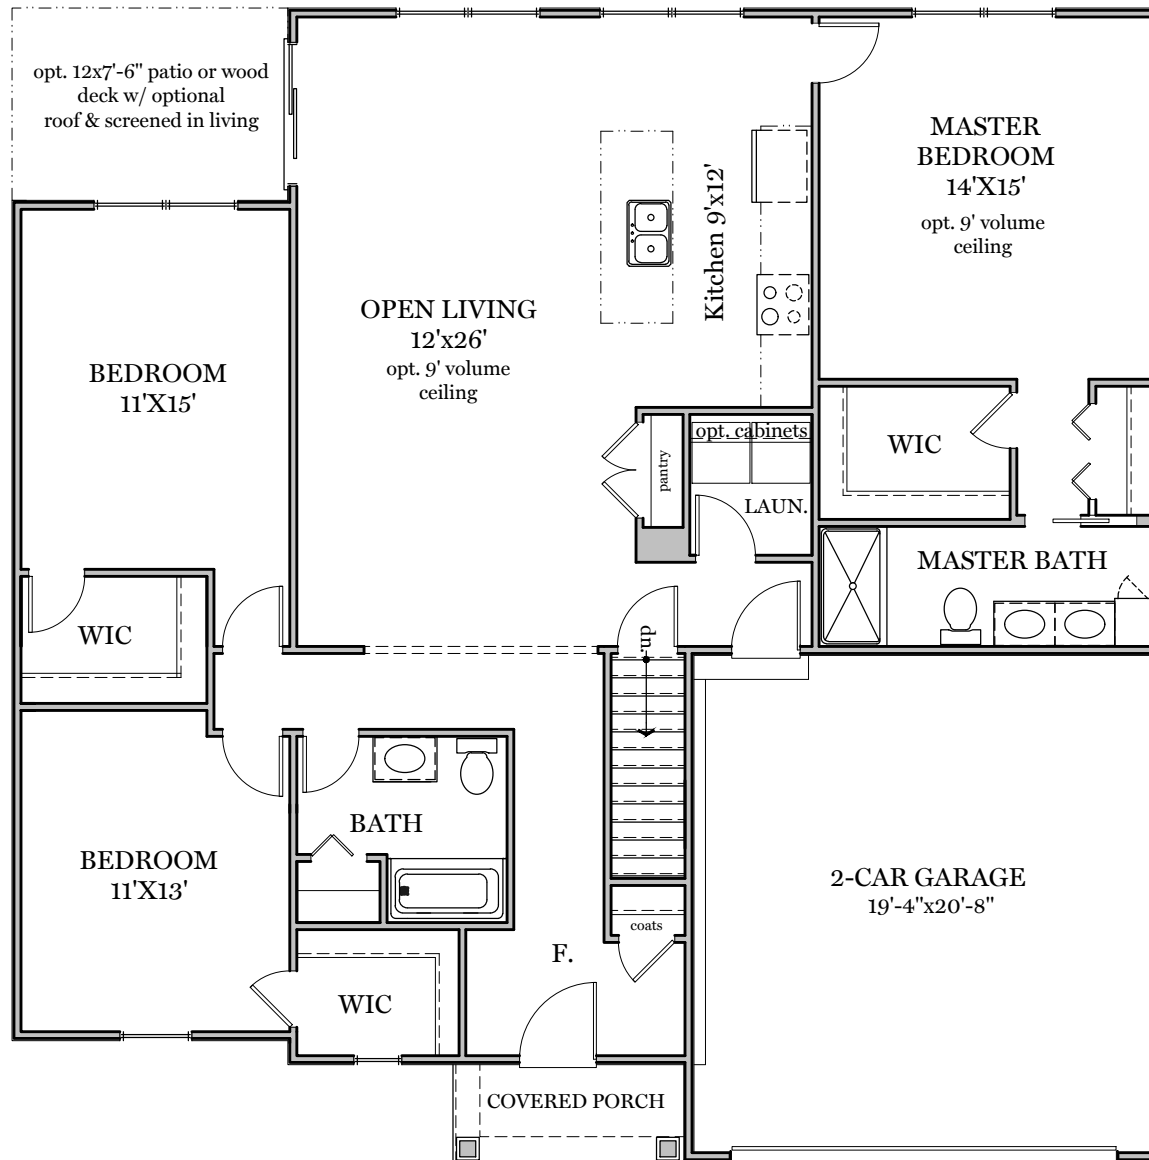

Barons Ridge

— First Floor Plan - 1,675 sf —
"CLEARWATER"

ALL PRINTS ARE FOR ILLUSTRATION PURPOSES AND REPRESENT HOMES IN BARONS RIDGE. ROOM SIZES ARE APPROXIMATE. CONTACT SALES AGENT FOR MORE INFORMATION

Barons Ridge

DORMER SHOWN IS
OPTIONAL

Classic Elevation - 1,758 sf
"CLEARWATER"

ALL PRINTS ARE FOR ILLUSTRATION
PURPOSES AND REPRESENT
HOMES IN (Barons Ridge NAME)
ROOM SIZES ARE APPROXIMATE.
CONTACT SALES AGENT FOR
MORE INFORMATION