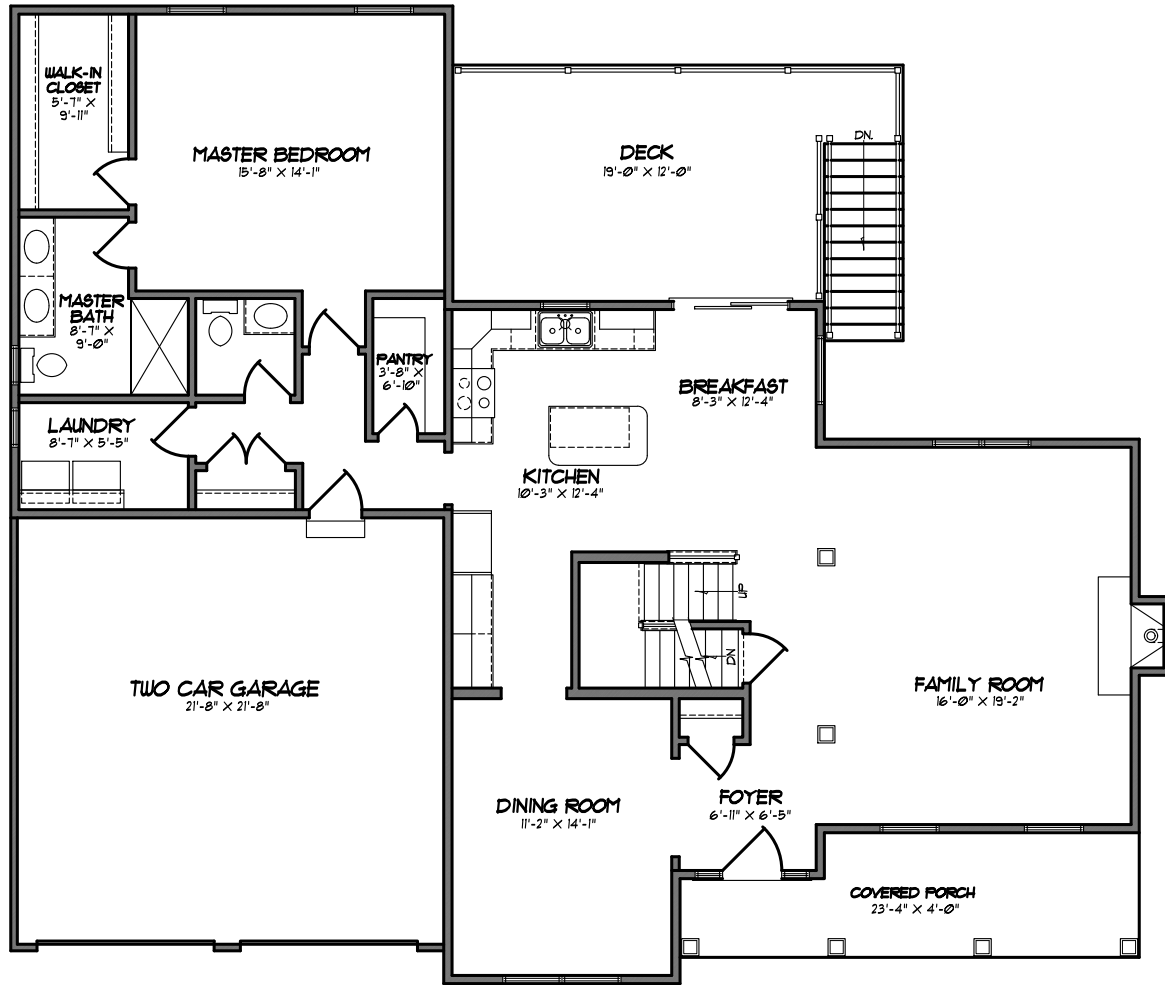

# KENDALE OAKS

LOT 141

FIRST FLOOR PLAN - 1,529 sf

"WARREN"

EGStoltzfus  
Homes

ALL PRINTS ARE FOR ILLUSTRATION PURPOSES ONLY. ALL INFORMATION, INCLUDING ROOM SIZES AND SQUARE FOOTAGE, IS DEEMED ACCURATE BUT NOT GUARANTEED. CONTACT SALES AGENT FOR MORE INFORMATION.

# KENDALE OAKS

LOT 141

SECOND FLOOR PLAN - 951 sf

"WARREN"

**EGStoltzfus**  
Homes

ALL PRINTS ARE FOR ILLUSTRATION PURPOSES ONLY. ALL INFORMATION, INCLUDING ROOM SIZES AND SQUARE FOOTAGE, IS DEEMED ACCURATE BUT NOT GUARANTEED. CONTACT SALES AGENT FOR MORE INFORMATION.

# KENDALE OAKS

LOT 141

FOUNDATION PLAN  
"WARREN"

**EGStoltzfus**  
Homes

ALL PRINTS ARE FOR ILLUSTRATION PURPOSES ONLY. ALL INFORMATION, INCLUDING ROOM SIZES AND SQUARE FOOTAGE, IS DEEMED ACCURATE BUT NOT GUARANTEED. CONTACT SALES AGENT FOR MORE INFORMATION.