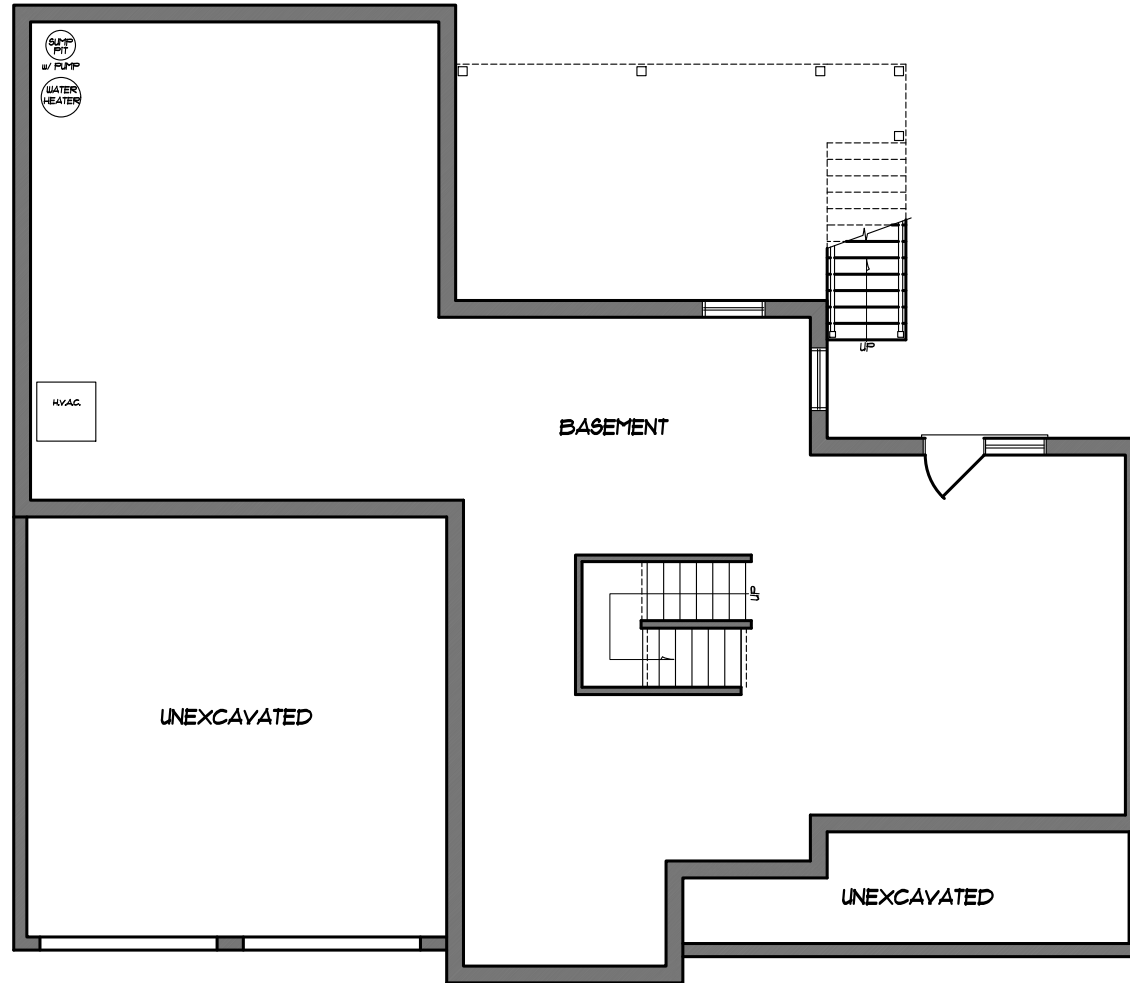

# KENDALE OAKS

LOT 141

FIRST FLOOR PLAN - 1,529 sf

"WARREN"

EGStoltzfus  
Homes

ALL PRINTS ARE FOR ILLUSTRATION PURPOSES ONLY. ALL INFORMATION, INCLUDING ROOM SIZES AND SQUARE FOOTAGE, IS DEEMED ACCURATE BUT NOT GUARANTEED. CONTACT SALES AGENT FOR MORE INFORMATION.

# KENDALE OAKS

LOT 141

SECOND FLOOR PLAN - 951 sf

"WARREN"

**EGStoltzfus**  
Homes

ALL PRINTS ARE FOR ILLUSTRATION PURPOSES ONLY. ALL INFORMATION, INCLUDING ROOM SIZES AND SQUARE FOOTAGE, IS DEEMED ACCURATE BUT NOT GUARANTEED. CONTACT SALES AGENT FOR MORE INFORMATION.

# KENDALE OAKS

LOT 141

FOUNDATION PLAN  
"WARREN"

**EGStoltzfus**  
Homes

ALL PRINTS ARE FOR ILLUSTRATION PURPOSES ONLY. ALL INFORMATION, INCLUDING ROOM SIZES AND SQUARE FOOTAGE, IS DEEMED ACCURATE BUT NOT GUARANTEED. CONTACT SALES AGENT FOR MORE INFORMATION.