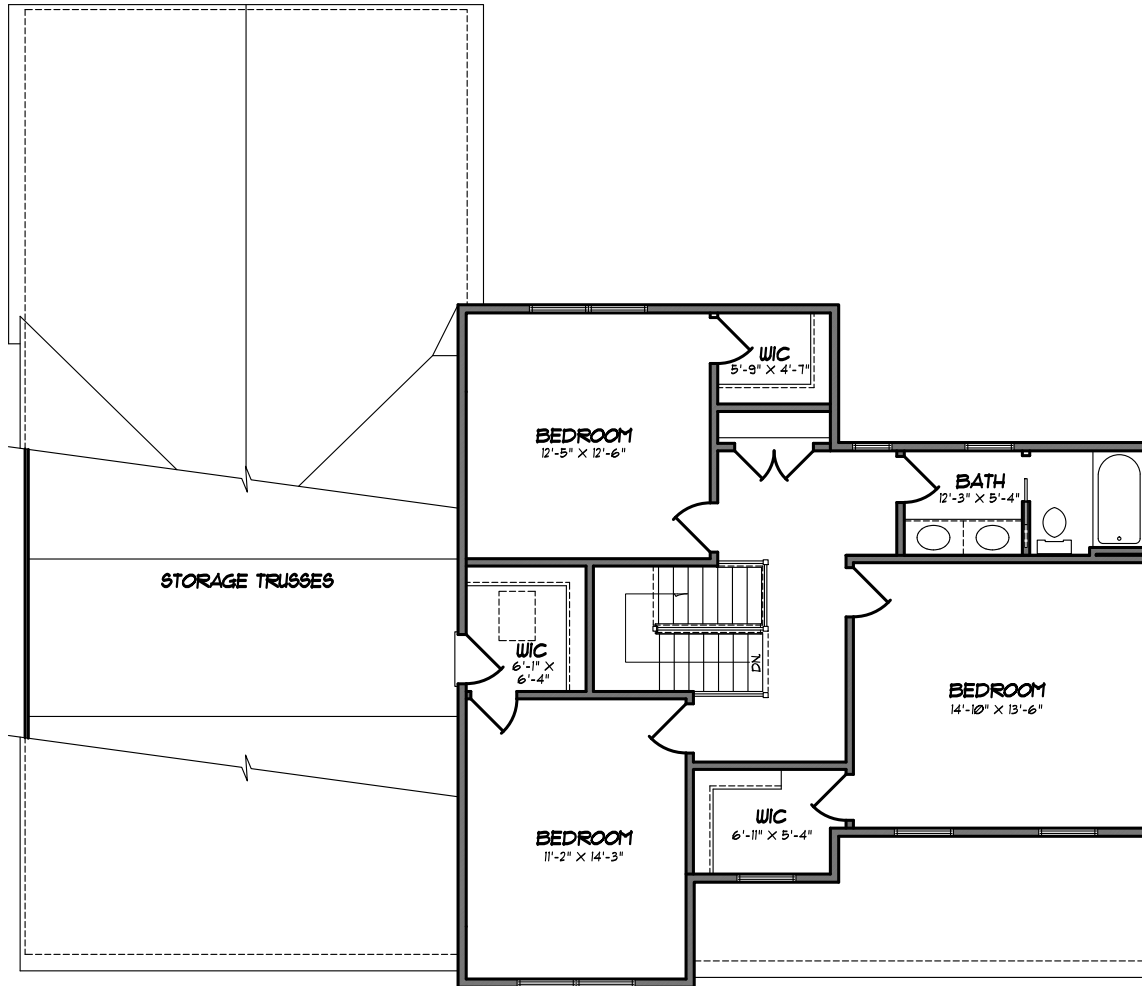

# KENDALE OAKS

LOT 141

FIRST FLOOR PLAN - 1,529 sf

"WARREN"

EGStoltzfus  
Homes

ALL PRINTS ARE FOR ILLUSTRATION PURPOSES ONLY. ALL INFORMATION, INCLUDING ROOM SIZES AND SQUARE FOOTAGE, IS DEEMED ACCURATE BUT NOT GUARANTEED. CONTACT SALES AGENT FOR MORE INFORMATION.

# KENDALE OAKS

LOT 141

SECOND FLOOR PLAN - 951 sf

"WARREN"

**EGStoltzfus**  
Homes

ALL PRINTS ARE FOR ILLUSTRATION PURPOSES ONLY. ALL INFORMATION, INCLUDING ROOM SIZES AND SQUARE FOOTAGE, IS DEEMED ACCURATE BUT NOT GUARANTEED. CONTACT SALES AGENT FOR MORE INFORMATION.

# KENDALE OAKS

LOT 141

FOUNDATION PLAN  
"WARREN"

**EGStoltzfus**  
Homes

ALL PRINTS ARE FOR ILLUSTRATION PURPOSES ONLY. ALL INFORMATION, INCLUDING ROOM SIZES AND SQUARE FOOTAGE, IS DEEMED ACCURATE BUT NOT GUARANTEED. CONTACT SALES AGENT FOR MORE INFORMATION.