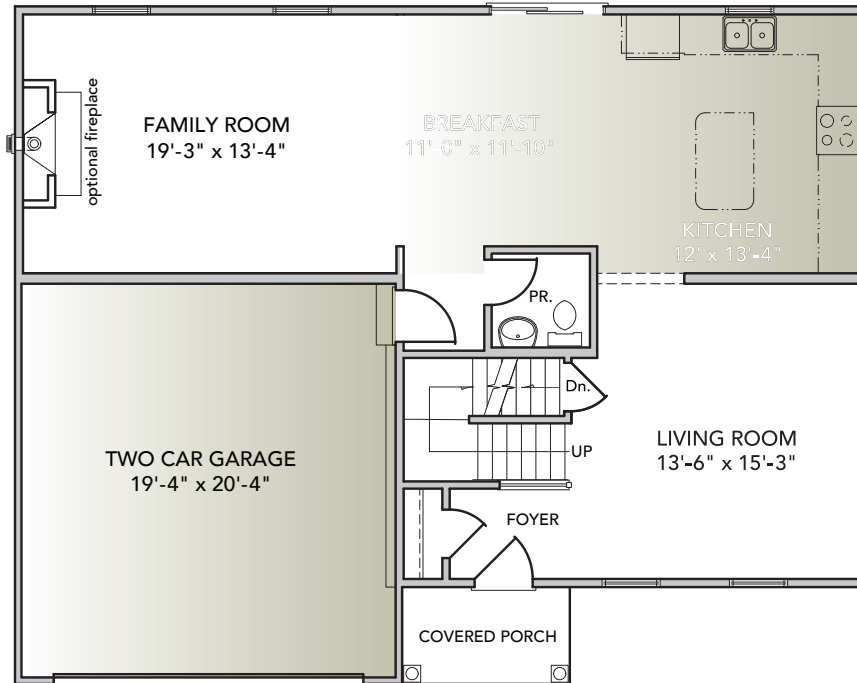

FLOOR PLANS

First Floor