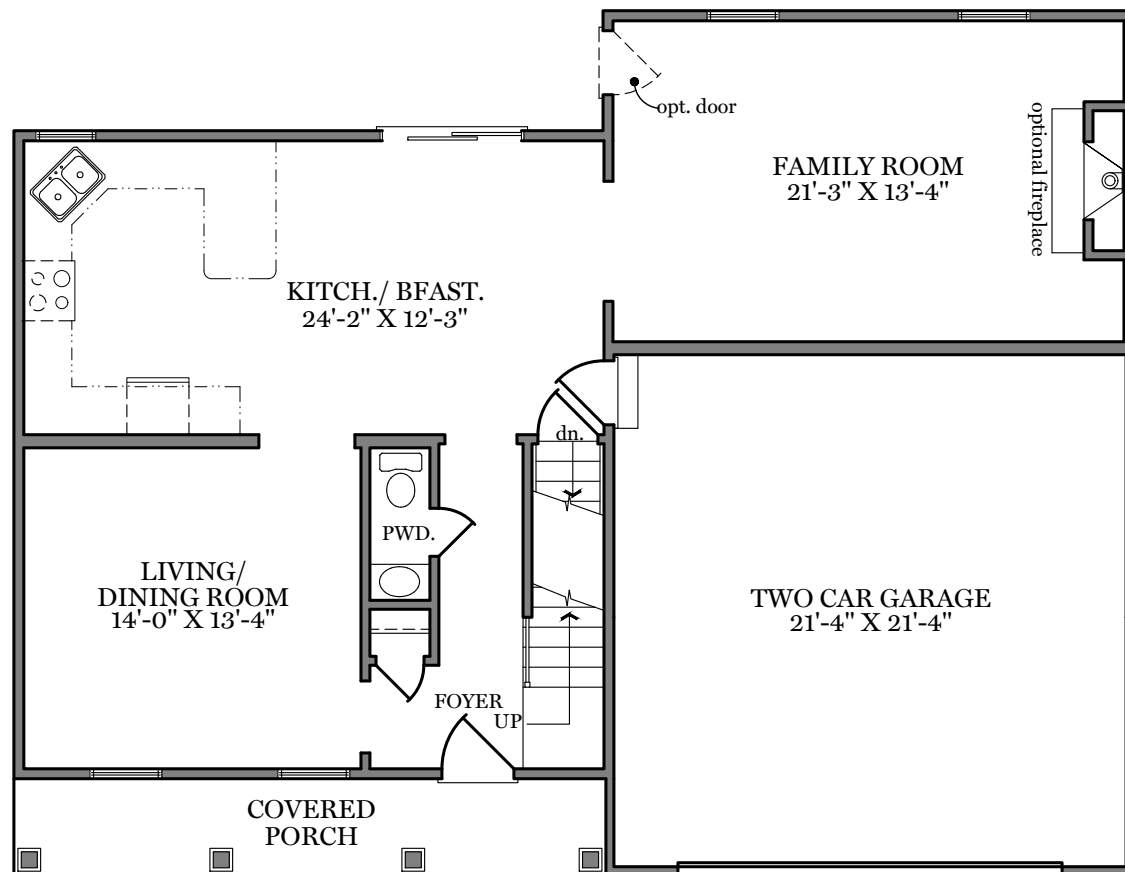

Kendale Oaks

First Floor Plan - 987 sf
"ADAMS" (Traditional and Classic)

ALL PRINTS ARE FOR ILLUSTRATION
PURPOSES AND REPRESENT
HOMES IN Kendale Oaks
ROOM SIZES ARE APPROXIMATE.
CONTACT SALES AGENT FOR
MORE INFORMATION

Kendale Oaks

First Floor Plan - 987 sf
"ADAMS" (American)

ALL PRINTS ARE FOR ILLUSTRATION
PURPOSES AND REPRESENT
HOMES IN Kendale Oaks
ROOM SIZES ARE APPROXIMATE.
CONTACT SALES AGENT FOR
MORE INFORMATION

Kendale Oaks

First Floor Plan - 987 sf
"ADAMS" (Heritage)

ALL PRINTS ARE FOR ILLUSTRATION
PURPOSES AND REPRESENT
HOMES IN Kendale Oaks
ROOM SIZES ARE APPROXIMATE.
CONTACT SALES AGENT FOR
MORE INFORMATION

Kendale Oaks

Second Floor Plan - 1,042 sf

"ADAMS" (Traditional and Classic)

ALL PRINTS ARE FOR ILLUSTRATION
PURPOSES AND REPRESENT
HOMES IN Kendale Oaks
ROOM SIZES ARE APPROXIMATE.
CONTACT SALES AGENT FOR
MORE INFORMATION